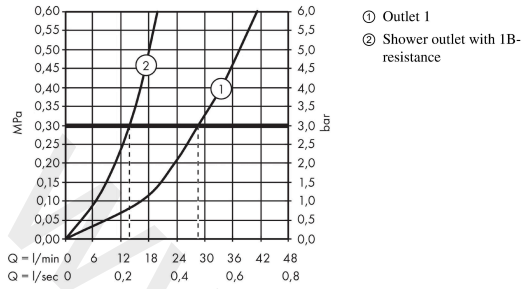

ShowerSelect

Thermostat for concealed installation for 2 functions with hose connection and shower holder

Finish: **Chrome** Article Number: **15765000**

Flowchart