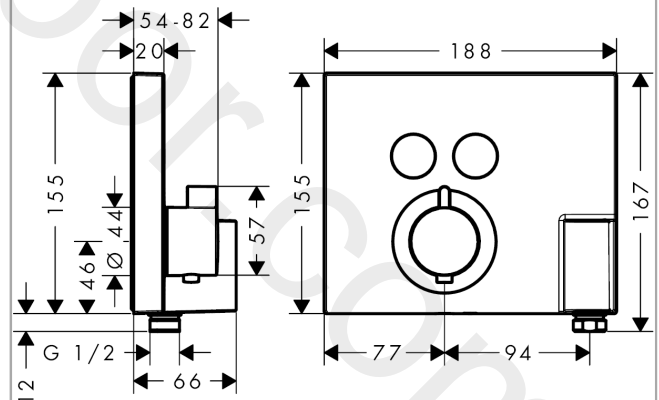

Scale drawing