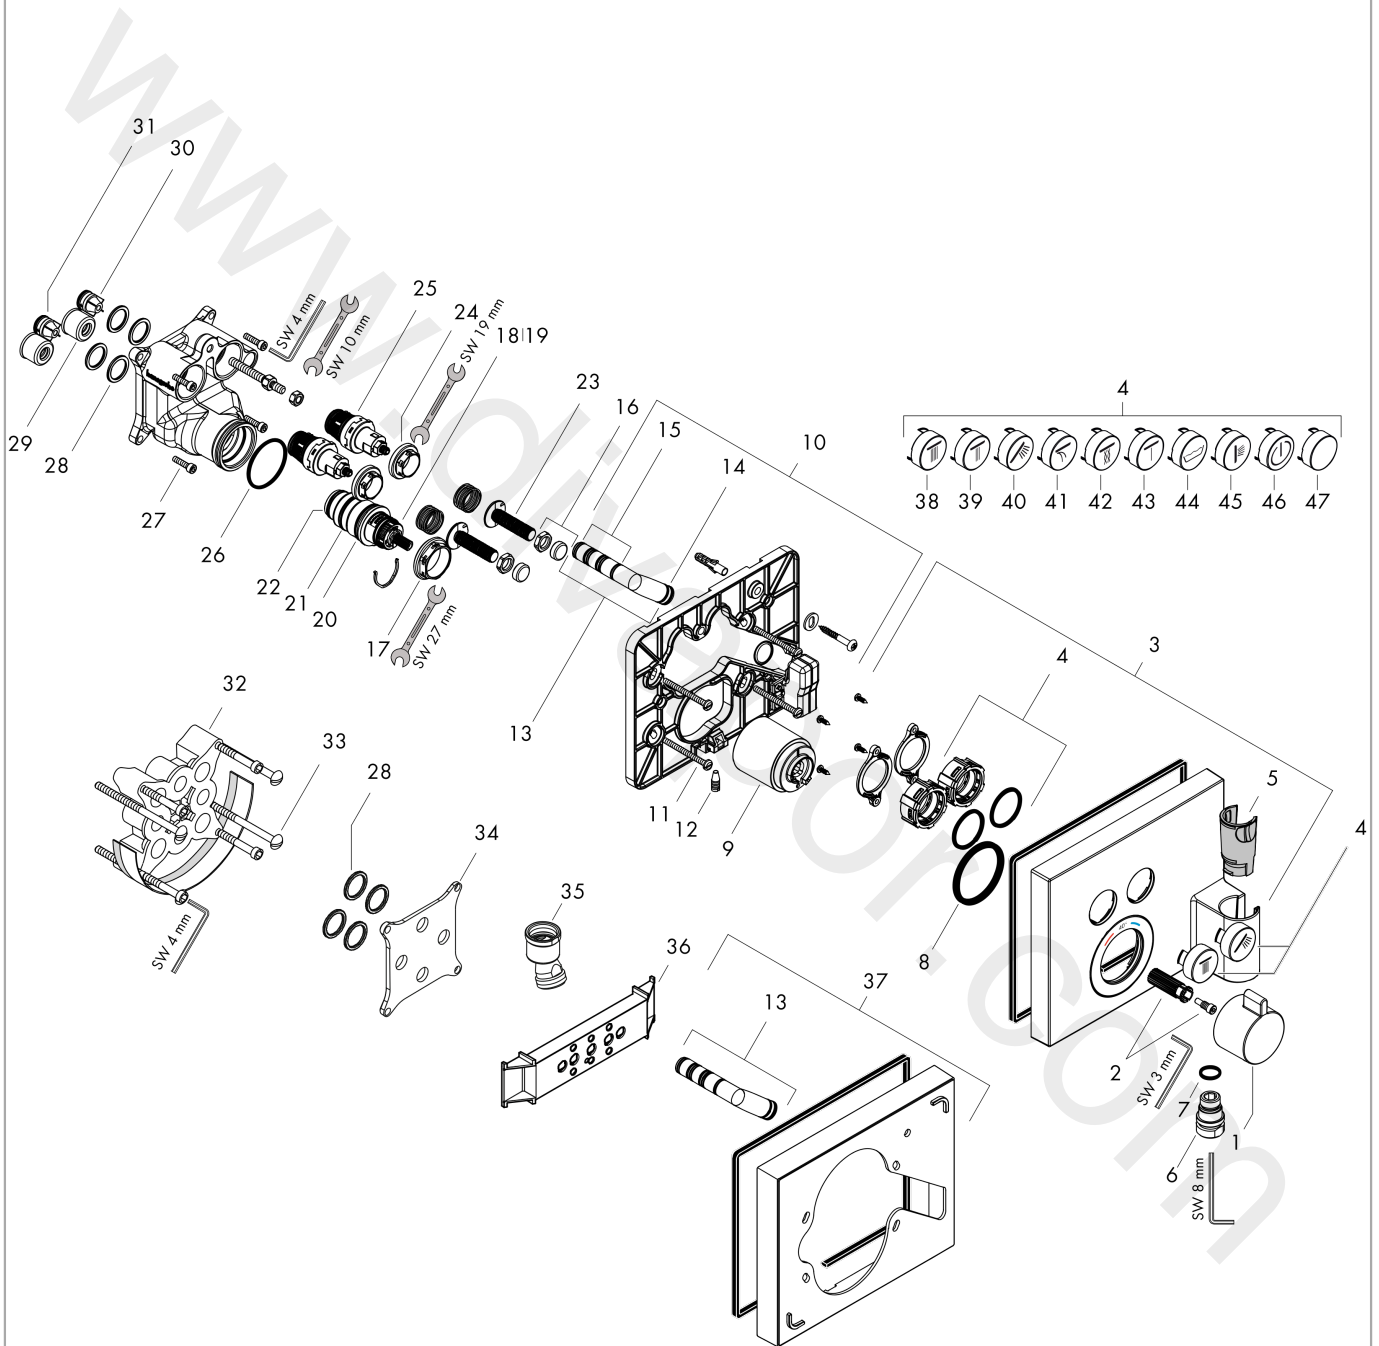

ShowerSelect

Thermostat for concealed installation for 2 functions with hose connection and shower holder

Finish: **Chrome** Article Number: **15765000**

Description

product features

- consists of: Thermostat, shower holder
- 2 functions
- simultaneous use of several outlets
- Select push-button on/off control for 2 outlets
- thermostat cartridge, Start/stop valve to operate the functions
- maximum flow rate at 3 bar: 29 l/min
- flow rate upper outlet: 29 l/min
- min. operating pressure: 1 bar
- max. operating pressure: 10 bar
- safety stop at 40 °C
- temperature limitation adjustable
- for shower hoses with a conical nut
- connection type: basic set
- thermostat is delivered with buttons hand shower and Rain large
- WRAS 2011009
- WRAS 2011009 - Approval letter

Thermostat for concealed installation for 2 functions with hose connection and shower holder

Finish: **Chrome** Article Number: **15765000**

Flowchart

ShowerSelect

Thermostat for concealed installation for 2 functions with hose connection and shower holder

Finish: **Chrome** Article Number: **15765000**

Exploded Drawing

Year of production: >03/15

ShowerSelect

Thermostat for concealed installation for 2 functions with hose connection and shower holder

Finish: **Chrome** Article Number: **15765000**