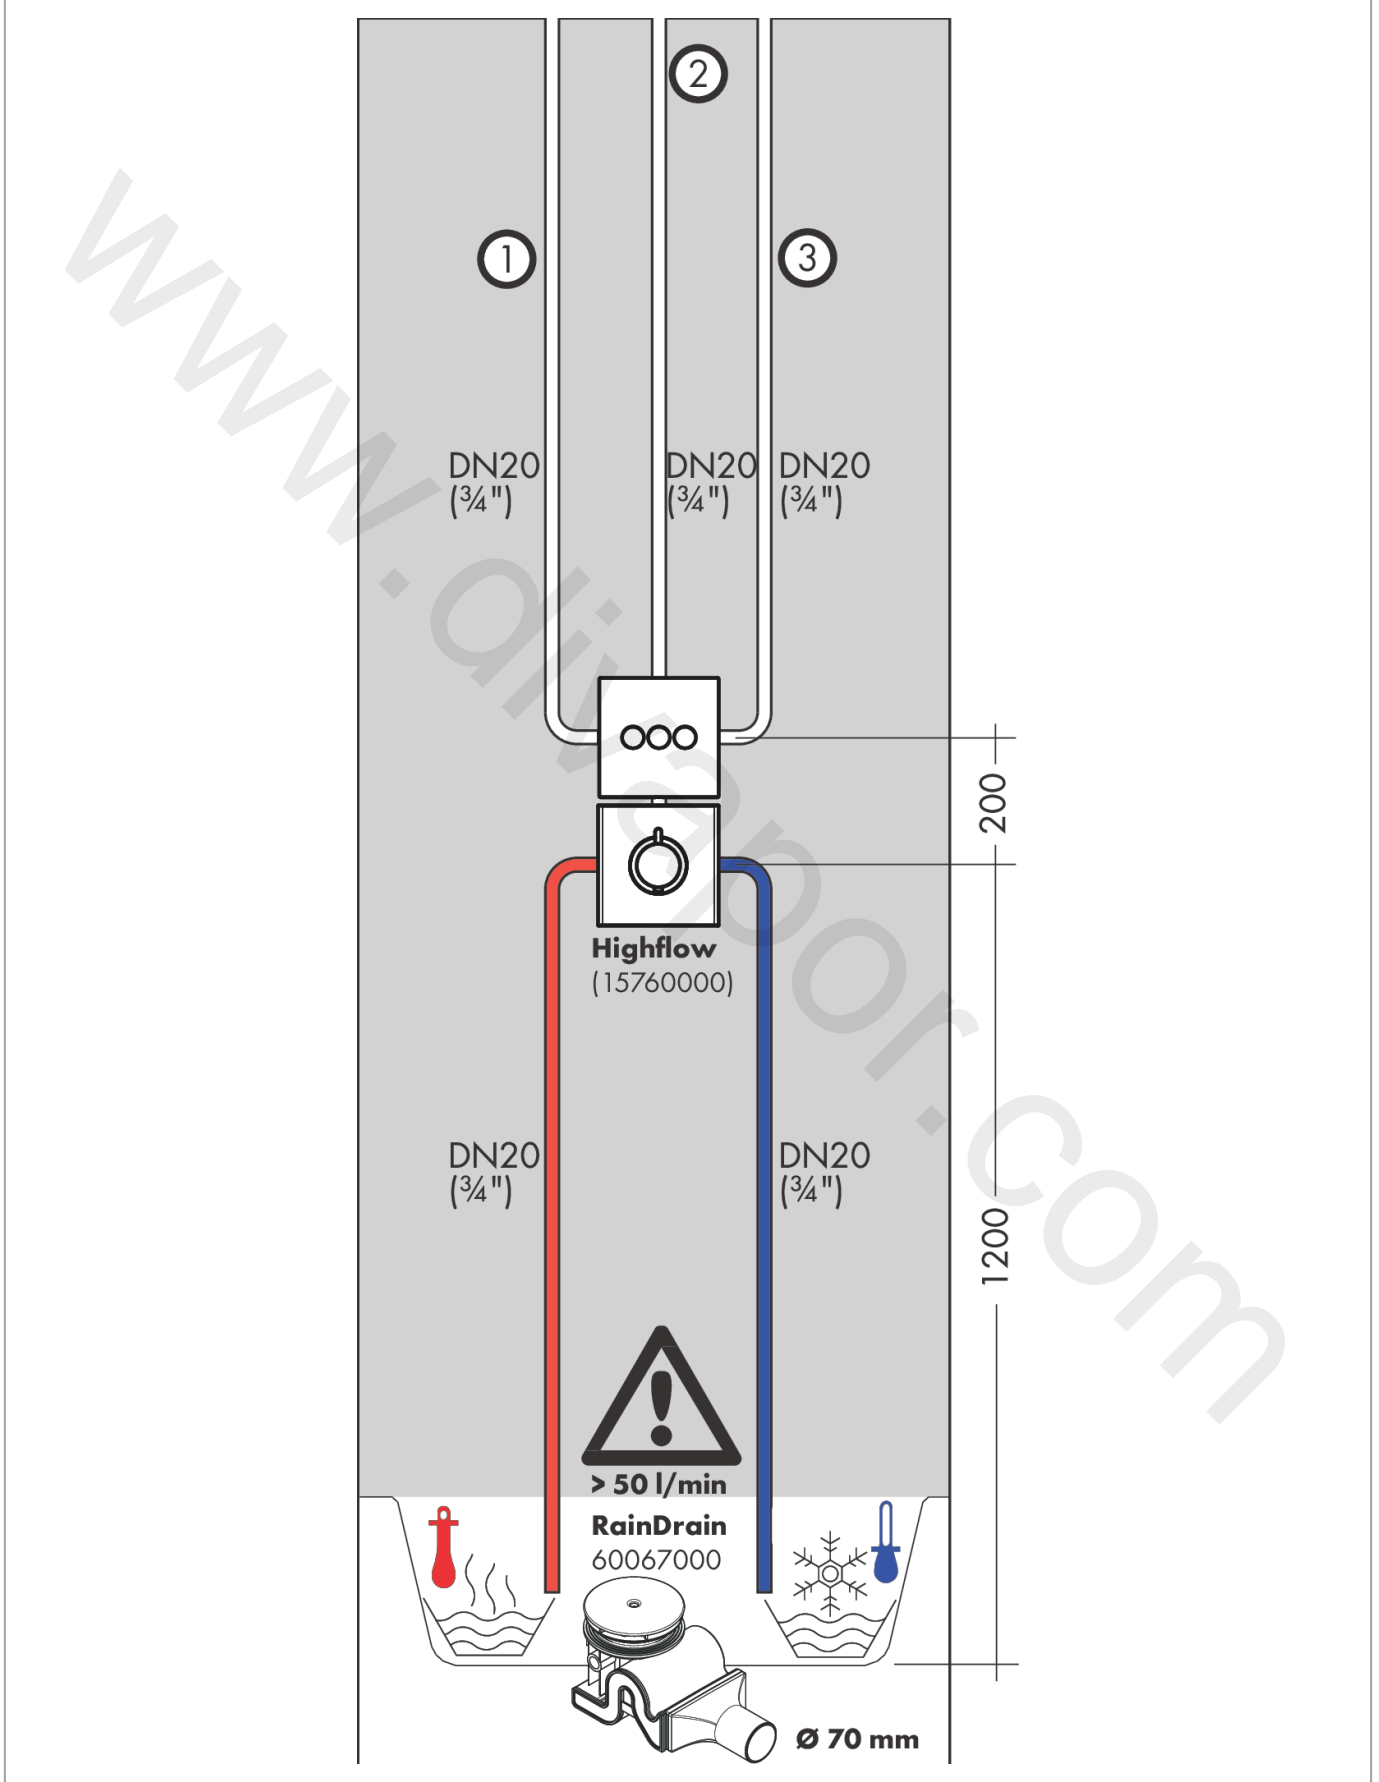

ShowerSelect

Valve for concealed installation for 3 functions

Finish: **Brushed Black Chrome** Article Number: **15764340**

Description

product features

- 3 functions
- simultaneous use of several outlets
- Start/stop valve to operate the functions
- maximum flow rate at 3 bar: 30 l/min
- flow rate upper outlet: 26 l/min
- Flow rate left and right: 29 l/min
- flow rate by simultaneous use of all outlets: 30 l/min
- connection type: basic set
- valve is delivered with buttons Rain large, Rain small and hand shower
- WRAS 2012028
- WRAS 2012028 - WRAS Approval Letter

Flowchart

ShowerSelect

Valve for concealed installation for 3 functions

Finish: **Brushed Black Chrome** Article Number: **15764340**

Installation examples

ShowerSelect

Valve for concealed installation for 3 functions

Finish: **Brushed Black Chrome** Article Number: **15764340**

Exploded Drawing

Year of production: >10/21

ShowerSelect

Valve for concealed installation for 3 functions

Finish: **Brushed Black Chrome** Article Number: **15764340**