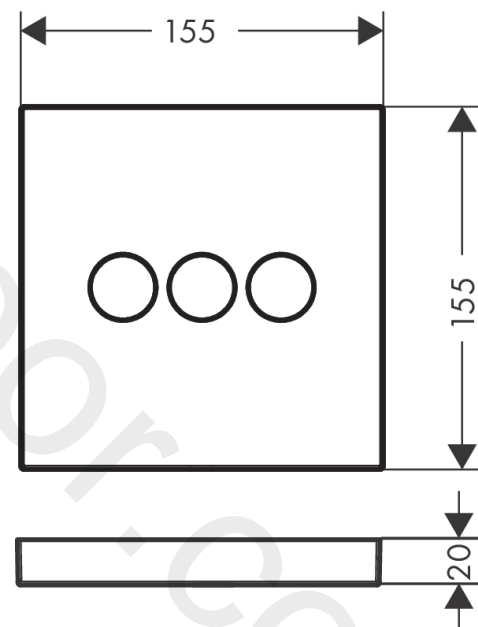

ShowerSelect

Valve for concealed installation for 3 functions

Finish: **Brushed Black Chrome** Article Number: **15764340**

Description

product features

- 3 functions
- simultaneous use of several outlets
- Start/stop valve to operate the functions
- maximum flow rate at 3 bar: 30 l/min
- flow rate upper outlet: 26 l/min
- Flow rate left and right: 29 l/min
- flow rate by simultaneous use of all outlets: 30 l/min
- connection type: basic set
- valve is delivered with buttons Rain large, Rain small and hand shower
- WRAS 2012028
- WRAS 2012028 - WRAS Approval Letter

Article Details

Price excl. VAT

731,30 £

Technology

Design awards

reddot winner 2021

Product image

Scale drawing