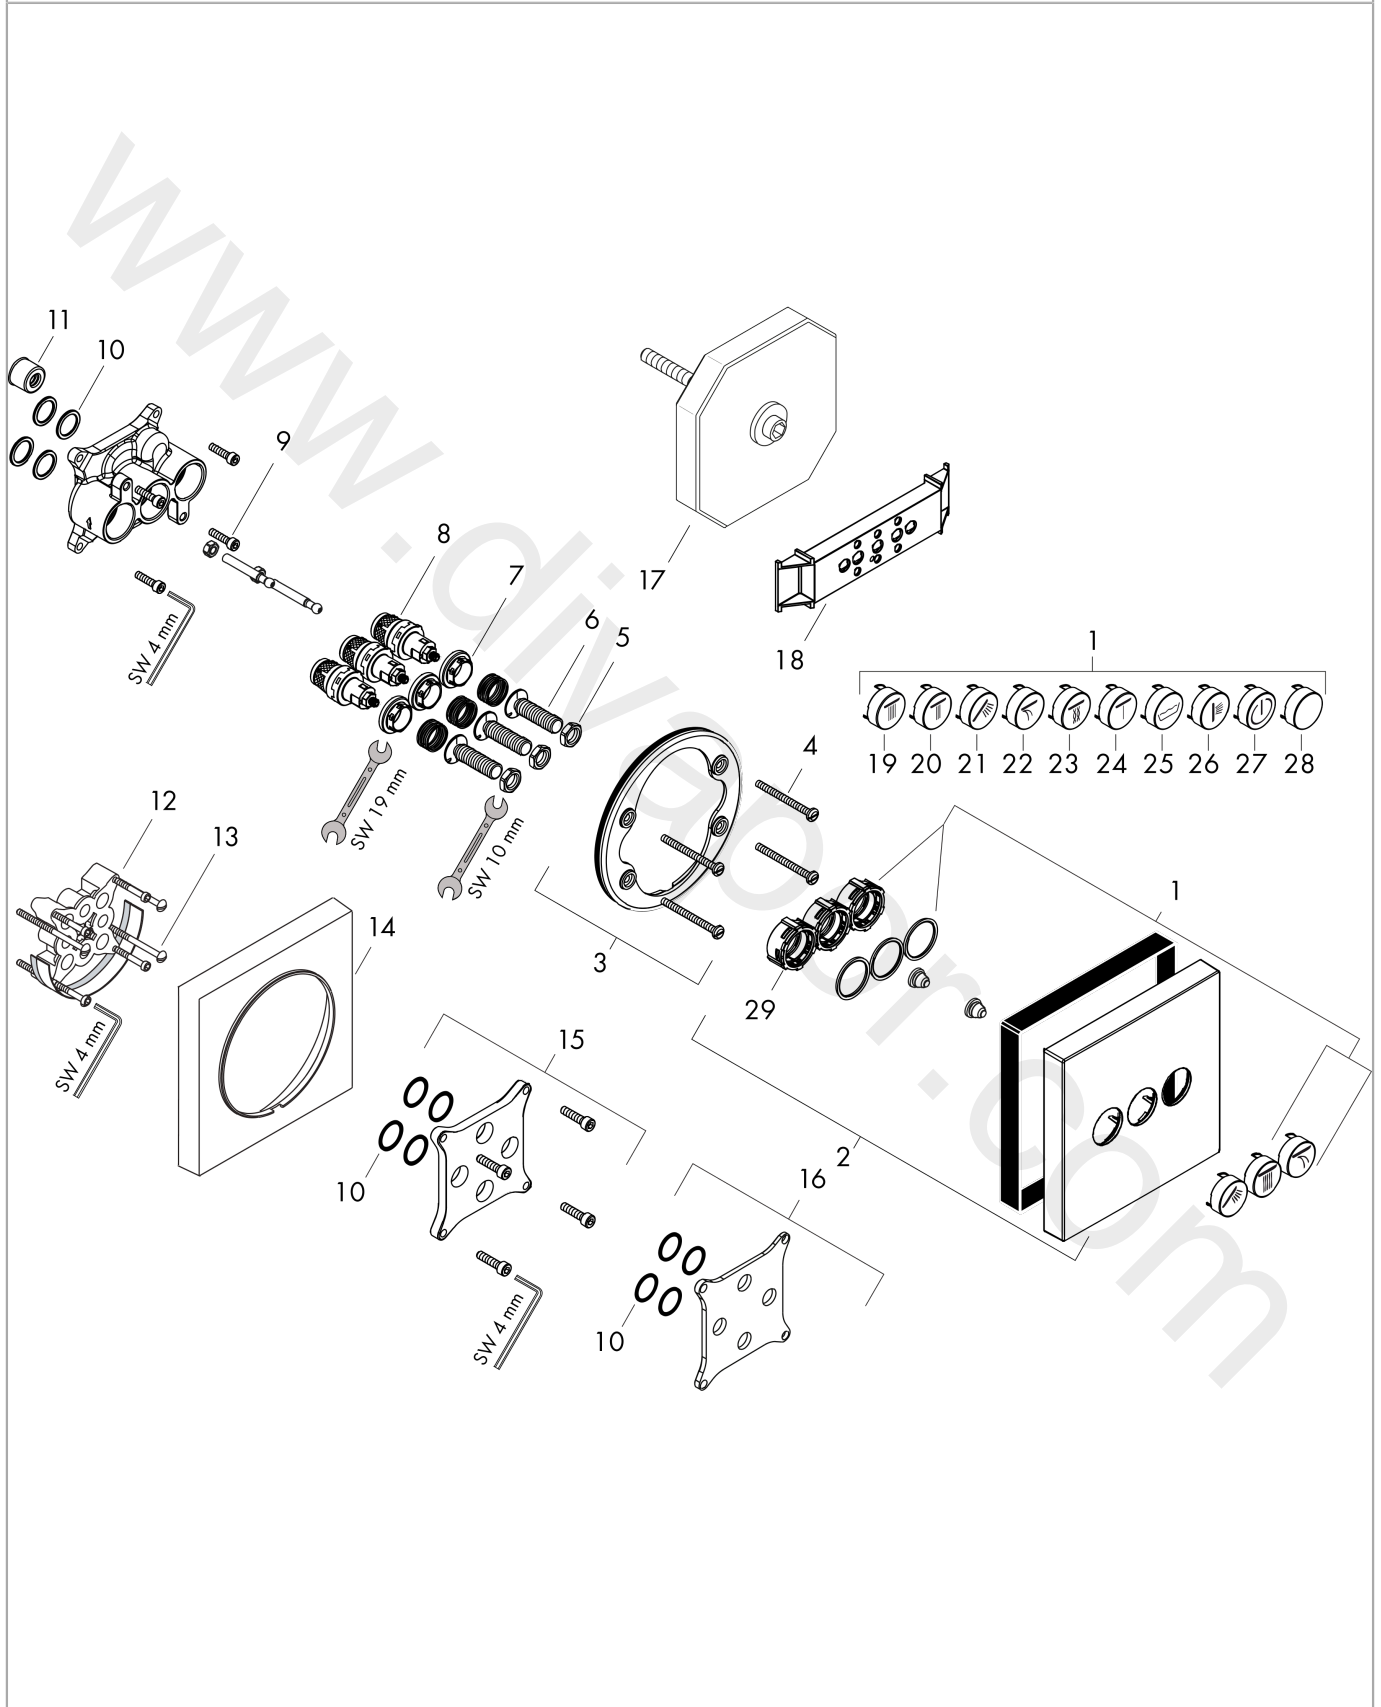

ShowerSelect

Valve for concealed installation for 3 functions

Finish: **Brushed Black Chrome** Article Number: **15764340**

Description

product features

- 3 functions
- simultaneous use of several outlets
- Start/stop valve to operate the functions
- maximum flow rate at 3 bar: 30 l/min
- flow rate upper outlet: 26 l/min
- Flow rate left and right: 29 l/min
- flow rate by simultaneous use of all outlets: 30 l/min
- connection type: basic set
- valve is delivered with buttons Rain large, Rain small and hand shower
- WRAS 2012028
- WRAS 2012028 - WRAS Approval Letter

Flowchart

ShowerSelect

Valve for concealed installation for 3 functions

Finish: **Brushed Black Chrome** Article Number: **15764340**

Installation examples

ShowerSelect

Valve for concealed installation for 3 functions

Finish: **Brushed Black Chrome** Article Number: **15764340**

Exploded Drawing

Year of production: >10/21

ShowerSelect

Valve for concealed installation for 3 functions

Finish: **Brushed Black Chrome** Article Number: **15764340**