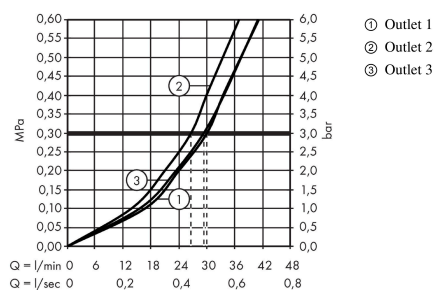

ShowerSelect

Valve for concealed installation for 3 functions

Finish: **Brushed Black Chrome** Article Number: **15764340**

Description

product features

- 3 functions
- simultaneous use of several outlets
- Start/stop valve to operate the functions
- maximum flow rate at 3 bar: 30 l/min
- flow rate upper outlet: 26 l/min
- Flow rate left and right: 29 l/min
- flow rate by simultaneous use of all outlets: 30 l/min
- connection type: basic set
- valve is delivered with buttons Rain large, Rain small and hand shower
- WRAS 2012028
- WRAS 2012028 - WRAS Approval Letter

Article Details

Price excl. VAT

731,30 £

Technology

Design awards

reddot winner 2021

Product image

Scale drawing

Flowchart