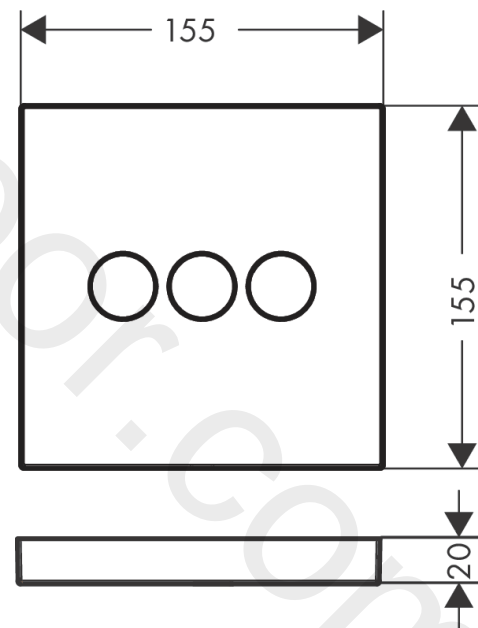

ShowerSelect
Valve for concealed installation for 3 functions
 Finish: **Chrome** Article Number: **15764000**

Description

product features

- 3 functions
- simultaneous use of several outlets
- Start/stop valve to operate the functions
- maximum flow rate at 3 bar: 30 l/min
- flow rate upper outlet: 26 l/min
- Flow rate left and right: 29 l/min
- flow rate by simultaneous use of all outlets: 30 l/min
- connection type: basic set
- valve is delivered with buttons Rain large, Rain small and hand shower
- WRAS 2012028
- WRAS 2012028 - WRAS Approval Letter

Article Details

Price excl. VAT 487,50 £

Technology

Design awards

reddot winner 2021

Certificates / Sustainability

Product image

Scale drawing