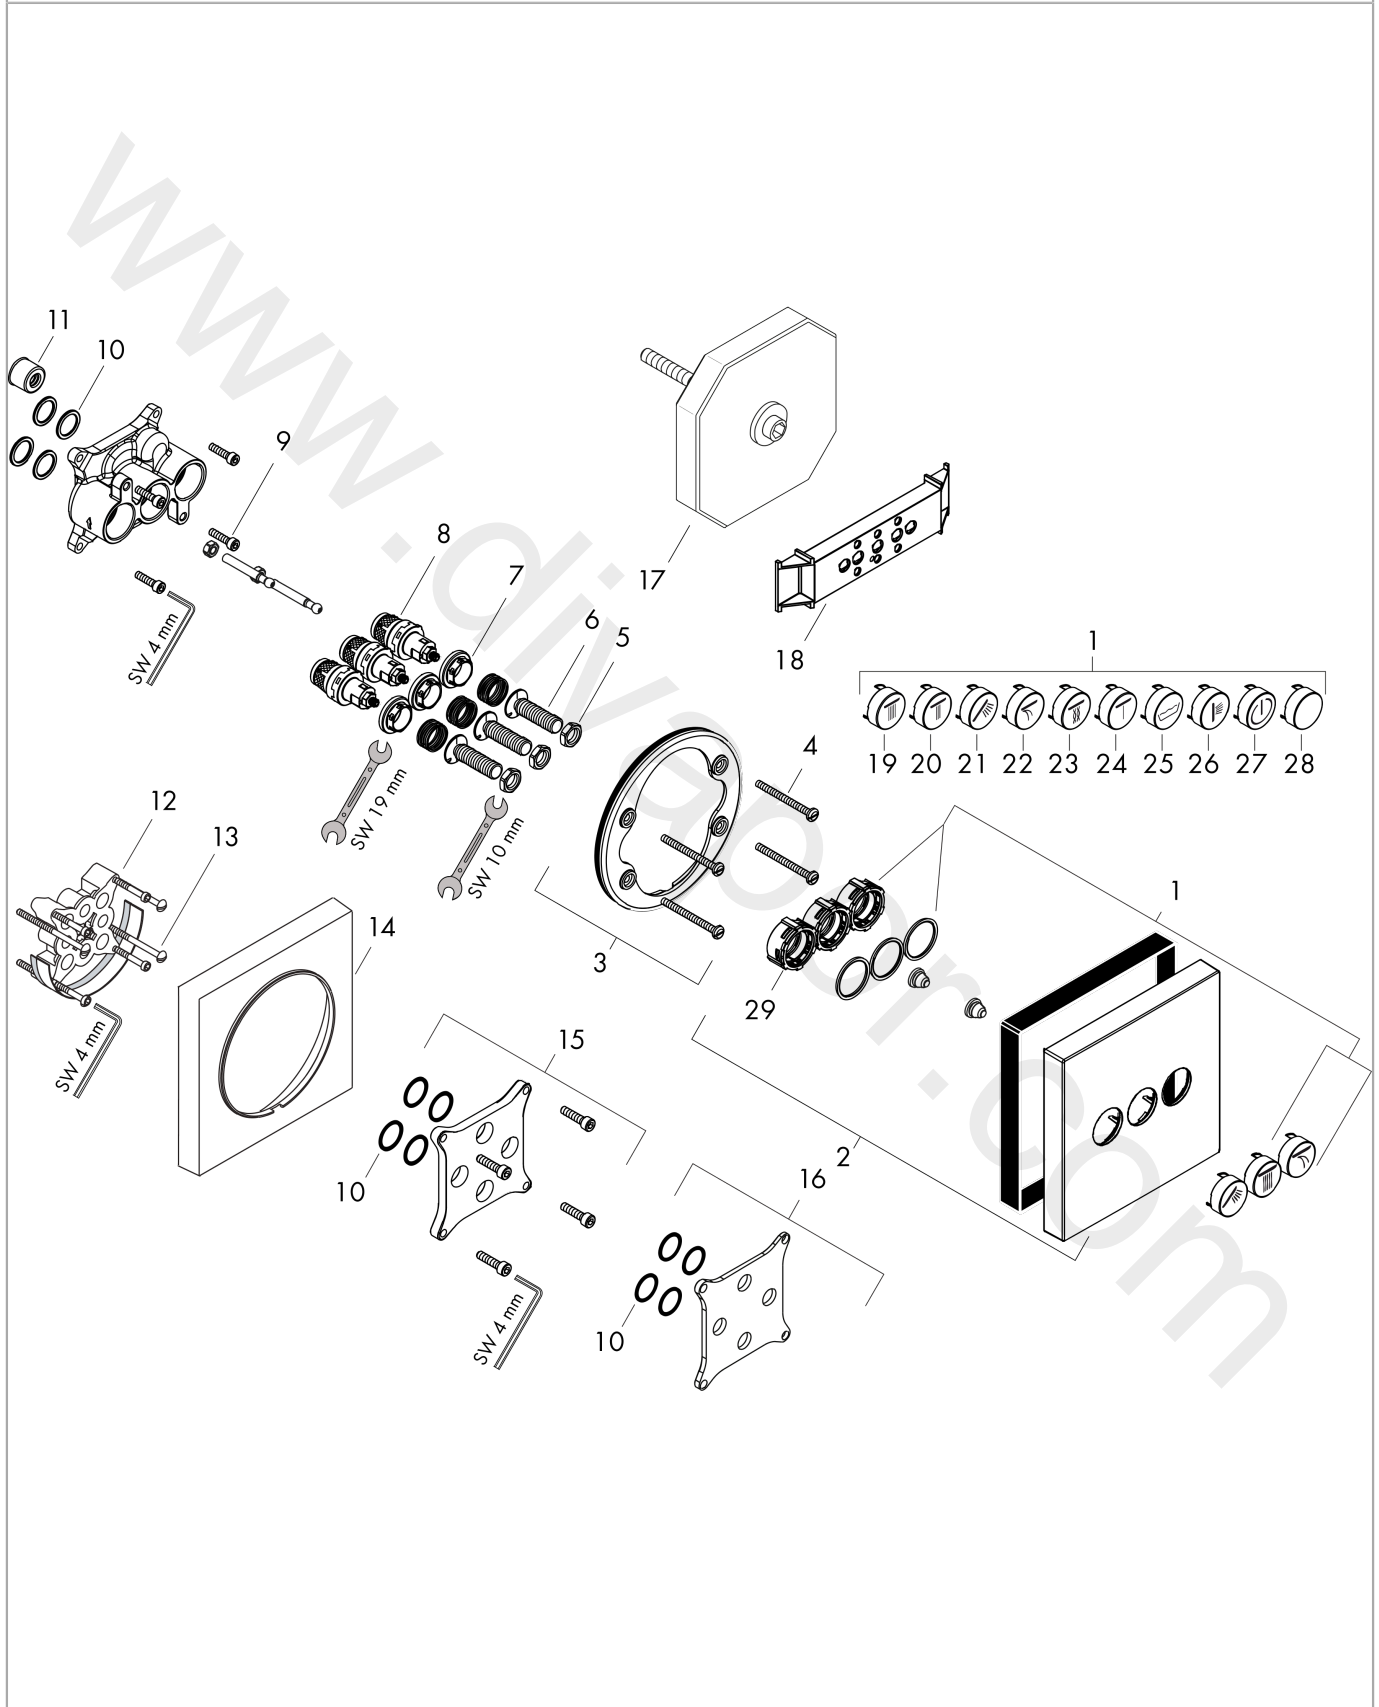

ShowerSelect
Valve for concealed installation for 3 functions
Finish: **Chrome** Article Number: **15764000**

Exploded Drawing

Year of production: >05/18

ShowerSelect
Valve for concealed installation for 3 functions
Finish: **Chrome** Article Number: **15764000**

Spare part list

Year of production: >05/18

Pos.	Description	Article Number	Price	PU
1	set of symbols	92218000	£ 79,00	1
2	escutcheon 155 / 155 mm	92227000	£ 96,00	1
3	holder for escutcheon	98793000	£ 43,00	1
4	set of fixing screws	96454000	£ 9,00	1
5	nut and flange	92696000	£ 16,10	1
6	Select-adapter	92219000	£ 6,10	1
7	nut	98368000	£ 13,30	1
8	shut off unit	95758000	£ 110,00	1
9	set of screws	96525000	£ 9,00	1
10	O-ring 16x2	98133000	£ 3,30	1
11	noise reduction	94073000	£ 25,00	1
12	extension 25 mm	13595000	£ 75,00	1
13	set of fixing screws	97747000	£ 3,30	1
14	extension 22 mm	13593000	£ 79,00	1
15	extension 10 mm for iBox universal with shut-off unit	92332000	£ 137,00	1
16	compensation set 1°	95521000	£ 173,00	1
17	flushing unit complete	15956000	-	1
18	fit-up aid	92540000	£ 14,10	1
19	symbol head shower Rain large	93571880	£ 9,00	1
20	symbol head shower Rain small	93572880	£ 9,00	1
21	symbol handshower	93573880	£ 9,00	1
22	symbol Flood jet	93574880	£ 9,00	1
23	symbol Whirl	93575880	£ 9,00	1
24	symbol Mono	93576880	£ 9,00	1
25	symbol tub	93577880	£ 9,00	1
26	symbol body shower	93578880	£ 9,00	1
27	symbol ON/OFF	93579880	£ 9,00	1
28	pushbutton	93955880	£ 20,50	1
29	Select-adapter	94806000	-	1
a	concealed item	01800180	£ 163,00	1
b	shut off unit (special)	92361000	£ 110,00	1
c	Grease	90920000	£ 16,10	1