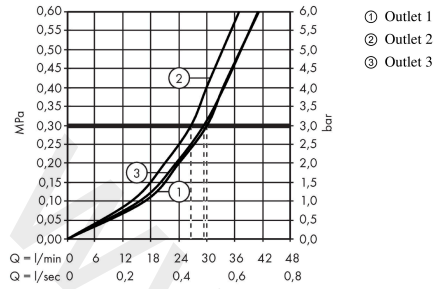

ShowerSelect
Valve for concealed installation for 3 functions
Finish: **Chrome** Article Number: **15764000**

Flowchart

www.divapor.com