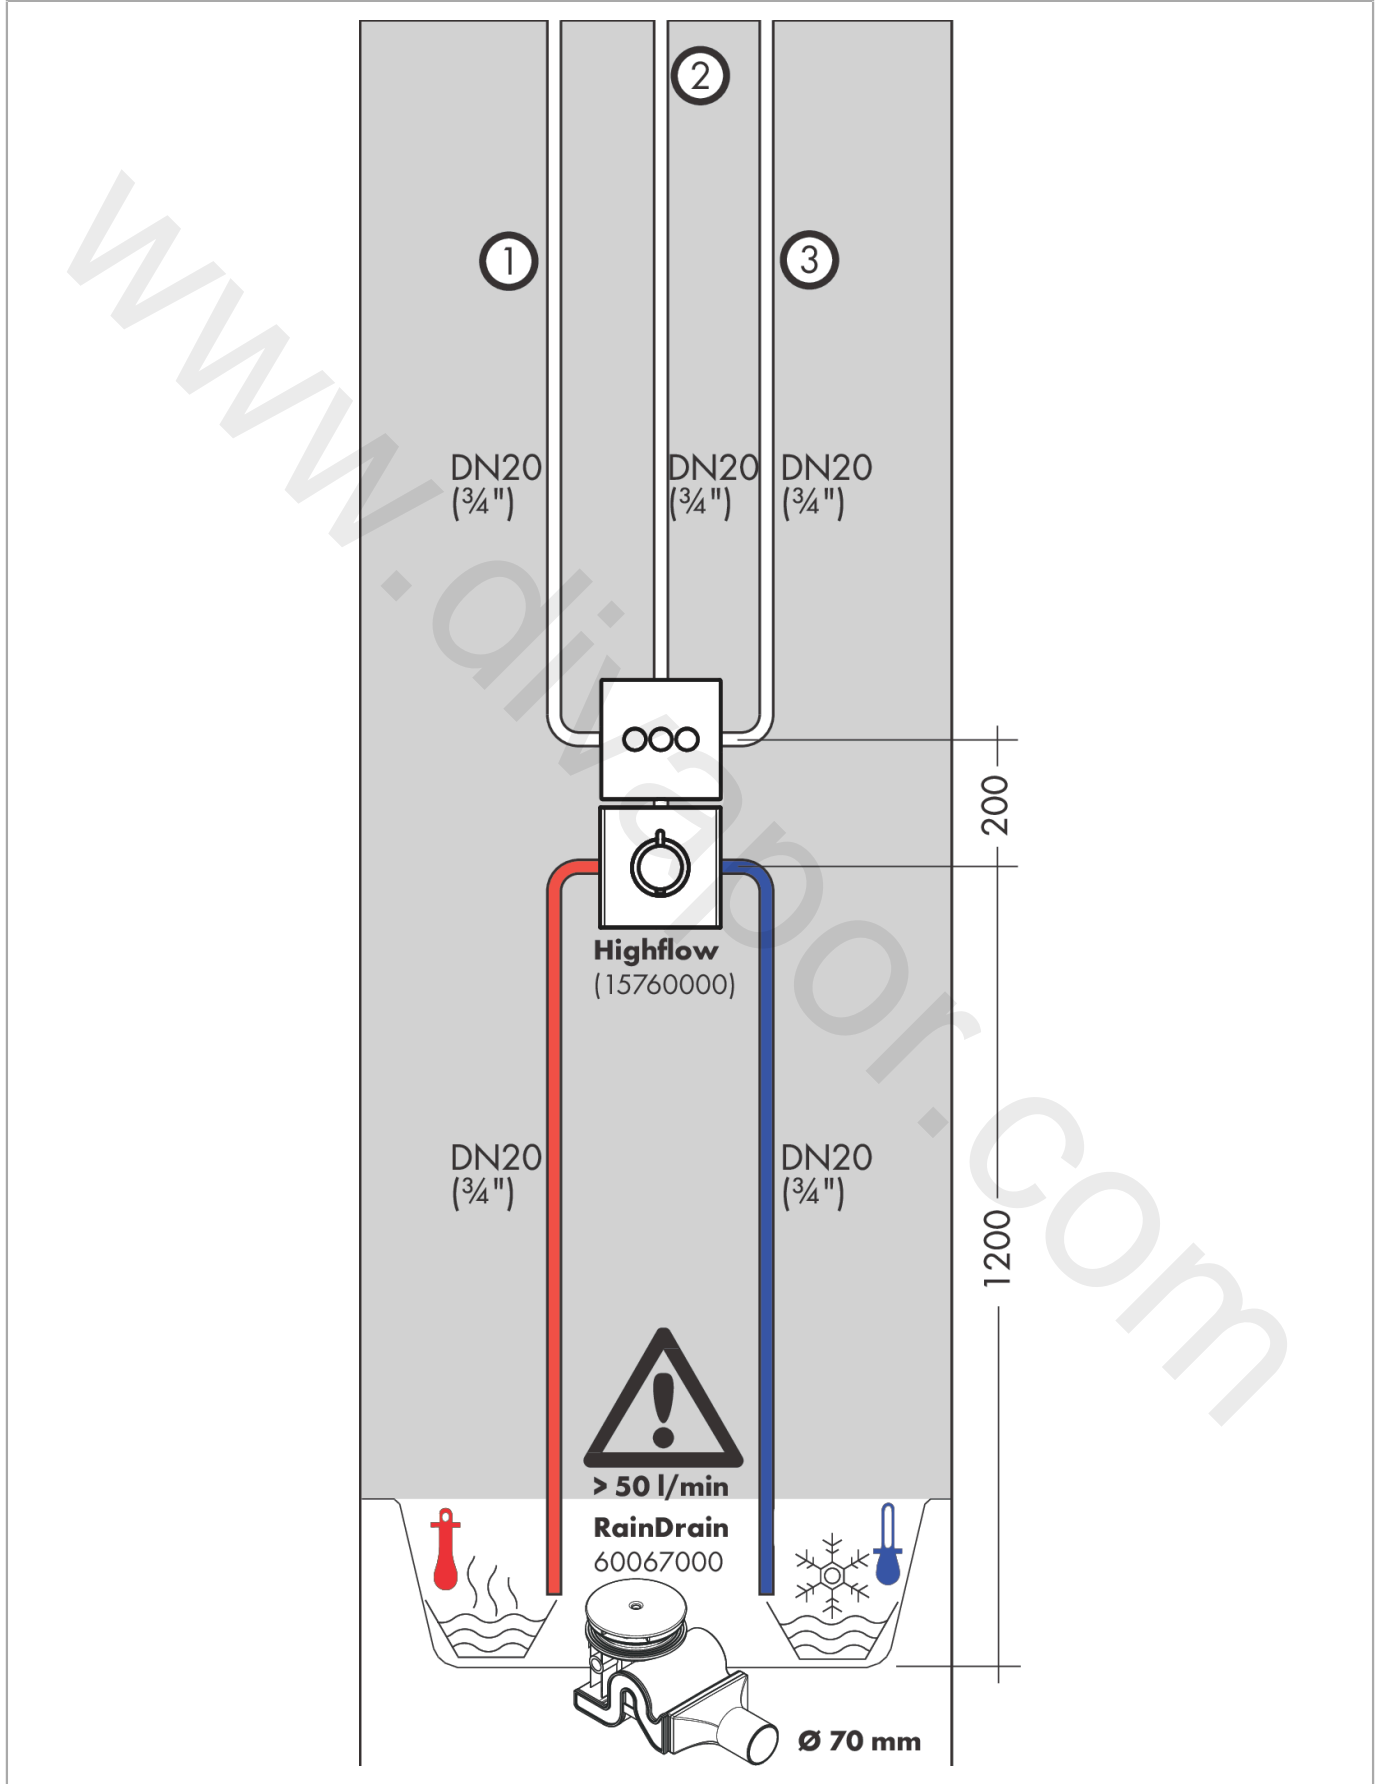

ShowerSelect
Valve for concealed installation for 3 functions
Finish: **Chrome** Article Number: **15764000**

Installation examples