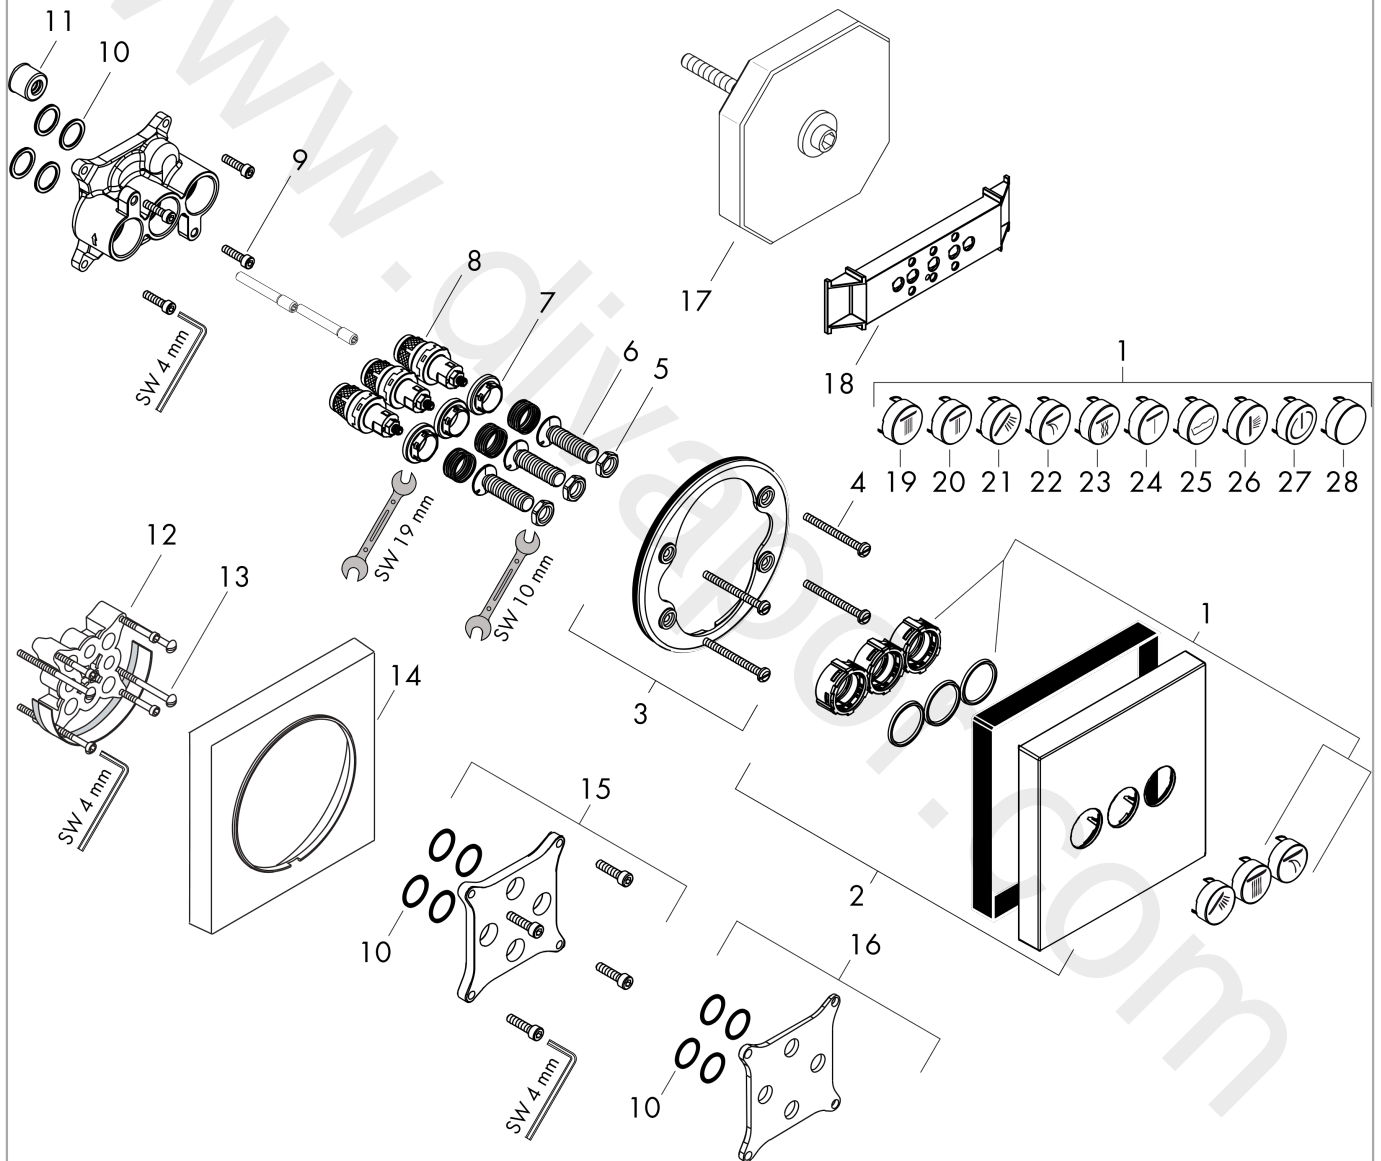

**ShowerSelect**  
**Valve for concealed installation for 3 functions**  
 Surfaces: Article Number: **15764000**

**Exploded Drawing**

Year of production: **10/13 - 04/18**

**ShowerSelect**  
**Valve for concealed installation for 3 functions**  
 Surfaces: Article Number: **15764000**

## Spare part list

Year of production: **10/13 - 04/18**

Pos.	Description	Article Number	Price	PU
1	set of symbols	92218000	£ 79,00	1
2	escutcheon 155 / 155 mm	92227000	£ 96,00	1
3	holder for escutcheon	98793000	£ 43,00	1
4	set of fixing screws	96454000	£ 9,00	1
5	nut and flange	92696000	£ 16,10	1
6	Select-adapter	92219000	£ 6,10	1
7	nut	98368000	£ 13,30	1
8	shut off unit	95758000	£ 110,00	1
9	set of screws	96525000	£ 9,00	1
10	O-ring 16x2	98133000	£ 3,30	1
11	noise reduction	94073000	£ 25,00	1
12	extension 25 mm	13595000	£ 75,00	1
13	set of fixing screws	97747000	£ 3,30	1
14	extension 22 mm	13593000	£ 79,00	1
15	extension 10 mm for iBox universal with shut-off unit	92332000	£ 137,00	1
16	compensation set 1°	95521000	£ 173,00	1
17	flushing unit complete	15956000	-	1
18	fit-up aid	92540000	£ 14,10	1
19	symbol head shower Rain large	93571880	£ 9,00	1
20	symbol head shower Rain small	93572880	£ 9,00	1
21	symbol handshower	93573880	£ 9,00	1
22	symbol Flood jet	93574880	£ 9,00	1
23	symbol Whirl	93575880	£ 9,00	1
24	symbol Mono	93576880	£ 9,00	1
25	symbol tub	93577880	£ 9,00	1
26	symbol body shower	93578880	£ 9,00	1
27	symbol ON/OFF	93579880	£ 9,00	1
28	pushbutton	93955880	£ 20,50	1
a	concealed item	01800180	£ 163,00	1
b	shut off unit (special)	92361000	£ 110,00	1
c	spout cpl.	92394000	£ 445,00	1
d	Grease	90920000	£ 16,10	1