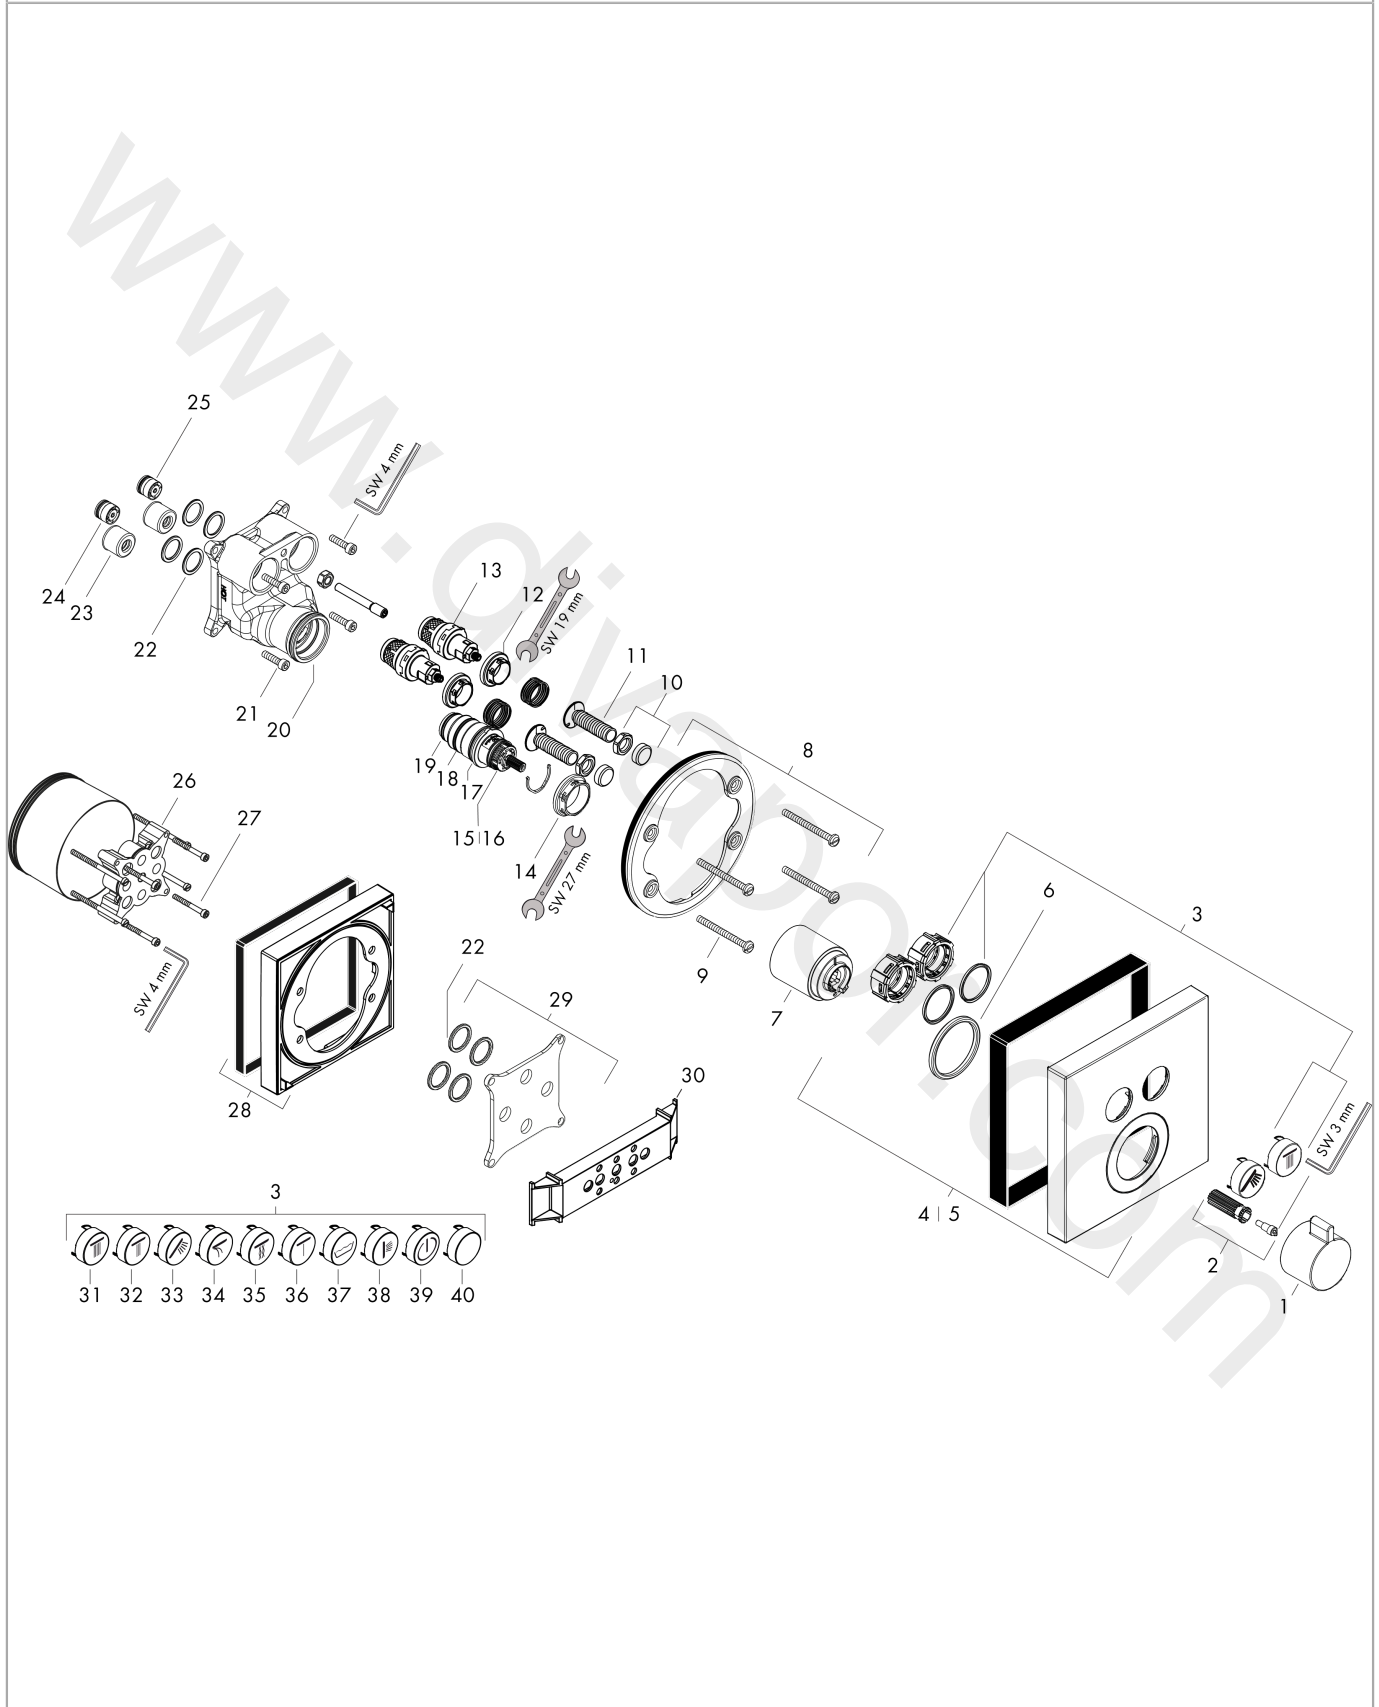

ShowerSelect

Thermostat for concealed installation for 2 functions

Finish: **Polished Gold Optic** Article Number: **15763990**

Exploded Drawing

Year of production: >07/19

ShowerSelect

Thermostat for concealed installation for 2 functions

Finish: Polished Gold Optic Article Number: 15763990

Spare part list

Year of production: >07/19

Pos.	Description	Article Number	Price	PU
1	handle for thermostat	92215990	£ 96,00	1
2	handle fixing set	95843000	£ 9,00	1
3	set of symbols	92218000	£ 79,00	1
4	escutcheon 155 / 155 mm	92217990	£ 163,00	1
5	escutcheon for exchanged connections	92393XXX	> £ 96,00	-
6	O-ring 44x4	98471000	£ 9,00	1
7	sleeve	92216990	£ 51,00	1
8	holder for escutcheon	98793000	£ 43,00	1
9	set of fixing screws	96454000	£ 9,00	1
10	nut and flange	92696000	£ 16,10	1
11	Select-adapter	92219000	£ 6,10	1
12	nut	98368000	£ 13,30	1
13	shut off unit	95758000	£ 110,00	1
14	nut	98913000	£ 20,50	1
15	thermostat cartridge	98282000	£ 110,00	1
16	cartridge for exchanged connections	92373000	£ 275,00	1
17	O-ring 20x1,5	98197000	£ 3,30	1
18	O-ring 25x1,5	98146000	£ 3,30	1
19	O-ring 25x2,5	92146000	£ 16,10	1
20	O-ring 36x2	98156000	£ 3,30	1
21	set of screws	96525000	£ 9,00	1
22	O-ring 16x2	98133000	£ 3,30	1
23	noise reduction	94073000	£ 25,00	1
24	non return valve (pressure-resistant up to 2 MPa)	92594000	£ 16,10	1
25	non return valve	97980000	£ 16,10	1
26	extension 25 mm	13595000	£ 75,00	1
27	set of fixing screws	97747000	£ 3,30	1
28	extension 22 mm	13593990	£ 88,00	1
29	compensation set 1°	95521000	£ 173,00	1
30	fit-up aid	92540000	£ 14,10	1
31	symbol head shower Rain large	93571880	£ 9,00	1
32	symbol head shower Rain small	93572880	£ 9,00	1
33	symbol handshower	93573880	£ 9,00	1
34	symbol Flood jet	93574880	£ 9,00	1
35	symbol Whirl	93575880	£ 9,00	1
36	symbol Mono	93576880	£ 9,00	1
37	symbol tub	93577880	£ 9,00	1
38	symbol body shower	93578880	£ 9,00	1
39	symbol ON/OFF	93579880	£ 9,00	1
40	pushbutton	93955880	£ 20,50	1
a	concealed item	01800180	£ 163,00	1