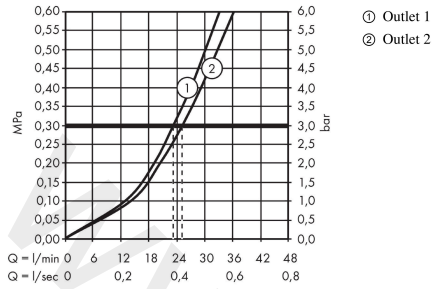

Scale drawing

ShowerSelect

Thermostat for concealed installation for 2 functions

Finish: **Polished Gold Optic** Article Number: **15763990**

Flowchart

www.divapor.com

ShowerSelect

Thermostat for concealed installation for 2 functions