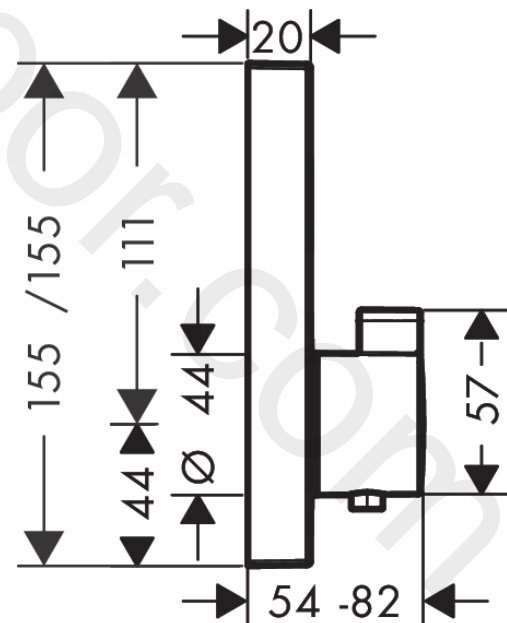

ShowerSelect

Thermostat for concealed installation for 2 functions

Finish: **Polished Gold Optic** Article Number: **15763990**

Description

product features

- 2 functions
- simultaneous use of several outlets
- Select push-button on/off control for 2 outlets
- thermostat cartridge, Start/stop valve to operate the functions
- maximum flow rate at 3 bar: 29,7 l/min
- flow rate upper outlet: 25 l/min
- flow rate lower outlet: 23 l/min
- flow rate by simultaneous use of all outlets: 29,7 l/min
- min. operating pressure: 1 bar
- max. operating pressure: 10 bar
- safety stop at 40 °C
- temperature limitation adjustable
- connection type: basic set
- thermostat is delivered with buttons hand shower and Rain large
- WRAS 2211001 - Approval letter
- WRAS 2211001

Scale drawing

ShowerSelect

Thermostat for concealed installation for 2 functions

Finish: **Polished Gold Optic** Article Number: **15763990**

Flowchart

www.divapor.com

ShowerSelect

Thermostat for concealed installation for 2 functions

Finish: **Polished Gold Optic** Article Number: **15763990**

Exploded Drawing

Year of production: >07/19

ShowerSelect

Thermostat for concealed installation for 2 functions

Finish: Polished Gold Optic Article Number: 15763990

ShowerSelect
Thermostat for concealed installation for 2 functions
 Finish: **Polished Gold Optic** Article Number: **15763990**

Spare part list

Year of production: >07/19

Pos.	Description	Article Number	Price	PU
b	Grease	90920000	£ 16,10	1