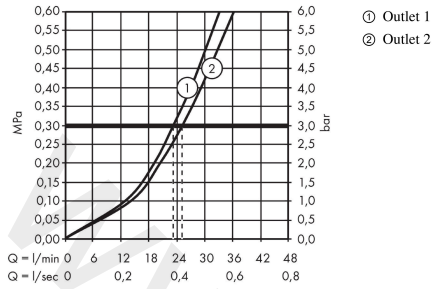

ShowerSelect**Thermostat for concealed installation for 2 functions**Finish: **Brushed Black Chrome** Article Number: **15763347****Description****product features**

- 2 functions
- simultaneous use of several outlets
- Select push-button on/off control for 2 outlets
- thermostat cartridge, Start/stop valve to operate the functions
- maximum flow rate at 3 bar: 29,7 l/min
- flow rate upper outlet: 25 l/min
- flow rate lower outlet: 23 l/min
- flow rate by simultaneous use of all outlets: 29,7 l/min
- min. operating pressure: 1 bar
- max. operating pressure: 10 bar
- Safety stop at 40 °C
- temperature limitation adjustable
- connection type: basic set
- thermostat is delivered with buttons hand shower and Rain large

Technology**Product image****Scale drawing**

ShowerSelect

Thermostat for concealed installation for 2 functions

Finish: **Brushed Black Chrome** Article Number: **15763347**

Flowchart

www.divapor.com

ShowerSelect