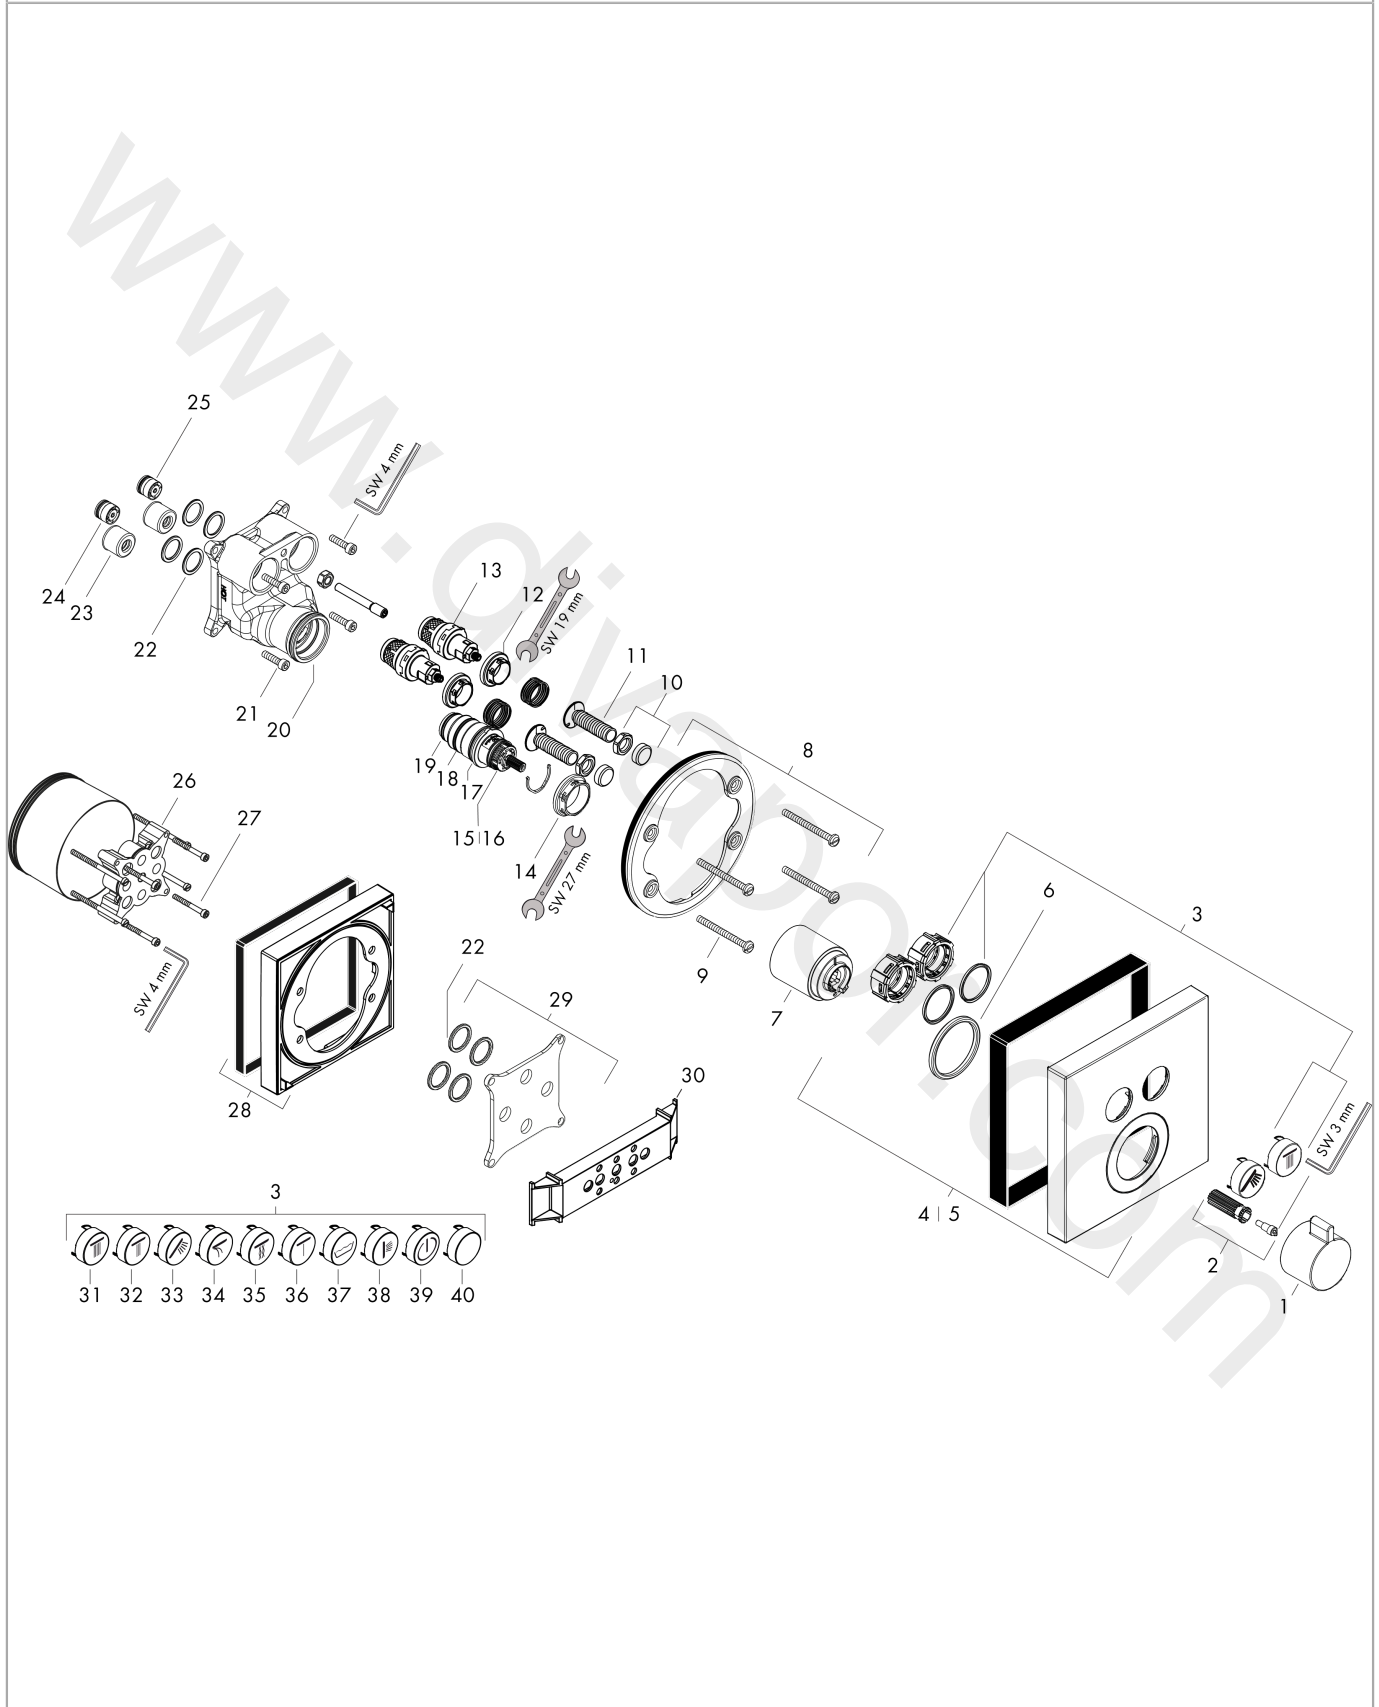

ShowerSelect

Thermostat for concealed installation for 2 functions

Finish: **Brushed Black Chrome** Article Number: **15763347**

Exploded Drawing

Year of production: >03/20

ShowerSelect

Thermostat for concealed installation for 2 functions

Finish: **Brushed Black Chrome** Article Number: **15763347**

Spare part list

Year of production: >03/20

Pos.	Description	Article Number	Price	PU
1	handle for thermostat	92215340	£ 96,00	1
2	handle fixing set	95843000	£ 9,00	1
3	set of symbols	92218000	£ 79,00	1
4	escutcheon 155 / 155 mm	92217340	£ 163,00	1
5	escutcheon for exchanged connections	92393XXX	> £ 96,00	-
6	O-ring 44x4	98471000	£ 9,00	1
7	sleeve	92216340	£ 51,00	1
8	holder for escutcheon	98793000	£ 43,00	1
9	set of fixing screws	96454000	£ 9,00	1
10	nut and flange	92696000	£ 16,10	1
11	Select-adapter	92219000	£ 6,10	1
12	nut	98368000	£ 13,30	1
13	shut off unit	95758000	£ 110,00	1
14	nut	98913000	£ 20,50	1
15	thermostat cartridge	98282000	£ 110,00	1
16	cartridge for exchanged connections	92373000	£ 275,00	1
17	O-ring 20x1,5	98197000	£ 3,30	1
18	O-ring 25x1,5	98146000	£ 3,30	1
19	O-ring 25x2,5	92146000	£ 9,00	1
20	O-ring 36x2	98156000	£ 3,30	1
21	set of screws	96525000	£ 9,00	1
22	O-ring 16x2	98133000	£ 3,30	1
23	noise reduction	94073000	£ 25,00	1
24	non return valve (pressure-resistant up to 2 MPa)	92594000	£ 16,10	1
25	non return valve	97980000	£ 16,10	1
26	extension 25 mm	13595000	£ 75,00	1
27	set of fixing screws	97747000	£ 3,30	1
28	extension 22 mm	13593340	£ 119,00	1
29	compensation set 1°	95521000	£ 173,00	1
30	fit-up aid	92540000	£ 14,10	1
31	symbol head shower Rain large	93571880	£ 9,00	1
32	symbol head shower Rain small	93572880	£ 9,00	1
33	symbol handshower	93573880	£ 9,00	1
34	symbol Flood jet	93574880	£ 9,00	1
35	symbol Whirl	93575880	£ 9,00	1
36	symbol Mono	93576880	£ 9,00	1
37	symbol tub	93577880	£ 9,00	1
38	symbol body shower	93578880	£ 9,00	1
39	symbol ON/OFF	93579880	£ 9,00	1
40	pushbutton	93955880	£ 20,50	1
a	-	01800187	-	1