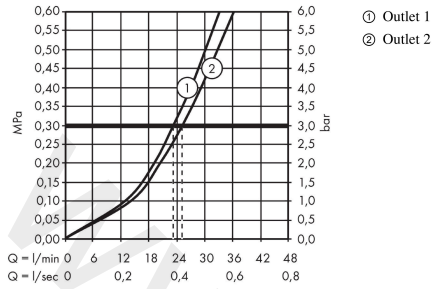

**ShowerSelect**  
**Thermostat for concealed installation for 2 functions**  
 Finish: **Chrome** Article Number: **15763000**

**Flowchart**

**ShowerSelect**  
**Thermostat for concealed installation for 2 functions**  
 Finish: **Chrome** Article Number: **15763000**

**Exploded Drawing**

Year of production: >02/18

**ShowerSelect**  
**Thermostat for concealed installation for 2 functions**  
 Finish: **Chrome** Article Number: **15763000**