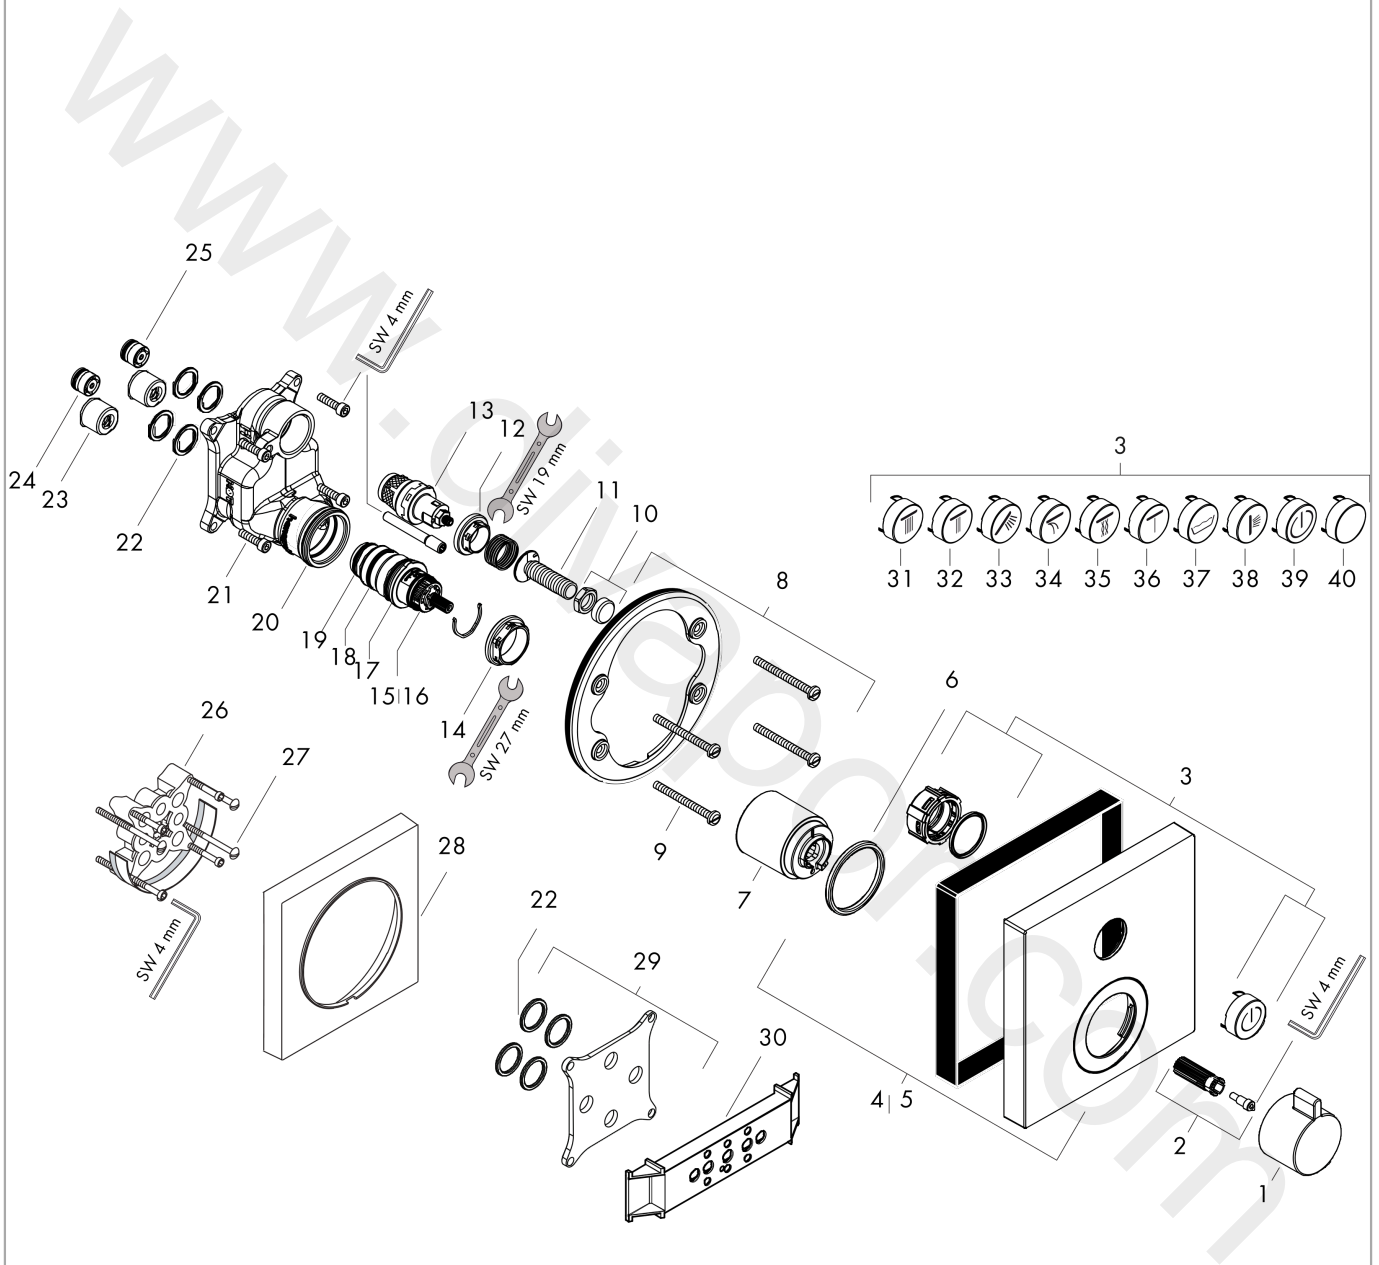

### Scale drawing

### Flowchart

**ShowerSelect**  
**Thermostat for concealed installation for 1 function**  
 Finish: **Chrome** Article Number: **15762000**

**Exploded Drawing**

Year of production: >03/15

**ShowerSelect**  
**Thermostat for concealed installation for 1 function**  
 Finish: **Chrome** Article Number: **15762000**