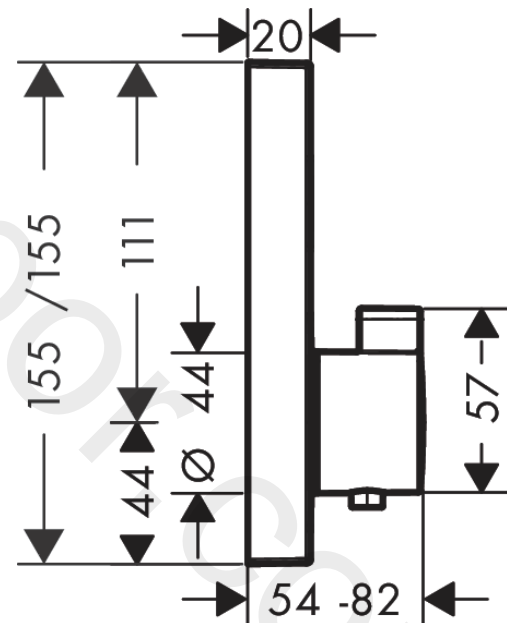

### Description

**product features**

- 1 function
- Select push-button on/off control for 1 outlet
- thermostat cartridge, Start/stop valve to operate the functions
- maximum flow rate at 3 bar: 26,7 l/min
- min. operating pressure: 1 bar
- max. operating pressure: 10 bar
- safety stop at 40 °C
- temperature limitation adjustable
- connection type: basic set
- thermostat is delivered with button On/Off
- WRAS 2211001 - Approval letter
- WRAS 2211001

### Scale drawing