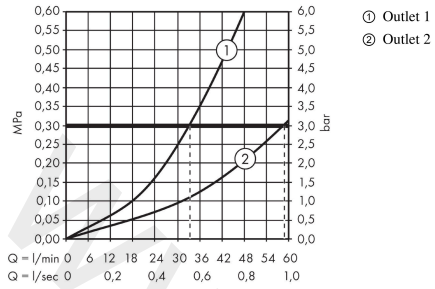

ShowerSelect

Thermostat HighFlow for concealed installation for 1 function and additional outlet

Finish: **Chrome** Article Number: **15761000**

Flowchart

www.divapor.com