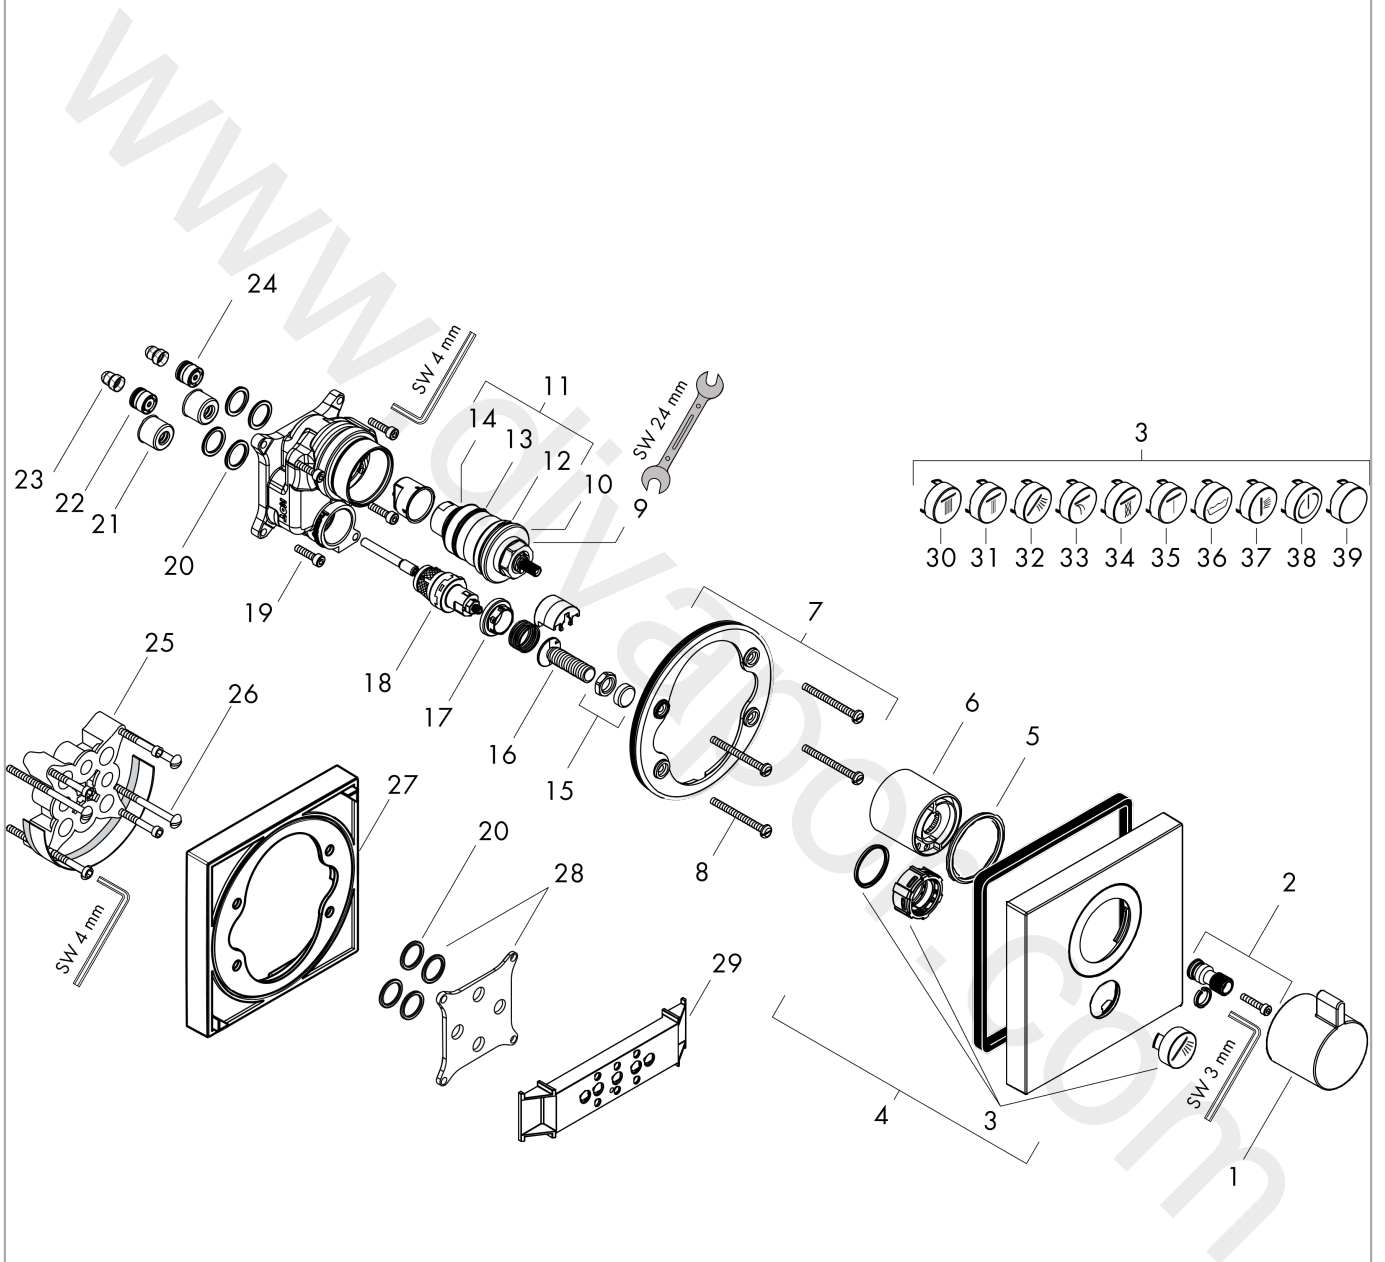

ShowerSelect

Thermostat HighFlow for concealed installation for 1 function and additional outlet

Finish: **Chrome** Article Number: **15761000**

Description

product features

- 1 function and 1 additional outlet
- Select push-button on/off control for 1 outlet
- thermostat cartridge, Start/stop valve to operate the functions
- maximum flow rate at 3 bar: 59 l/min
- flow rate upper outlet: 59 l/min
- min. operating pressure: 1 bar
- max. operating pressure: 10 bar
- safety stop at 40 °C
- temperature limitation adjustable
- connection type: basic set
- dirt filter included
- thermostat is delivered with button hand shower
- WRAS 2211001 - Approval letter
- WRAS 2211001

Thermostat HighFlow for concealed installation for 1 function and additional outlet

Finish: **Chrome** Article Number: **15761000**

Flowchart

www.divapor.com

ShowerSelect

Thermostat HighFlow for concealed installation for 1 function and additional outlet

Finish: **Chrome** Article Number: **15761000**

Exploded Drawing

Year of production: >10/13

ShowerSelect**Thermostat HighFlow for concealed installation for 1 function and additional outlet**Finish: **Chrome** Article Number: **15761000****Spare part list**