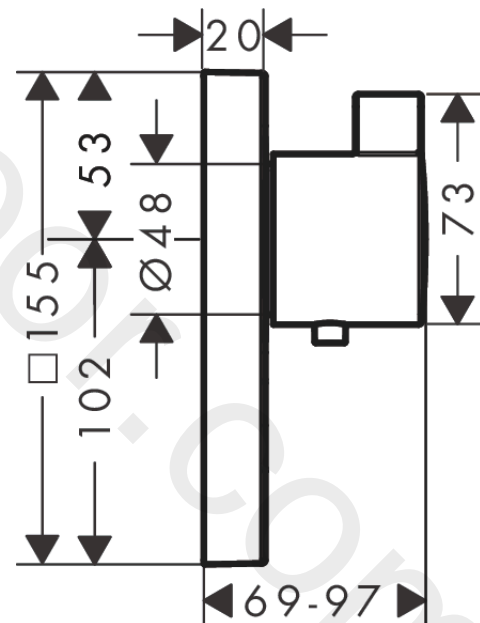

Scale drawing