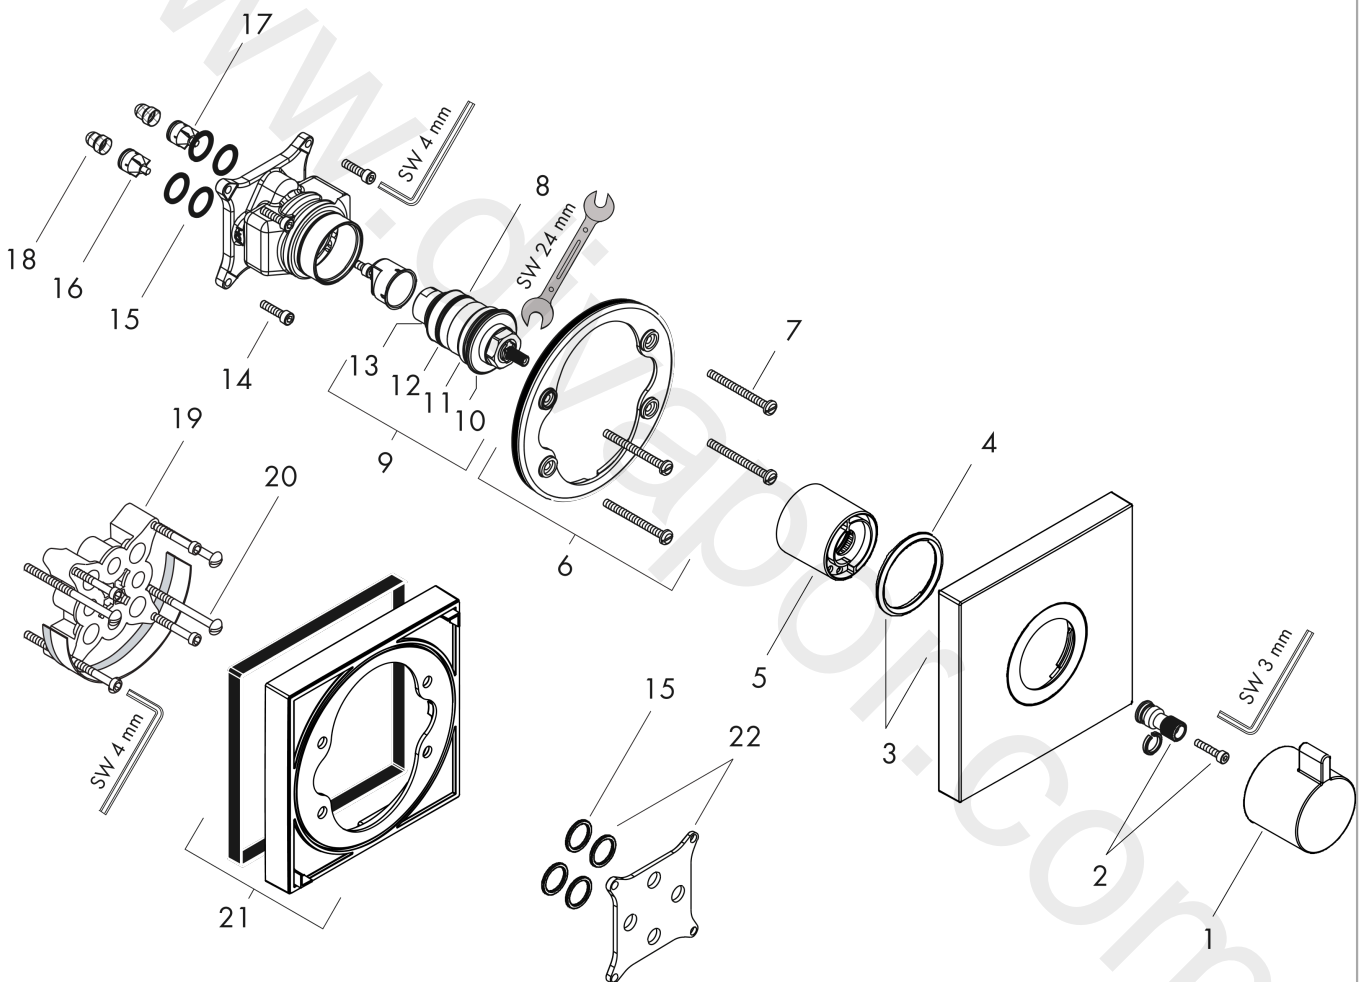

ShowerSelect
Thermostat HighFlow for concealed installation
 Finish: **Chrome** Article Number: **15760000**

Description

product features

- thermostat cartridge
- maximum flow rate at 3 bar: 42 l/min
- flow rate upper outlet: 42 l/min
- flow rate lower outlet: 42 l/min
- min. operating pressure: 1 bar
- max. operating pressure: 10 bar
- safety stop at 40 °C
- temperature limitation adjustable
- connection type: basic set
- dirt filter included
- WRAS 2305061
- WRAS 2305061 - Approval letter 2305061

ShowerSelect
Thermostat HighFlow for concealed installation
 Finish: **Chrome** Article Number: **15760000**

Flowchart

www.divapor.com

ShowerSelect
Thermostat HighFlow for concealed installation
 Finish: **Chrome** Article Number: **15760000**

Exploded Drawing

Year of production: >08/16

ShowerSelect
Thermostat HighFlow for concealed installation
 Finish: **Chrome** Article Number: **15760000**

Spare part list

Year of production: >08/16

Pos.	Description	Article Number	Price	PU
1	handle for thermostat	98474000	£ 64,00	1
2	adapter for handle	96435000	£ 20,50	1
3	escutcheon 155 / 155 mm	98473000	£ 173,00	1
4	O-ring 48x5	98174000	£ 3,30	1
5	sleeve	97439000	£ 43,00	1
6	holder for escutcheon	98793000	£ 43,00	1
7	set of fixing screws	96454000	£ 9,00	1
8	thermostat cartridge	96633000	£ 137,00	1
9	sealing set	96636000	£ 51,00	1
10	O-ring 43x1,5	98148000	£ 3,30	1
11	O-ring 38x2,5	98198000	£ 6,10	1
12	O-ring 34x2	98383000	£ 6,10	1
13	O-ring 26x2	98147000	£ 3,30	1
14	set of screws	96525000	£ 9,00	1
15	O-ring 16x2	98133000	£ 3,30	1
16	non return valve (pressure-resistant up to 2 MPa)	93444000	£ 35,00	1
17	set of non return valves DW 15	97350000	£ 20,50	1
18	filter	98513000	£ 3,30	1
19	extension 25 mm	13595000	£ 75,00	1
20	set of fixing screws	97747000	£ 3,30	1
21	extension 22 mm	13593000	£ 79,00	1
22	compensation set 1°	95521000	£ 173,00	1
a	concealed item	01800180	£ 163,00	1
b	extension 22 mm	97407000	£ 72,00	1
c	escutcheon 170 / 170 mm	92663000	£ 370,00	1