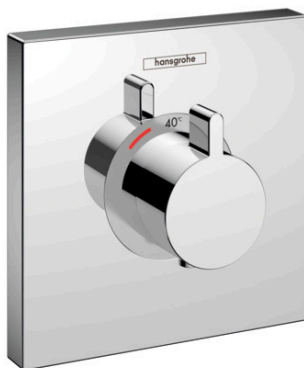

ShowerSelect
Thermostat HighFlow for concealed installation
Finish: **Chrome** Article Number: **15760000**

Description

product features

- thermostat cartridge
- maximum flow rate at 3 bar: 42 l/min
- flow rate upper outlet: 42 l/min
- flow rate lower outlet: 42 l/min
- min. operating pressure: 1 bar
- max. operating pressure: 10 bar
- safety stop at 40 °C
- temperature limitation adjustable
- connection type: basic set
- dirt filter included
- WRAS 2305061
- WRAS 2305061 - Approval letter 2305061

Article Details

Price excl. VAT 487,50 £

Technology

Design awards

reddot winner 2021

Certificates / Sustainability

Product image