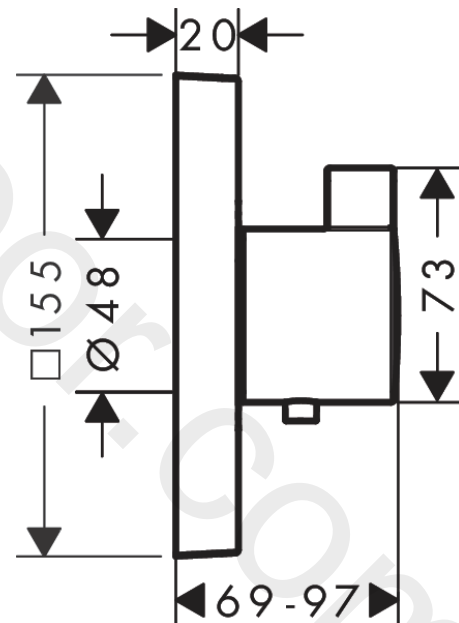

ShowerSelect
Thermostat HighFlow for concealed installation
 Finish: **Chrome** Article Number: **15760000**

Description

product features

- thermostat cartridge
- maximum flow rate at 3 bar: 42 l/min
- flow rate upper outlet: 42 l/min
- flow rate lower outlet: 42 l/min
- min. operating pressure: 1 bar
- max. operating pressure: 10 bar
- safety stop at 40 °C
- temperature limitation adjustable
- connection type: basic set
- dirt filter included
- WRAS 2305061
- WRAS 2305061 - Approval letter 2305061

ShowerSelect
Thermostat HighFlow for concealed installation
 Finish: **Chrome** Article Number: **15760000**

Flowchart

www.divapor.com

ShowerSelect
Thermostat HighFlow for concealed installation
 Finish: **Chrome** Article Number: **15760000**

Exploded Drawing

Year of production: >08/16

ShowerSelect
Thermostat HighFlow for concealed installation
 Finish: **Chrome** Article Number: **15760000**

Spare part list

Year of production: >08/16

Pos.	Description	Article Number	Price	PU
1	handle for thermostat	98474000	£ 64,00	1
2	adapter for handle	96435000	£ 20,50	1
3	escutcheon 155 / 155 mm	98473000	£ 173,00	1
4	O-ring 48x5	98174000	£ 3,30	1
5	sleeve	97439000	£ 43,00	1
6	holder for escutcheon	98793000	£ 43,00	1
7	set of fixing screws	96454000	£ 9,00	1
8	thermostat cartridge	96633000	£ 137,00	1
9	sealing set	96636000	£ 51,00	1
10	O-ring 43x1,5	98148000	£ 3,30	1
11	O-ring 38x2,5	98198000	£ 6,10	1
12	O-ring 34x2	98383000	£ 6,10	1
13	O-ring 26x2	98147000	£ 3,30	1
14	set of screws	96525000	£ 9,00	1
15	O-ring 16x2	98133000	£ 3,30	1
16	non return valve (pressure-resistant up to 2 MPa)	93444000	£ 35,00	1
17	set of non return valves DW 15	97350000	£ 20,50	1
18	filter	98513000	£ 3,30	1
19	extension 25 mm	13595000	£ 75,00	1
20	set of fixing screws	97747000	£ 3,30	1
21	extension 22 mm	13593000	£ 79,00	1
22	compensation set 1°	95521000	£ 173,00	1
a	concealed item	01800180	£ 163,00	1
b	extension 22 mm	97407000	£ 72,00	1
c	escutcheon 170 / 170 mm	92663000	£ 370,00	1