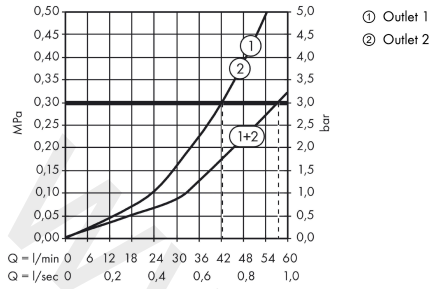

ShowerSelect
Thermostat HighFlow for concealed installation
Finish: **Chrome** Article Number: **15760000**

Flowchart

www.divapor.com