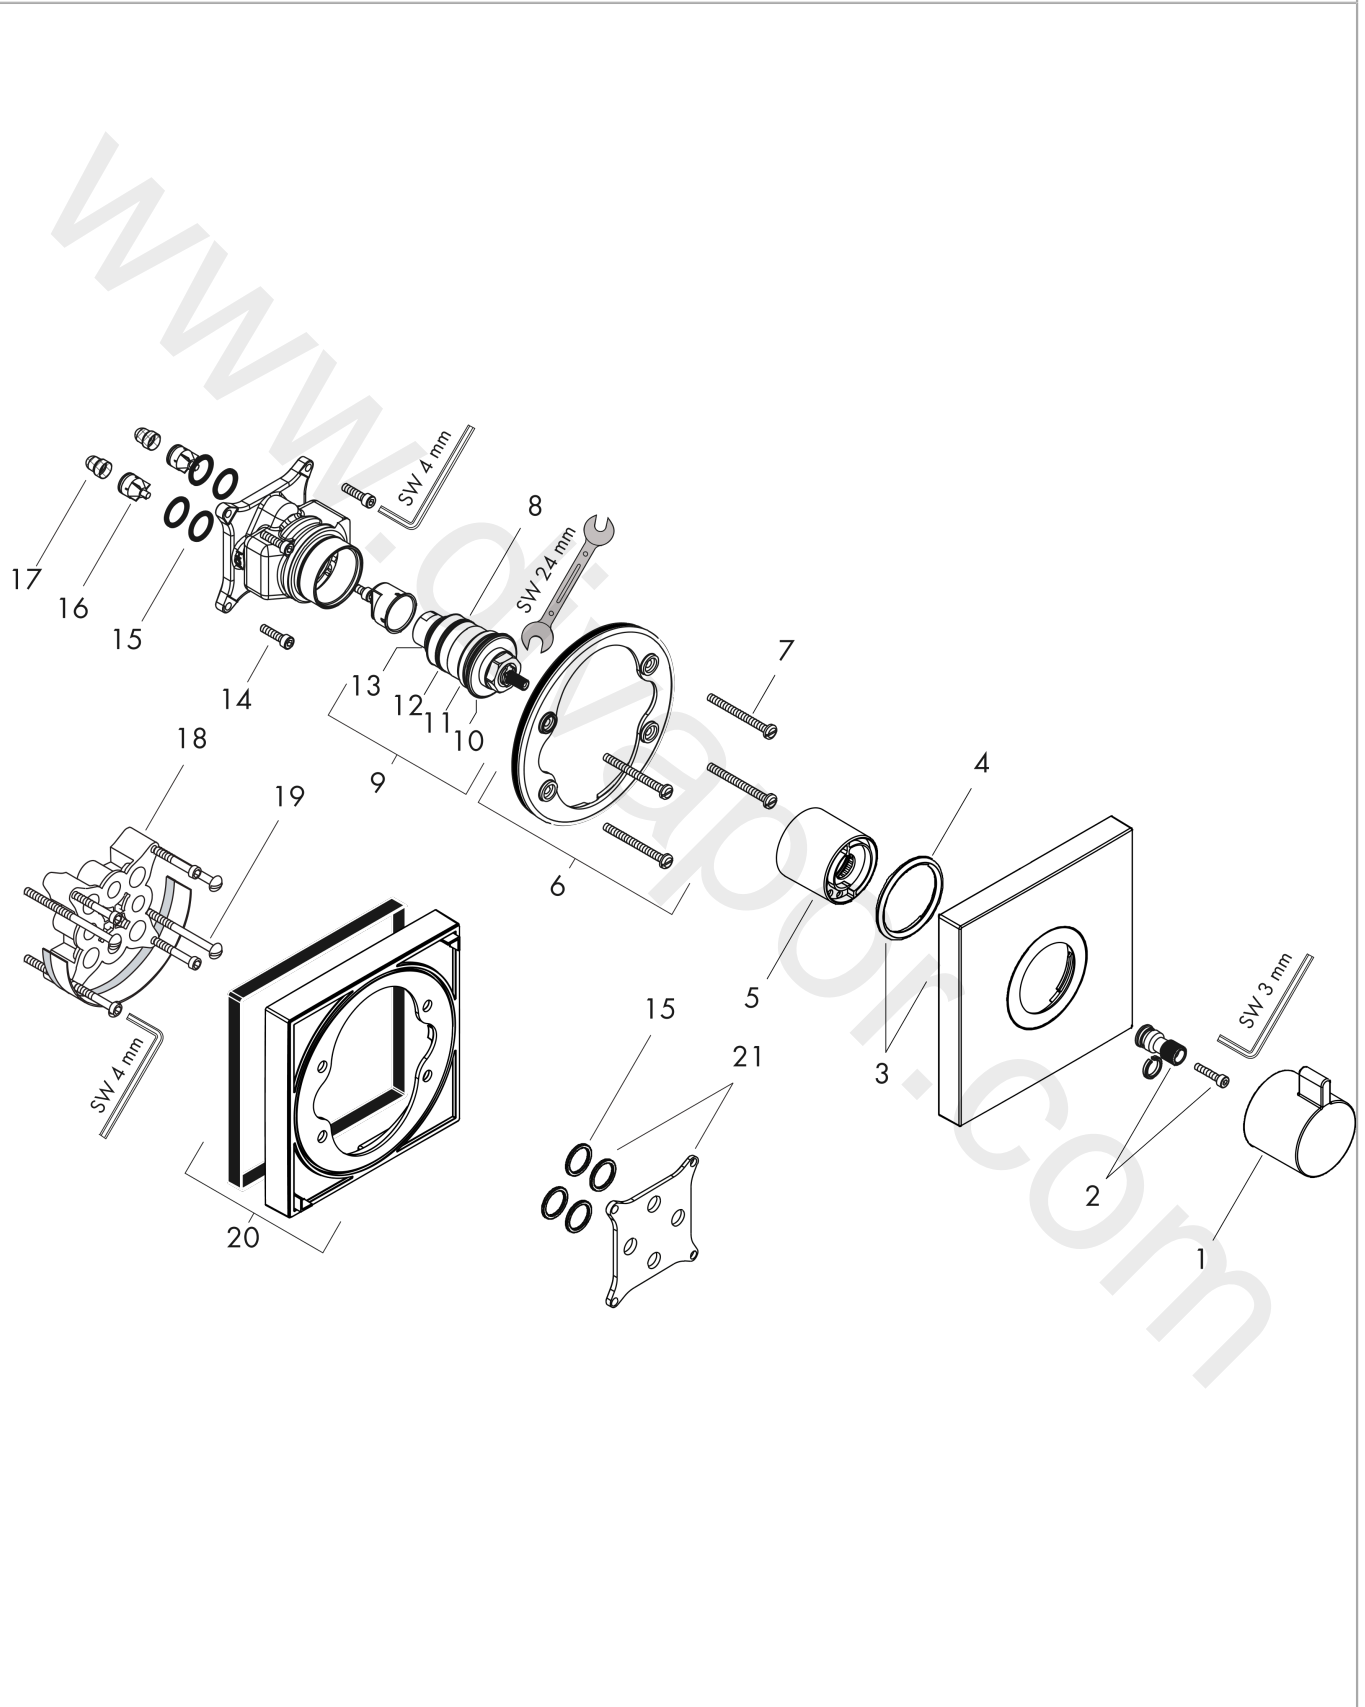

ShowerSelect
Thermostat HighFlow for concealed installation
 Surfaces: Article Number: **15760000**

Exploded Drawing

Year of production: **10/13 - 07/16**

ShowerSelect
Thermostat HighFlow for concealed installation
 Surfaces: Article Number: **15760000**

Spare part list

Year of production: **10/13 - 07/16**

Pos.	Description	Article Number	Price	PU
1	handle for thermostat	98474000	£ 64,00	1
2	adapter for handle	96435000	£ 20,50	1
3	escutcheon 155 / 155 mm	98473000	£ 173,00	1
4	O-ring 48x5	98174000	£ 3,30	1
5	sleeve	97439000	£ 43,00	1
6	holder for escutcheon	98793000	£ 43,00	1
7	set of fixing screws	96454000	£ 9,00	1
8	thermostat cartridge	96633000	£ 137,00	1
9	sealing set	96636000	£ 51,00	1
10	O-ring 43x1,5	98148000	£ 3,30	1
11	O-ring 38x2,5	98198000	£ 6,10	1
12	O-ring 34x2	98383000	£ 6,10	1
13	O-ring 26x2	98147000	£ 3,30	1
14	set of screws	96525000	£ 9,00	1
15	O-ring 16x2	98133000	£ 3,30	1
16	set of non return valves DW 15	97350000	£ 20,50	1
17	filter	98513000	£ 3,30	1
18	extension 25 mm	13595000	£ 75,00	1
19	set of fixing screws	97747000	£ 3,30	1
20	extension 22 mm	13593000	£ 79,00	1
21	compensation set 1°	95521000	£ 173,00	1
a	concealed item	01800180	£ 163,00	1
b	escutcheon 170 / 170 mm	92663000	£ 370,00	1
c	-	15764000	£ 585,00	1