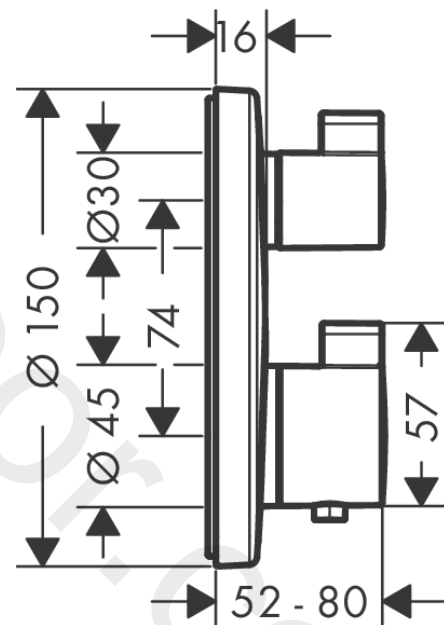

Scale drawing