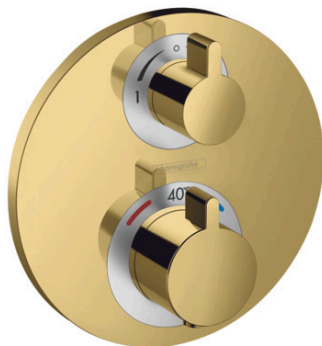

Ecostat S

Thermostat for concealed installation for 2 functions

Finish: Polished Gold Optic Article Number: 15758990

Description

product features

- 2 functions
- volume control and diverter for 2 functions
- thermostat cartridge, shut-off/ diverter valve
- maximum flow rate at 3 bar: 29 l/min
- flow rate upper outlet: 28 l/min
- flow rate lower outlet: 25 l/min
- min. operating pressure: 1 bar
- max. operating pressure: 10 bar
- safety stop at 40 °C
- temperature limitation adjustable
- connection type: basic set

Article Details

Price excl. VAT

806,30 £

Technology

Design awards

Product image