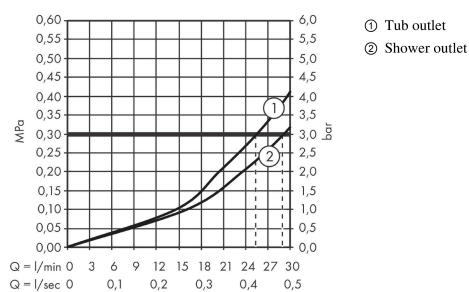

Ecostat S

Thermostat for concealed installation for 2 functions

Finish: Polished Gold Optic Article Number: 15758990

Description

product features

- 2 functions
- volume control and diverter for 2 functions
- thermostat cartridge, shut-off/ diverter valve
- maximum flow rate at 3 bar: 29 l/min
- flow rate upper outlet: 28 l/min
- flow rate lower outlet: 25 l/min
- min. operating pressure: 1 bar
- max. operating pressure: 10 bar
- safety stop at 40 °C
- temperature limitation adjustable
- connection type: basic set

Article Details

Price excl. VAT

806,30 £

Technology

Design awards

Product image

Scale drawing

Flowchart