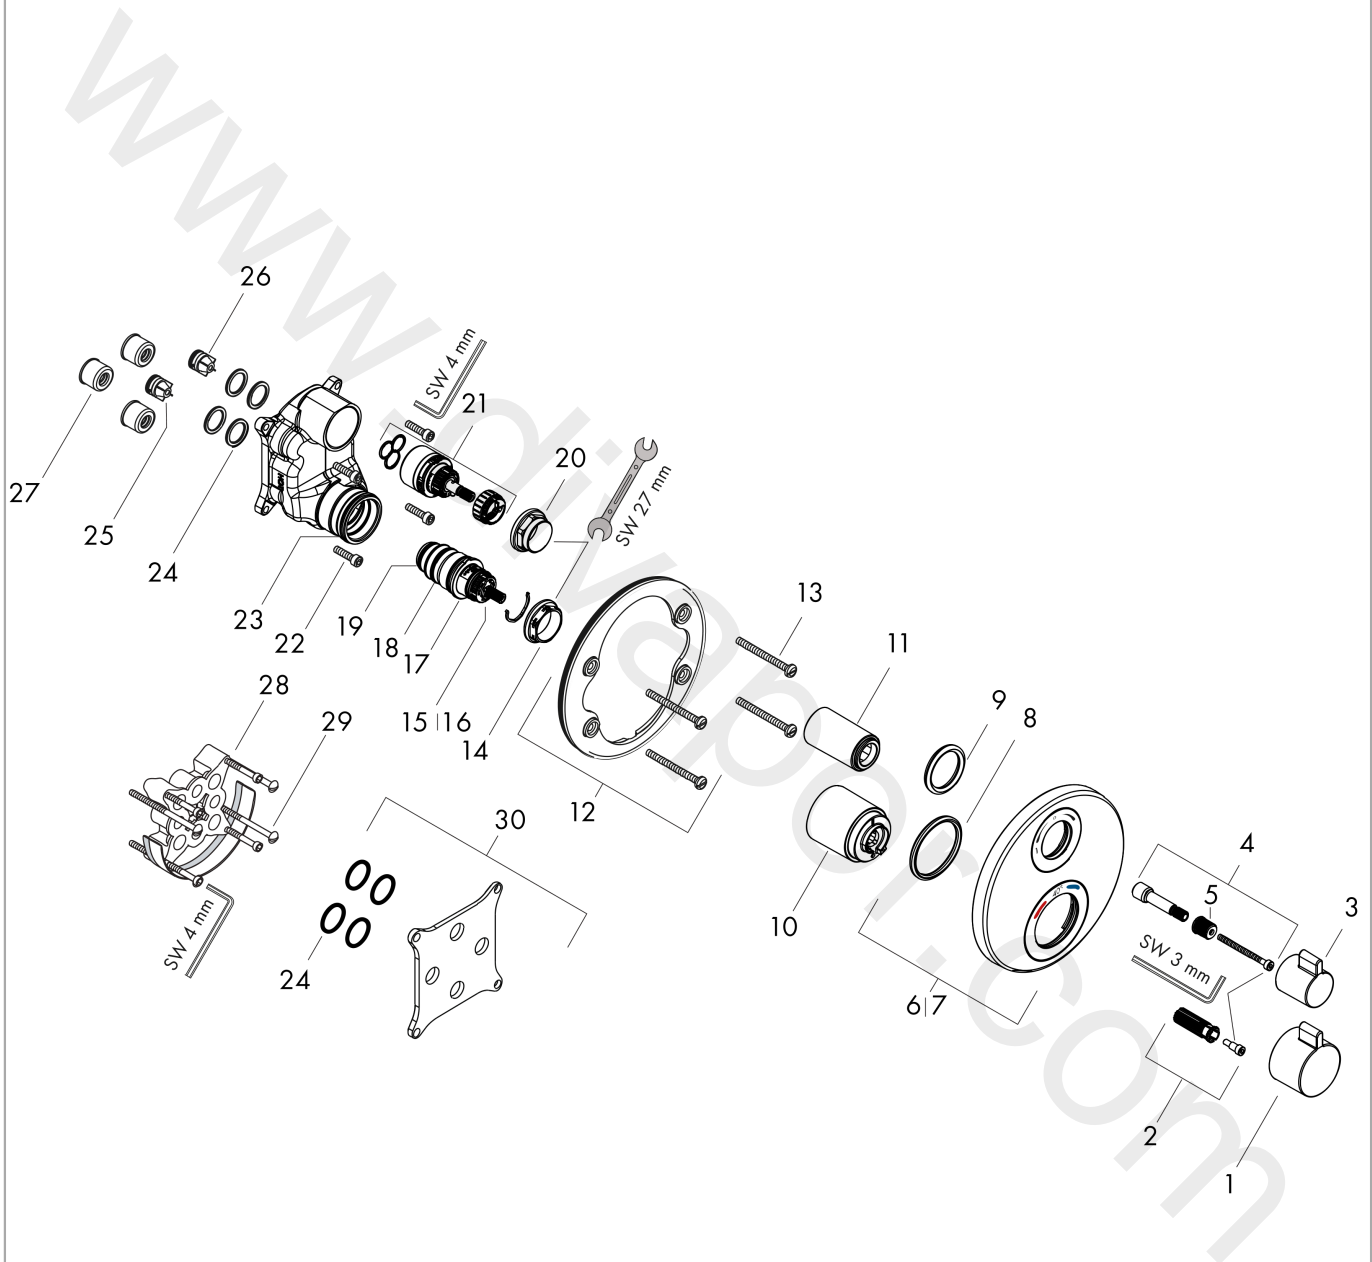

Ecostat S

Thermostat for concealed installation for 2 functions

Finish: **Polished Gold Optic** Article Number: **15758990**

Exploded Drawing

Year of production: >06/20

Ecostat S

Thermostat for concealed installation for 2 functions

Finish: Polished Gold Optic Article Number: 15758990

Spare part list

Year of production: >06/20

Pos.	Description	Article Number	Price	PU
1	handle for thermostat	92215990	£ 96,00	1
2	handle fixing set	95843000	£ 9,00	1
3	handle	92281XXX	> £ 51,00	-
4	adapter for handle	95252000	£ 64,00	1
5	handle fixing set	98932000	£ 16,10	1
6	escutcheon Ø 150 mm	92283XXX	> £ 96,00	-
7	escutcheon for exchanged connections	92563XXX	> £ 79,00	-
8	O-ring 44x4	98471000	£ 9,00	1
9	O-ring 30x5	98153000	£ 3,30	1
10	sleeve	92216990	£ 51,00	1
11	sleeve	95253990	£ 51,00	1
12	holder for escutcheon	98793000	£ 43,00	1
13	set of fixing screws	96454000	£ 9,00	1
14	nut	98913000	£ 20,50	1
15	thermostat cartridge	98282000	£ 110,00	1
16	cartridge for exchanged connections	92373000	£ 275,00	1
17	O-ring 20x1,5	98197000	£ 3,30	1
18	O-ring 25x1,5	98146000	£ 3,30	1
19	O-ring 25x2,5	92146000	£ 16,10	1
20	nut	95255000	£ 20,50	1
21	shut off unit with selector	98283000	£ 79,00	1
22	set of screws	96525000	£ 9,00	1
23	O-ring 36x2	98156000	£ 3,30	1
24	O-ring 16x2	98133000	£ 3,30	1
25	noise reduction	94073000	£ 25,00	1
26	non return valve (pressure-resistant up to 2 MPa)	92594000	£ 16,10	1
27	set of non return valves DW 15	97350000	£ 20,50	1
28	extension 25 mm	13595000	£ 75,00	1
29	set of fixing screws	97747000	£ 3,30	1
30	compensation set 1°	95521000	£ 173,00	1
a	concealed item	01800180	£ 163,00	1
b	Grease	90920000	£ 16,10	1
c	brake disc	92498000	£ 9,00	1