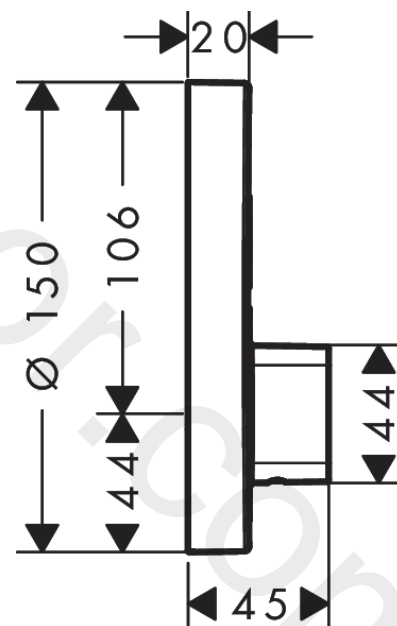

ShowerSelect S
Mixer for concealed installation for 2 functions
 Finish: **Chrome** Article Number: **15748000**

Description

product features

- 2 functions
- simultaneous use of several outlets
- maximum flow rate at 3 bar: 22 l/min
- flow rate of hand shower at 3 bar: 22 l/min
- flow rate upper outlet: 22 l/min
- flow rate lower outlet: 22 l/min
- ceramic cartridge for temperature control, Start/stop valve to operate the functions
- temperature limitation adjustable
- min. operating pressure: 1 bar
- max. operating pressure: 10 bar
- mixer is delivered with button On/Off
- connection type: basic set
- WRAS 2206035
- WRAS 2206035 - Approval letter

Article Details

Price excl. VAT 616,67 £

Technology

Certificates / Sustainability

Product image

Scale drawing

ShowerSelect S
Mixer for concealed installation for 2 functions
 Finish: **Chrome** Article Number: **15748000**

Flowchart

www.divapor.com

ShowerSelect S
Mixer for concealed installation for 2 functions
 Finish: **Chrome** Article Number: **15748000**

Exploded Drawing

Year of production: >05/14

ShowerSelect S
Mixer for concealed installation for 2 functions
 Finish: **Chrome** Article Number: **15748000**