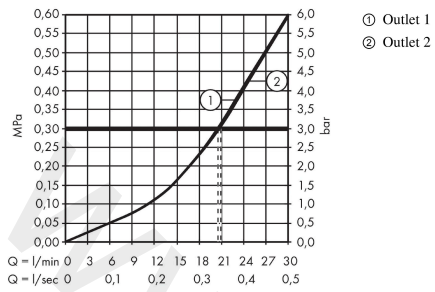

ShowerSelect S
Mixer for concealed installation for 2 functions
Finish: **Chrome** Article Number: **15748000**

Flowchart

www.divapor.com