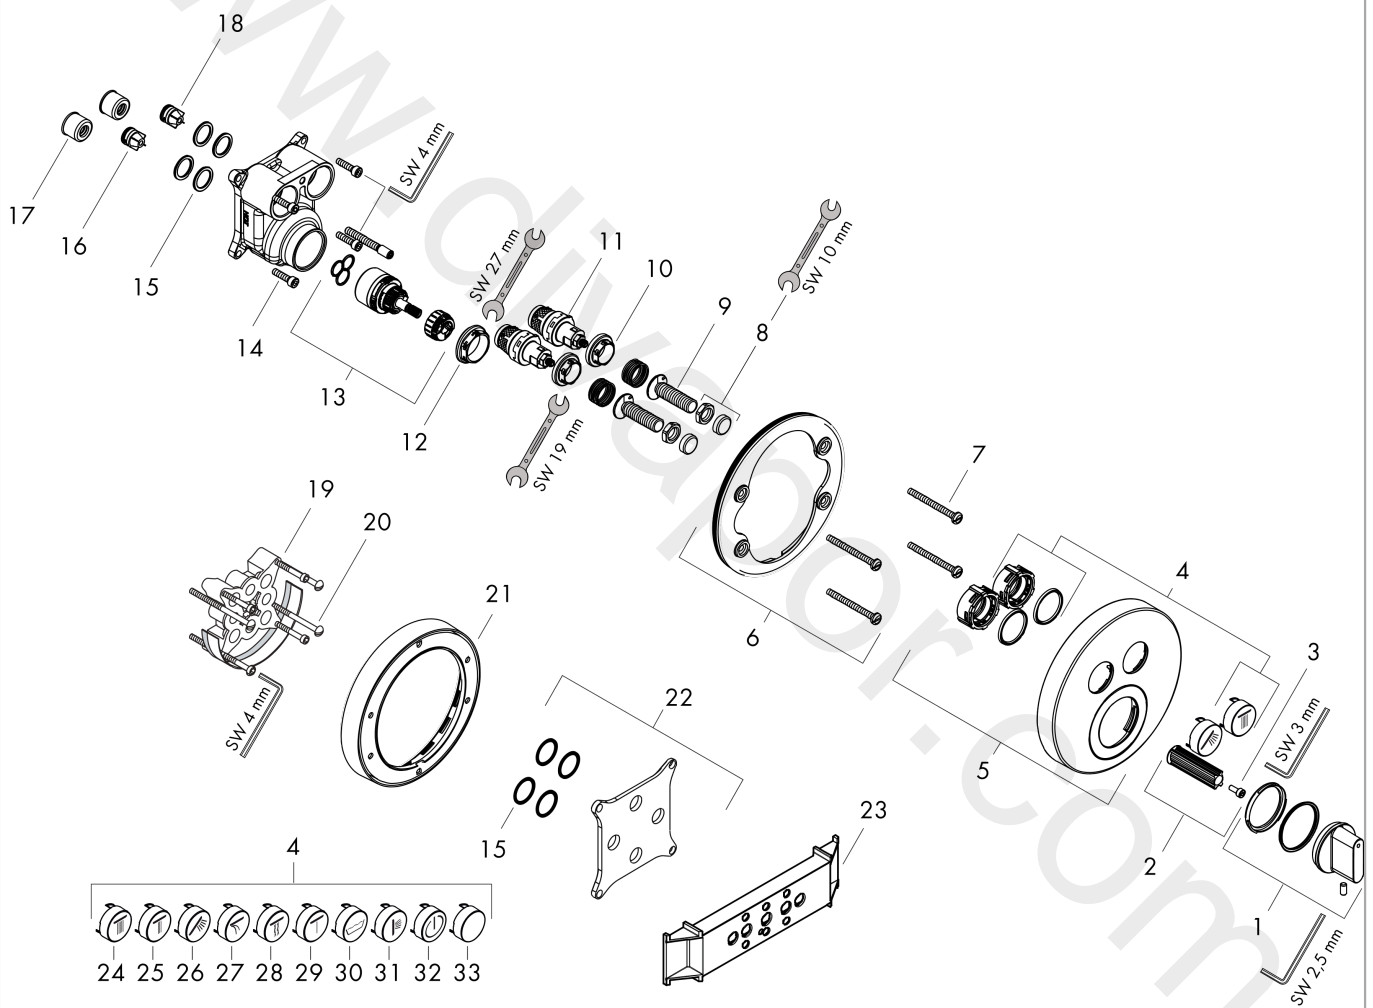

ShowerSelect S
Mixer for concealed installation for 2 functions
 Finish: **Chrome** Article Number: **15748000**

Description

product features

- 2 functions
- simultaneous use of several outlets
- maximum flow rate at 3 bar: 22 l/min
- flow rate of hand shower at 3 bar: 22 l/min
- flow rate upper outlet: 22 l/min
- flow rate lower outlet: 22 l/min
- ceramic cartridge for temperature control, Start/stop valve to operate the functions
- temperature limitation adjustable
- min. operating pressure: 1 bar
- max. operating pressure: 10 bar
- mixer is delivered with button On/Off
- connection type: basic set
- WRAS 2206035
- WRAS 2206035 - Approval letter

Flowchart

www.divapor.com

ShowerSelect S
Mixer for concealed installation for 2 functions
 Finish: **Chrome** Article Number: **15748000**

Exploded Drawing

Year of production: >05/14

ShowerSelect S
Mixer for concealed installation for 2 functions
 Finish: **Chrome** Article Number: **15748000**