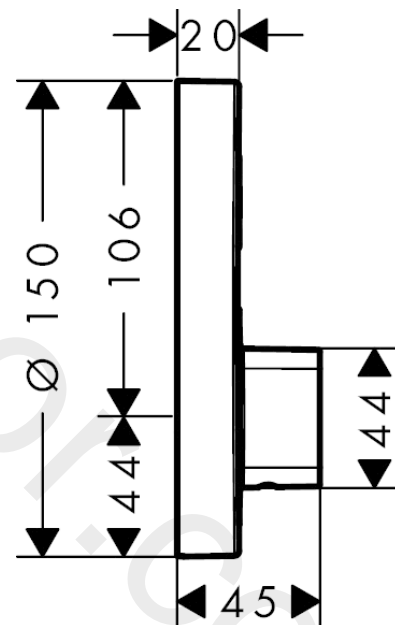

ShowerSelect S
Mixer for concealed installation for 1 function
 Finish: **Chrome** Article Number: **15747000**

Description

product features

- 1 function
- maximum flow rate at 3 bar: 21 l/min
- flow rate of hand shower at 3 bar: 12 l/min
- ceramic cartridge for temperature control, Start/stop valve to operate the functions
- temperature limitation adjustable
- min. operating pressure: 1 bar
- max. operating pressure: 10 bar
- mixer is delivered with button On/Off
- connection type: basic set
- WRAS 2206035
- WRAS 2206035 - Approval letter

Article Details

Price excl. VAT 554,17 £

Technology

Product image

Scale drawing

Flowchart

ShowerSelect S
Mixer for concealed installation for 1 function
 Finish: **Chrome** Article Number: **15747000**

Exploded Drawing