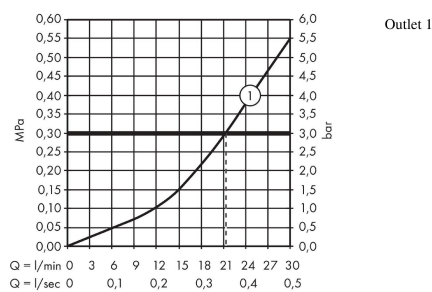

ShowerSelect S
Mixer for concealed installation for 1 function
 Finish: **Chrome** Article Number: **15747000**

Description

product features

- 1 function
- maximum flow rate at 3 bar: 21 l/min
- flow rate of hand shower at 3 bar: 12 l/min
- ceramic cartridge for temperature control, Start/stop valve to operate the functions
- temperature limitation adjustable
- min. operating pressure: 1 bar
- max. operating pressure: 10 bar
- mixer is delivered with button On/Off
- connection type: basic set
- WRAS 2206035
- WRAS 2206035 - Approval letter

Article Details

Price excl. VAT 554,17 £

Technology

Product image

Scale drawing

Flowchart

ShowerSelect S
Mixer for concealed installation for 1 function
 Finish: **Chrome** Article Number: **15747000**

Exploded Drawing