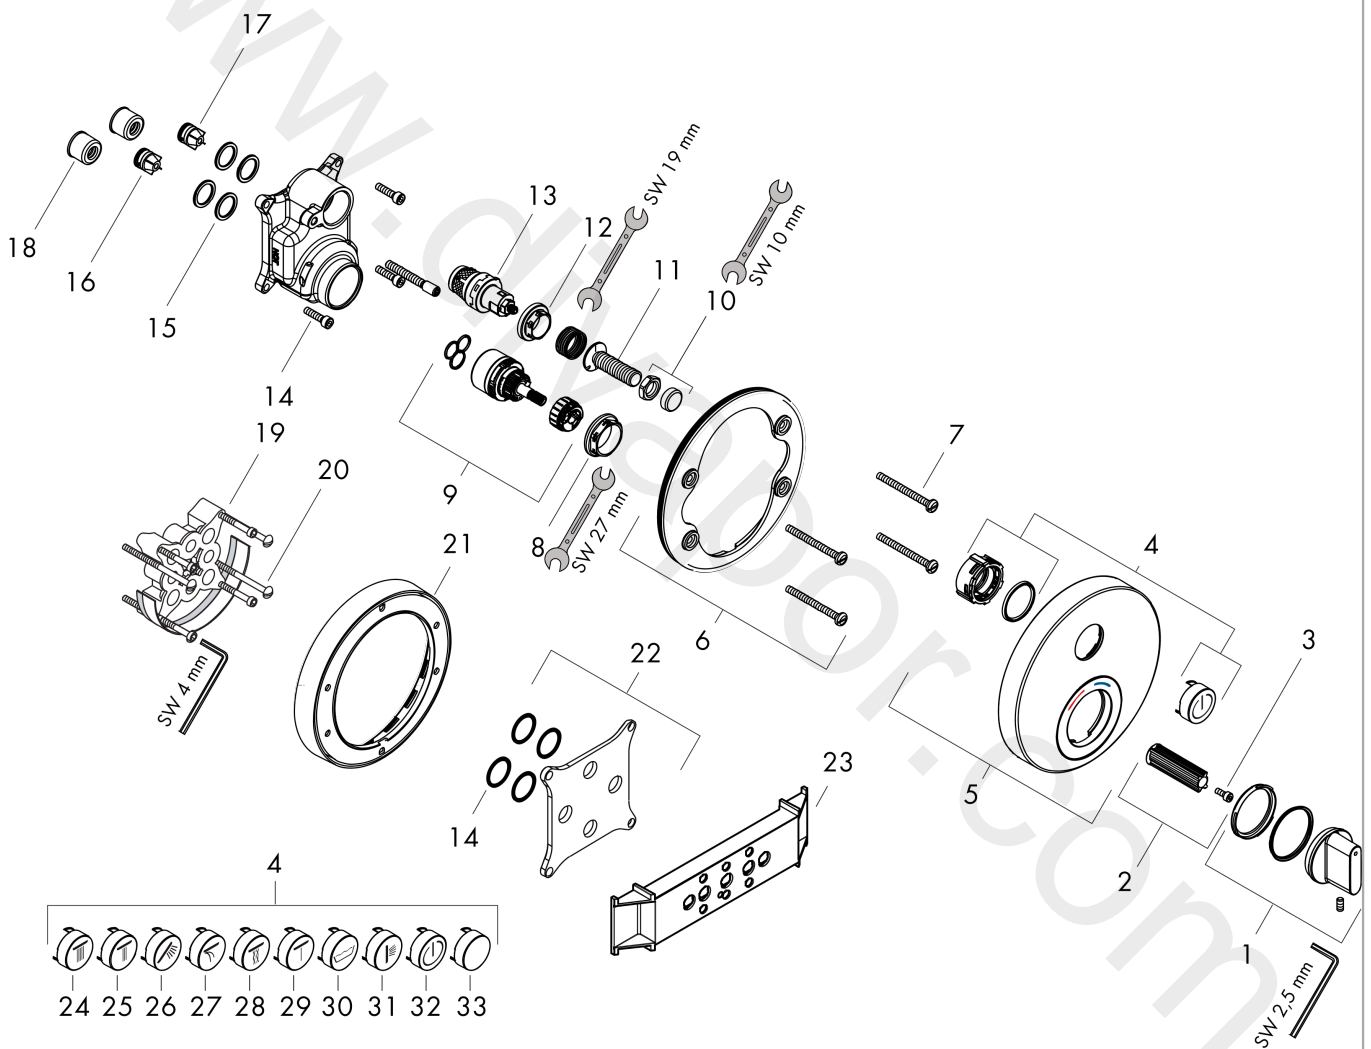

ShowerSelect S
Mixer for concealed installation for 1 function
Finish: **Chrome** Article Number: **15747000**

Exploded Drawing

Year of production: >03/15

ShowerSelect S
Mixer for concealed installation for 1 function
Finish: **Chrome** Article Number: **15747000**

Spare part list

Year of production: >03/15

Pos.	Description	Article Number	Price	PU
1	handle	92350000	£ 96,00	1
2	adapter for handle	92349000	£ 9,00	1
3	hexagon socket screw M4x10	97661000	£ 6,10	1
4	set of symbols	92218000	£ 79,00	1
5	escutcheon Ø 150 mm	92351000	£ 137,00	1
6	holder for escutcheon	98793000	£ 43,00	1
7	set of fixing screws	96454000	£ 9,00	1
8	nut	98913000	£ 20,50	1
9	cartridge, assy	98303000	£ 79,00	1
10	nut and flange	92696000	£ 16,10	1
11	Select-adapter	92219000	£ 6,10	1
12	nut	98368000	£ 13,30	1
13	shut off unit	95758000	£ 110,00	1
14	set of screws	96525000	£ 9,00	1
15	O-ring 16x2	98133000	£ 3,30	1
16	non return valve (pressure-resistant up to 2 MPa)	92594000	£ 16,10	1
17	non return valve	97980000	£ 16,10	1
18	noise reduction	94073000	£ 25,00	1
19	extension 25 mm	13595000	£ 75,00	1
20	set of fixing screws	97747000	£ 3,30	1
21	extension 22 mm (Ø 150 mm)	13597000	£ 72,00	1
22	compensation set 1°	95521000	£ 173,00	1
23	fit-up aid	92540000	£ 14,10	1
24	symbol head shower Rain large	93571880	£ 9,00	1
25	symbol head shower Rain small	93572880	£ 9,00	1
26	symbol handshower	93573880	£ 9,00	1
27	symbol Flood jet	93574880	£ 9,00	1
28	symbol Whirl	93575880	£ 9,00	1
29	symbol Mono	93576880	£ 9,00	1
30	symbol tub	93577880	£ 9,00	1
31	symbol body shower	93578880	£ 9,00	1
32	symbol ON/OFF	93579880	£ 9,00	1
33	pushbutton	93955880	£ 20,50	1
a	concealed item	01800180	£ 163,00	1
b	adapter for exchanged connections	93181000	£ 275,00	1
c	shut off unit (special)	92361000	£ 110,00	1