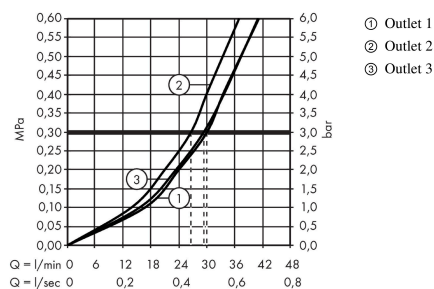

ShowerSelect S
Valve for concealed installation for 3 functions
 Finish: **Chrome** Article Number: **15745007**

Description

product features

- 3 functions
- simultaneous use of several outlets
- Start/stop valve to operate the functions
- maximum flow rate at 3 bar: 30 l/min
- flow rate by simultaneous use of all outlets: 44 l/min
- min. operating pressure: 1 bar
- max. operating pressure: 10 bar
- connection type: basic set
- thermostat is delivered with buttons Rain large, Whirl, Waterfall

Technology

Product image

Scale drawing

Flowchart

ShowerSelect S
Valve for concealed installation for 3 functions
 Finish: **Chrome** Article Number: **15745007**

Installation examples

ShowerSelect S
Valve for concealed installation for 3 functions
 Finish: **Chrome** Article Number: **15745007**