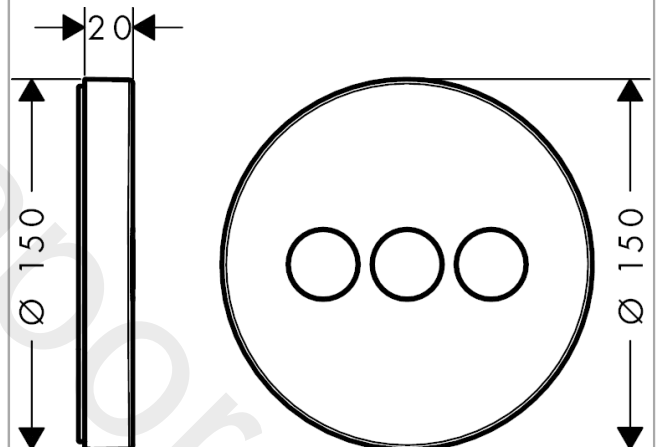

Scale drawing