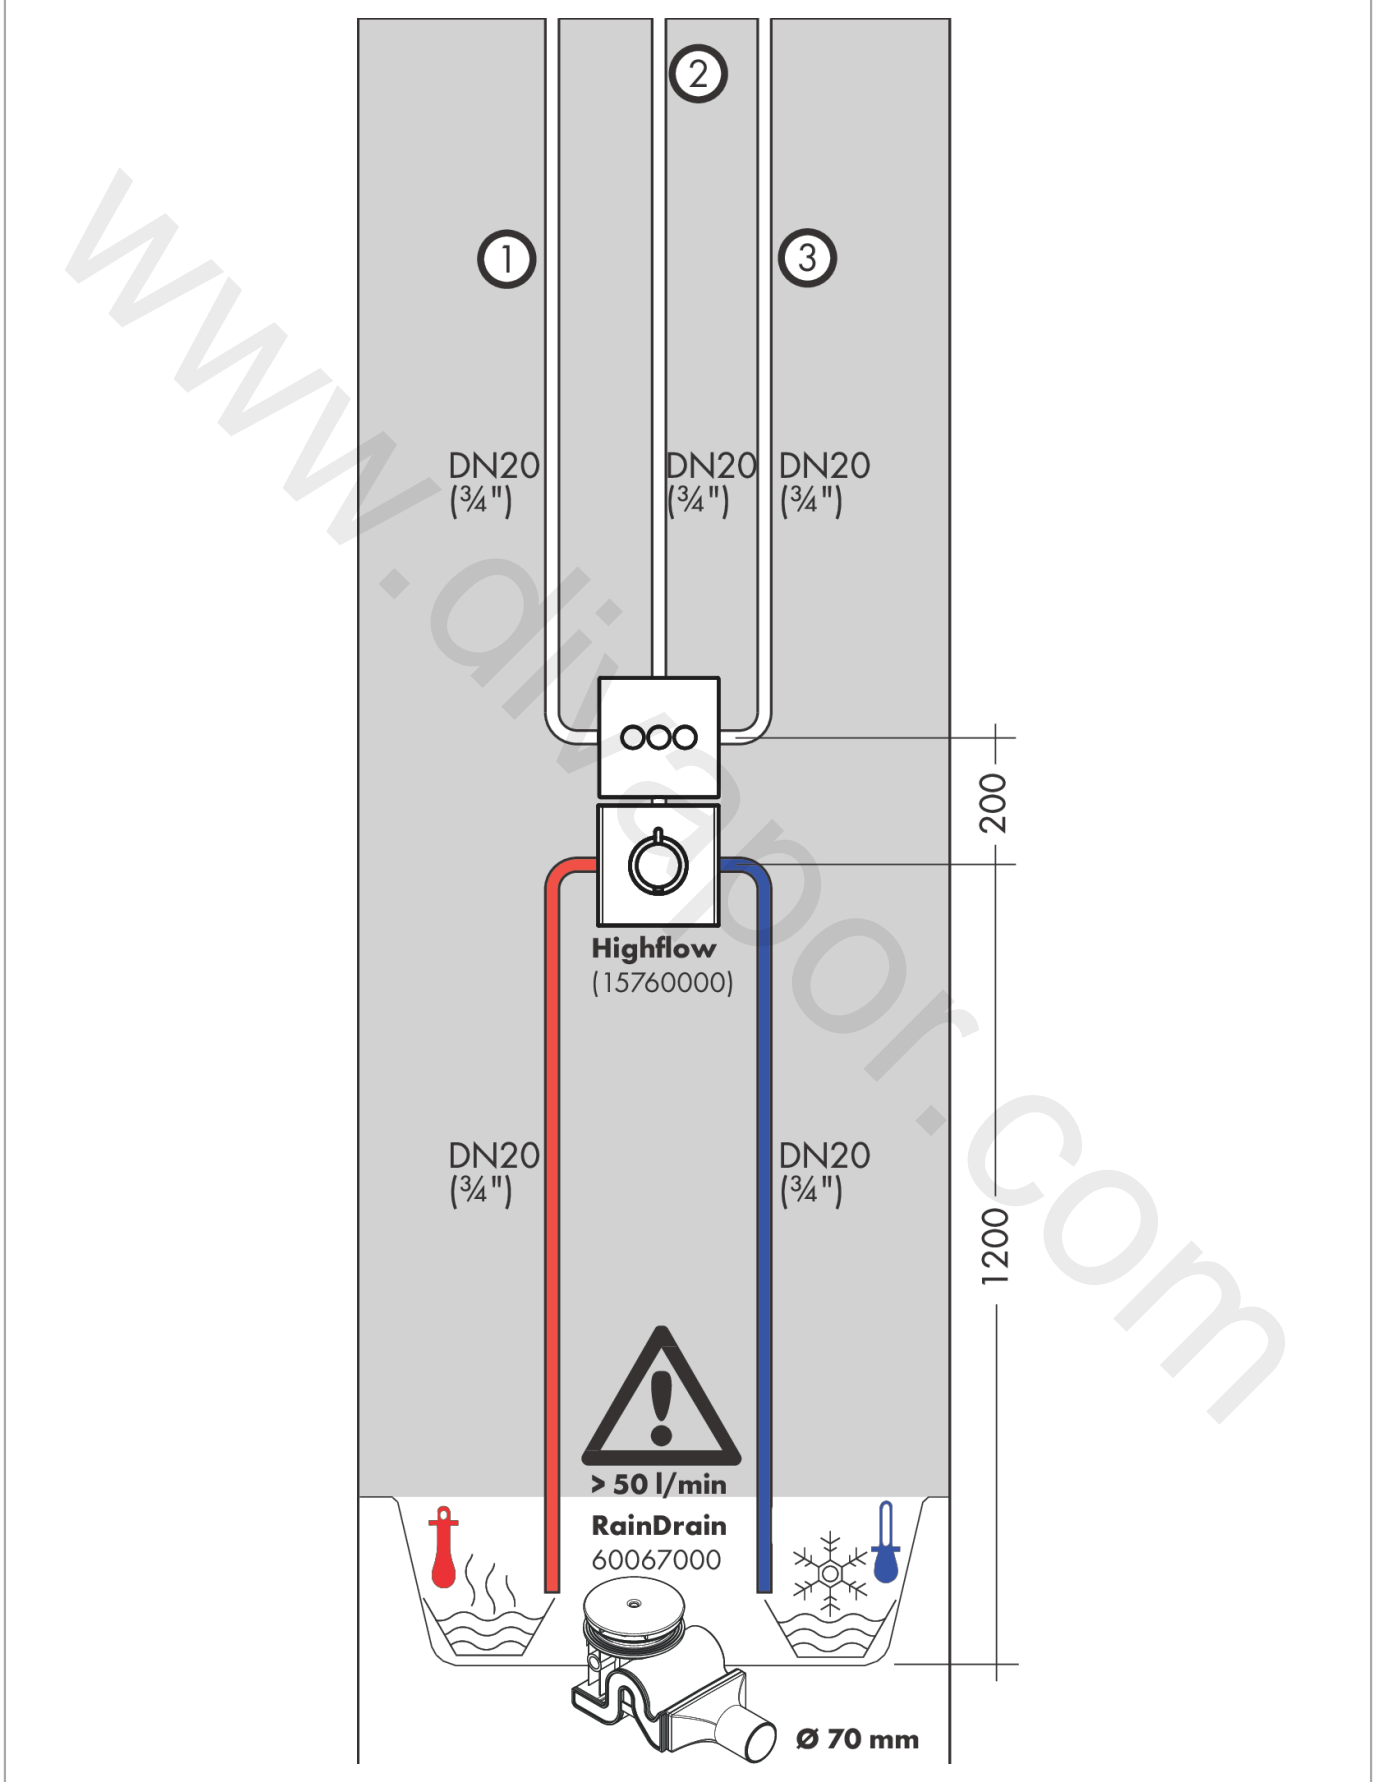

ShowerSelect S
Valve for concealed installation for 3 functions
Finish: **Chrome** Article Number: **15745007**

Installation examples