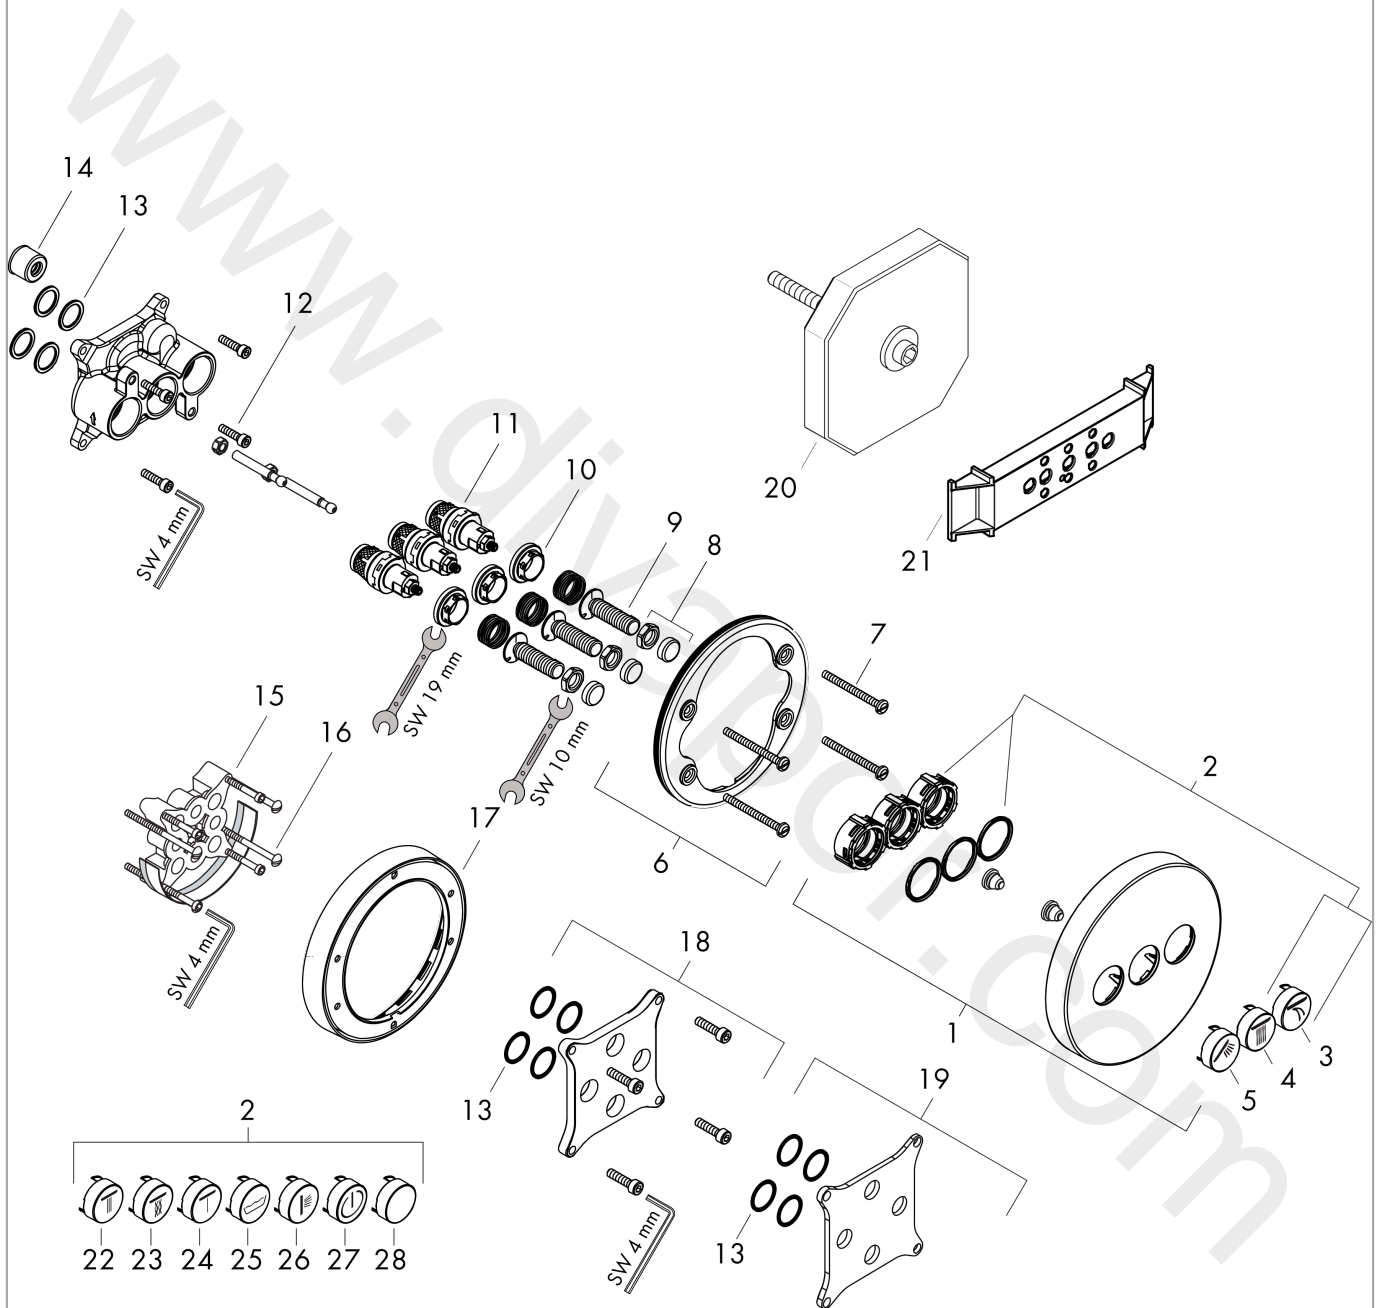

ShowerSelect S
Valve for concealed installation for 3 functions
 Finish: **Chrome** Article Number: **15745007**

Description

product features

- 3 functions
- simultaneous use of several outlets
- Start/stop valve to operate the functions
- maximum flow rate at 3 bar: 30 l/min
- flow rate by simultaneous use of all outlets: 44 l/min
- min. operating pressure: 1 bar
- max. operating pressure: 10 bar
- connection type: basic set
- thermostat is delivered with buttons Rain large, Whirl, Waterfall

Exploded Drawing

Year of production: >07/18

ShowerSelect S
Valve for concealed installation for 3 functions
 Finish: **Chrome** Article Number: **15745007**

Spare part list

Year of production: >07/18

Pos.	Description	Article Number	Price	PU
1	escutcheon Ø 150 mm	92324000	£ 64,00	1
2	set of symbols	92218000	£ 79,00	1
3	symbol Flood jet	93574880	£ 9,00	1
4	symbol handshower	93573880	£ 9,00	1
5	symbol head shower Rain large	93571880	£ 9,00	1
6	holder for escutcheon	98793000	£ 43,00	1
7	set of fixing screws	96454000	£ 9,00	1
8	nut and flange	92696000	£ 16,10	1
9	Select-adapter	92219000	£ 6,10	1
10	nut	98368000	£ 13,30	1
11	shut off unit	95758000	£ 110,00	1
12	set of screws	96525000	£ 9,00	1
13	O-ring 16x2	98133000	£ 3,30	1
14	noise reduction	94073000	£ 25,00	1
15	extension 25 mm	13595000	£ 75,00	1
16	set of fixing screws	97747000	£ 3,30	1
17	extension 22 mm (Ø 150 mm)	13597000	£ 72,00	1
18	extension 10 mm for iBox universal with shut-off unit	92332000	£ 137,00	1
19	compensation set 1°	95521000	£ 173,00	1
20	flushing unit complete	15956000	-	1
21	fit-up aid	92540000	£ 14,10	1
22	symbol head shower Rain small	93572880	£ 9,00	1
23	symbol Whirl	93575880	£ 9,00	1
24	symbol Mono	93576880	£ 9,00	1
25	symbol tub	93577880	£ 9,00	1
26	symbol body shower	93578880	£ 9,00	1
27	symbol ON/OFF	93579880	£ 9,00	1
28	pushbutton	93955880	£ 20,50	1
a	concealed item	01800180	£ 163,00	1
b	shut off unit (special)	92361000	£ 110,00	1
c	Grease	90920000	£ 16,10	1