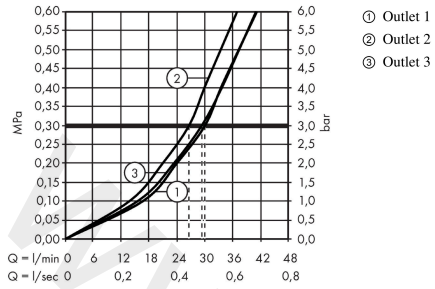

ShowerSelect S
Valve for concealed installation for 3 functions
Finish: **Chrome** Article Number: **15745000**

Flowchart

www.divapor.com