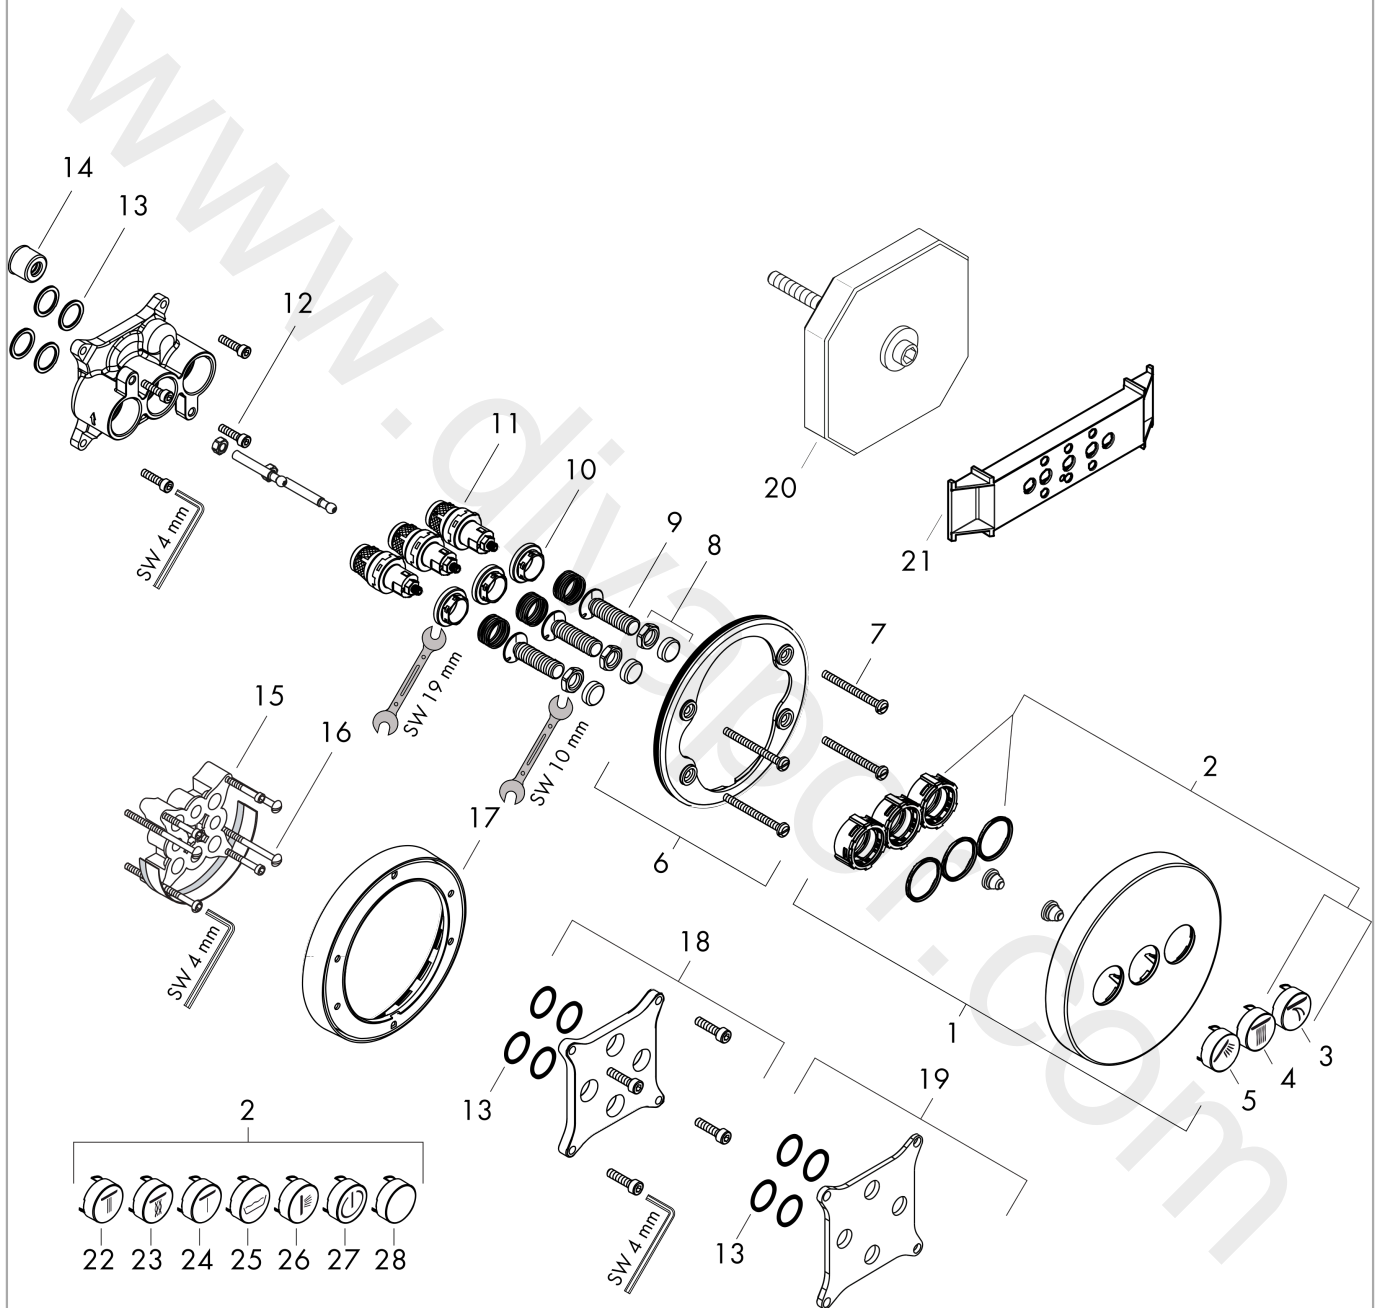

ShowerSelect S
Valve for concealed installation for 3 functions
Finish: **Chrome** Article Number: **15745000**

Exploded Drawing

Year of production: >05/18

ShowerSelect S
Valve for concealed installation for 3 functions
Finish: **Chrome** Article Number: **15745000**

Spare part list

Year of production: >05/18

Pos.	Description	Article Number	Price	PU
1	escutcheon Ø 150 mm	92324000	£ 64,00	1
2	set of symbols	92218000	£ 79,00	1
3	symbol Flood jet	93574880	£ 9,00	1
4	symbol head shower Rain large	93571880	£ 9,00	1
5	symbol handshower	93573880	£ 9,00	1
6	holder for escutcheon	98793000	£ 43,00	1
7	set of fixing screws	96454000	£ 9,00	1
8	nut and flange	92696000	£ 16,10	1
9	Select-adapter	92219000	£ 6,10	1
10	nut	98368000	£ 13,30	1
11	shut off unit	95758000	£ 110,00	1
12	set of screws	96525000	£ 9,00	1
13	O-ring 16x2	98133000	£ 3,30	1
14	noise reduction	94073000	£ 25,00	1
15	extension 25 mm	13595000	£ 75,00	1
16	set of fixing screws	97747000	£ 3,30	1
17	extension 22 mm (Ø 150 mm)	13597000	£ 72,00	1
18	extension 10 mm for iBox universal with shut-off unit	92332000	£ 137,00	1
19	compensation set 1°	95521000	£ 173,00	1
20	flushing unit complete	15956000	-	1
21	fit-up aid	92540000	£ 14,10	1
22	symbol head shower Rain small	93572880	£ 9,00	1
23	symbol Whirl	93575880	£ 9,00	1
24	symbol Mono	93576880	£ 9,00	1
25	symbol tub	93577880	£ 9,00	1
26	symbol body shower	93578880	£ 9,00	1
27	symbol ON/OFF	93579880	£ 9,00	1
28	pushbutton	93955880	£ 20,50	1
a	concealed item	01800180	£ 163,00	1
b	shut off unit (special)	92361000	£ 110,00	1
c	Grease	90920000	£ 16,10	1