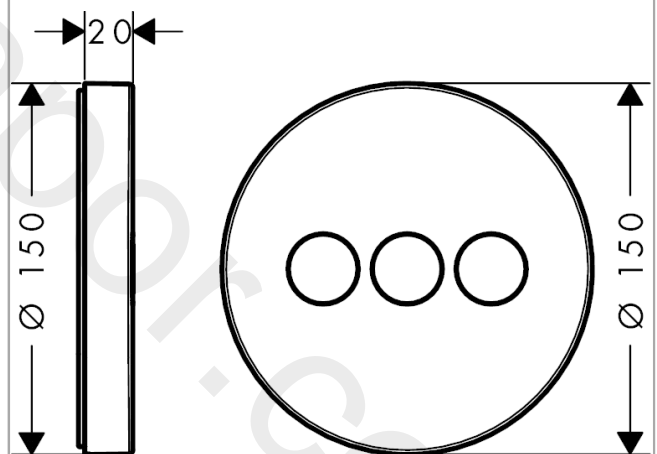

ShowerSelect S
Valve for concealed installation for 3 functions
 Finish: **Chrome** Article Number: **15745000**

Description

product features

- 3 functions
- simultaneous use of several outlets
- Start/stop valve to operate the functions
- maximum flow rate at 3 bar: 30 l/min
- flow rate upper outlet: 26 l/min
- Flow rate left and right: 29 l/min
- flow rate by simultaneous use of all outlets: 30 l/min
- min. operating pressure: 1 bar
- max. operating pressure: 10 bar
- connection type: basic set
- Valve is delivered with buttons Rain large, Whirl, Waterfall
- WRAS 2012028
- WRAS 2012028 - WRAS Approval Letter

Article Details

Price excl. VAT 487,50 £

Technology

Certificates / Sustainability

Product image

Scale drawing

ShowerSelect S
Valve for concealed installation for 3 functions
 Finish: **Chrome** Article Number: **15745000**