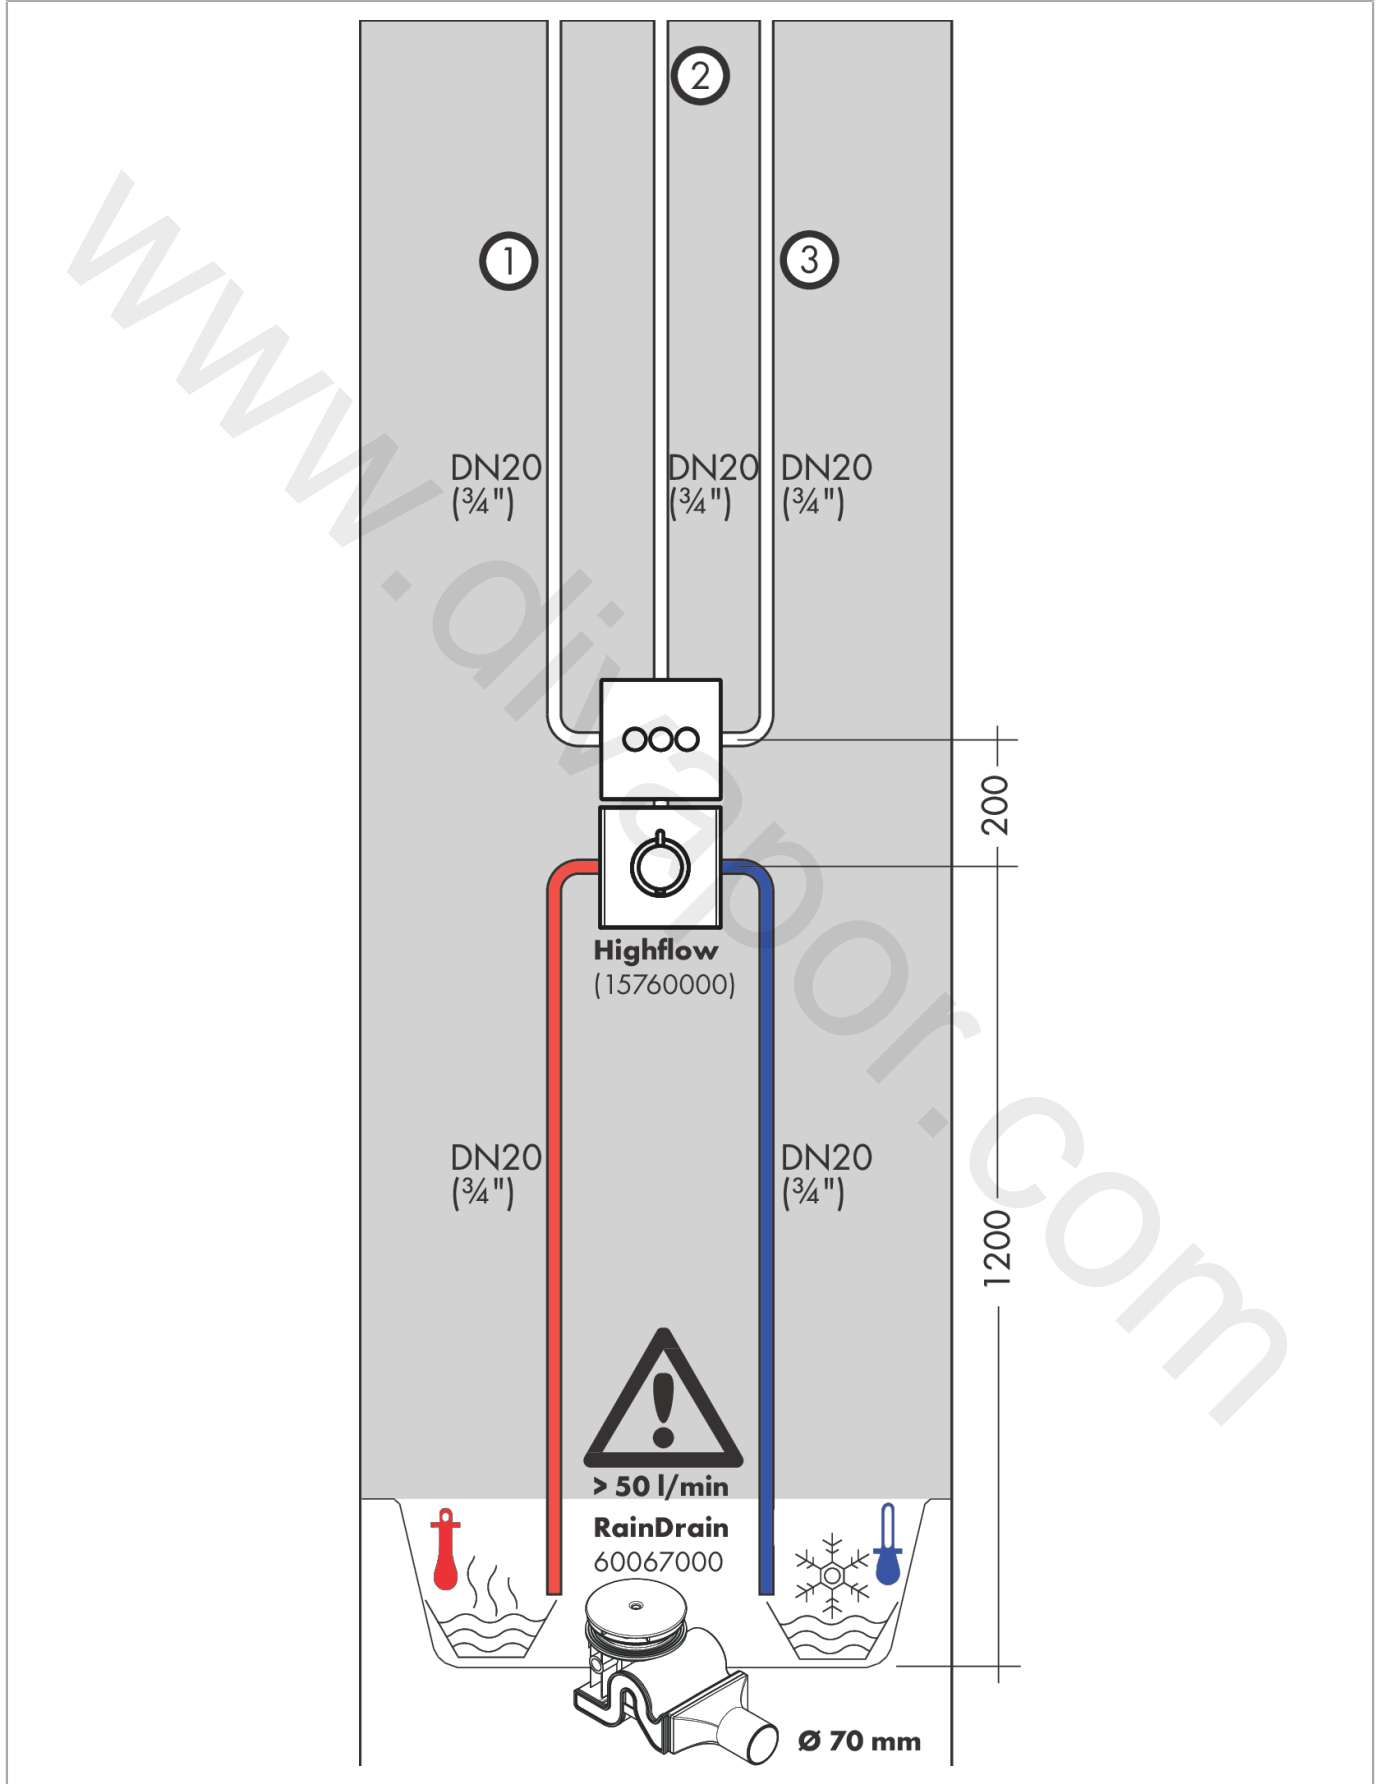

ShowerSelect S
Valve for concealed installation for 3 functions
Finish: **Chrome** Article Number: **15745000**

Installation examples