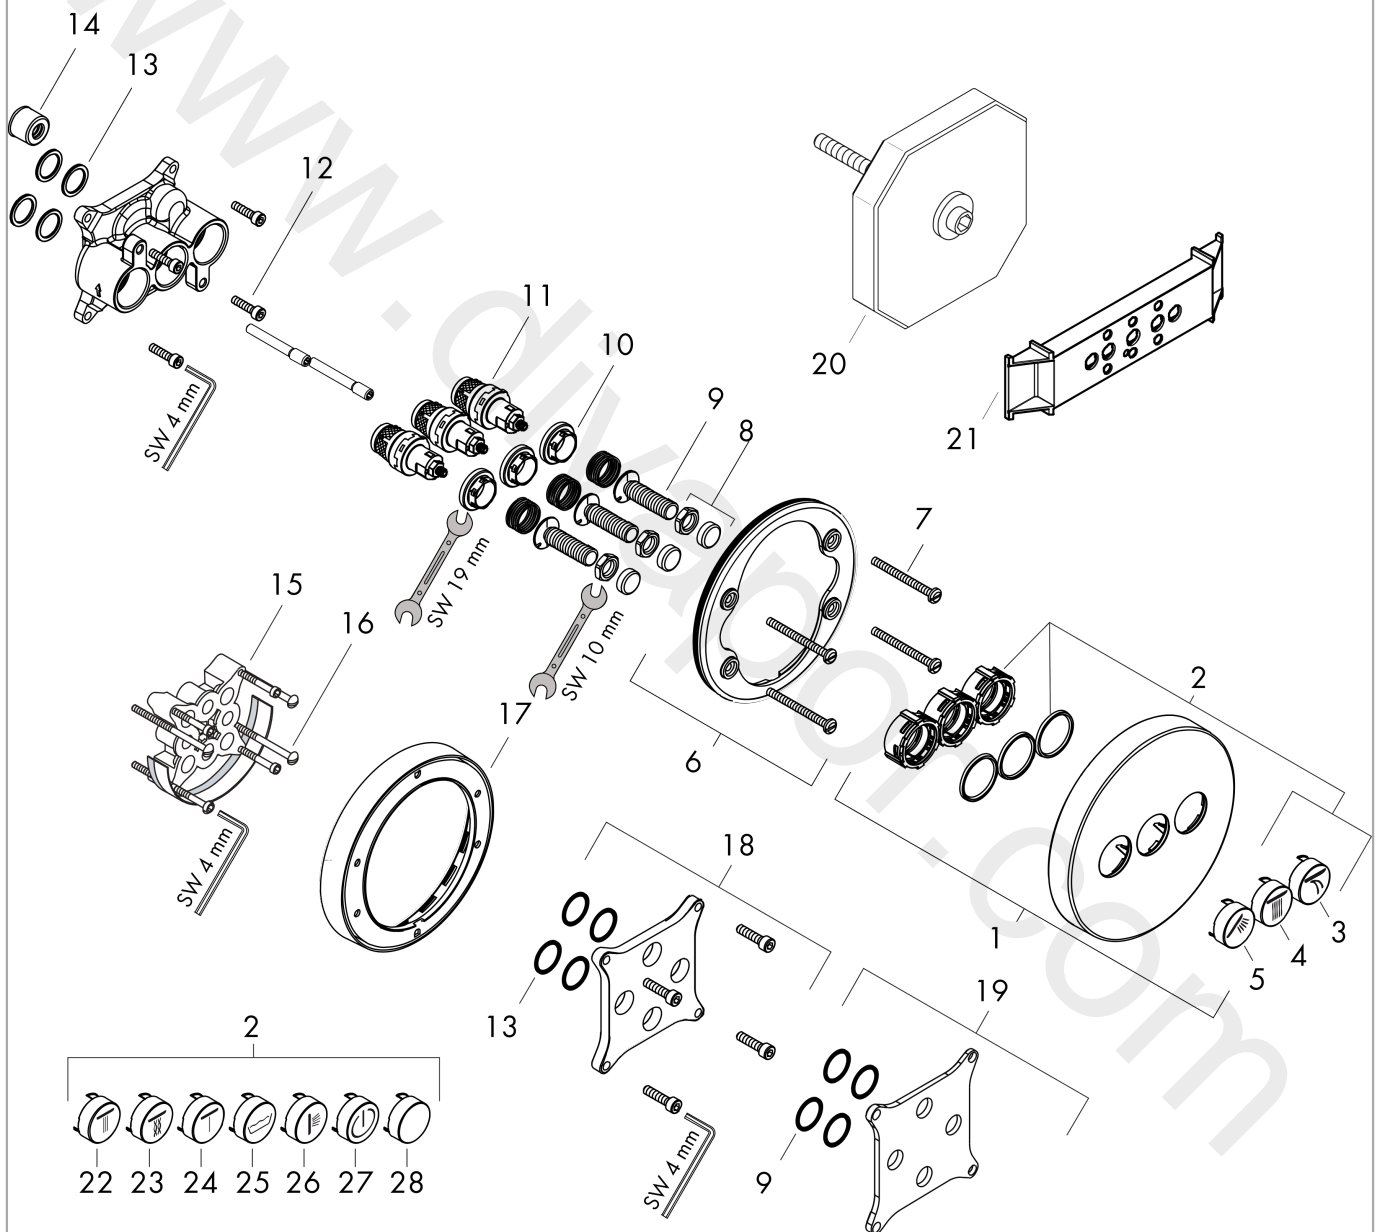

ShowerSelect S
Valve for concealed installation for 3 functions
 Surfaces: Article Number: **15745000**

Exploded Drawing

Year of production: **05/14 - 04/18**

ShowerSelect S
Valve for concealed installation for 3 functions
 Surfaces: Article Number: **15745000**

Spare part list

Year of production: **05/14 - 04/18**

Pos.	Description	Article Number	Price	PU
1	escutcheon Ø 150 mm	92324000	£ 64,00	1
2	set of symbols	92218000	£ 79,00	1
3	symbol Flood jet	93574880	£ 9,00	1
4	symbol handshower	93573880	£ 9,00	1
5	symbol head shower Rain large	93571880	£ 9,00	1
6	holder for escutcheon	98793000	£ 43,00	1
7	set of fixing screws	96454000	£ 9,00	1
8	nut and flange	92696000	£ 16,10	1
9	Select-adapter	92219000	£ 6,10	1
10	nut	98368000	£ 13,30	1
11	shut off unit	95758000	£ 110,00	1
12	set of screws	96525000	£ 9,00	1
13	O-ring 16x2	98133000	£ 3,30	1
14	noise reduction	94073000	£ 25,00	1
15	extension 25 mm	13595000	£ 75,00	1
16	set of fixing screws	97747000	£ 3,30	1
17	extension 22 mm (Ø 150 mm)	13597000	£ 72,00	1
18	extension 10 mm for iBox universal with shut-off unit	92332000	£ 137,00	1
19	compensation set 1°	95521000	£ 173,00	1
20	flushing unit complete	15956000	-	1
21	fit-up aid	92540000	£ 14,10	1
22	symbol head shower Rain small	93572880	£ 9,00	1
23	symbol Whirl	93575880	£ 9,00	1
24	symbol Mono	93576880	£ 9,00	1
25	symbol tub	93577880	£ 9,00	1
26	symbol body shower	93578880	£ 9,00	1
27	symbol ON/OFF	93579880	£ 9,00	1
28	pushbutton	93955880	£ 20,50	1
a	concealed item	01800180	£ 163,00	1
b	shut off unit (special)	92361000	£ 110,00	1
c	Grease	90920000	£ 16,10	1