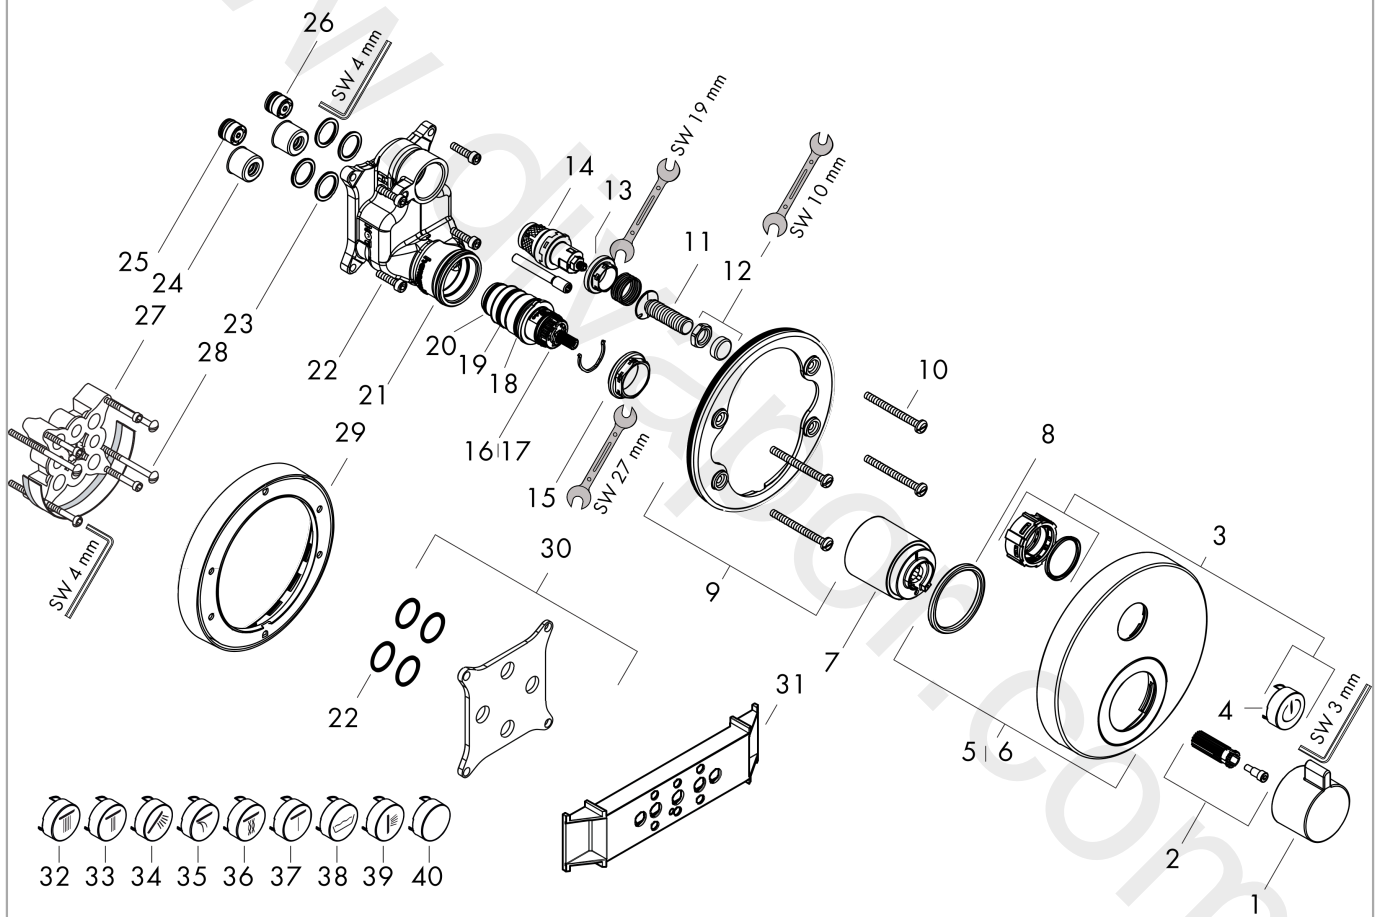

ShowerSelect S
Thermostat for concealed installation for 1 function
Finish: **Chrome** Article Number: **15744000**

Exploded Drawing

Year of production: >03/15

ShowerSelect S
Thermostat for concealed installation for 1 function
Finish: **Chrome** Article Number: **15744000**

Spare part list

Year of production: >03/15

Pos.	Description	Article Number	Price	PU
1	handle for thermostat	92215000	£ 64,00	1
2	handle fixing set	95843000	£ 9,00	1
3	set of symbols	92218000	£ 79,00	1
4	symbol ON/OFF	93579880	£ 9,00	1
5	escutcheon Ø 150 mm	92272000	£ 110,00	1
6	escutcheon for exchanged connections	92390000	£ 96,00	1
7	sleeve	92216000	£ 35,00	1
8	O-ring 44x4	98471000	£ 9,00	1
9	holder for escutcheon	98793000	£ 43,00	1
10	set of fixing screws	96454000	£ 9,00	1
11	Select-adapter	92219000	£ 6,10	1
12	nut and flange	92696000	£ 16,10	1
13	nut	98368000	£ 13,30	1
14	shut off unit	95758000	£ 110,00	1
15	nut	98913000	£ 20,50	1
16	thermostat cartridge	98282000	£ 110,00	1
17	cartridge for exchanged connections	92373000	£ 275,00	1
18	O-ring 25x2,5	92146000	£ 16,10	1
19	O-ring 25x1,5	98146000	£ 3,30	1
20	O-ring 20x1,5	98197000	£ 3,30	1
21	O-ring 36x2	98156000	£ 3,30	1
22	set of screws	96525000	£ 9,00	1
23	O-ring 16x2	98133000	£ 3,30	1
24	noise reduction	94073000	£ 25,00	1
25	non return valve (pressure-resistant up to 2 MPa)	92594000	£ 16,10	1
26	non return valve	97980000	£ 16,10	1
27	extension 25 mm	13595000	£ 75,00	1
28	set of fixing screws	97747000	£ 3,30	1
29	extension 22 mm (Ø 150 mm)	13597000	£ 72,00	1
30	compensation set 1°	95521000	£ 173,00	1
31	fit-up aid	92540000	£ 14,10	1
32	symbol head shower Rain large	93571880	£ 9,00	1
33	symbol head shower Rain small	93572880	£ 9,00	1
34	symbol handshower	93573880	£ 9,00	1
35	symbol Flood jet	93574880	£ 9,00	1
36	symbol Whirl	93575880	£ 9,00	1
37	symbol Mono	93576880	£ 9,00	1
38	symbol tub	93577880	£ 9,00	1
39	symbol body shower	93578880	£ 9,00	1
40	pushbutton	93955880	£ 20,50	1
a	concealed item	01800180	£ 163,00	1