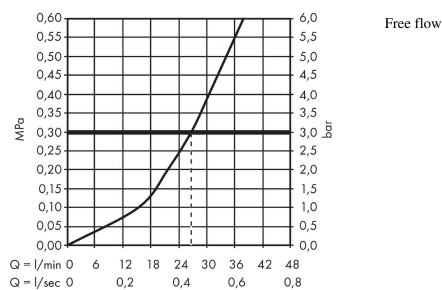

**ShowerSelect S**  
**Thermostat for concealed installation for 1 function**  
 Finish: **Chrome** Article Number: **15744000**

**Description**

**product features**

- 1 function
- Select push-button on/off control for 1 outlet
- thermostat cartridge, Start/stop valve to operate the functions
- maximum flow rate at 3 bar: 26,7 l/min
- min. operating pressure: 1 bar
- max. operating pressure: 10 bar
- safety stop at 40 °C
- temperature limitation adjustable
- connection type: basic set
- thermostat is delivered with button On/Off
- WRAS 2211001 - Approval letter
- WRAS 2211001

**Article Details**

Price excl. VAT 666,67 £

**Technology**

**Certificates / Sustainability**

**Product image**

**Scale drawing**

**Flowchart**

**ShowerSelect S**  
**Thermostat for concealed installation for 1 function**  
 Finish: **Chrome** Article Number: **15744000**