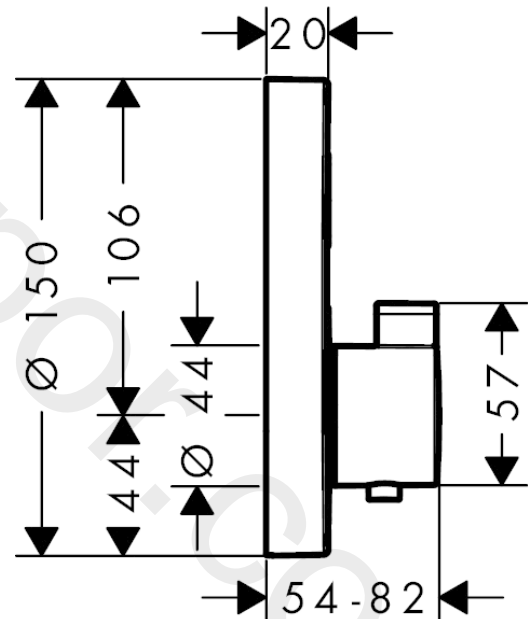

Scale drawing