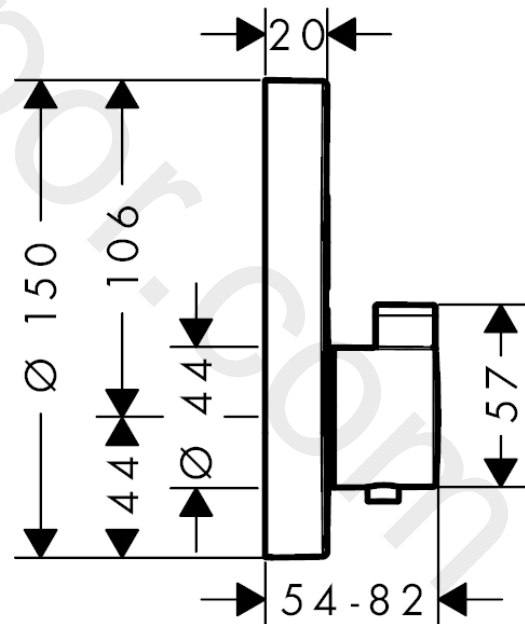

#### product features

- 2 functions
- simultaneous use of several outlets
- Select push-button on/off control for 2 outlets
- thermostat cartridge, Start/stop valve to operate the functions
- maximum flow rate at 3 bar: 29,7 l/min
- flow rate upper outlet: 25 l/min
- flow rate lower outlet: 23 l/min
- flow rate by simultaneous use of all outlets: 29,7 l/min
- min. operating pressure: 1 bar
- max. operating pressure: 10 bar
- safety stop at 40 °C
- temperature limitation adjustable
- connection type: basic set
- thermostat is delivered with buttons hand shower and Rain large
- WRAS 2211001 - Approval letter
- WRAS 2211001

### Scale drawing

**ShowerSelect S**

**Thermostat for concealed installation for 2 functions**

Finish: **Polished Gold Optic** Article Number: **15743990**

**Flowchart**

**ShowerSelect S**

**Thermostat for concealed installation for 2 functions**