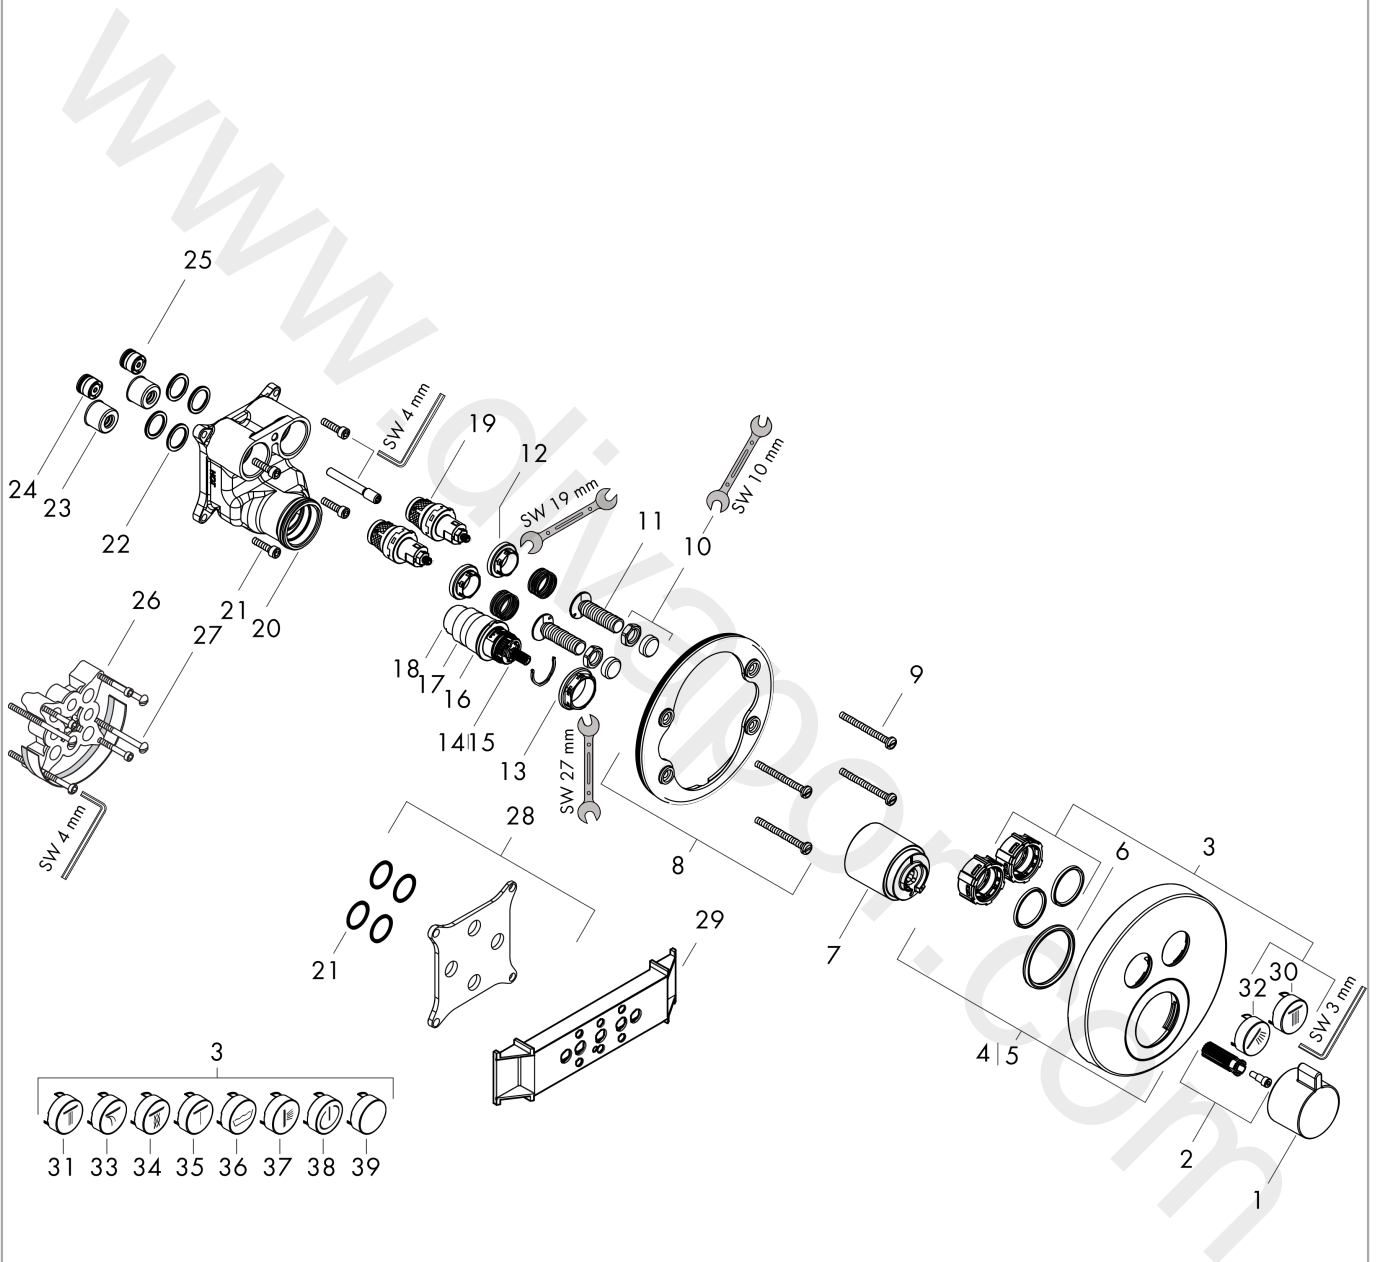

### Product image

### Scale drawing

**ShowerSelect S**

**Thermostat for concealed installation for 2 functions**

Finish: **Polished Gold Optic** Article Number: **15743990**

**Flowchart**

**ShowerSelect S**

**Thermostat for concealed installation for 2 functions**

Finish: **Polished Gold Optic** Article Number: **15743990**

**Exploded Drawing**

Year of production: >06/20

### Spare part list

Year of production: >06/20

Pos.	Description	Article Number	Price	PU
1	handle for thermostat	92215990	£ 96,00	1
2	handle fixing set	95843000	£ 9,00	1
3	set of symbols	92218000	£ 79,00	1
4	escutcheon Ø 150 mm	92325990	£ 96,00	1
5	escutcheon for exchanged connections	92391XXX	> £ 96,00	-
6	O-ring 44x4	98471000	£ 9,00	1
7	sleeve	92216990	£ 51,00	1
8	holder for escutcheon	98793000	£ 43,00	1
9	set of fixing screws	96454000	£ 9,00	1
10	nut and flange	92696000	£ 16,10	1
11	Select-adapter	92219000	£ 6,10	1
12	nut	98368000	£ 13,30	1
13	nut	98913000	£ 20,50	1
14	thermostat cartridge	98282000	£ 110,00	1
15	cartridge for exchanged connections	92373000	£ 275,00	1
16	O-ring 20x1,5	98197000	£ 3,30	1
17	O-ring 25x1,5	98146000	£ 3,30	1
18	O-ring 25x2,5	92146000	£ 16,10	1
19	shut off unit	95758000	£ 110,00	1
20	O-ring 36x2	98156000	£ 3,30	1
21	set of screws	96525000	£ 9,00	1
22	O-ring 16x2	98133000	£ 3,30	1
23	noise reduction	94073000	£ 25,00	1
24	non return valve (pressure-resistant up to 2 MPa)	92594000	£ 16,10	1
25	non return valve	97980000	£ 16,10	1
26	extension 25 mm	13595000	£ 75,00	1
27	set of fixing screws	97747000	£ 3,30	1
28	compensation set 1°	95521000	£ 173,00	1
29	fit-up aid	92540000	£ 14,10	1
30	symbol head shower Rain large	93571880	£ 9,00	1
31	symbol head shower Rain small	93572880	£ 9,00	1
32	symbol handshower	93573880	£ 9,00	1
33	symbol Flood jet	93574880	£ 9,00	1
34	symbol Whirl	93575880	£ 9,00	1
35	symbol Mono	93576880	£ 9,00	1
36	symbol tub	93577880	£ 9,00	1
37	symbol body shower	93578880	£ 9,00	1
38	symbol ON/OFF	93579880	£ 9,00	1
39	pushbutton	93955880	£ 20,50	1