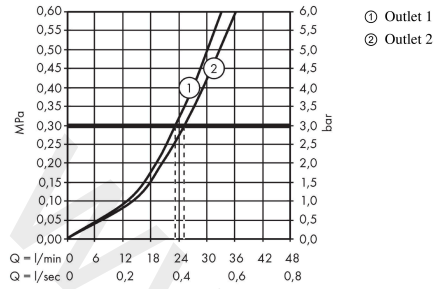

### Scale drawing

**ShowerSelect S**

**Thermostat for concealed installation for 2 functions**

Finish: **Polished Gold Optic** Article Number: **15743990**

**Flowchart**

**ShowerSelect S**

**Thermostat for concealed installation for 2 functions**