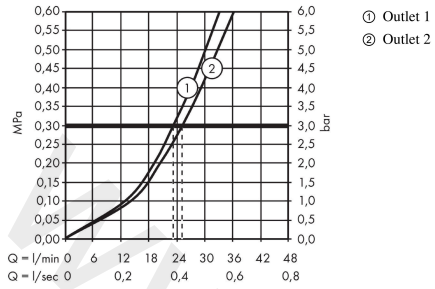

ShowerSelect S

Thermostat for concealed installation for 2 functions

Finish: **Brushed Black Chrome** Article Number: **15743340**

Flowchart

www.divapor.com