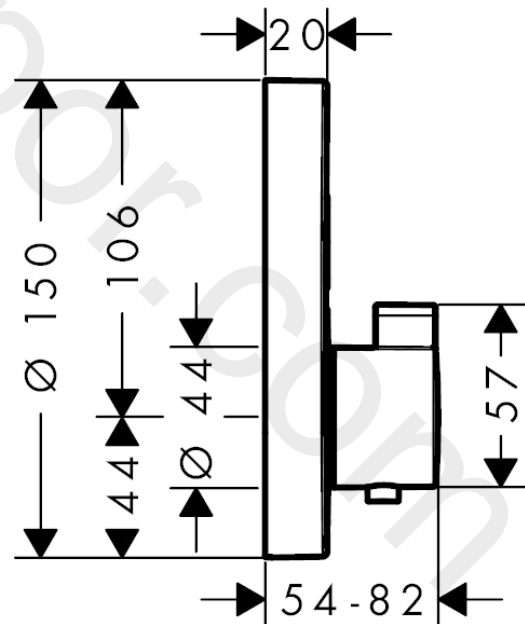

Scale drawing