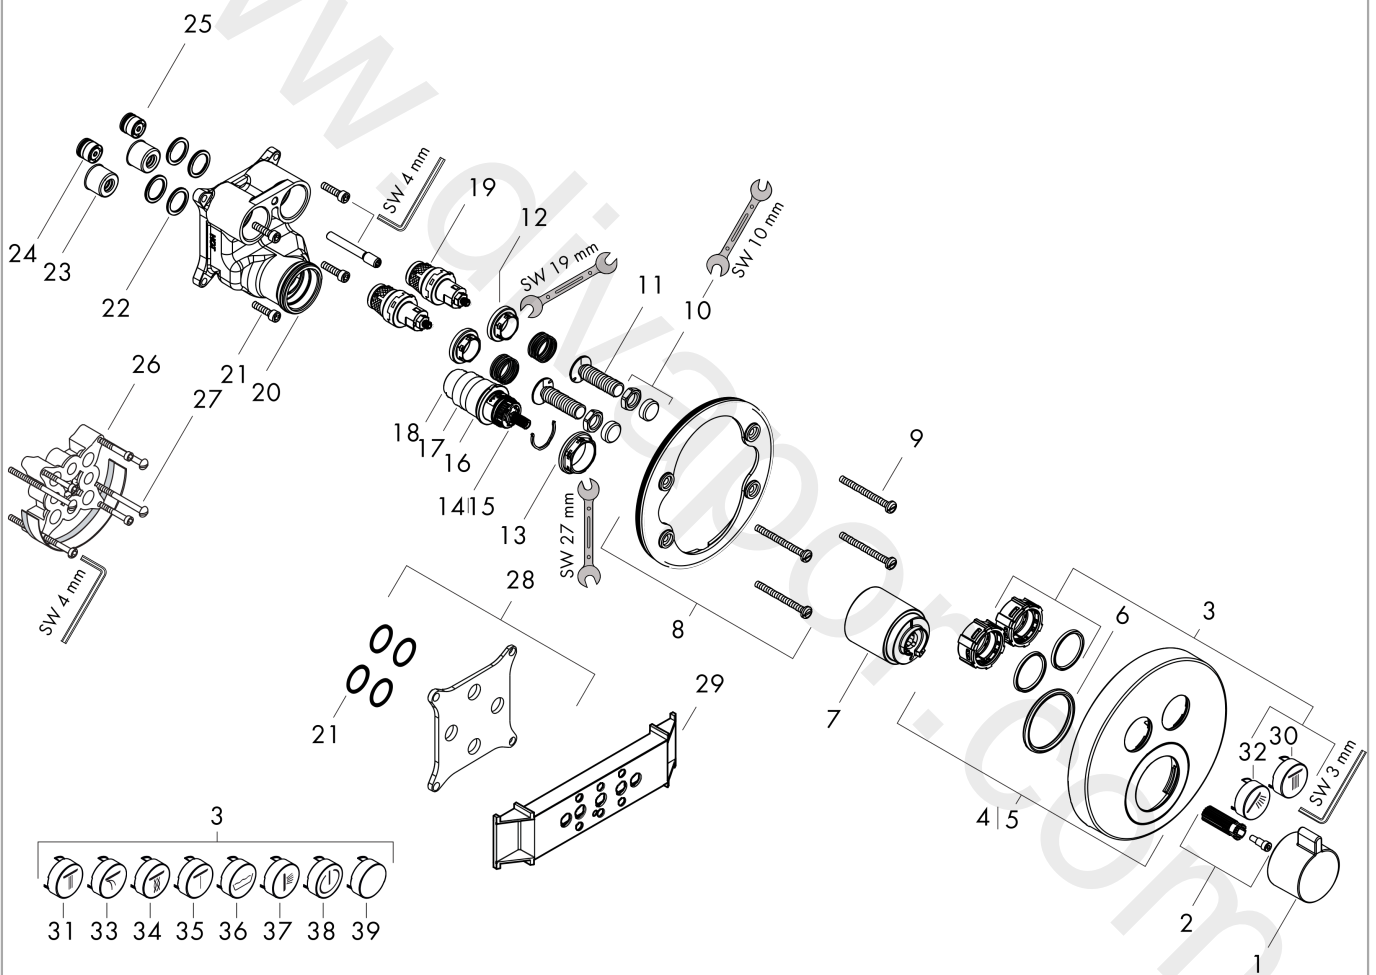

ShowerSelect S

Thermostat for concealed installation for 2 functions

Finish: **Brushed Black Chrome** Article Number: **15743340**

Description

product features

- 2 functions
- simultaneous use of several outlets
- Select push-button on/off control for 2 outlets
- thermostat cartridge, Start/stop valve to operate the functions
- maximum flow rate at 3 bar: 29,7 l/min
- flow rate upper outlet: 25 l/min
- flow rate lower outlet: 23 l/min
- flow rate by simultaneous use of all outlets: 29,7 l/min
- min. operating pressure: 1 bar
- max. operating pressure: 10 bar
- safety stop at 40 °C
- temperature limitation adjustable
- connection type: basic set
- thermostat is delivered with buttons hand shower and Rain large
- WRAS 2211001 - Approval letter
- WRAS 2211001

Thermostat for concealed installation for 2 functions

Finish: **Brushed Black Chrome** Article Number: **15743340**

Flowchart

www.divapor.com

ShowerSelect S

Thermostat for concealed installation for 2 functions

Finish: **Brushed Black Chrome** Article Number: **15743340**

Exploded Drawing

Year of production: >06/20

ShowerSelect S**Thermostat for concealed installation for 2 functions**Finish: **Brushed Black Chrome** Article Number: **15743340****Spare part list**