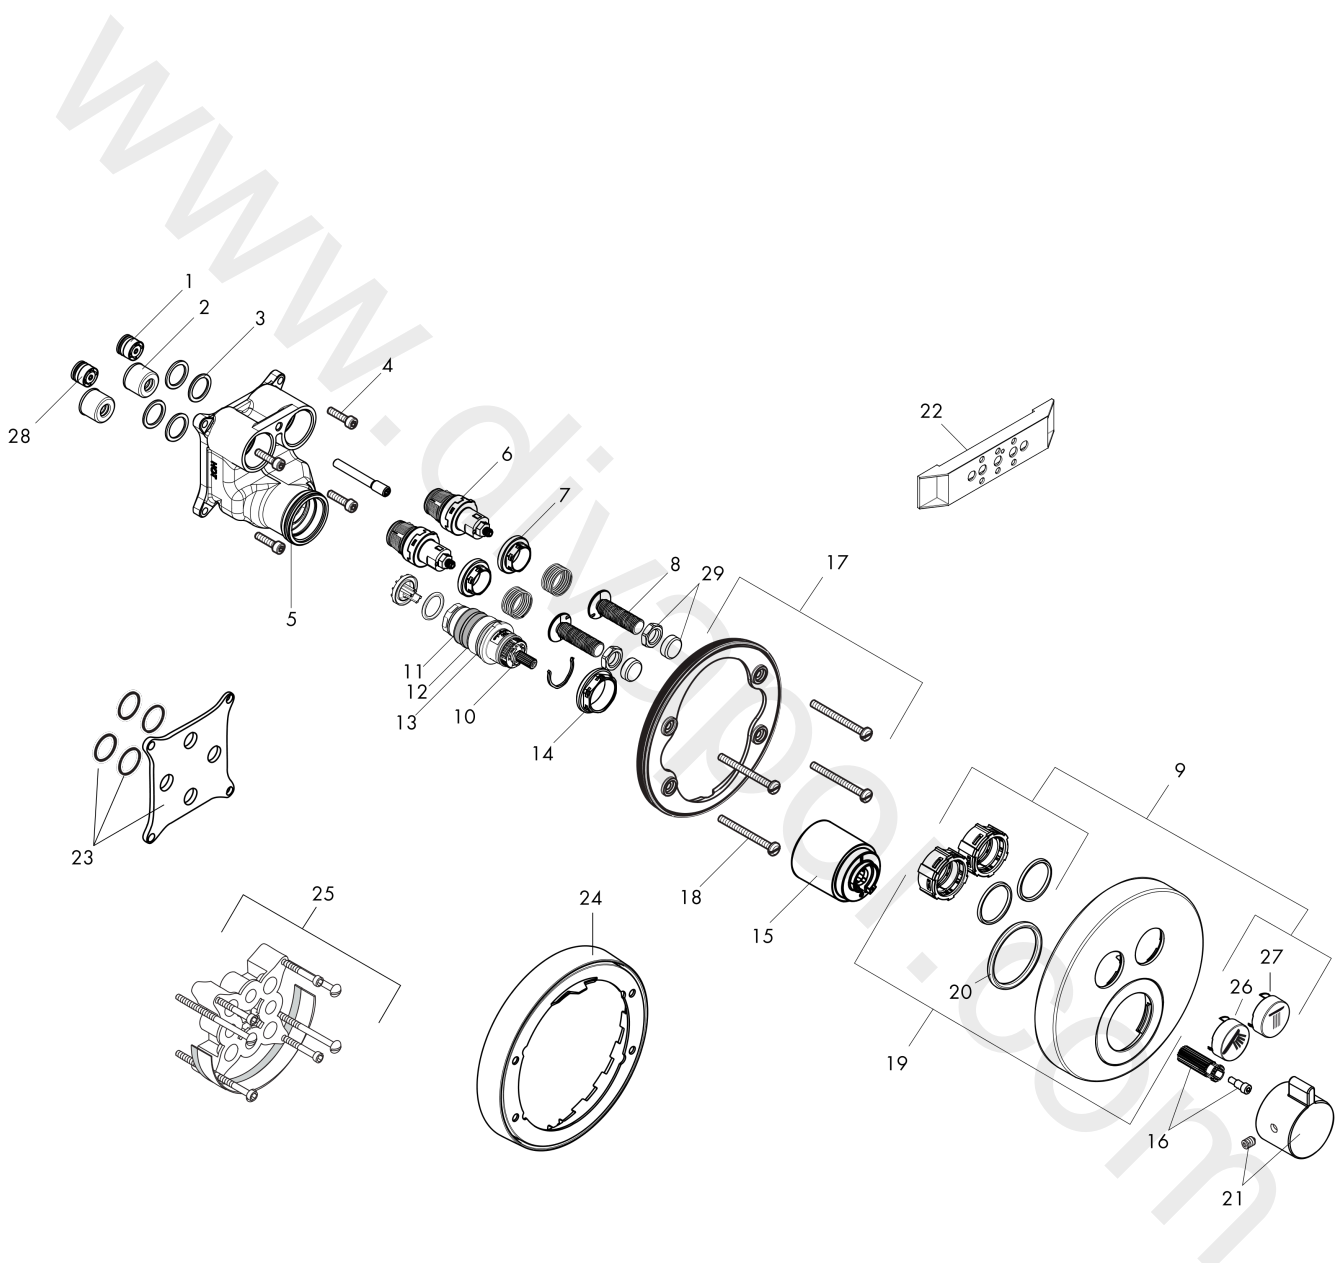

ShowerSelect S**Thermostat for concealed installation for 2 functions**Finish: **Brushed Bronze** Article Number: **15743141****Description****product features**

- 2 functions
- simultaneous use of several outlets
- Select push-button on/off control for 2 outlets
- thermostat cartridge, Start/stop valve to operate the functions
- maximum flow rate at 3 bar: 30,3 l/min
- optimized for water-efficient shower products
- Safety stop at 40 °C
- temperature limitation adjustable
- non-return valve
- with silencer
- suitable for continuous flow water heaters
- connection type: basic set
- dirt filter included
- thermostat is delivered with buttons hand shower and Rain large

Technology**Product image**

ShowerSelect S
Thermostat for concealed installation for 2 functions
 Finish: **Brushed Bronze** Article Number: **15743141**

Exploded Drawing

Year of production: >08/20

ShowerSelect S**Thermostat for concealed installation for 2 functions**Finish: **Brushed Bronze** Article Number: **15743141****Spare part list**