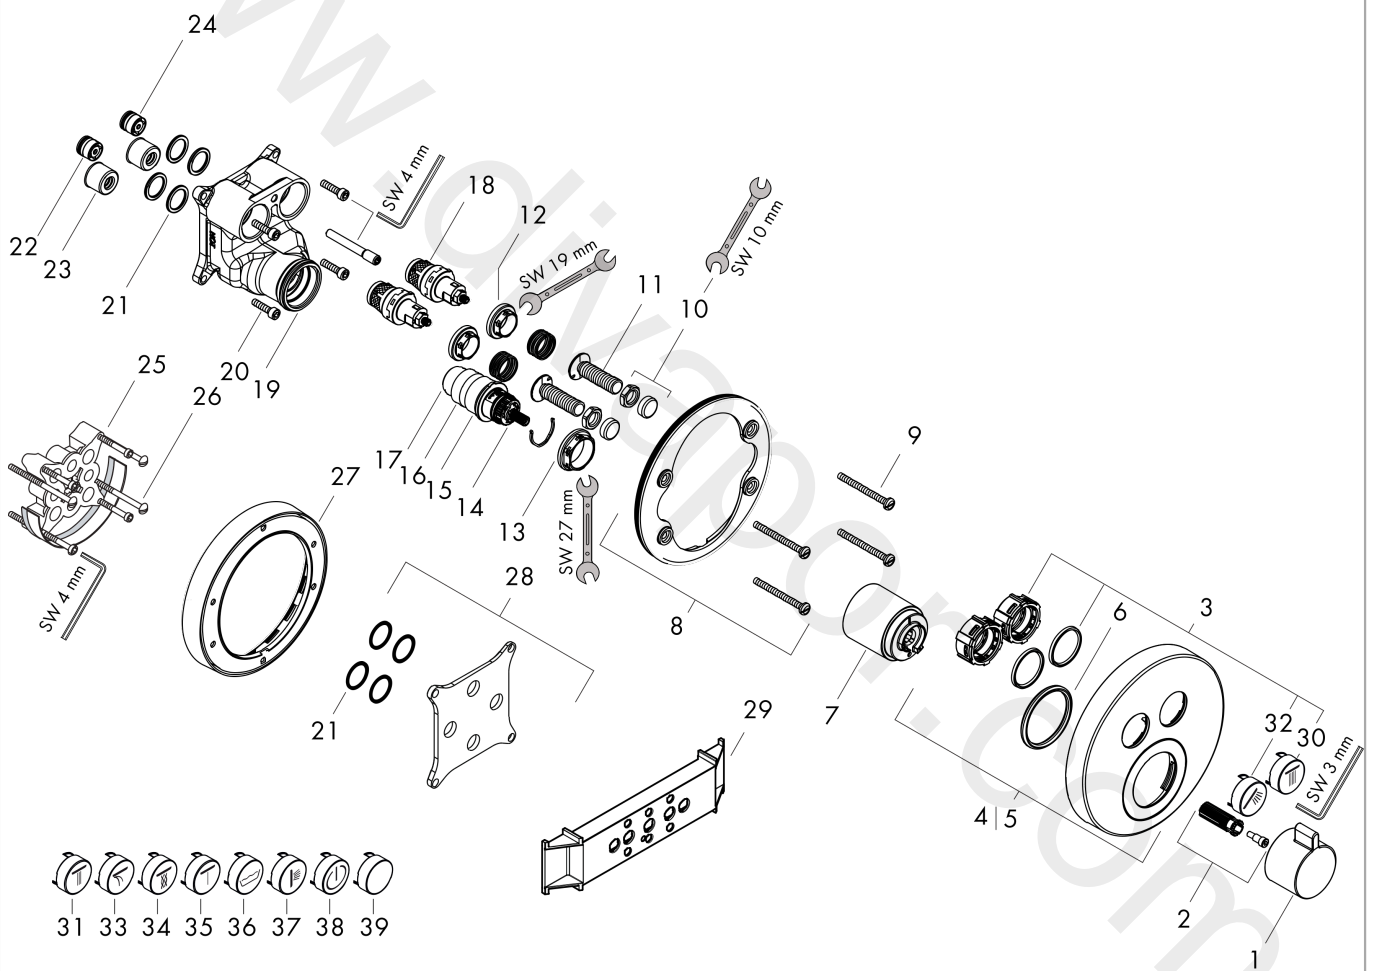

ShowerSelect S

Thermostat for concealed installation for 2 functions

Surfaces: Article Number: **15743000**

Exploded Drawing

Year of production: **05/14 - 02/15**

ShowerSelect S
Thermostat for concealed installation for 2 functions
Surfaces: Article Number: **15743000**

Spare part list

Year of production: **05/14 - 02/15**

Pos.	Description	Article Number	Price	PU
1	handle for thermostat	92215000	£ 64,00	1
2	handle fixing set	95843000	£ 9,00	1
3	set of symbols	92218000	£ 79,00	1
4	escutcheon Ø 150 mm	92325000	£ 64,00	1
5	escutcheon for exchanged connections	92391000	£ 96,00	1
6	O-ring 44x4	98471000	£ 9,00	1
7	sleeve	92216000	£ 35,00	1
8	holder for escutcheon	98793000	£ 43,00	1
9	set of fixing screws	96454000	£ 9,00	1
10	nut and flange	92696000	£ 16,10	1
11	Select-adapter	92219000	£ 6,10	1
12	nut	98368000	£ 13,30	1
13	nut	98913000	£ 20,50	1
14	thermostat cartridge	98282000	£ 110,00	1
15	O-ring 25x2,5	92146000	£ 16,10	1
16	O-ring 25x1,5	98146000	£ 3,30	1
17	O-ring 20x1,5	98197000	£ 3,30	1
18	shut off unit	92692000	£ 224,00	1
19	O-ring 36x2	98156000	£ 3,30	1
20	set of screws	96525000	£ 9,00	1
21	O-ring 16x2	98133000	£ 3,30	1
22	noise reduction	94073000	£ 25,00	1
23	non return valve	97980000	£ 16,10	1
24	non return valve (pressure-resistant up to 2 MPa)	92594000	£ 16,10	1
25	extension 25 mm	13595000	£ 75,00	1
26	set of fixing screws	97747000	£ 3,30	1
27	extension 22 mm (Ø 150 mm)	13597000	£ 72,00	1
28	compensation set 1°	95521000	£ 173,00	1
29	fit-up aid	92540000	£ 14,10	1
30	symbol head shower Rain large	93571880	£ 9,00	1
31	symbol head shower Rain small	93572880	£ 9,00	1
32	symbol handshower	93573880	£ 9,00	1
33	symbol Flood jet	93574880	£ 9,00	1
34	symbol Whirl	93575880	£ 9,00	1
35	symbol Mono	93576880	£ 9,00	1
36	symbol tub	93577880	£ 9,00	1
37	symbol body shower	93578880	£ 9,00	1
38	symbol ON/OFF	93579880	£ 9,00	1
39	pushbutton	93955880	£ 20,50	1
a	concealed item	01800180	£ 163,00	1
b	brake disc	92498000	£ 9,00	1