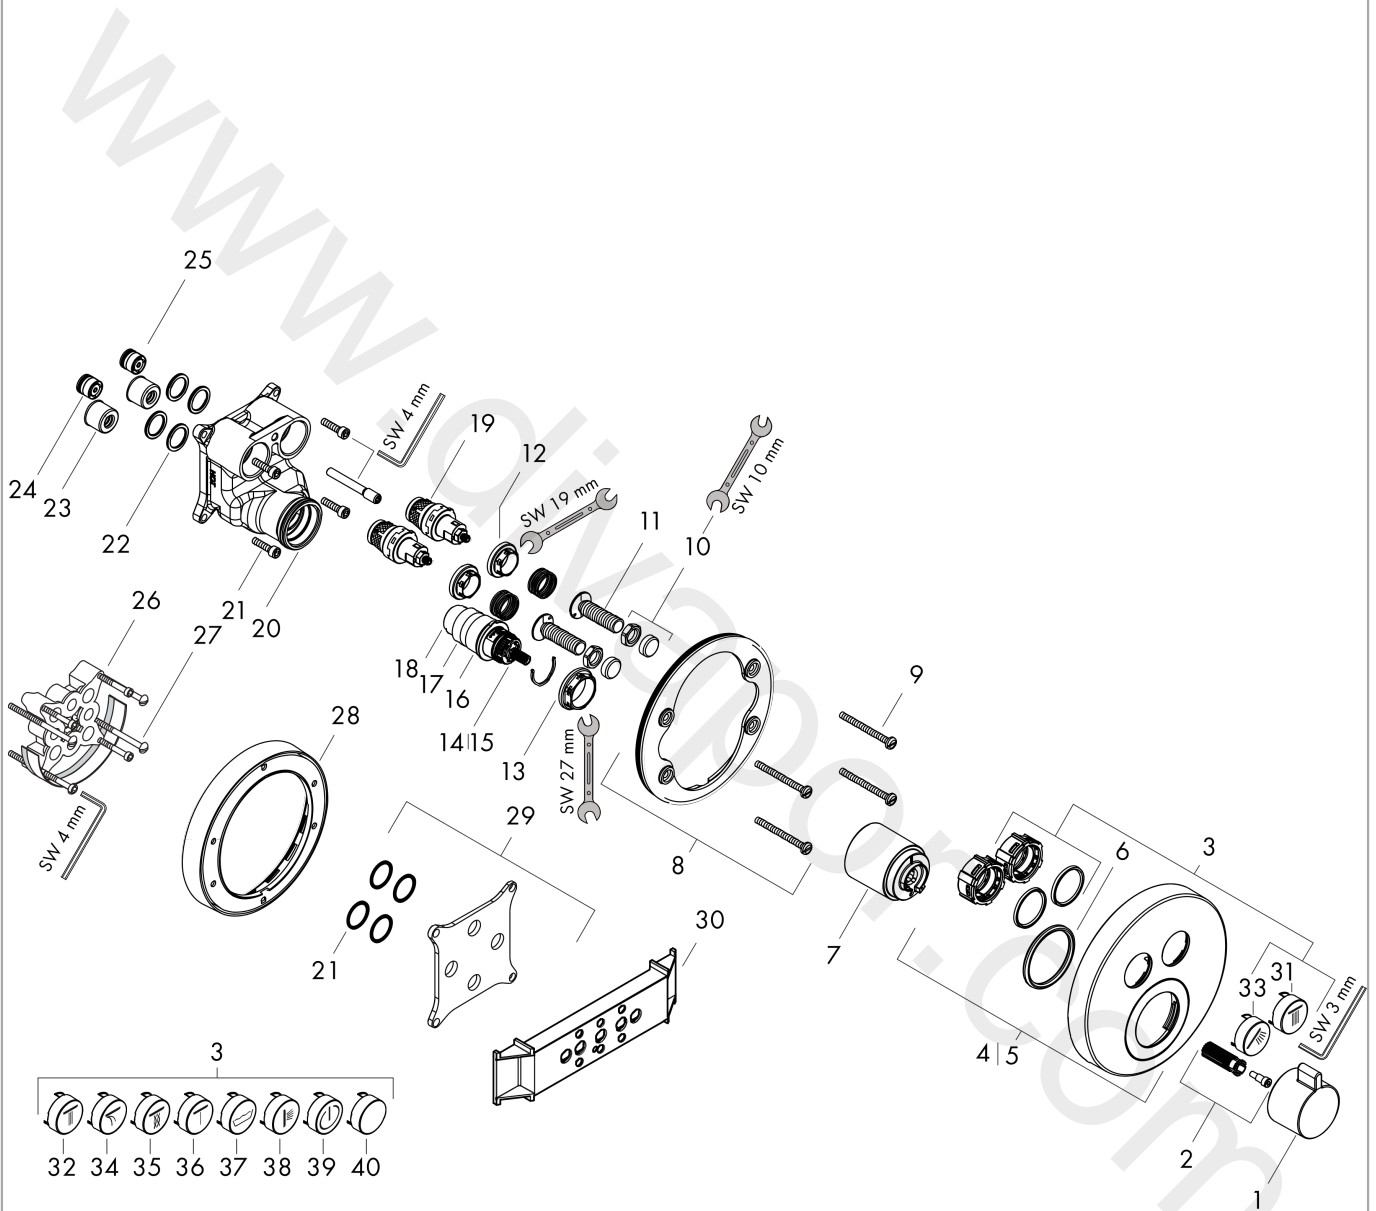

ShowerSelect S

Thermostat for concealed installation for 2 functions

Surfaces: Article Number: **15743000**

Exploded Drawing

Year of production: **03/15 - 12/17**

ShowerSelect S
Thermostat for concealed installation for 2 functions
 Surfaces: Article Number: **15743000**

Spare part list

Year of production: 03/15 - 12/17

Pos.	Description	Article Number	Price	PU
1	handle for thermostat	92215000	£ 64,00	1
2	handle fixing set	95843000	£ 9,00	1
3	set of symbols	92218000	£ 79,00	1
4	escutcheon Ø 150 mm	92325000	£ 64,00	1
5	escutcheon for exchanged connections	92391000	£ 96,00	1
6	O-ring 44x4	98471000	£ 9,00	1
7	sleeve	92216000	£ 35,00	1
8	holder for escutcheon	98793000	£ 43,00	1
9	set of fixing screws	96454000	£ 9,00	1
10	nut and flange	92696000	£ 16,10	1
11	Select-adapter	92219000	£ 6,10	1
12	nut	98368000	£ 13,30	1
13	nut	98913000	£ 20,50	1
14	thermostat cartridge	98282000	£ 110,00	1
15	cartridge for exchanged connections	92373000	£ 275,00	1
16	O-ring 25x2,5	92146000	£ 16,10	1
17	O-ring 25x1,5	98146000	£ 3,30	1
18	O-ring 20x1,5	98197000	£ 3,30	1
19	shut off unit	95758000	£ 110,00	1
20	O-ring 36x2	98156000	£ 3,30	1
21	set of screws	96525000	£ 9,00	1
22	O-ring 16x2	98133000	£ 3,30	1
23	noise reduction	94073000	£ 25,00	1
24	non return valve	97980000	£ 16,10	1
25	non return valve (pressure-resistant up to 2 MPa)	92594000	£ 16,10	1
26	extension 25 mm	13595000	£ 75,00	1
27	set of fixing screws	97747000	£ 3,30	1
28	extension 22 mm (Ø 150 mm)	13597000	£ 72,00	1
29	compensation set 1°	95521000	£ 173,00	1
30	fit-up aid	92540000	£ 14,10	1
31	symbol head shower Rain large	93571880	£ 9,00	1
32	symbol head shower Rain small	93572880	£ 9,00	1
33	symbol handshower	93573880	£ 9,00	1
34	symbol Flood jet	93574880	£ 9,00	1
35	symbol Whirl	93575880	£ 9,00	1
36	symbol Mono	93576880	£ 9,00	1
37	symbol tub	93577880	£ 9,00	1
38	symbol body shower	93578880	£ 9,00	1
39	symbol ON/OFF	93579880	£ 9,00	1
40	pushbutton	93955880	£ 20,50	1
a	concealed item	01800180	£ 163,00	1