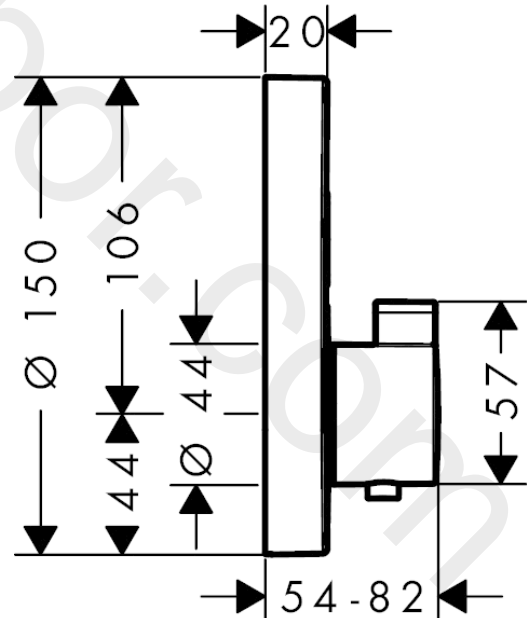

Scale drawing