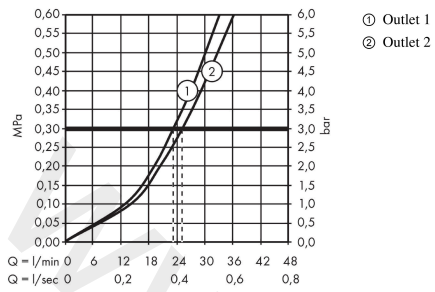

### Scale drawing

**ShowerSelect S**

**Thermostat for concealed installation for 2 functions**

Finish: **Chrome** Article Number: **15743000**

**Flowchart**

**ShowerSelect S**  
**Thermostat for concealed installation for 2 functions**  
 Finish: **Chrome** Article Number: **15743000**