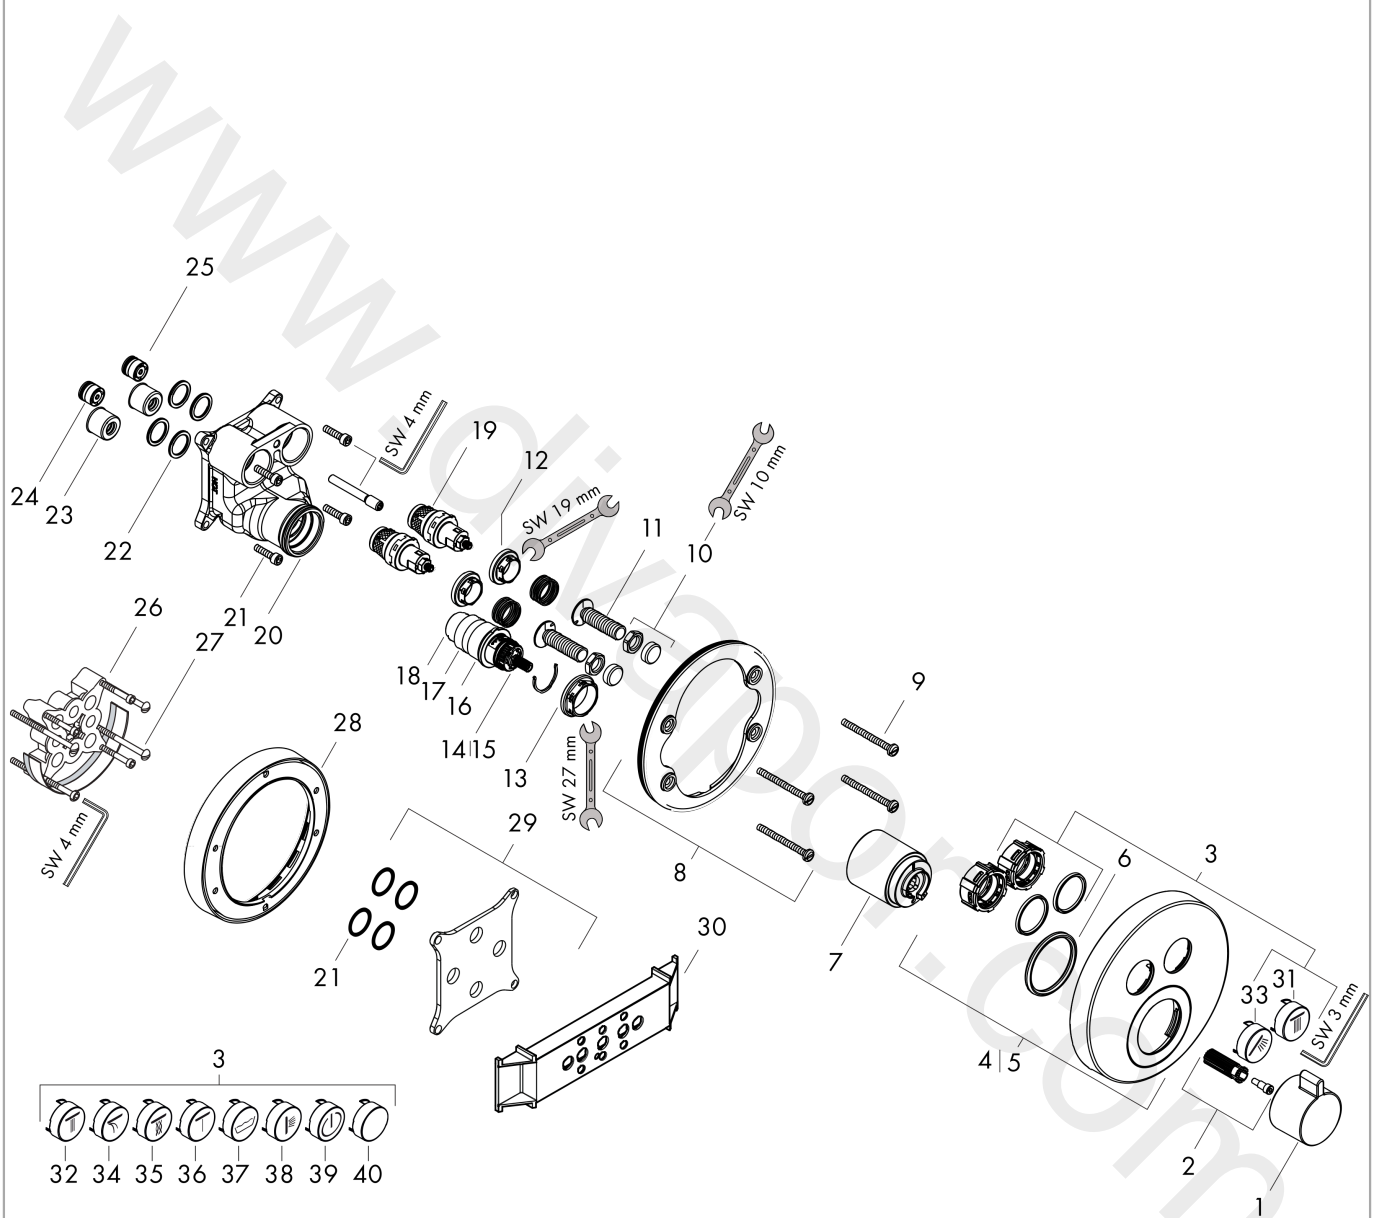

ShowerSelect S
Thermostat for concealed installation for 2 functions
Finish: **Chrome** Article Number: **15743000**

Exploded Drawing

Year of production: >01/18

ShowerSelect S
Thermostat for concealed installation for 2 functions
Finish: **Chrome** Article Number: **15743000**

Spare part list

Year of production: >01/18

Pos.	Description	Article Number	Price	PU
1	handle for thermostat	92215000	£ 64,00	1
2	handle fixing set	95843000	£ 9,00	1
3	set of symbols	92218000	£ 79,00	1
4	escutcheon Ø 150 mm	92325000	£ 64,00	1
5	escutcheon for exchanged connections	92391000	£ 96,00	1
6	O-ring 44x4	98471000	£ 9,00	1
7	sleeve	92216000	£ 35,00	1
8	holder for escutcheon	98793000	£ 43,00	1
9	set of fixing screws	96454000	£ 9,00	1
10	nut and flange	92696000	£ 16,10	1
11	Select-adapter	92219000	£ 6,10	1
12	nut	98368000	£ 13,30	1
13	nut	98913000	£ 20,50	1
14	thermostat cartridge	98282000	£ 110,00	1
15	cartridge for exchanged connections	92373000	£ 275,00	1
16	O-ring 25x2,5	92146000	£ 16,10	1
17	O-ring 25x1,5	98146000	£ 3,30	1
18	O-ring 20x1,5	98197000	£ 3,30	1
19	shut off unit	95758000	£ 110,00	1
20	O-ring 36x2	98156000	£ 3,30	1
21	set of screws	96525000	£ 9,00	1
22	O-ring 16x2	98133000	£ 3,30	1
23	noise reduction	94073000	£ 25,00	1
24	non return valve (pressure-resistant up to 2 MPa)	92594000	£ 16,10	1
25	non return valve	97980000	£ 16,10	1
26	extension 25 mm	13595000	£ 75,00	1
27	set of fixing screws	97747000	£ 3,30	1
28	extension 22 mm (Ø 150 mm)	13597000	£ 72,00	1
29	compensation set 1°	95521000	£ 173,00	1
30	fit-up aid	92540000	£ 14,10	1
31	symbol head shower Rain large	93571880	£ 9,00	1
32	symbol head shower Rain small	93572880	£ 9,00	1
33	symbol handshower	93573880	£ 9,00	1
34	symbol Flood jet	93574880	£ 9,00	1
35	symbol Whirl	93575880	£ 9,00	1
36	symbol Mono	93576880	£ 9,00	1
37	symbol tub	93577880	£ 9,00	1
38	symbol body shower	93578880	£ 9,00	1
39	symbol ON/OFF	93579880	£ 9,00	1
40	pushbutton	93955880	£ 20,50	1
a	concealed item	01800180	£ 163,00	1