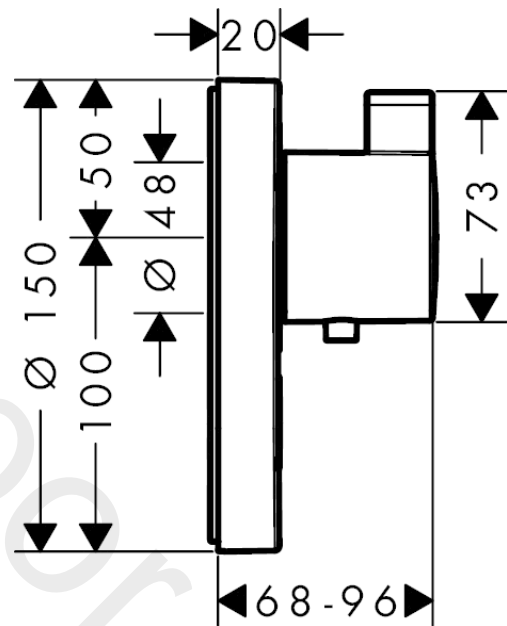

Scale drawing