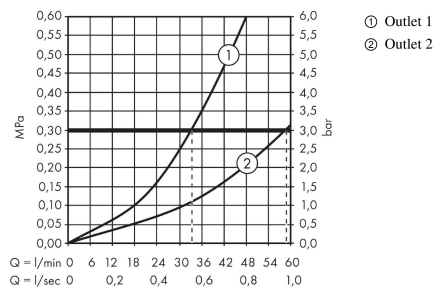

ShowerSelect S

Thermostat HighFlow for concealed installation for 1 function and additional outlet

Finish: **Chrome** Article Number: **15742007**

Description

product features

- 1 function and 1 additional outlet
- flow rate upper outlet: 59 l/min
- min. operating pressure: 1 bar
- max. operating pressure: 10 bar
- safety stop at 40 °C
- temperature limitation adjustable
- connection type: basic set
- thermostat is delivered with button hand shower

Technology

Product image

Scale drawing

Flowchart

ShowerSelect S**Thermostat HighFlow for concealed installation for 1 function and additional outlet**Finish: **Chrome** Article Number: **15742007****Spare part list**