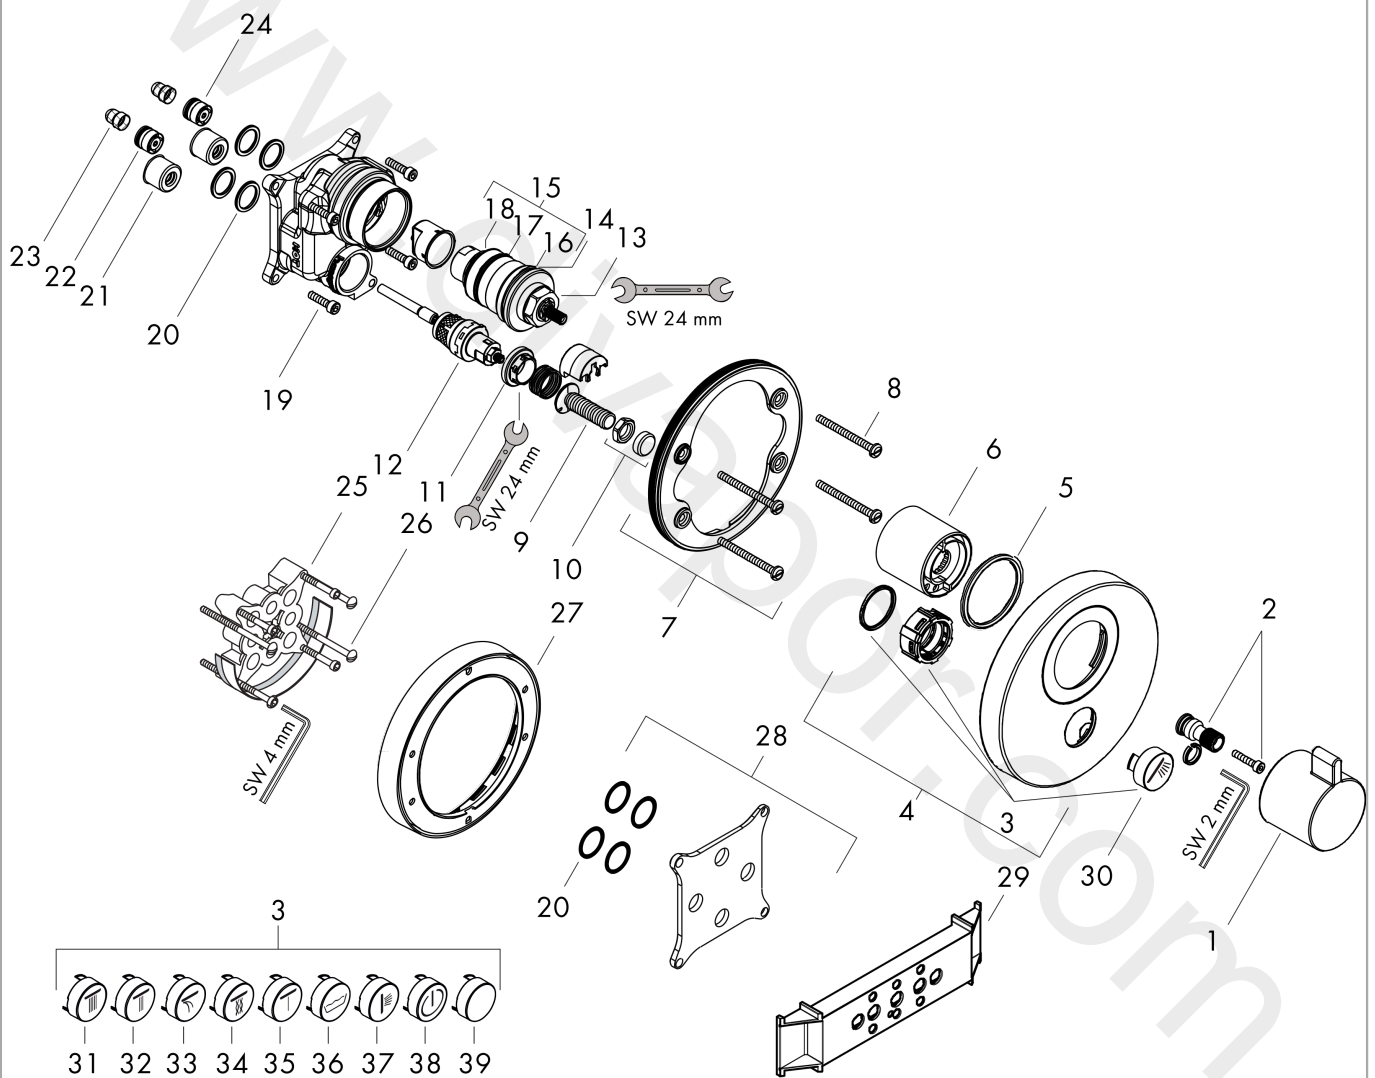

ShowerSelect S

Thermostat HighFlow for concealed installation for 1 function and additional outlet

Surfaces: Article Number: **15742000**

Exploded Drawing

Year of production: **05/14 - 02/15**

ShowerSelect S

Thermostat HighFlow for concealed installation for 1 function and additional outlet

Surfaces: Article Number: 15742000

Spare part list

Year of production: 05/14 - 02/15

Pos.	Description	Article Number	Price	PU
1	handle for thermostat	98474000	£ 64,00	1
2	adapter for handle	96435000	£ 20,50	1
3	set of symbols	92218000	£ 79,00	1
4	escutcheon Ø 150 mm	92323000	£ 64,00	1
5	O-ring 48x5	98174000	£ 3,30	1
6	sleeve	97439000	£ 43,00	1
7	holder for escutcheon	98793000	£ 43,00	1
8	set of fixing screws	96454000	£ 9,00	1
9	Select-adapter	92219000	£ 6,10	1
10	nut and flange	92696000	£ 16,10	1
11	nut	98368000	£ 13,30	1
12	shut off unit	95758000	£ 110,00	1
13	thermostat cartridge	96633000	£ 137,00	1
14	O-ring 43x1,5	98148000	£ 3,30	1
15	sealing set	96636000	£ 51,00	1
16	O-ring 38x2,5	98198000	£ 6,10	1
17	O-ring 34x2	98383000	£ 6,10	1
18	O-ring 26x2	98147000	£ 3,30	1
19	set of screws	96525000	£ 9,00	1
20	O-ring 16x2	98133000	£ 3,30	1
21	noise reduction	94073000	£ 25,00	1
22	non return valve	97980000	£ 16,10	1
23	filter	98513000	£ 3,30	1
24	non return valve (pressure-resistant up to 2 MPa)	92594000	£ 16,10	1
25	extension 25 mm	13595000	£ 75,00	1
26	set of fixing screws	97747000	£ 3,30	1
27	extension 22 mm (Ø 150 mm)	13597000	£ 72,00	1
28	compensation set 1°	95521000	£ 173,00	1
29	fit-up aid	92540000	£ 14,10	1
30	symbol handshower	93573880	£ 9,00	1
31	symbol head shower Rain large	93571880	£ 9,00	1
32	symbol head shower Rain small	93572880	£ 9,00	1
33	symbol Flood jet	93574880	£ 9,00	1
34	symbol Whirl	93575880	£ 9,00	1
35	symbol Mono	93576880	£ 9,00	1
36	symbol tub	93577880	£ 9,00	1
37	symbol body shower	93578880	£ 9,00	1
38	symbol ON/OFF	93579880	£ 9,00	1
39	pushbutton	93955880	£ 20,50	1
a	concealed item	01800180	£ 163,00	1