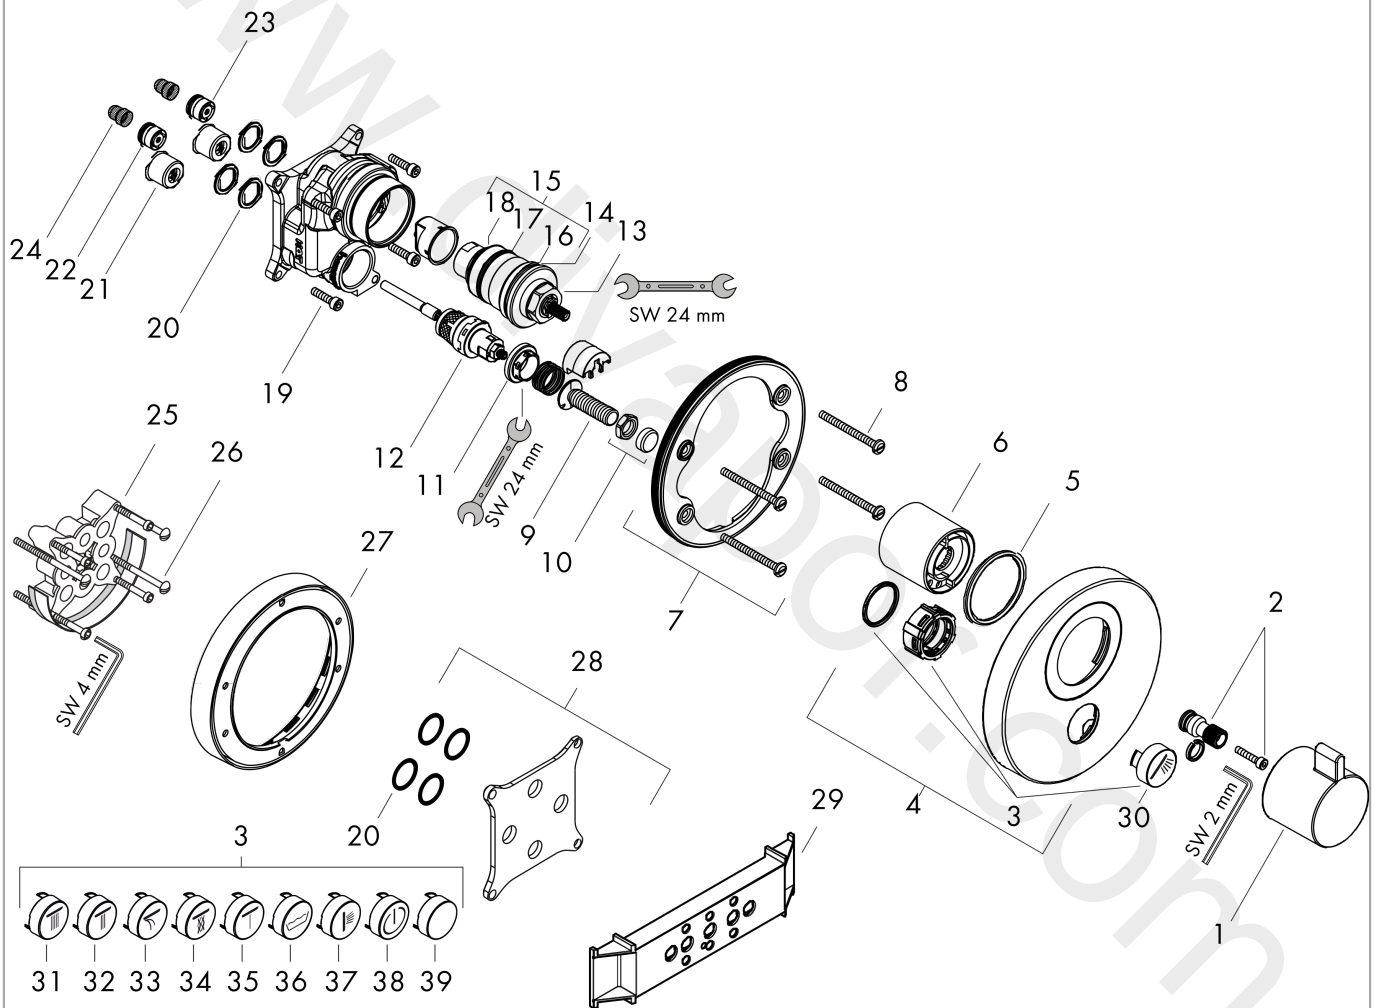

ShowerSelect S

Thermostat HighFlow for concealed installation for 1 function and additional outlet

Surfaces: Article Number: **15742000**

Exploded Drawing

Year of production: **03/15 - 12/17**

ShowerSelect S

Thermostat HighFlow for concealed installation for 1 function and additional outlet

Surfaces: Article Number: 15742000

Spare part list

Year of production: 03/15 - 12/17

Pos.	Description	Article Number	Price	PU
1	handle for thermostat	98474000	£ 64,00	1
2	adapter for handle	96435000	£ 20,50	1
3	set of symbols	92218000	£ 79,00	1
4	escutcheon Ø 150 mm	92323000	£ 64,00	1
5	O-ring 48x5	98174000	£ 3,30	1
6	sleeve	97439000	£ 43,00	1
7	holder for escutcheon	98793000	£ 43,00	1
8	set of fixing screws	96454000	£ 9,00	1
9	Select-adapter	92219000	£ 6,10	1
10	nut and flange	92696000	£ 16,10	1
11	nut	98368000	£ 13,30	1
12	shut off unit	95758000	£ 110,00	1
13	thermostat cartridge	96633000	£ 137,00	1
14	O-ring 43x1,5	98148000	£ 3,30	1
15	sealing set	96636000	£ 51,00	1
16	O-ring 38x2,5	98198000	£ 6,10	1
17	O-ring 34x2	98383000	£ 6,10	1
18	O-ring 26x2	98147000	£ 3,30	1
19	set of screws	96525000	£ 9,00	1
20	O-ring 16x2	98133000	£ 3,30	1
21	noise reduction	94073000	£ 25,00	1
22	non return valve (pressure-resistant up to 2 MPa)	92594000	£ 16,10	1
23	non return valve	97980000	£ 16,10	1
24	filter	98513000	£ 3,30	1
25	extension 25 mm	13595000	£ 75,00	1
26	set of fixing screws	97747000	£ 3,30	1
27	extension 22 mm (Ø 150 mm)	13597000	£ 72,00	1
28	compensation set 1°	95521000	£ 173,00	1
29	fit-up aid	92540000	£ 14,10	1
30	symbol handshower	93573880	£ 9,00	1
31	symbol head shower Rain large	93571880	£ 9,00	1
32	symbol head shower Rain small	93572880	£ 9,00	1
33	symbol Flood jet	93574880	£ 9,00	1
34	symbol Whirl	93575880	£ 9,00	1
35	symbol Mono	93576880	£ 9,00	1
36	symbol tub	93577880	£ 9,00	1
37	symbol body shower	93578880	£ 9,00	1
38	symbol ON/OFF	93579880	£ 9,00	1
39	pushbutton	93955880	£ 20,50	1
a	concealed item	01800180	£ 163,00	1
b	shut off unit (special)	92361000	£ 110,00	1