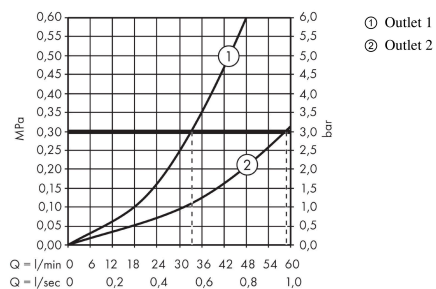

ShowerSelect S

Thermostat HighFlow for concealed installation for 1 function and additional outlet

Finish: **Chrome** Article Number: **15742000**

Description

product features

- 1 function and 1 additional outlet
- thermostat cartridge
- maximum flow rate at 3 bar: 59 l/min
- flow rate upper outlet: 59 l/min
- min. operating pressure: 1 bar
- max. operating pressure: 10 bar
- safety stop at 40 °C
- temperature limitation adjustable
- connection type: basic set
- thermostat is delivered with button hand shower
- WRAS 2211001 - Approval letter
- WRAS 2211001

Article Details

Price excl. VAT

666,67 £

Technology

Product image

Scale drawing

Flowchart

ShowerSelect S