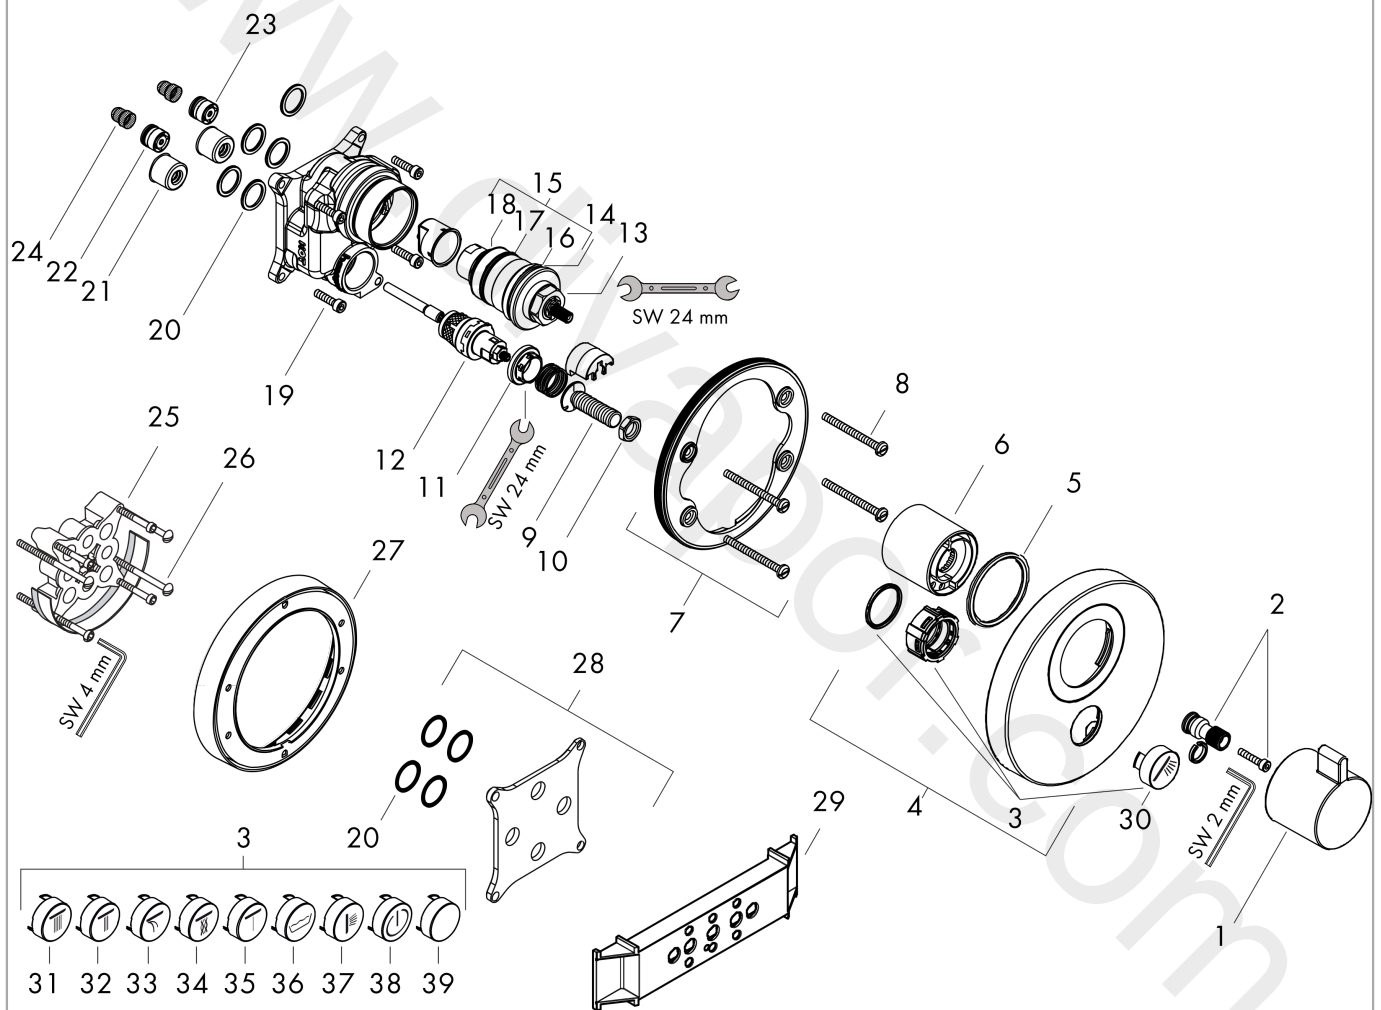

ShowerSelect S

Thermostat HighFlow for concealed installation for 1 function and additional outlet

Finish: **Chrome** Article Number: **15742000**

Exploded Drawing

Year of production: >01/18

ShowerSelect S

Thermostat HighFlow for concealed installation for 1 function and additional outlet

Finish: **Chrome** Article Number: **15742000**

Spare part list

Year of production: >01/18

Pos.	Description	Article Number	Price	PU
1	handle for thermostat	98474000	£ 64,00	1
2	adapter for handle	96435000	£ 20,50	1
3	set of symbols	92218000	£ 79,00	1
4	escutcheon Ø 150 mm	92323000	£ 64,00	1
5	O-ring 48x5	98174000	£ 3,30	1
6	sleeve	97439000	£ 43,00	1
7	holder for escutcheon	98793000	£ 43,00	1
8	set of fixing screws	96454000	£ 9,00	1
9	Select-adapter	92219000	£ 6,10	1
10	nut and flange	92696000	£ 16,10	1
11	nut	98368000	£ 13,30	1
12	shut off unit	95758000	£ 110,00	1
13	thermostat cartridge	96633000	£ 137,00	1
14	O-ring 43x1,5	98148000	£ 3,30	1
15	sealing set	96636000	£ 51,00	1
16	O-ring 38x2,5	98198000	£ 6,10	1
17	O-ring 34x2	98383000	£ 6,10	1
18	O-ring 26x2	98147000	£ 3,30	1
19	set of screws	96525000	£ 9,00	1
20	O-ring 16x2	98133000	£ 3,30	1
21	noise reduction	94073000	£ 25,00	1
22	non return valve (pressure-resistant up to 2 MPa)	92594000	£ 16,10	1
23	non return valve	97980000	£ 16,10	1
24	filter	98513000	£ 3,30	1
25	extension 25 mm	13595000	£ 75,00	1
26	set of fixing screws	97747000	£ 3,30	1
27	extension 22 mm (Ø 150 mm)	13597000	£ 72,00	1
28	compensation set 1°	95521000	£ 173,00	1
29	fit-up aid	92540000	£ 14,10	1
30	symbol handshower	93573880	£ 9,00	1
31	symbol head shower Rain large	93571880	£ 9,00	1
32	symbol head shower Rain small	93572880	£ 9,00	1
33	symbol Flood jet	93574880	£ 9,00	1
34	symbol Whirl	93575880	£ 9,00	1
35	symbol Mono	93576880	£ 9,00	1
36	symbol tub	93577880	£ 9,00	1
37	symbol body shower	93578880	£ 9,00	1
38	symbol ON/OFF	93579880	£ 9,00	1
39	pushbutton	93955880	£ 20,50	1
a	concealed item	01800180	£ 163,00	1
b	adapter for exchanged connections	93181000	£ 275,00	1