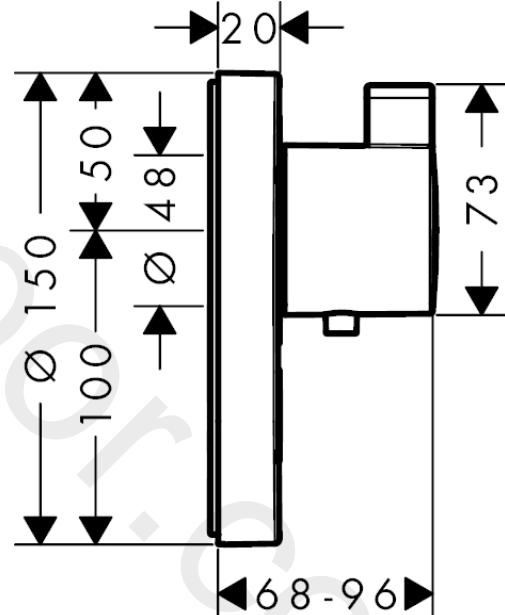

Scale drawing