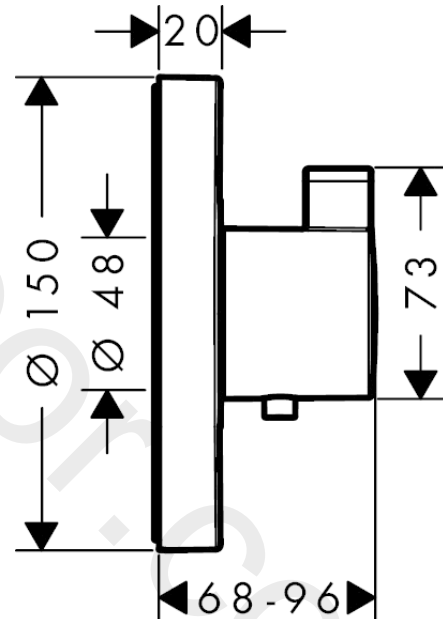

ShowerSelect S
Thermostat HighFlow for concealed installation
 Finish: **Chrome** Article Number: **15741000**

Description

product features

- thermostat cartridge
- maximum flow rate at 3 bar: 59 l/min
- flow rate upper outlet: 42 l/min
- flow rate lower outlet: 42 l/min
- min. operating pressure: 1 bar
- max. operating pressure: 10 bar
- safety stop at 40 °C
- temperature limitation adjustable
- connection type: basic set
- dirt filter included
- WRAS 2305061
- WRAS 2305061 - Approval letter 2305061

Article Details

Price excl. VAT 487,50 £

Technology

Certificates / Sustainability

Product image

Scale drawing

Flowchart

ShowerSelect S
Thermostat HighFlow for concealed installation
 Finish: **Chrome** Article Number: **15741000**

Exploded Drawing

Year of production: >05/14

ShowerSelect S
Thermostat HighFlow for concealed installation
 Finish: **Chrome** Article Number: **15741000**

Spare part list

Year of production: >05/14

Pos.	Description	Article Number	Price	PU
1	handle for thermostat	98474000	£ 64,00	1
2	adapter for handle	96435000	£ 20,50	1
3	escutcheon Ø 150 mm	92326000	£ 96,00	1
4	O-ring 48x5	98174000	£ 3,30	1
5	sleeve	97439000	£ 43,00	1
6	holder for escutcheon	98793000	£ 43,00	1
7	set of fixing screws	96454000	£ 9,00	1
8	thermostat cartridge	96633000	£ 137,00	1
9	O-ring 43x1,5	98148000	£ 3,30	1
10	sealing set	96636000	£ 51,00	1
11	O-ring 38x2,5	98198000	£ 6,10	1
12	O-ring 34x2	98383000	£ 6,10	1
13	O-ring 26x2	98147000	£ 3,30	1
14	set of screws	96525000	£ 9,00	1
15	O-ring 16x2	98133000	£ 3,30	1
16	non return valve (pressure-resistant up to 2 MPa)	93444000	£ 35,00	1
17	set of non return valves DW 15	97350000	£ 20,50	1
18	filter	98513000	£ 3,30	1
19	extension 25 mm	13595000	£ 75,00	1
20	set of fixing screws	97747000	£ 3,30	1
21	extension 22 mm (Ø 150 mm)	13597000	£ 72,00	1
22	compensation set 1°	95521000	£ 173,00	1
a	concealed item	01800180	£ 163,00	1
b	adapter for exchanged connections	93181000	£ 275,00	1