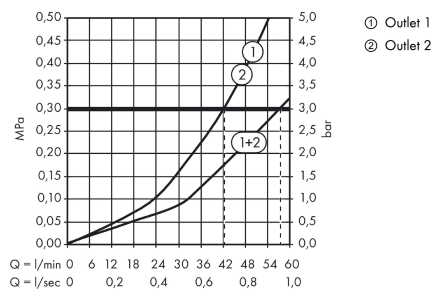

ShowerSelect S
Thermostat HighFlow for concealed installation
 Finish: **Chrome** Article Number: **15741000**

Description

product features

- thermostat cartridge
- maximum flow rate at 3 bar: 59 l/min
- flow rate upper outlet: 42 l/min
- flow rate lower outlet: 42 l/min
- min. operating pressure: 1 bar
- max. operating pressure: 10 bar
- safety stop at 40 °C
- temperature limitation adjustable
- connection type: basic set
- dirt filter included
- WRAS 2305061
- WRAS 2305061 - Approval letter 2305061

Article Details

Price excl. VAT 487,50 £

Technology

Certificates / Sustainability

Product image

Scale drawing

Flowchart

ShowerSelect S
Thermostat HighFlow for concealed installation
 Finish: **Chrome** Article Number: **15741000**

Exploded Drawing

Year of production: >05/14

ShowerSelect S
Thermostat HighFlow for concealed installation
 Finish: **Chrome** Article Number: **15741000**

Spare part list

Year of production: >05/14

Pos.	Description	Article Number	Price	PU
1	handle for thermostat	98474000	£ 64,00	1
2	adapter for handle	96435000	£ 20,50	1
3	escutcheon Ø 150 mm	92326000	£ 96,00	1
4	O-ring 48x5	98174000	£ 3,30	1
5	sleeve	97439000	£ 43,00	1
6	holder for escutcheon	98793000	£ 43,00	1
7	set of fixing screws	96454000	£ 9,00	1
8	thermostat cartridge	96633000	£ 137,00	1
9	O-ring 43x1,5	98148000	£ 3,30	1
10	sealing set	96636000	£ 51,00	1
11	O-ring 38x2,5	98198000	£ 6,10	1
12	O-ring 34x2	98383000	£ 6,10	1
13	O-ring 26x2	98147000	£ 3,30	1
14	set of screws	96525000	£ 9,00	1
15	O-ring 16x2	98133000	£ 3,30	1
16	non return valve (pressure-resistant up to 2 MPa)	93444000	£ 35,00	1
17	set of non return valves DW 15	97350000	£ 20,50	1
18	filter	98513000	£ 3,30	1
19	extension 25 mm	13595000	£ 75,00	1
20	set of fixing screws	97747000	£ 3,30	1
21	extension 22 mm (Ø 150 mm)	13597000	£ 72,00	1
22	compensation set 1°	95521000	£ 173,00	1
a	concealed item	01800180	£ 163,00	1
b	adapter for exchanged connections	93181000	£ 275,00	1