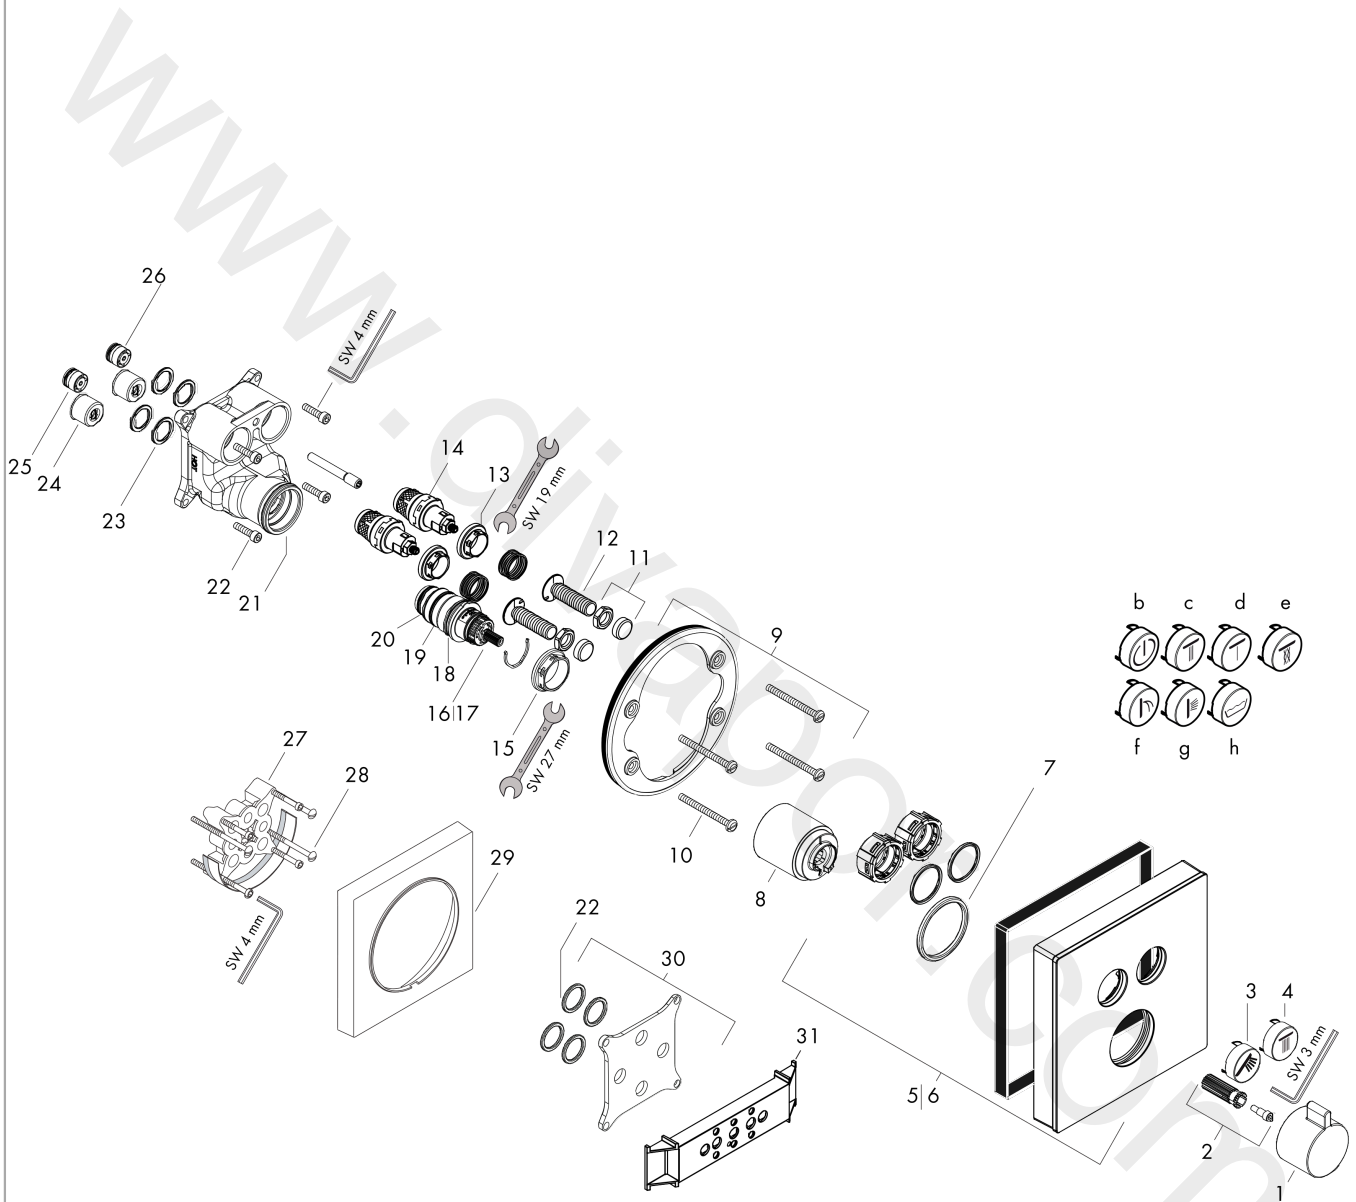

ShowerSelect Glass

Thermostat for concealed installation for 2 functions

Surfaces: Article Number: **15738607**

Exploded Drawing

Year of production: **10/18 - 06/22**

ShowerSelect Glass

Thermostat for concealed installation for 2 functions

Surfaces: Article Number: **15738607**

Spare part list

Year of production: **10/18 - 06/22**

Pos.	Description	Article Number	Price	PU
1	handle for thermostat	92215000	£ 64,00	1
2	handle fixing set	95843000	£ 9,00	1
3	symbol handshower	92573610	£ 12,80	1
4	symbol head shower Rain large	92571610	£ 12,80	1
5	escutcheon 155 / 155 mm	92623600	£ 224,00	1
6	escutcheon for exchanged connections	92843600	£ 173,00	1
7	O-ring 44x4	98471000	£ 9,00	1
8	sleeve	92216000	£ 35,00	1
9	holder for escutcheon	98793000	£ 43,00	1
10	set of fixing screws	96454000	£ 9,00	1
11	nut and flange	92696000	£ 16,10	1
12	Select-adapter	92219000	£ 6,10	1
13	nut	98368000	£ 13,30	1
14	shut off unit	95758000	£ 110,00	1
15	nut	98913000	£ 20,50	1
16	thermostat cartridge	98282000	£ 110,00	1
17	cartridge for exchanged connections	92373000	£ 275,00	1
18	O-ring 25x2,5	92146000	£ 9,00	1
19	O-ring 25x1,5	98146000	£ 3,30	1
20	O-ring 20x1,5	98197000	£ 3,30	1
21	O-ring 36x2	98156000	£ 3,30	1
22	set of screws	96525000	£ 9,00	1
23	O-ring 16x2	98133000	£ 3,30	1
24	noise reduction	94073000	£ 25,00	1
25	non return valve (pressure-resistant up to 2 MPa)	92594000	£ 16,10	1
26	non return valve	97980000	£ 16,10	1
27	extension 25 mm	13595000	£ 75,00	1
28	set of fixing screws	97747000	£ 3,30	1
29	extension 22 mm	13604000	£ 148,00	1
30	compensation set 1°	95521000	£ 173,00	1
31	fit-up aid	92540000	£ 14,10	1
32	symbol ON/OFF	92579610	£ 12,80	1
33	symbol head shower Rain small	92572610	£ 12,80	1
34	symbol Mono	92576610	£ 12,80	1
35	symbol Whirl	92575610	£ 12,80	1
36	symbol Flood jet	92574610	£ 12,80	1
37	symbol body shower	92578610	£ 12,80	1
38	symbol tub	92577610	£ 12,80	1
a	-	01800187	-	1
b	adapter for exchanged connections	93181000	£ 275,00	1