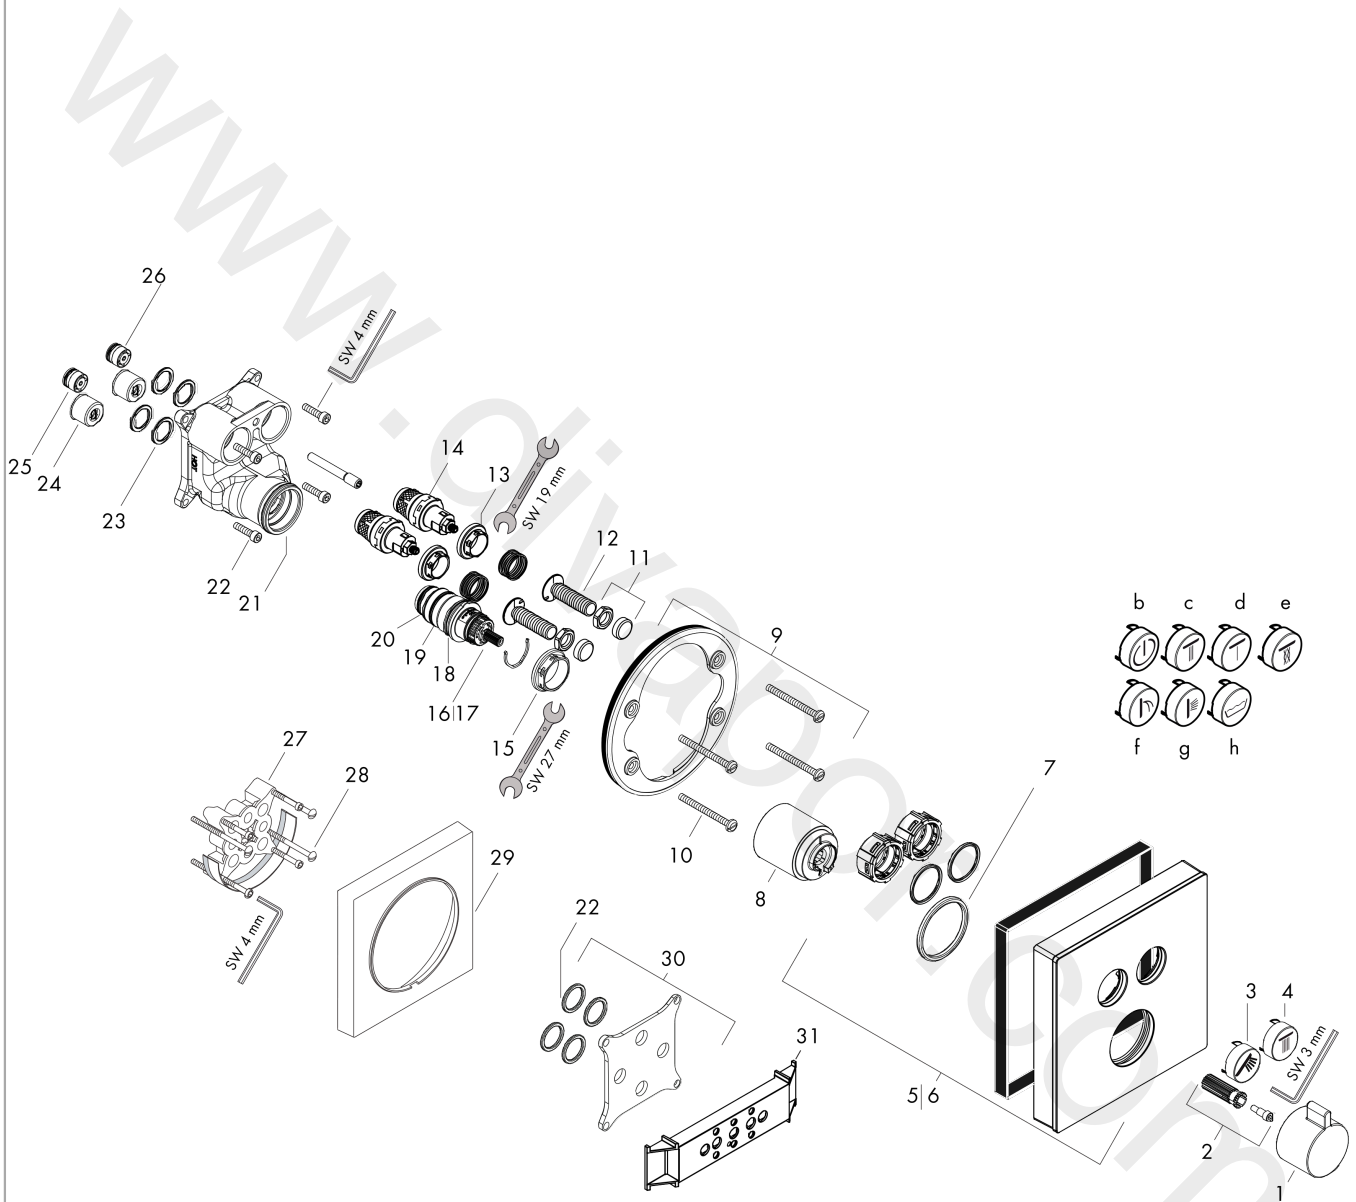

ShowerSelect Glass

Thermostat for concealed installation for 2 functions

Surfaces: Article Number: **15738600**

Exploded Drawing

Year of production: **07/15 - 06/22**

ShowerSelect Glass

Thermostat for concealed installation for 2 functions