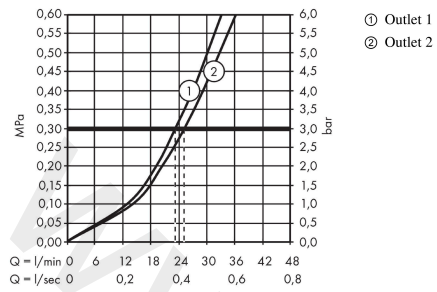

ShowerSelect Glass
Thermostat for concealed installation for 2 functions
 Finish: **White/Chrome** Article Number: **15738407**

Description

product features

- 2 functions
- simultaneous use of several outlets
- Select push-button on/off control for 2 outlets
- thermostat cartridge, Start/stop valve to operate the functions
- maximum flow rate at 3 bar: 29,7 l/min
- flow rate upper outlet: 25 l/min
- flow rate lower outlet: 23 l/min
- flow rate by simultaneous use of all outlets: 29,7 l/min
- min. operating pressure: 1 bar
- max. operating pressure: 10 bar
- Safety stop at 40 °C
- temperature limitation adjustable
- connection type: basic set
- thermostat is delivered with buttons Rain large and hand shower

Technology

Certificates / Sustainability

Product image

Scale drawing

ShowerSelect Glass
Thermostat for concealed installation for 2 functions
 Finish: **White/Chrome** Article Number: **15738407**

Flowchart

www.divapor.com

ShowerSelect Glass
Thermostat for concealed installation for 2 functions
 Finish: **White/Chrome** Article Number: **15738407**

Exploded Drawing

Year of production: >10/18

ShowerSelect Glass
Thermostat for concealed installation for 2 functions
 Finish: **White/Chrome** Article Number: **15738407**