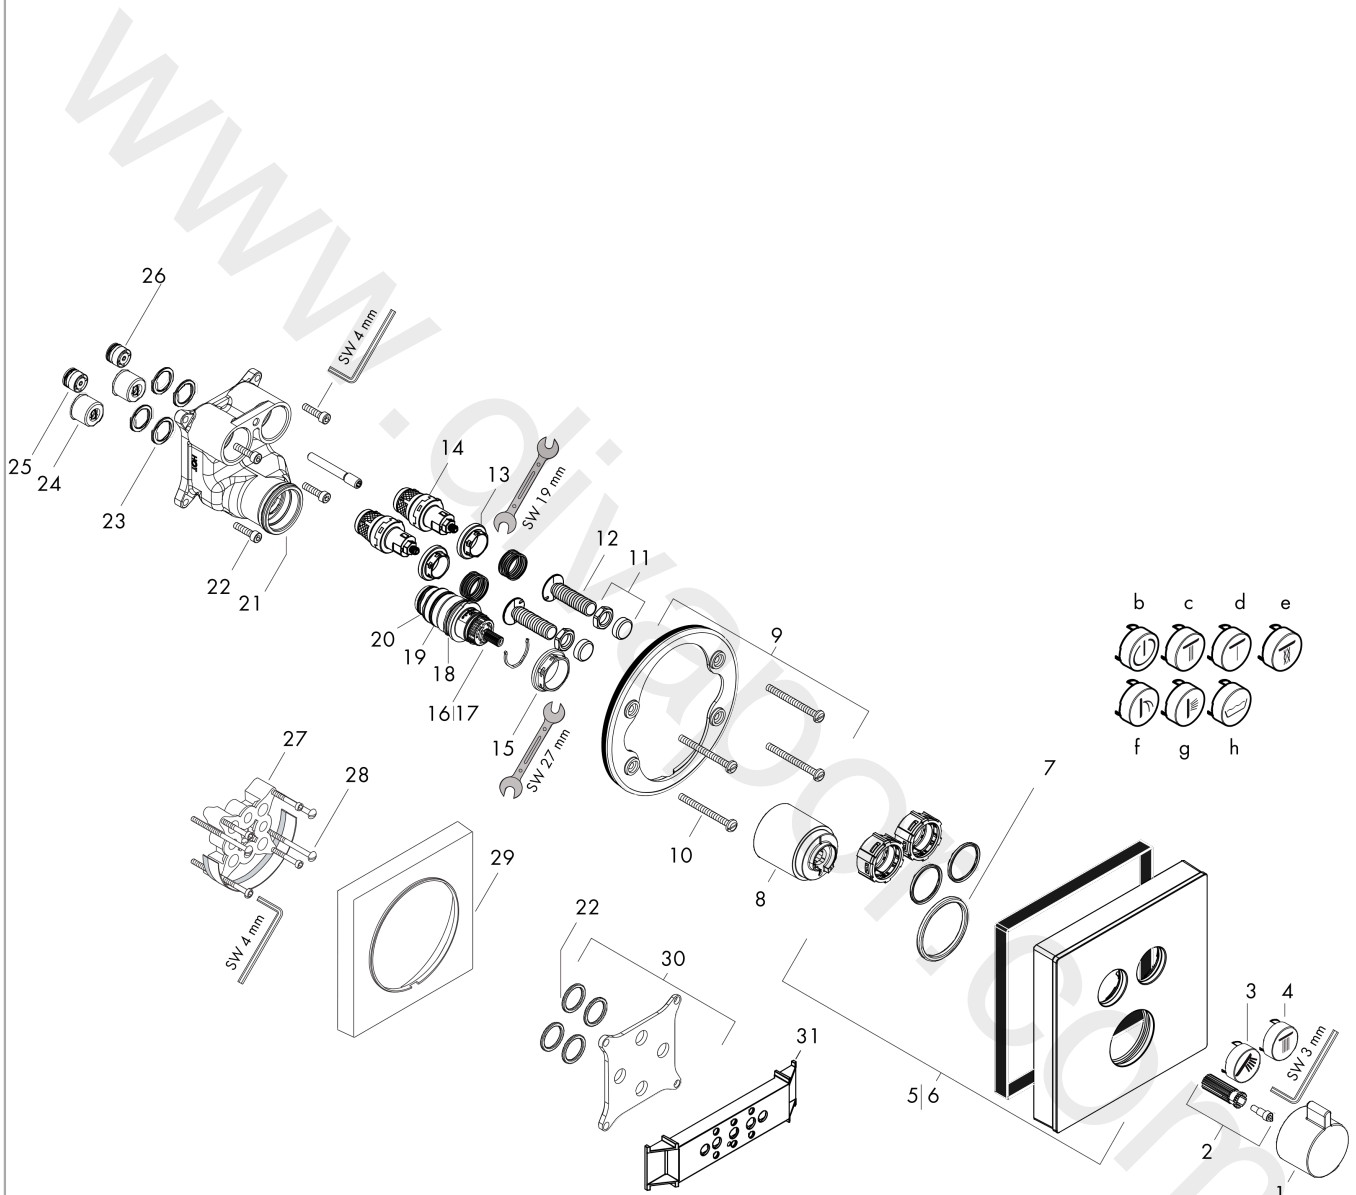

ShowerSelect Glass
Thermostat for concealed installation for 2 functions
Finish: **White/Chrome** Article Number: **15738407**

Exploded Drawing

Year of production: >10/18

ShowerSelect Glass
Thermostat for concealed installation for 2 functions
Finish: **White/Chrome** Article Number: **15738407**

Spare part list

Year of production: >10/18

Pos.	Description	Article Number	Price	PU
1	handle for thermostat	92215000	£ 64,00	1
2	handle fixing set	95843000	£ 9,00	1
3	symbol handshower	92573450	£ 12,80	1
4	symbol head shower Rain large	92571450	£ 12,80	1
5	escutcheon 155 / 155 mm	92623400	£ 224,00	1
6	escutcheon for exchanged connections	92843400	£ 173,00	1
7	O-ring 44x4	98471000	£ 9,00	1
8	sleeve	92216000	£ 35,00	1
9	holder for escutcheon	98793000	£ 43,00	1
10	set of fixing screws	96454000	£ 9,00	1
11	nut and flange	92696000	£ 16,10	1
12	Select-adapter	92219000	£ 6,10	1
13	nut	98368000	£ 13,30	1
14	shut off unit	95758000	£ 110,00	1
15	nut	98913000	£ 20,50	1
16	thermostat cartridge	98282000	£ 110,00	1
17	cartridge for exchanged connections	92373000	£ 275,00	1
18	O-ring 25x2,5	92146000	£ 9,00	1
19	O-ring 25x1,5	98146000	£ 3,30	1
20	O-ring 20x1,5	98197000	£ 3,30	1
21	O-ring 36x2	98156000	£ 3,30	1
22	set of screws	96525000	£ 9,00	1
23	O-ring 16x2	98133000	£ 3,30	1
24	noise reduction	94073000	£ 25,00	1
25	non return valve (pressure-resistant up to 2 MPa)	92594000	£ 16,10	1
26	non return valve	97980000	£ 16,10	1
27	extension 25 mm	13595000	£ 75,00	1
28	set of fixing screws	97747000	£ 3,30	1
29	extension 22 mm	13604000	£ 148,00	1
30	compensation set 1°	95521000	£ 173,00	1
31	fit-up aid	92540000	£ 14,10	1
a	-	01800187	-	1
b	symbol ON/OFF	92579450	£ 12,80	1
c	symbol Mono	92576450	£ 12,80	1
d	symbol head shower Rain small	92572450	£ 12,80	1
e	symbol Whirl	92575450	£ 12,80	1
f	symbol Flood jet	92574450	£ 12,80	1
g	symbol body shower	92578450	£ 12,80	1
h	symbol tub	92577450	£ 12,80	1