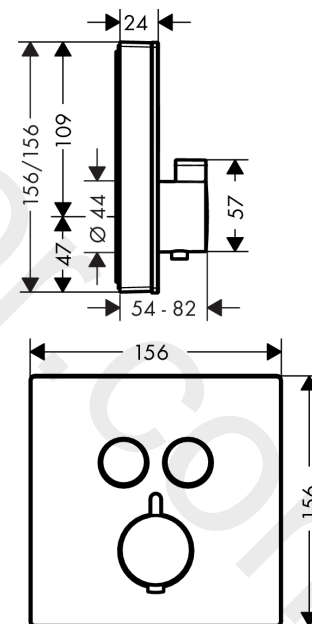

Scale drawing