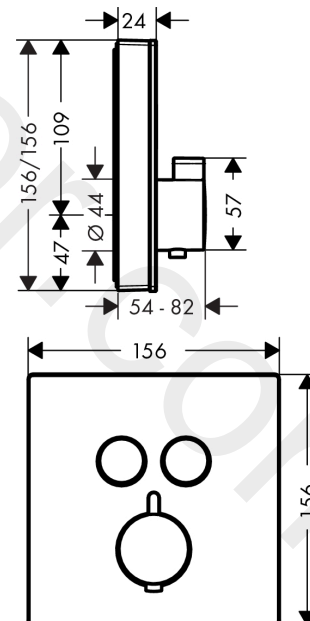

Scale drawing