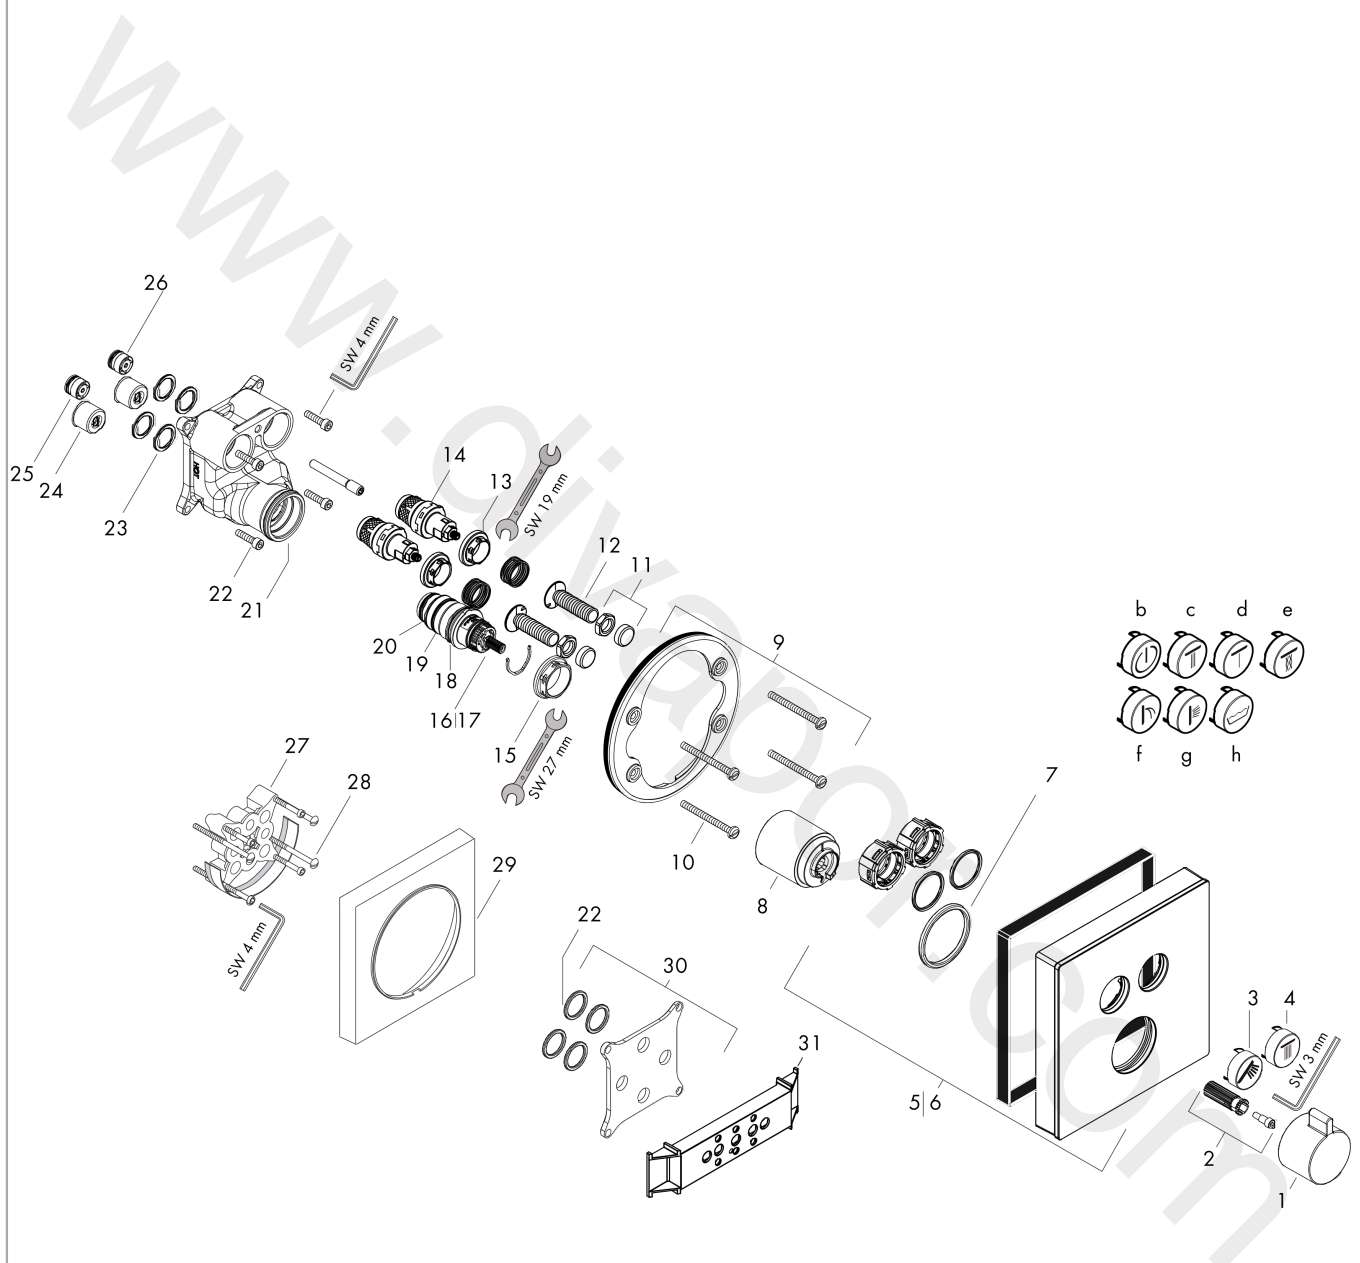

ShowerSelect Glass
Thermostat for concealed installation for 2 functions
Finish: **White/Chrome** Article Number: **15738400**

Exploded Drawing

Year of production: >07/15

ShowerSelect Glass
Thermostat for concealed installation for 2 functions
Finish: **White/Chrome** Article Number: **15738400**

Spare part list

Year of production: >07/15

Pos.	Description	Article Number	Price	PU
1	handle for thermostat	92215000	£ 64,00	1
2	handle fixing set	95843000	£ 9,00	1
3	symbol handshower	92573450	£ 12,80	1
4	symbol head shower Rain large	92571450	£ 12,80	1
5	escutcheon 155 / 155 mm	92623400	£ 224,00	1
6	escutcheon for exchanged connections	92843400	£ 173,00	1
7	O-ring 44x4	98471000	£ 9,00	1
8	sleeve	92216000	£ 35,00	1
9	holder for escutcheon	98793000	£ 43,00	1
10	set of fixing screws	96454000	£ 9,00	1
11	nut and flange	92696000	£ 16,10	1
12	Select-adapter	92219000	£ 6,10	1
13	nut	98368000	£ 13,30	1
14	shut off unit	95758000	£ 110,00	1
15	nut	98913000	£ 20,50	1
16	thermostat cartridge	98282000	£ 110,00	1
17	cartridge for exchanged connections	92373000	£ 275,00	1
18	O-ring 25x2,5	92146000	£ 16,10	1
19	O-ring 25x1,5	98146000	£ 3,30	1
20	O-ring 20x1,5	98197000	£ 3,30	1
21	O-ring 36x2	98156000	£ 3,30	1
22	set of screws	96525000	£ 9,00	1
23	O-ring 16x2	98133000	£ 3,30	1
24	noise reduction	94073000	£ 25,00	1
25	non return valve (pressure-resistant up to 2 MPa)	92594000	£ 16,10	1
26	non return valve	97980000	£ 16,10	1
27	extension 25 mm	13595000	£ 75,00	1
28	set of fixing screws	97747000	£ 3,30	1
29	extension 22 mm	13604000	£ 148,00	1
30	compensation set 1°	95521000	£ 173,00	1
31	fit-up aid	92540000	£ 14,10	1
a	concealed item	01800180	£ 163,00	1
b	symbol ON/OFF	92579450	£ 12,80	1
c	symbol head shower Rain small	92572450	£ 12,80	1
d	symbol Mono	92576450	£ 12,80	1
e	symbol Whirl	92575450	£ 12,80	1
f	symbol Flood jet	92574450	£ 12,80	1
g	symbol body shower	92578450	£ 12,80	1
h	symbol tub	92577450	£ 12,80	1
i	Grease	90920000	£ 16,10	1
j	shut off unit (special)	92361000	£ 110,00	1