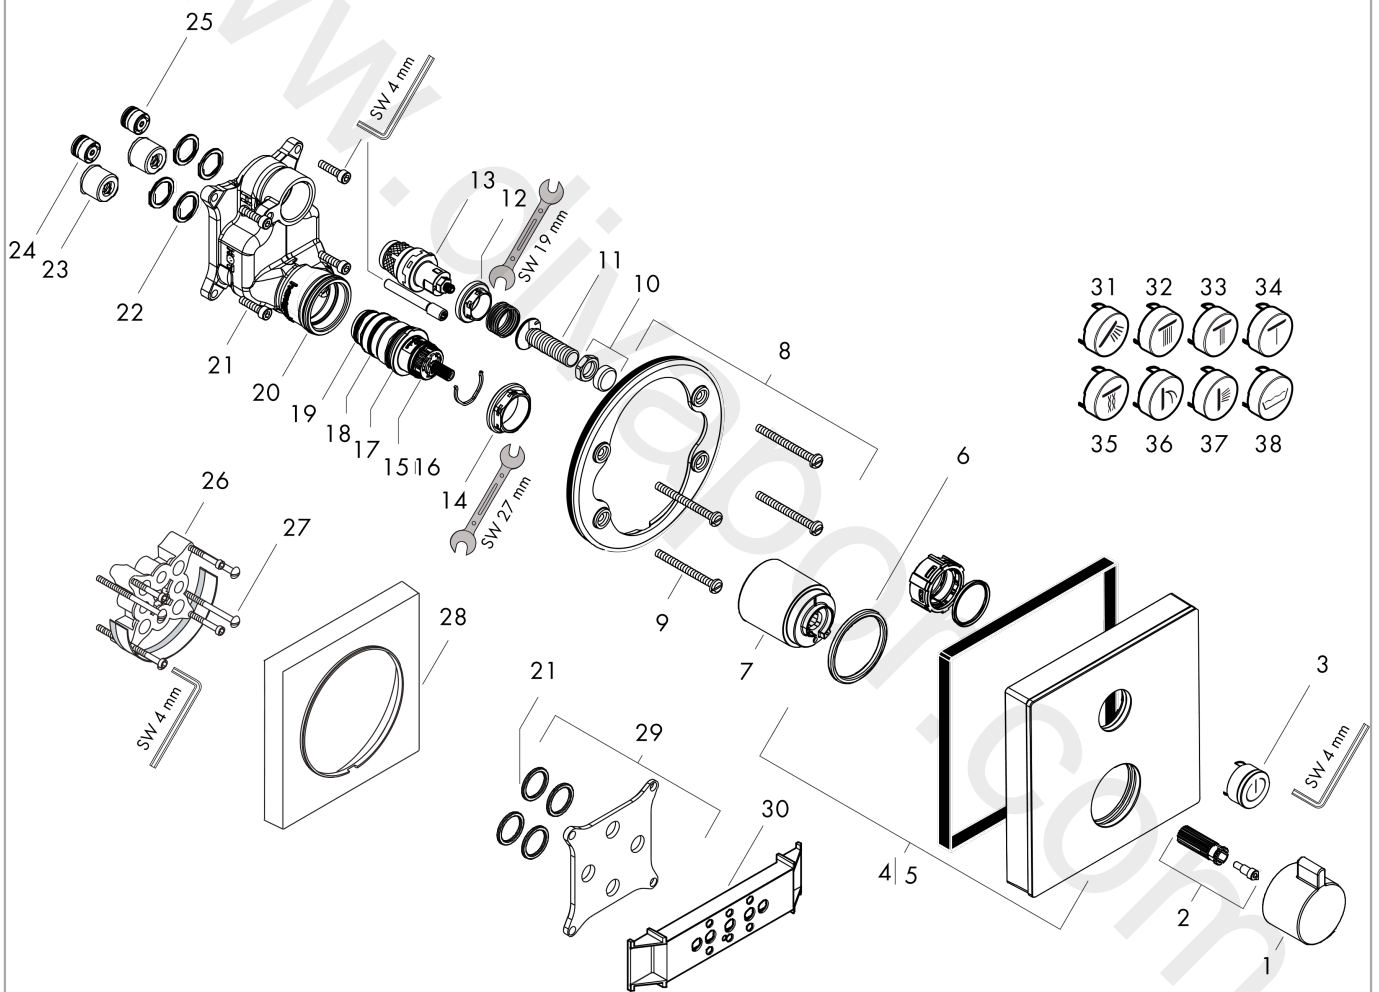

ShowerSelect Glass

Thermostat for concealed installation for 1 function

Surfaces: Article Number: **15737600**

Exploded Drawing

Year of production: **07/15 - 06/22**

ShowerSelect Glass

Thermostat for concealed installation for 1 function

Surfaces: Article Number: **15737600**

Spare part list

Year of production: **07/15 - 06/22**

Pos.	Description	Article Number	Price	PU
1	handle for thermostat	92215000	£ 64,00	1
2	handle fixing set	95843000	£ 9,00	1
3	symbol ON/OFF	92579610	£ 12,80	1
4	escutcheon 155 / 155 mm	92617600	£ 224,00	1
5	escutcheon for exchanged connections	92842600	£ 275,00	1
6	O-ring 44x4	98471000	£ 9,00	1
7	sleeve	92216000	£ 35,00	1
8	holder for escutcheon	98793000	£ 43,00	1
9	set of fixing screws	96454000	£ 9,00	1
10	nut and flange	92696000	£ 16,10	1
11	Select-adapter	92219000	£ 6,10	1
12	nut	98368000	£ 13,30	1
13	shut off unit	95758000	£ 110,00	1
14	nut	98913000	£ 20,50	1
15	thermostat cartridge	98282000	£ 110,00	1
16	cartridge for exchanged connections	92373000	£ 275,00	1
17	O-ring 25x2,5	92146000	£ 16,10	1
18	O-ring 25x1,5	98146000	£ 3,30	1
19	O-ring 20x1,5	98197000	£ 3,30	1
20	O-ring 36x2	98156000	£ 3,30	1
21	set of screws	96525000	£ 9,00	1
22	O-ring 16x2	98133000	£ 3,30	1
23	noise reduction	94073000	£ 25,00	1
24	non return valve (pressure-resistant up to 2 MPa)	92594000	£ 16,10	1
25	non return valve	97980000	£ 16,10	1
26	extension 25 mm	13595000	£ 75,00	1
27	set of fixing screws	97747000	£ 3,30	1
28	extension 22 mm	13604000	£ 148,00	1
29	compensation set 1°	95521000	£ 173,00	1
30	fit-up aid	92540000	£ 14,10	1
31	symbol handshower	92573610	£ 12,80	1
32	symbol head shower Rain large	92571610	£ 12,80	1
33	symbol head shower Rain small	92572610	£ 12,80	1
34	symbol Mono	92576610	£ 12,80	1
35	symbol Whirl	92575610	£ 12,80	1
36	symbol Flood jet	92574610	£ 12,80	1
37	symbol body shower	92578610	£ 12,80	1
38	symbol tub	92577610	£ 12,80	1
a	concealed item	01800180	£ 163,00	1
b	adapter for exchanged connections	93181000	£ 275,00	1
c	Grease	90920000	£ 16,10	1