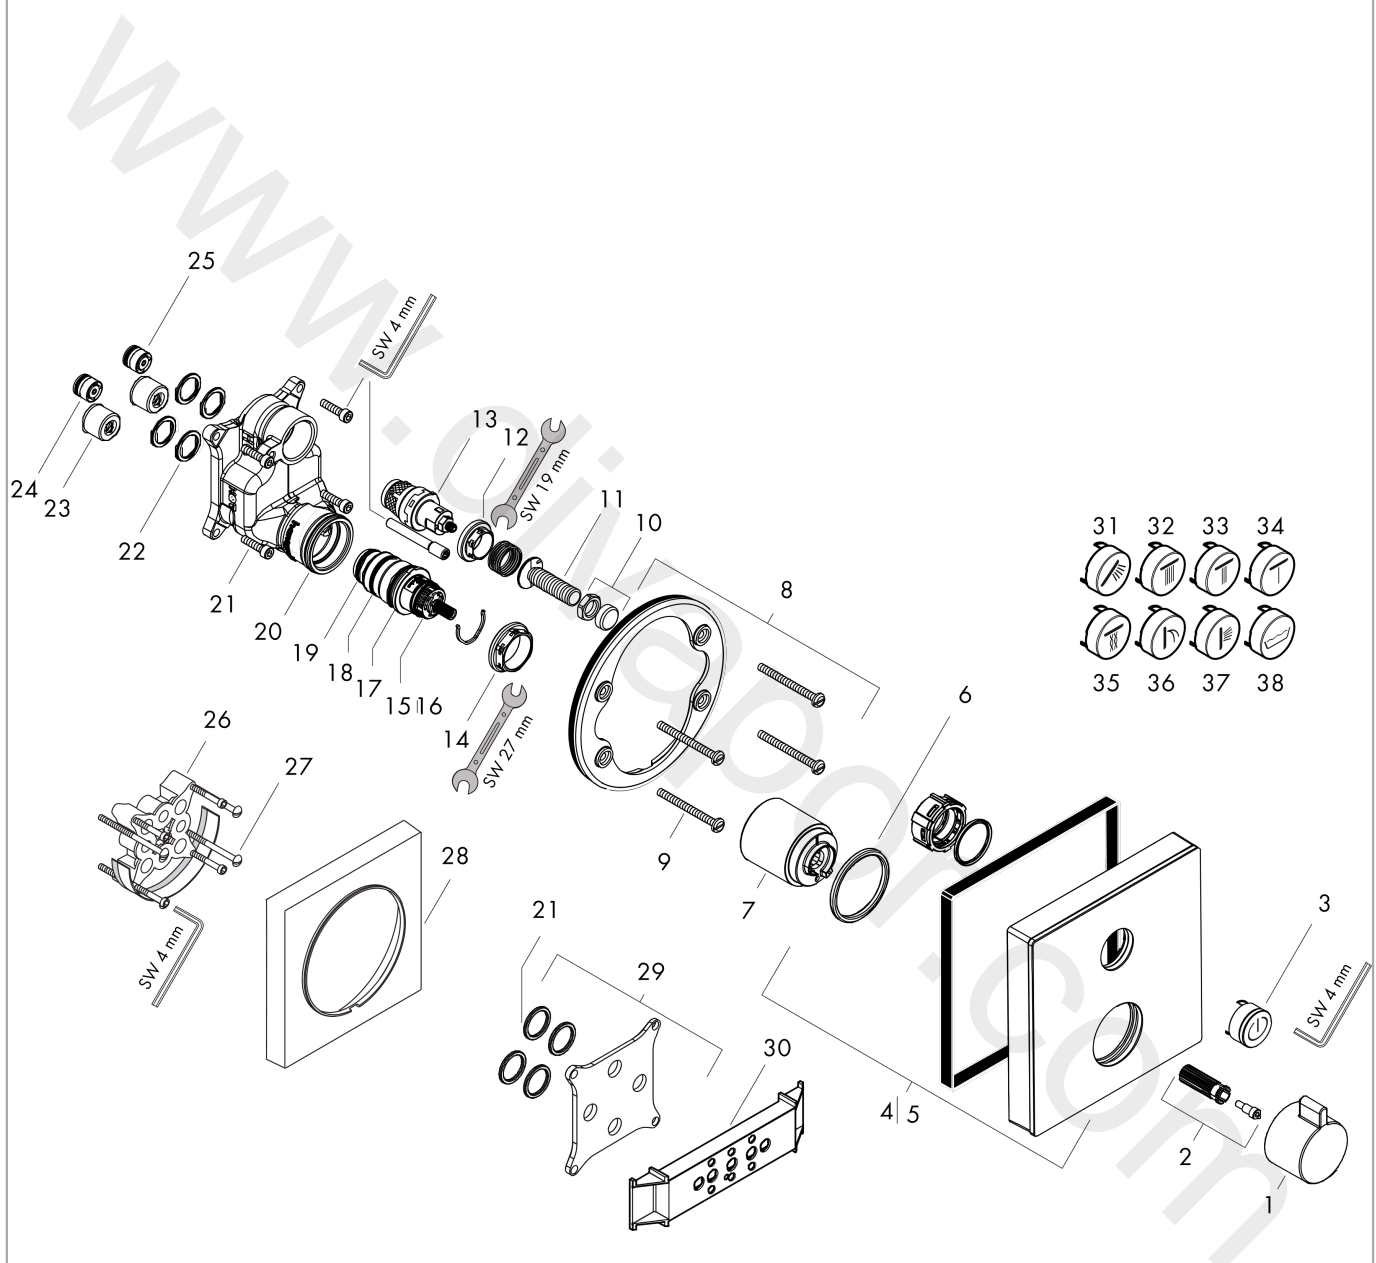

ShowerSelect Glass
Thermostat for concealed installation for 1 function
Finish: **White/Chrome** Article Number: **15737400**

Exploded Drawing

Year of production: >07/15

ShowerSelect Glass
Thermostat for concealed installation for 1 function
Finish: **White/Chrome** Article Number: **15737400**

Spare part list

Year of production: >07/15

Pos.	Description	Article Number	Price	PU
1	handle for thermostat	92215000	£ 64,00	1
2	handle fixing set	95843000	£ 9,00	1
3	symbol ON/OFF	92579450	£ 12,80	1
4	escutcheon 155 / 155 mm	92617400	£ 224,00	1
5	escutcheon for exchanged connections	92842400	£ 275,00	1
6	O-ring 44x4	98471000	£ 9,00	1
7	sleeve	92216000	£ 35,00	1
8	holder for escutcheon	98793000	£ 43,00	1
9	set of fixing screws	96454000	£ 9,00	1
10	nut and flange	92696000	£ 16,10	1
11	Select-adapter	92219000	£ 6,10	1
12	nut	98368000	£ 13,30	1
13	shut off unit	95758000	£ 110,00	1
14	nut	98913000	£ 20,50	1
15	thermostat cartridge	98282000	£ 110,00	1
16	cartridge for exchanged connections	92373000	£ 275,00	1
17	O-ring 25x2,5	92146000	£ 16,10	1
18	O-ring 25x1,5	98146000	£ 3,30	1
19	O-ring 20x1,5	98197000	£ 3,30	1
20	O-ring 36x2	98156000	£ 3,30	1
21	set of screws	96525000	£ 9,00	1
22	O-ring 16x2	98133000	£ 3,30	1
23	noise reduction	94073000	£ 25,00	1
24	non return valve (pressure-resistant up to 2 MPa)	92594000	£ 16,10	1
25	non return valve	97980000	£ 16,10	1
26	extension 25 mm	13595000	£ 75,00	1
27	set of fixing screws	97747000	£ 3,30	1
28	extension 22 mm	13604000	£ 148,00	1
29	compensation set 1°	95521000	£ 173,00	1
30	fit-up aid	92540000	£ 14,10	1
31	symbol handshower	92573450	£ 12,80	1
32	symbol head shower Rain large	92571450	£ 12,80	1
33	symbol head shower Rain small	92572450	£ 12,80	1
34	symbol Mono	92576450	£ 12,80	1
35	symbol Whirl	92575450	£ 12,80	1
36	symbol Flood jet	92574450	£ 12,80	1
37	symbol body shower	92578450	£ 12,80	1
38	symbol tub	92577450	£ 12,80	1
a	concealed item	01800180	£ 163,00	1
b	adapter for exchanged connections	93181000	£ 275,00	1
c	Grease	90920000	£ 16,10	1