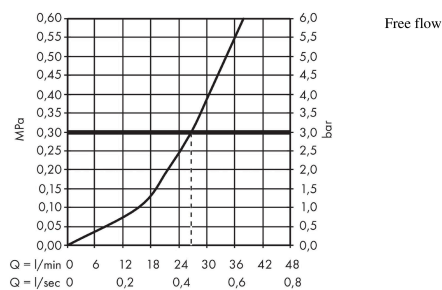

ShowerSelect Glass
Thermostat for concealed installation for 1 function
 Finish: **White/Chrome** Article Number: **15737400**

Description

product features

- 1 function
- Select push-button on/off control for 1 outlet
- thermostat cartridge, Start/stop valve to operate the functions
- maximum flow rate at 3 bar: 26,7 l/min
- min. operating pressure: 1 bar
- max. operating pressure: 10 bar
- safety stop at 40 °C
- temperature limitation adjustable
- connection type: basic set
- thermostat is delivered with button On/Off
- WRAS 2211001 - Approval letter
- WRAS 2211001

Article Details

Price excl. VAT

841,67 £

Technology

Certificates / Sustainability

Product image

Scale drawing

Flowchart