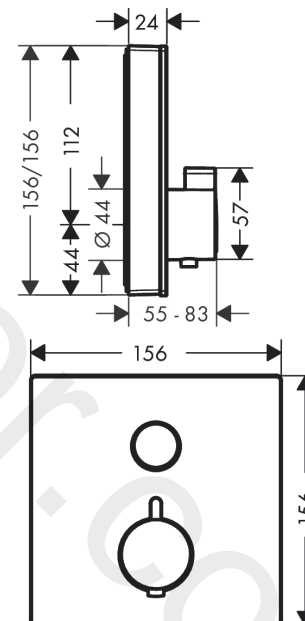

Scale drawing