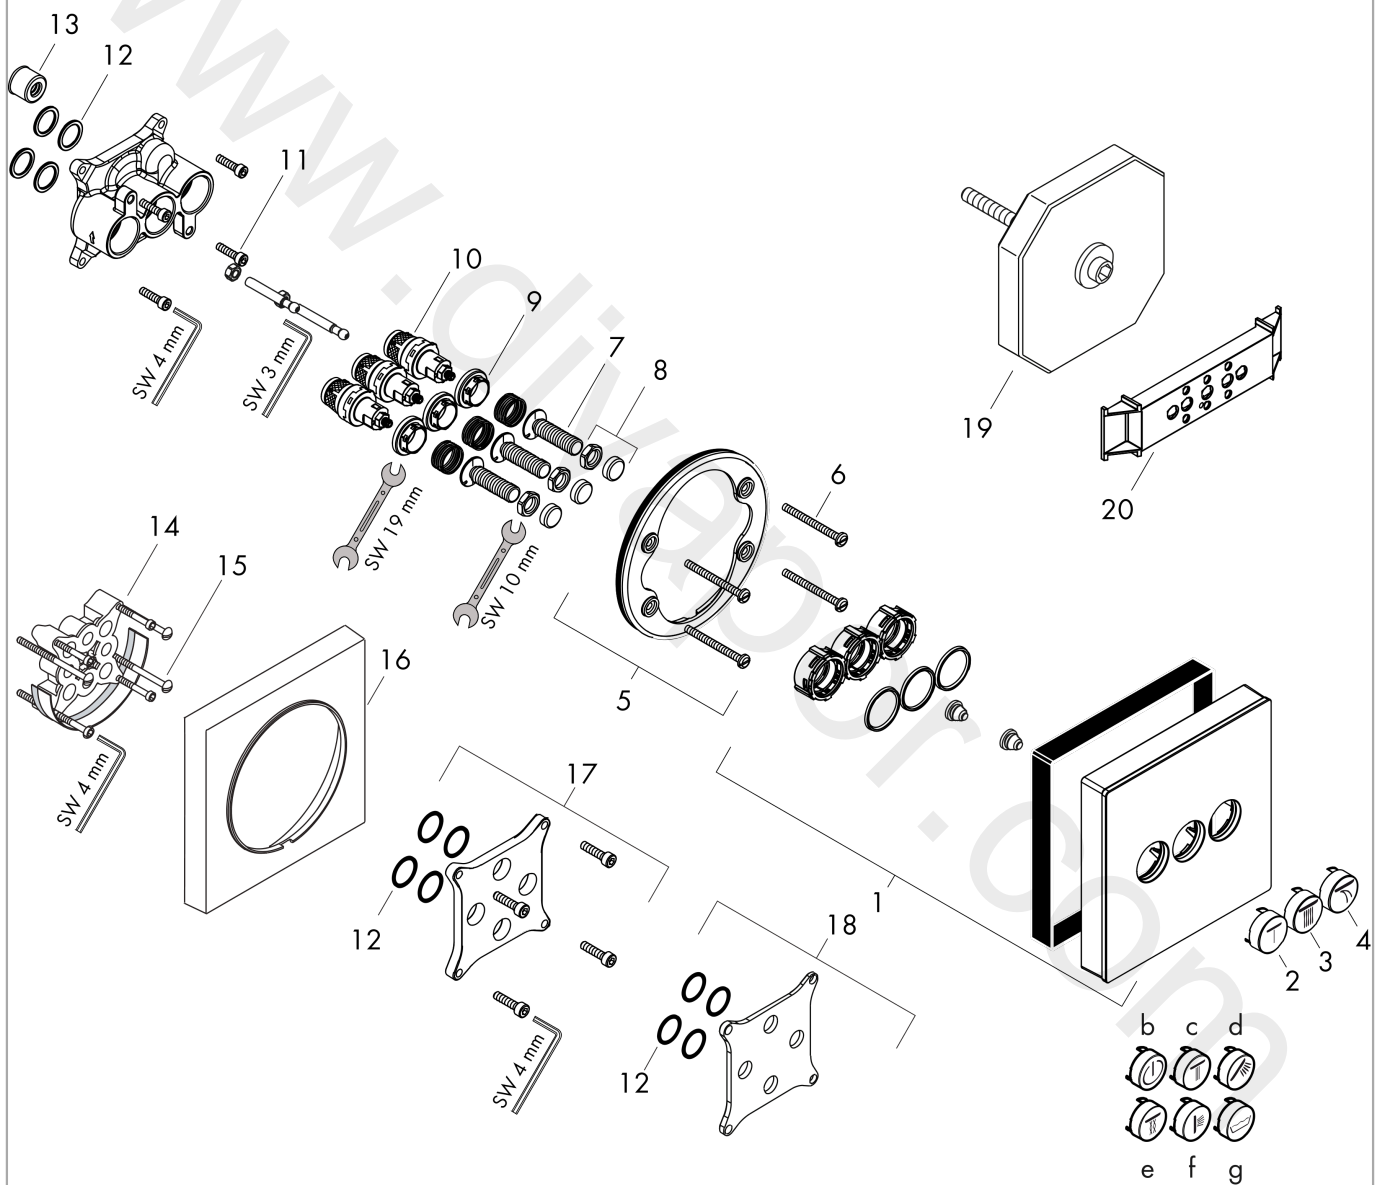

ShowerSelect Glass
Valve for concealed installation for 3 functions
 Surfaces: Article Number: **15736600**

Exploded Drawing

Year of production: **07/15 - 06/22**

ShowerSelect Glass
Valve for concealed installation for 3 functions
 Surfaces: Article Number: **15736600**

Spare part list

Year of production: **07/15 - 06/22**

Pos.	Description	Article Number	Price	PU
1	escutcheon 155 / 155 mm	92624600	£ 224,00	1
2	symbol Mono	92576610	£ 12,80	1
3	symbol head shower Rain large	92571610	£ 12,80	1
4	symbol Flood jet	92574610	£ 12,80	1
5	holder for escutcheon	98793000	£ 43,00	1
6	set of fixing screws	96454000	£ 9,00	1
7	Select-adapter	92219000	£ 6,10	1
8	nut and flange	92696000	£ 16,10	1
9	nut	98368000	£ 13,30	1
10	shut off unit	95758000	£ 110,00	1
11	set of screws	96525000	£ 9,00	1
12	O-ring 16x2	98133000	£ 3,30	1
13	noise reduction	94073000	£ 25,00	1
14	extension 25 mm	13595000	£ 75,00	1
15	set of fixing screws	97747000	£ 3,30	1
16	extension 22 mm	13604000	£ 148,00	1
17	extension 10 mm for iBox universal with shut-off unit	92332000	£ 137,00	1
18	compensation set 1°	95521000	£ 173,00	1
19	flushing unit complete	15956000	-	1
20	fit-up aid	92540000	£ 14,10	1
a	concealed item	01800180	£ 163,00	1
b	symbol ON/OFF	92579610	£ 12,80	1
c	symbol head shower Rain small	92572610	£ 12,80	1
d	symbol handshower	92573610	£ 12,80	1
e	symbol Whirl	92575610	£ 12,80	1
f	symbol body shower	92578610	£ 12,80	1
g	symbol tub	92577610	£ 12,80	1