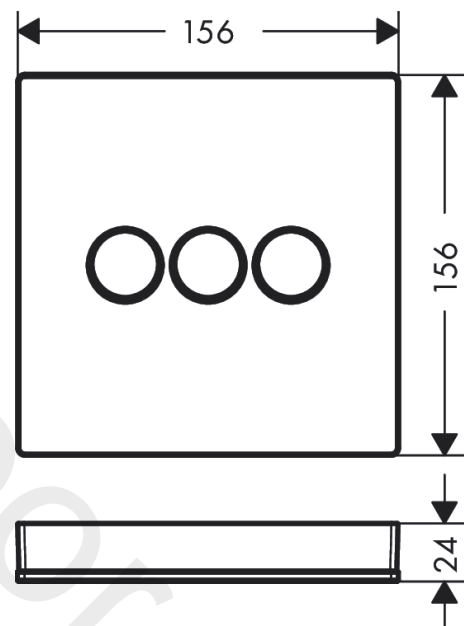

ShowerSelect Glass
Valve for concealed installation for 3 functions
 Finish: **White/Chrome** Article Number: **15736407**

Description

product features

- 3 functions
- simultaneous use of several outlets
- Start/stop valve to operate the functions
- maximum flow rate at 3 bar: 30 l/min
- flow rate by simultaneous use of all outlets: 44 l/min
- connection type: basic set
- thermostat is delivered with buttons Waterfall, Rain large, Mono

Technology

Certificates / Sustainability

Product image

Scale drawing

Flowchart

ShowerSelect Glass
Valve for concealed installation for 3 functions
 Finish: **White/Chrome** Article Number: **15736407**

Installation examples

ShowerSelect Glass
Valve for concealed installation for 3 functions
 Finish: **White/Chrome** Article Number: **15736407**

Exploded Drawing

Year of production: >10/18

ShowerSelect Glass
Valve for concealed installation for 3 functions
 Finish: **White/Chrome** Article Number: **15736407**