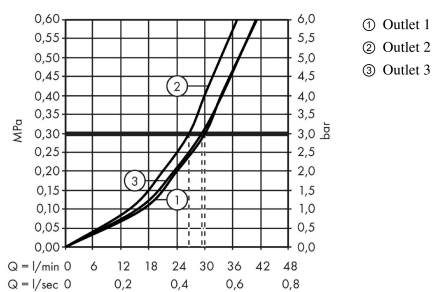

ShowerSelect Glass
Valve for concealed installation for 3 functions
 Finish: **White/Chrome** Article Number: **15736407**

Description

product features

- 3 functions
- simultaneous use of several outlets
- Start/stop valve to operate the functions
- maximum flow rate at 3 bar: 30 l/min
- flow rate by simultaneous use of all outlets: 44 l/min
- connection type: basic set
- thermostat is delivered with buttons Waterfall, Rain large, Mono

Technology

Certificates / Sustainability

Product image

Scale drawing

Flowchart

ShowerSelect Glass
Valve for concealed installation for 3 functions
 Finish: **White/Chrome** Article Number: **15736407**

Installation examples