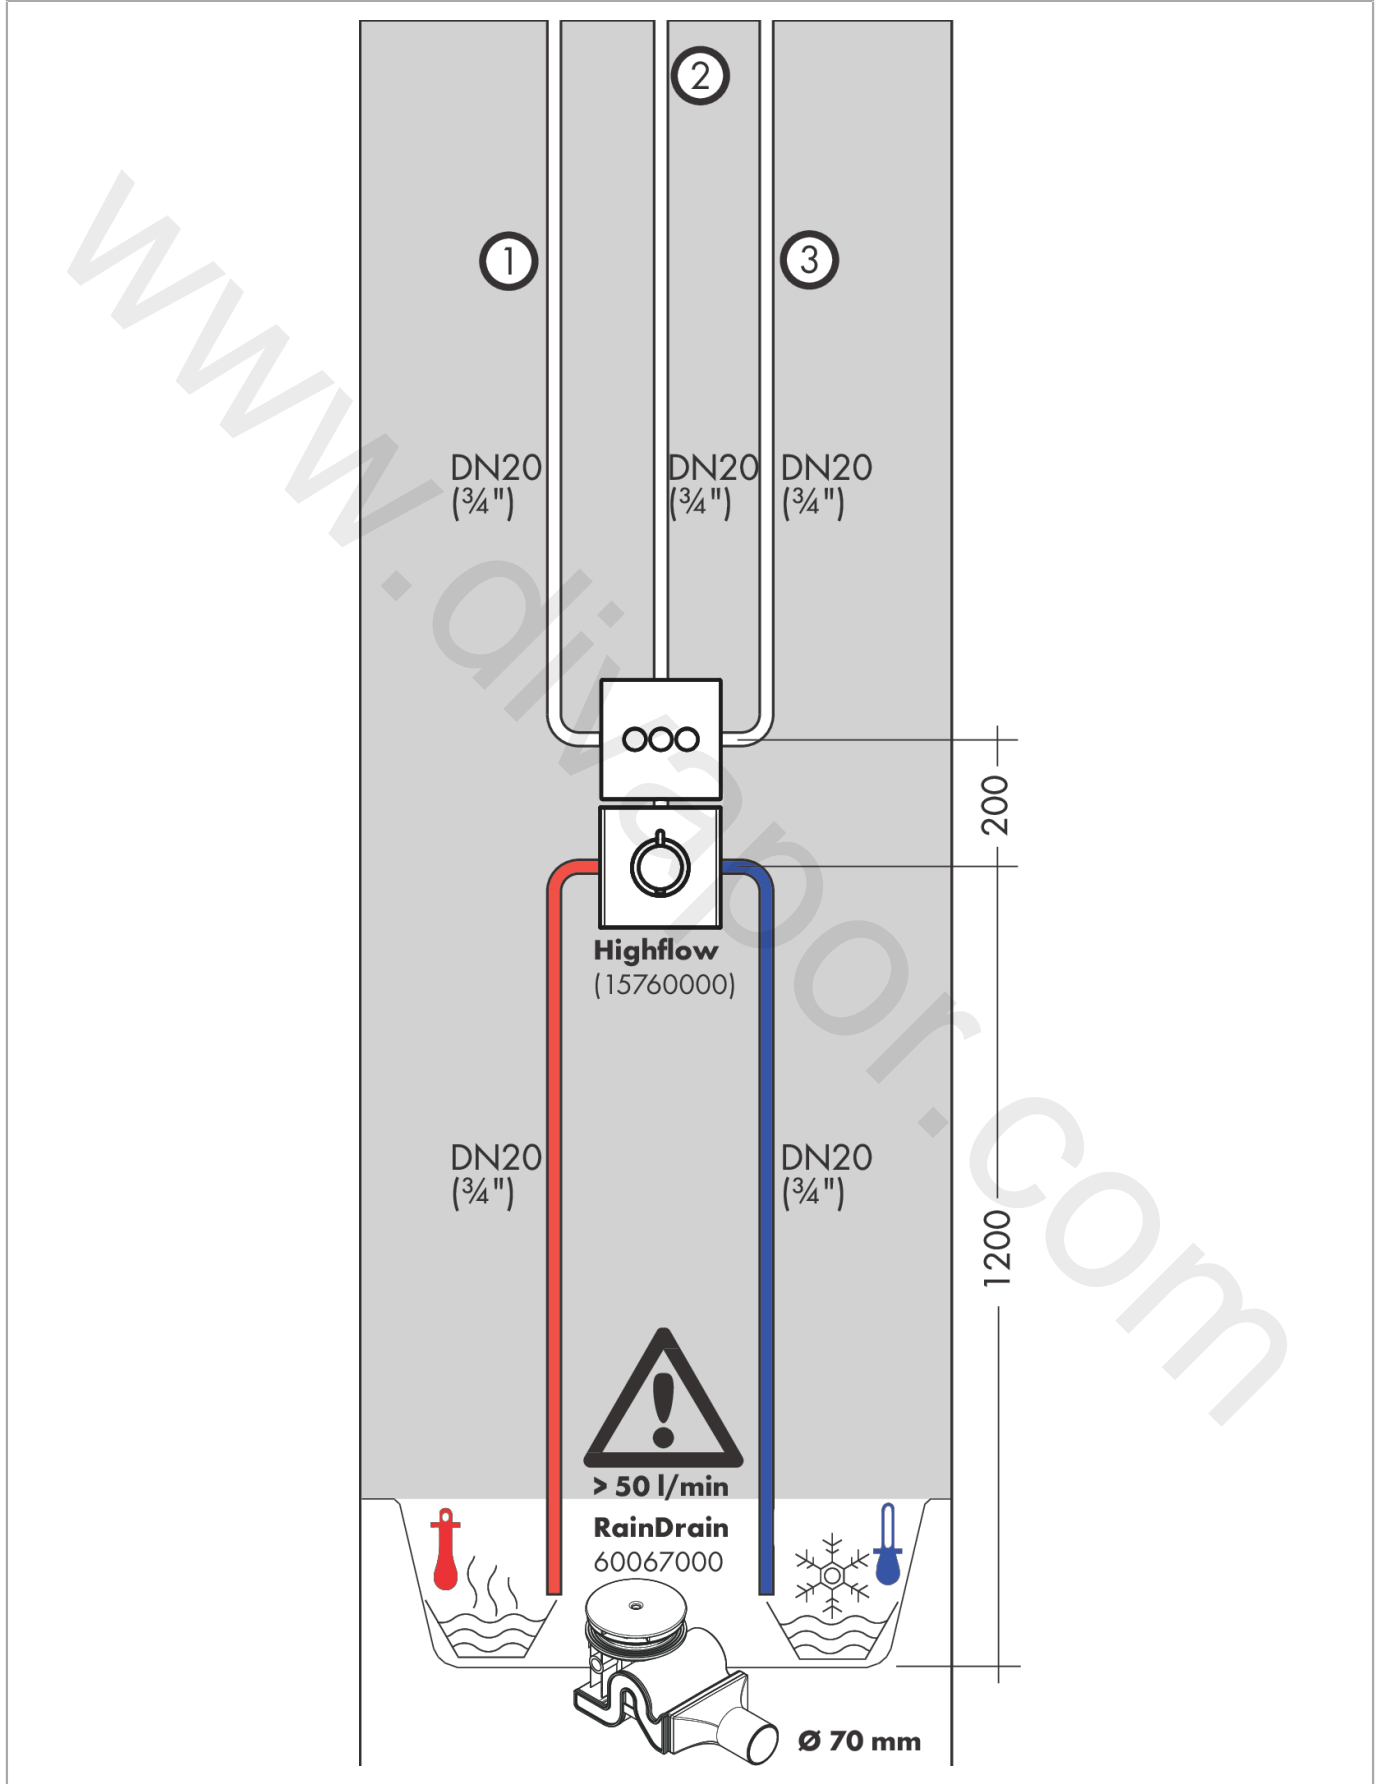

ShowerSelect Glass
Valve for concealed installation for 3 functions
 Finish: **White/Chrome** Article Number: **15736407**

Description

product features

- 3 functions
- simultaneous use of several outlets
- Start/stop valve to operate the functions
- maximum flow rate at 3 bar: 30 l/min
- flow rate by simultaneous use of all outlets: 44 l/min
- connection type: basic set
- thermostat is delivered with buttons Waterfall, Rain large, Mono

Technology

Certificates / Sustainability

Product image

Scale drawing

Flowchart

ShowerSelect Glass
Valve for concealed installation for 3 functions
 Finish: **White/Chrome** Article Number: **15736407**

Installation examples

ShowerSelect Glass
Valve for concealed installation for 3 functions
 Finish: **White/Chrome** Article Number: **15736407**

Exploded Drawing

Year of production: >10/18

ShowerSelect Glass
Valve for concealed installation for 3 functions
 Finish: **White/Chrome** Article Number: **15736407**