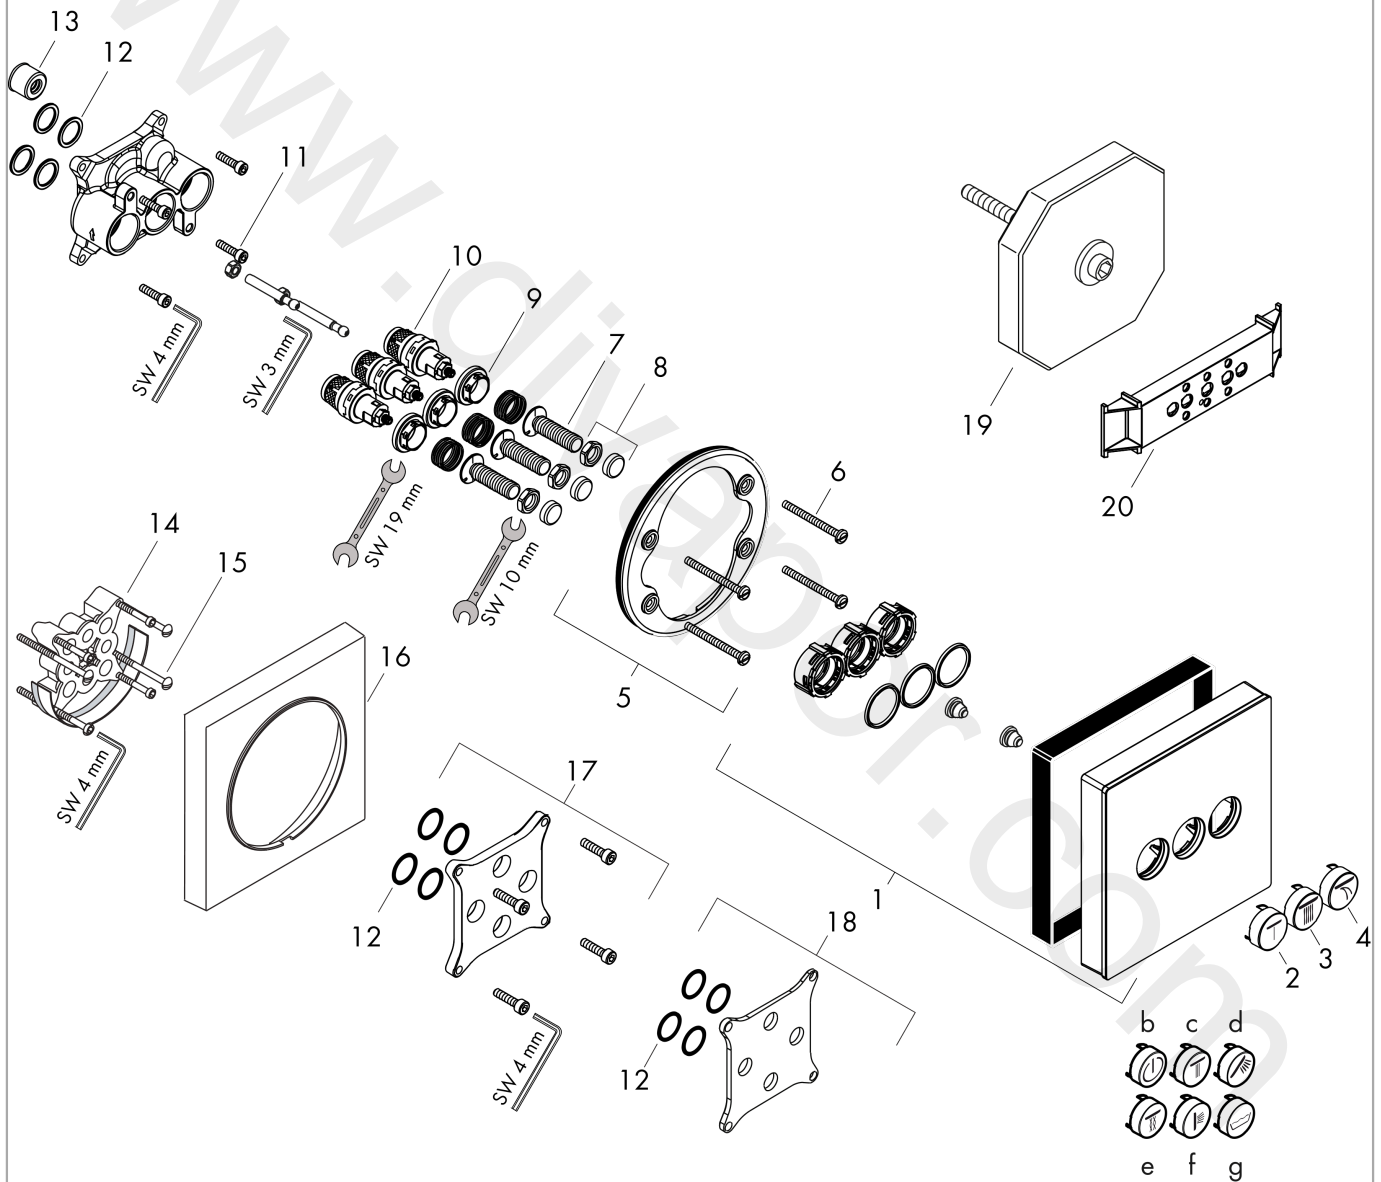

ShowerSelect Glass
Valve for concealed installation for 3 functions
 Finish: **White/Chrome** Article Number: **15736407**

Description

product features

- 3 functions
- simultaneous use of several outlets
- Start/stop valve to operate the functions
- maximum flow rate at 3 bar: 30 l/min
- flow rate by simultaneous use of all outlets: 44 l/min
- connection type: basic set
- thermostat is delivered with buttons Waterfall, Rain large, Mono

Technology

Certificates / Sustainability

Product image

Scale drawing

Flowchart

ShowerSelect Glass
Valve for concealed installation for 3 functions
 Finish: **White/Chrome** Article Number: **15736407**

Installation examples

ShowerSelect Glass
Valve for concealed installation for 3 functions
 Finish: **White/Chrome** Article Number: **15736407**

Exploded Drawing

Year of production: >10/18

ShowerSelect Glass
Valve for concealed installation for 3 functions
 Finish: **White/Chrome** Article Number: **15736407**