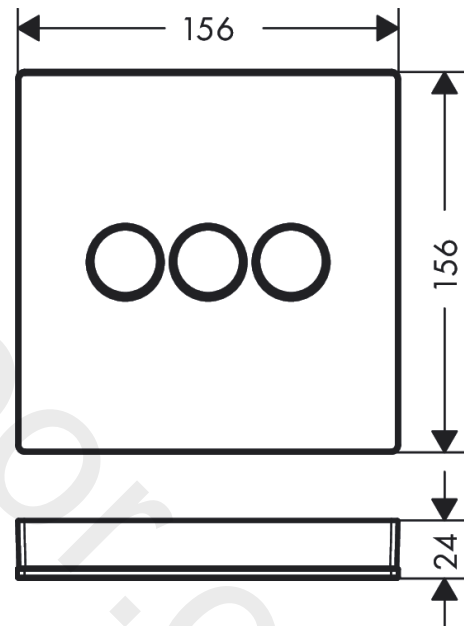

ShowerSelect Glass
Valve for concealed installation for 3 functions
 Finish: **White/Chrome** Article Number: **15736400**

Description

product features

- 3 functions
- simultaneous use of several outlets
- Start/stop valve to operate the functions
- maximum flow rate at 3 bar: 30 l/min
- flow rate upper outlet: 26 l/min
- Flow rate left and right: 29 l/min
- flow rate by simultaneous use of all outlets: 44 l/min
- connection type: basic set
- Valve is delivered with buttons Waterfall, Rain large, Mono

Article Details

Price excl. VAT 666,67 £

Technology

Certificates / Sustainability

Product image

Scale drawing

Flowchart

ShowerSelect Glass
Valve for concealed installation for 3 functions
 Finish: **White/Chrome** Article Number: **15736400**

Installation examples

ShowerSelect Glass
Valve for concealed installation for 3 functions
 Finish: **White/Chrome** Article Number: **15736400**

Exploded Drawing

Year of production: >07/15

ShowerSelect Glass
Valve for concealed installation for 3 functions
 Finish: **White/Chrome** Article Number: **15736400**