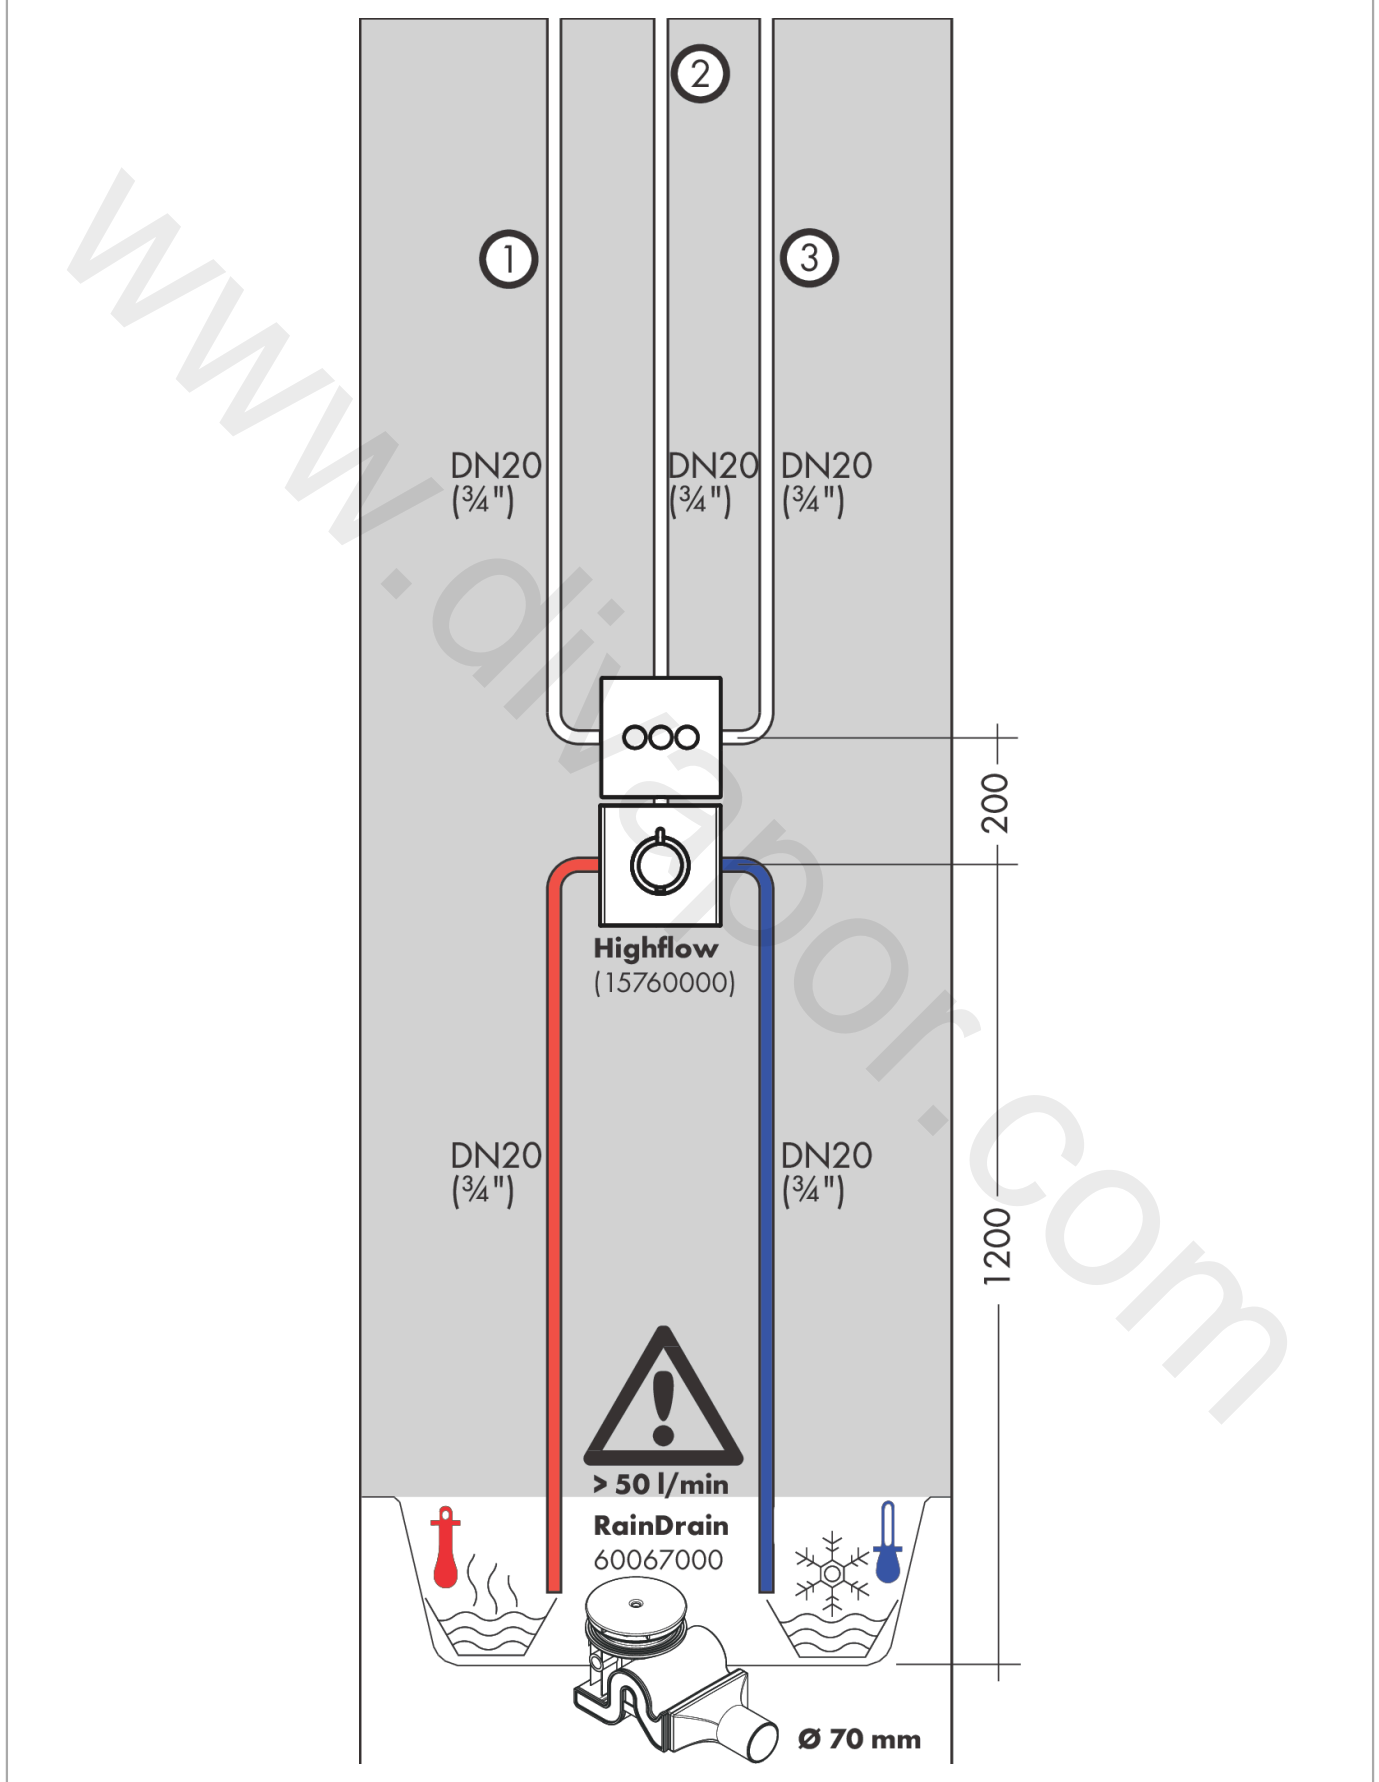

ShowerSelect Glass
Valve for concealed installation for 3 functions
 Finish: **White/Chrome** Article Number: **15736400**

Description

product features

- 3 functions
- simultaneous use of several outlets
- Start/stop valve to operate the functions
- maximum flow rate at 3 bar: 30 l/min
- flow rate upper outlet: 26 l/min
- Flow rate left and right: 29 l/min
- flow rate by simultaneous use of all outlets: 44 l/min
- connection type: basic set
- Valve is delivered with buttons Waterfall, Rain large, Mono

Article Details

Price excl. VAT 666,67 £

Technology

Certificates / Sustainability

Product image

Scale drawing

Flowchart

ShowerSelect Glass
Valve for concealed installation for 3 functions
 Finish: **White/Chrome** Article Number: **15736400**

Installation examples

ShowerSelect Glass
Valve for concealed installation for 3 functions
 Finish: **White/Chrome** Article Number: **15736400**

Exploded Drawing

Year of production: >07/15

ShowerSelect Glass
Valve for concealed installation for 3 functions
 Finish: **White/Chrome** Article Number: **15736400**