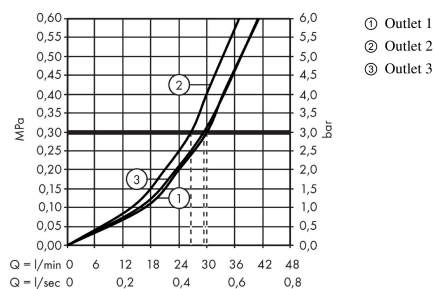

ShowerSelect Glass
Valve for concealed installation for 3 functions
 Finish: **White/Chrome** Article Number: **15736400**

Description

product features

- 3 functions
- simultaneous use of several outlets
- Start/stop valve to operate the functions
- maximum flow rate at 3 bar: 30 l/min
- flow rate upper outlet: 26 l/min
- Flow rate left and right: 29 l/min
- flow rate by simultaneous use of all outlets: 44 l/min
- connection type: basic set
- Valve is delivered with buttons Waterfall, Rain large, Mono

Article Details

Price excl. VAT 666,67 £

Technology

Certificates / Sustainability

Product image

Scale drawing

Flowchart

ShowerSelect Glass
Valve for concealed installation for 3 functions
 Finish: **White/Chrome** Article Number: **15736400**