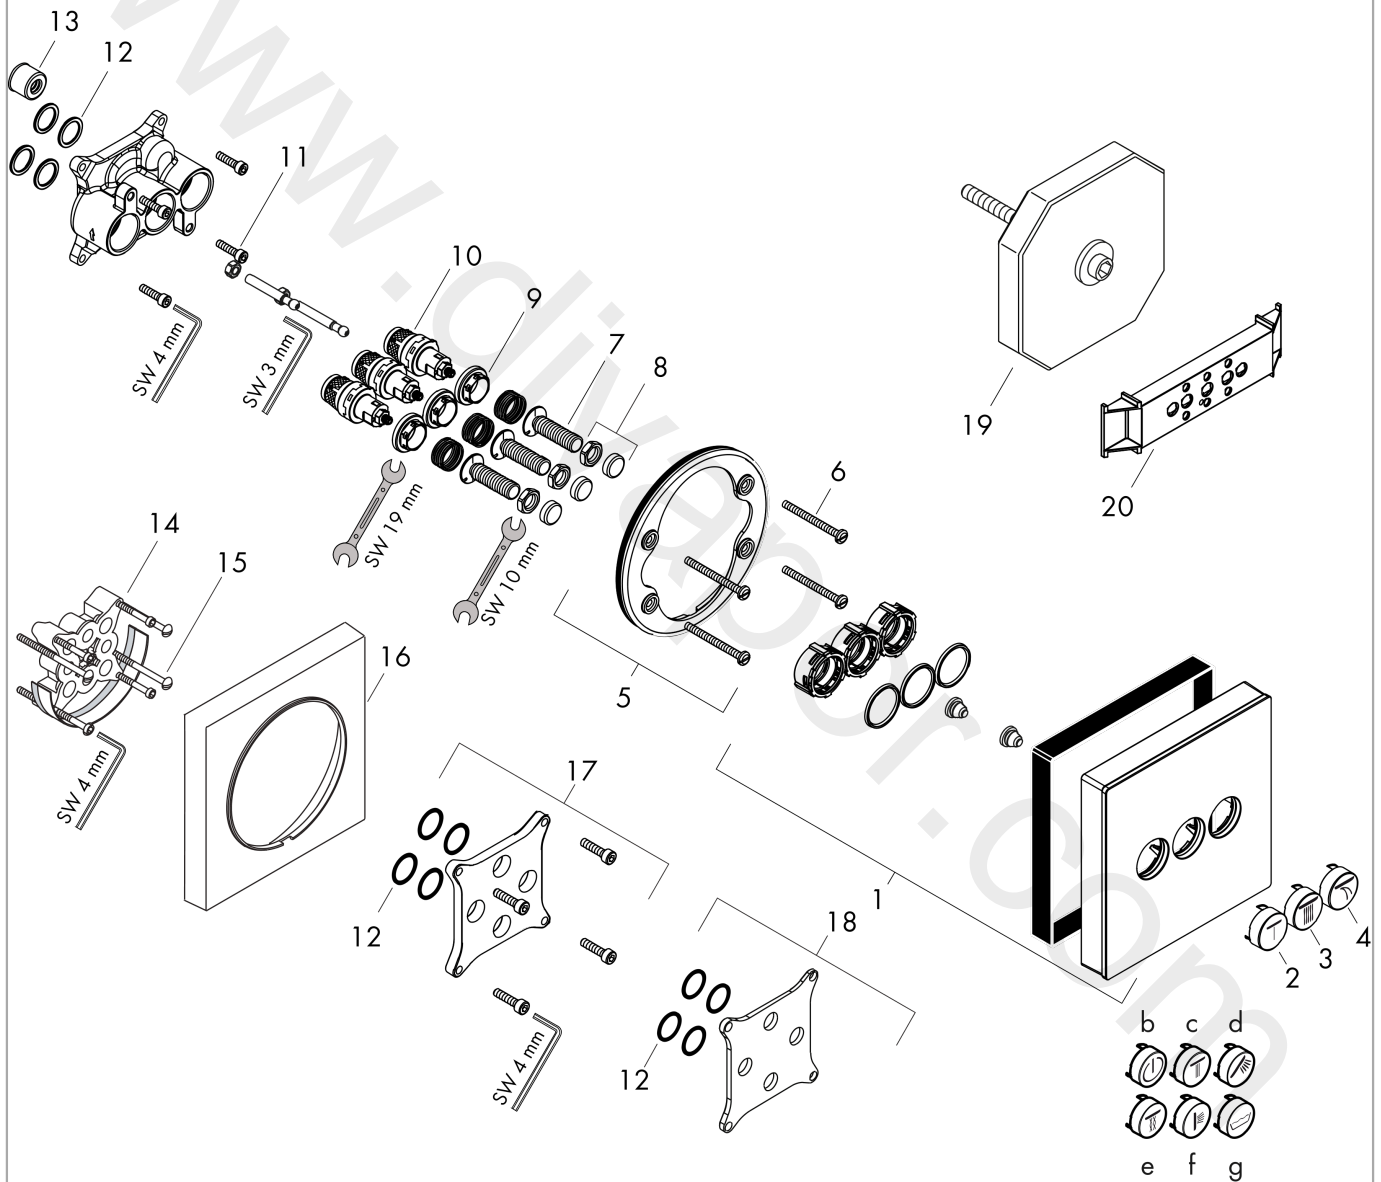

ShowerSelect Glass
Valve for concealed installation for 3 functions
 Finish: **White/Chrome** Article Number: **15736400**

Description

product features

- 3 functions
- simultaneous use of several outlets
- Start/stop valve to operate the functions
- maximum flow rate at 3 bar: 30 l/min
- flow rate upper outlet: 26 l/min
- Flow rate left and right: 29 l/min
- flow rate by simultaneous use of all outlets: 44 l/min
- connection type: basic set
- Valve is delivered with buttons Waterfall, Rain large, Mono

Installation examples

ShowerSelect Glass
Valve for concealed installation for 3 functions
 Finish: **White/Chrome** Article Number: **15736400**

Exploded Drawing

Year of production: >07/15

ShowerSelect Glass
Valve for concealed installation for 3 functions
 Finish: **White/Chrome** Article Number: **15736400**

Spare part list

Year of production: >07/15

Pos.	Description	Article Number	Price	PU
1	escutcheon 155 / 155 mm	92624400	£ 224,00	1
2	symbol Mono	92576450	£ 12,80	1
3	symbol head shower Rain large	92571450	£ 12,80	1
4	symbol Flood jet	92574450	£ 12,80	1
5	holder for escutcheon	98793000	£ 43,00	1
6	set of fixing screws	96454000	£ 9,00	1
7	Select-adapter	92219000	£ 6,10	1
8	nut and flange	92696000	£ 16,10	1
9	nut	98368000	£ 13,30	1
10	shut off unit	95758000	£ 110,00	1
11	set of screws	96525000	£ 9,00	1
12	O-ring 16x2	98133000	£ 3,30	1
13	noise reduction	94073000	£ 25,00	1
14	extension 25 mm	13595000	£ 75,00	1
15	set of fixing screws	97747000	£ 3,30	1
16	extension 22 mm	13604000	£ 148,00	1
17	extension 10 mm for iBox universal with shut-off unit	92332000	£ 137,00	1
18	compensation set 1°	95521000	£ 173,00	1
19	flushing unit complete	15956000	-	1
20	fit-up aid	92540000	£ 14,10	1
a	concealed item	01800180	£ 163,00	1
b	symbol ON/OFF	92579450	£ 12,80	1
c	symbol head shower Rain small	92572450	£ 12,80	1
d	symbol handshower	92573450	£ 12,80	1
e	symbol Whirl	92575450	£ 12,80	1
f	symbol body shower	92578450	£ 12,80	1
g	symbol tub	92577450	£ 12,80	1