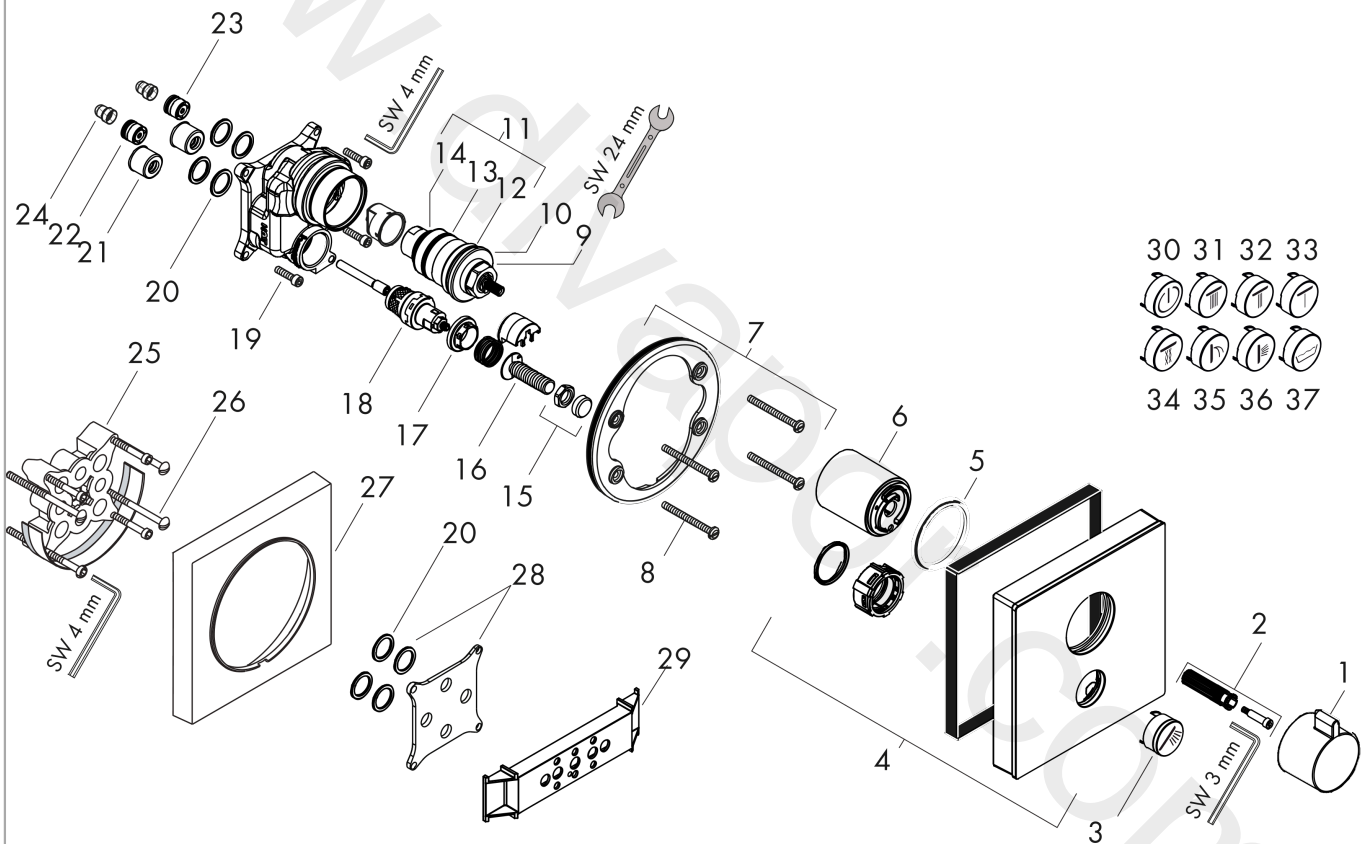

**ShowerSelect Glass**

**Thermostat HighFlow for concealed installation for 1 function and additional outlet**

Surfaces: Article Number: **15735600**

**Exploded Drawing**

Year of production: **08/16 - 06/22**

### Spare part list

Year of production: **08/16 - 06/22**

Pos.	Description	Article Number	Price	PU
1	handle for thermostat	92596000	£ 96,00	1
2	adapter for handle	92597000	£ 25,00	1
3	symbol handshower	92573610	£ 12,80	1
4	escutcheon 155 / 155 mm	92618600	£ 173,00	1
5	O-ring 48x5	98174000	£ 3,30	1
6	sleeve	92867000	£ 43,00	1
7	holder for escutcheon	98793000	£ 43,00	1
8	set of fixing screws	96454000	£ 9,00	1
9	thermostat cartridge	96633000	£ 137,00	1
10	O-ring 43x1,5	98148000	£ 3,30	1
11	sealing set	96636000	£ 51,00	1
12	O-ring 38x2,5	98198000	£ 6,10	1
13	O-ring 34x2	98383000	£ 6,10	1
14	O-ring 26x2	98147000	£ 3,30	1
15	nut and flange	92696000	£ 16,10	1
16	Select-adapter	92219000	£ 6,10	1
17	nut	98368000	£ 13,30	1
18	shut off unit	95758000	£ 110,00	1
19	set of screws	96525000	£ 9,00	1
20	O-ring 16x2	98133000	£ 3,30	1
21	noise reduction	94073000	£ 25,00	1
22	non return valve (pressure-resistant up to 2 MPa)	92594000	£ 16,10	1
23	non return valve	97980000	£ 16,10	1
24	filter	98513000	£ 3,30	1
25	extension 25 mm	13595000	£ 75,00	1
26	set of fixing screws	97747000	£ 3,30	1
27	extension 22 mm	13604000	£ 148,00	1
28	compensation set 1°	95521000	£ 173,00	1
29	fit-up aid	92540000	£ 14,10	1
30	symbol ON/OFF	92579610	£ 12,80	1
31	symbol head shower Rain large	92571610	£ 12,80	1
32	symbol head shower Rain small	92572610	£ 12,80	1
33	symbol Mono	92576610	£ 12,80	1
34	symbol Whirl	92575610	£ 12,80	1
35	symbol Flood jet	92574610	£ 12,80	1
36	symbol body shower	92578610	£ 12,80	1
37	symbol tub	92577610	£ 12,80	1
a	concealed item	01800180	£ 163,00	1
b	adapter for exchanged connections	93181000	£ 275,00	1
c	Grease	90920000	£ 16,10	1