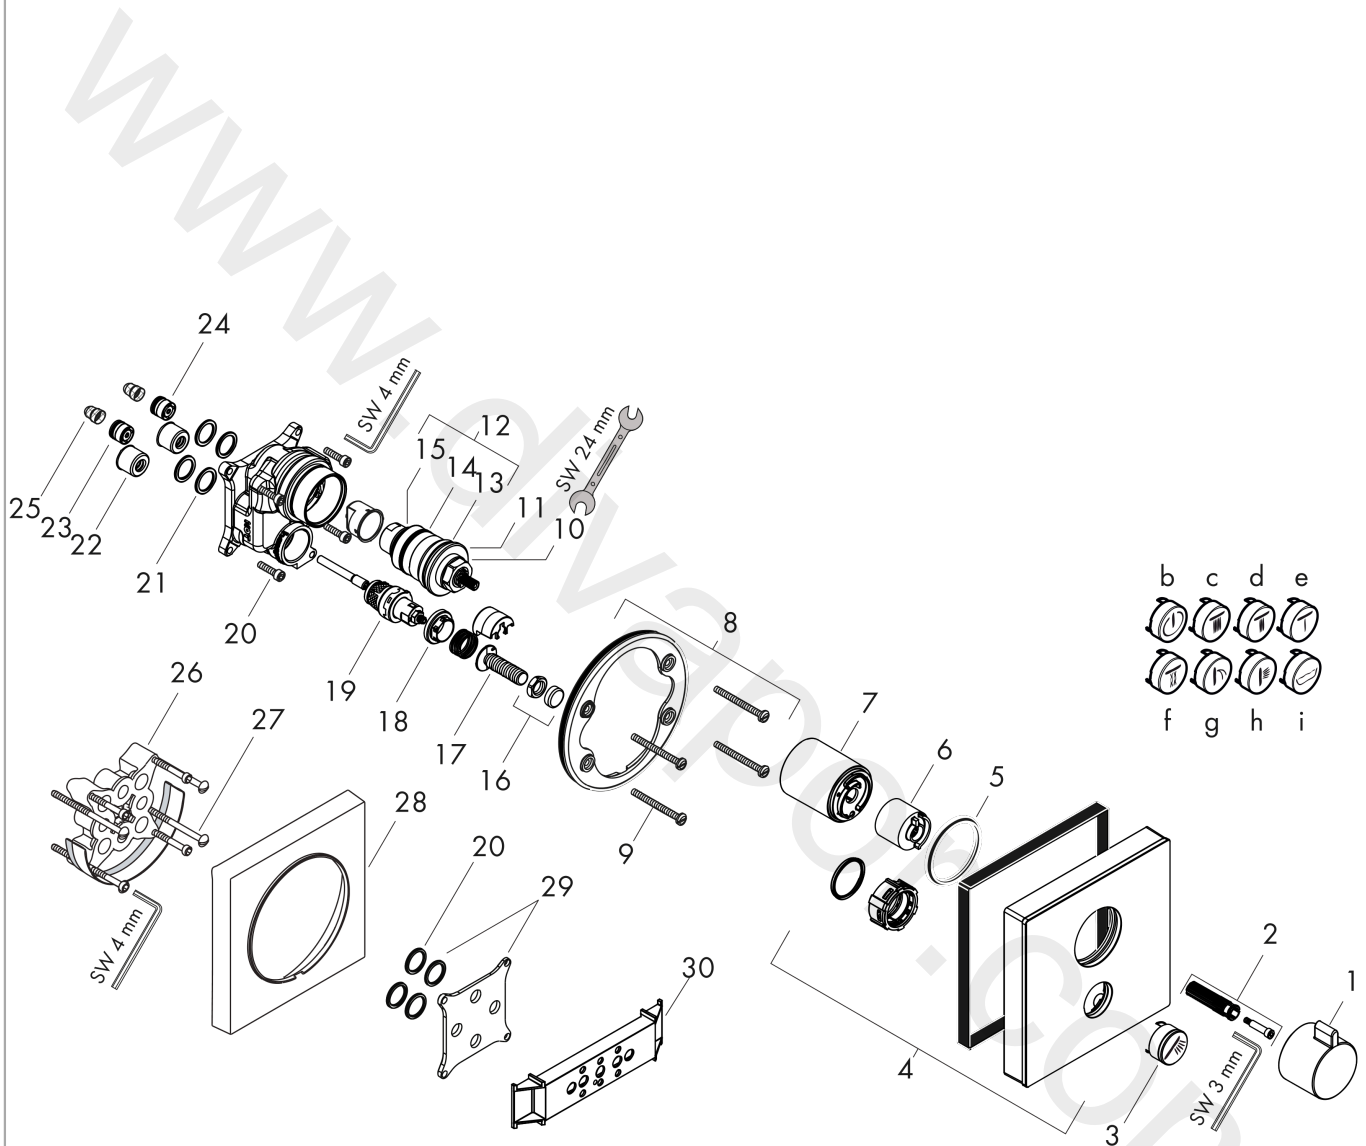

ShowerSelect Glass

Thermostat HighFlow for concealed installation for 1 function and additional outlet

Surfaces: Article Number: **15735600**

Exploded Drawing

Year of production: **07/15 - 07/16**

ShowerSelect Glass

Thermostat HighFlow for concealed installation for 1 function and additional outlet

Surfaces: Article Number: **15735600**

Spare part list

Year of production: 07/15 - 07/16

Pos.	Description	Article Number	Price	PU
1	handle for thermostat	92596000	£ 96,00	1
2	adapter for handle	92597000	£ 25,00	1
3	symbol handshower	92573610	£ 12,80	1
4	escutcheon 155 / 155 mm	92618600	£ 173,00	1
5	O-ring 48x5	98174000	£ 3,30	1
6	safety set for temperature control	97334000	£ 13,30	1
7	sleeve	95331000	£ 64,00	1
8	holder for escutcheon	98793000	£ 43,00	1
9	set of fixing screws	96454000	£ 9,00	1
10	thermostat cartridge	96633000	£ 137,00	1
11	O-ring 43x1,5	98148000	£ 3,30	1
12	sealing set	96636000	£ 51,00	1
13	O-ring 38x2,5	98198000	£ 6,10	1
14	O-ring 34x2	98383000	£ 6,10	1
15	O-ring 26x2	98147000	£ 3,30	1
16	nut and flange	92696000	£ 16,10	1
17	Select-adapter	92219000	£ 6,10	1
18	nut	98368000	£ 13,30	1
19	shut off unit	95758000	£ 110,00	1
20	set of screws	96525000	£ 9,00	1
21	O-ring 16x2	98133000	£ 3,30	1
22	noise reduction	94073000	£ 25,00	1
23	non return valve (pressure-resistant up to 2 MPa)	92594000	£ 16,10	1
24	non return valve	97980000	£ 16,10	1
25	filter	98513000	£ 3,30	1
26	extension 25 mm	13595000	£ 75,00	1
27	set of fixing screws	97747000	£ 3,30	1
28	extension 22 mm	13604000	£ 148,00	1
29	compensation set 1°	95521000	£ 173,00	1
30	fit-up aid	92540000	£ 14,10	1
a	concealed item	01800180	£ 163,00	1
b	symbol ON/OFF	92579610	£ 12,80	1
c	symbol head shower Rain large	92571610	£ 12,80	1
d	symbol head shower Rain small	92572610	£ 12,80	1
e	symbol Mono	92576610	£ 12,80	1
f	symbol Whirl	92575610	£ 12,80	1
g	symbol Flood jet	92574610	£ 12,80	1
h	symbol body shower	92578610	£ 12,80	1
i	symbol tub	92577610	£ 12,80	1