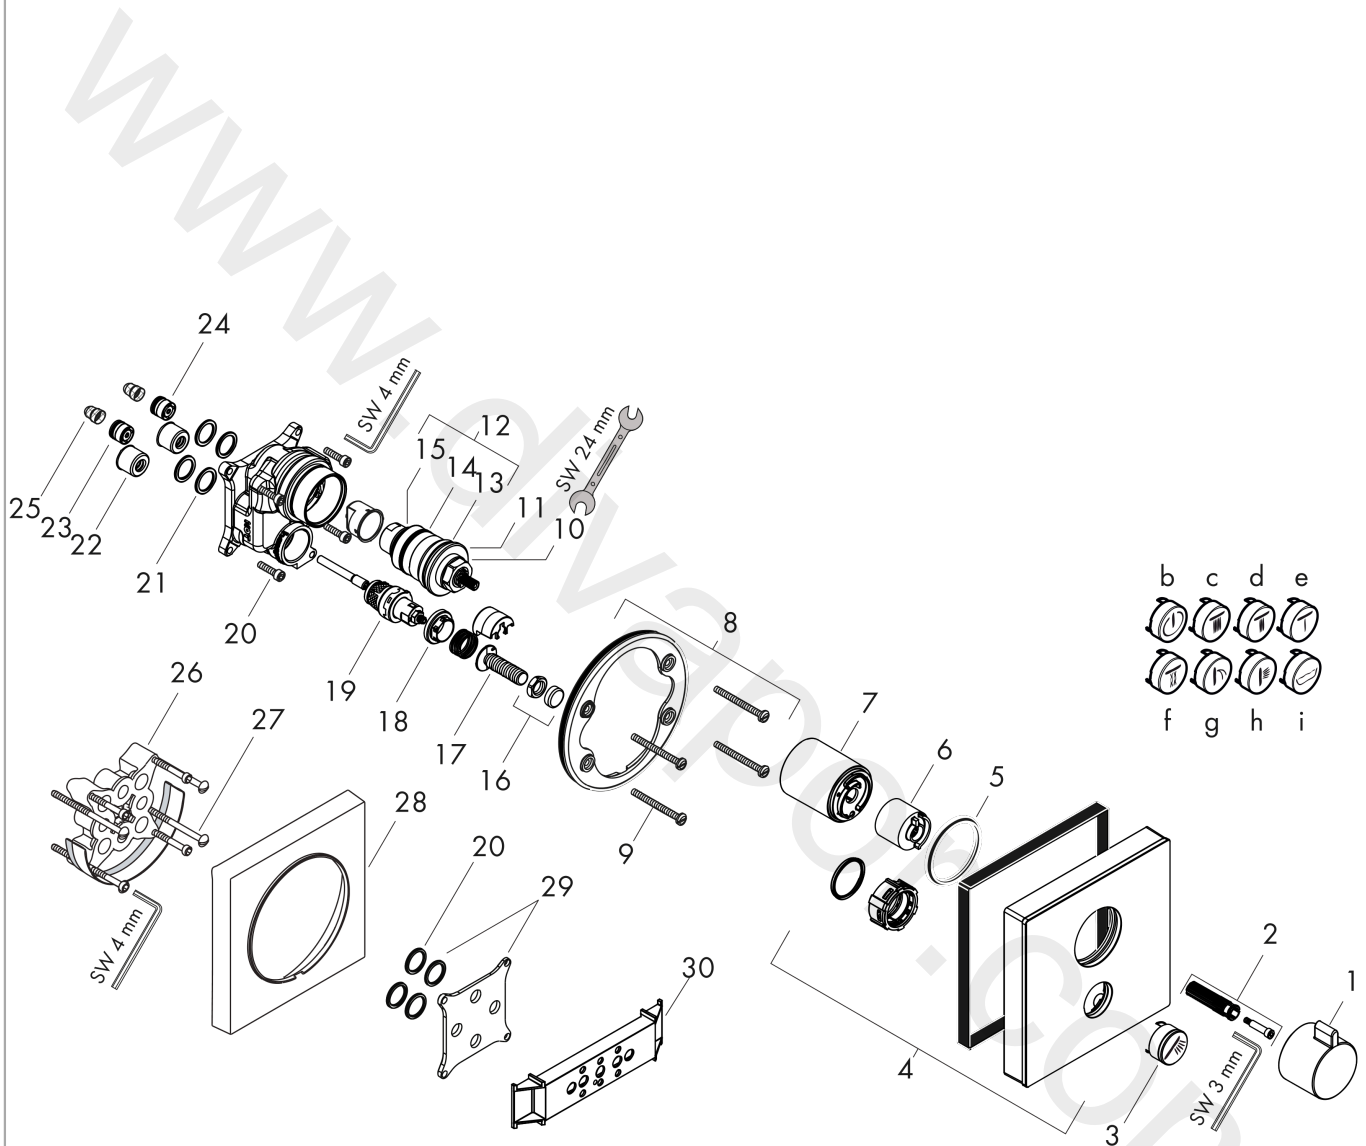

ShowerSelect Glass

Thermostat HighFlow for concealed installation for 1 function and additional outlet

Surfaces: Article Number: **15735400**

Exploded Drawing

Year of production: **07/15 - 07/16**

ShowerSelect Glass

Thermostat HighFlow for concealed installation for 1 function and additional outlet

Surfaces: Article Number: **15735400**

Spare part list

Year of production: 07/15 - 07/16

Pos.	Description	Article Number	Price	PU
1	handle for thermostat	92596000	£ 96,00	1
2	adapter for handle	92597000	£ 25,00	1
3	symbol handshower	92573450	£ 12,80	1
4	escutcheon 155 / 155 mm	92618400	£ 173,00	1
5	O-ring 48x5	98174000	£ 3,30	1
6	safety set for temperature control	97334000	£ 13,30	1
7	sleeve	95331000	£ 64,00	1
8	holder for escutcheon	98793000	£ 43,00	1
9	set of fixing screws	96454000	£ 9,00	1
10	thermostat cartridge	96633000	£ 137,00	1
11	O-ring 43x1,5	98148000	£ 3,30	1
12	sealing set	96636000	£ 51,00	1
13	O-ring 38x2,5	98198000	£ 6,10	1
14	O-ring 34x2	98383000	£ 6,10	1
15	O-ring 26x2	98147000	£ 3,30	1
16	nut and flange	92696000	£ 16,10	1
17	Select-adapter	92219000	£ 6,10	1
18	nut	98368000	£ 13,30	1
19	shut off unit	95758000	£ 110,00	1
20	set of screws	96525000	£ 9,00	1
21	O-ring 16x2	98133000	£ 3,30	1
22	noise reduction	94073000	£ 25,00	1
23	non return valve (pressure-resistant up to 2 MPa)	92594000	£ 16,10	1
24	non return valve	97980000	£ 16,10	1
25	filter	98513000	£ 3,30	1
26	extension 25 mm	13595000	£ 75,00	1
27	set of fixing screws	97747000	£ 3,30	1
28	extension 22 mm	13604000	£ 148,00	1
29	compensation set 1°	95521000	£ 173,00	1
30	fit-up aid	92540000	£ 14,10	1
a	concealed item	01800180	£ 163,00	1
b	symbol ON/OFF	92579450	£ 12,80	1
c	symbol head shower Rain large	92571450	£ 12,80	1
d	symbol head shower Rain small	92572450	£ 12,80	1
e	symbol Mono	92576450	£ 12,80	1
f	symbol Whirl	92575450	£ 12,80	1
g	symbol Flood jet	92574450	£ 12,80	1
h	symbol body shower	92578450	£ 12,80	1
i	symbol tub	92577450	£ 12,80	1