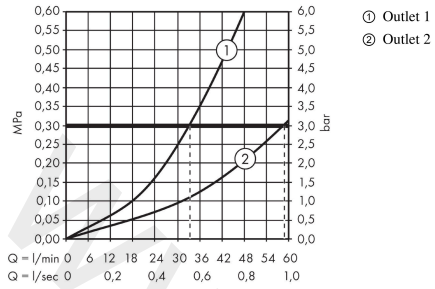

ShowerSelect Glass

Thermostat HighFlow for concealed installation for 1 function and additional outlet

Finish: **White/Chrome** Article Number: **15735400**

Flowchart

www.divapor.com