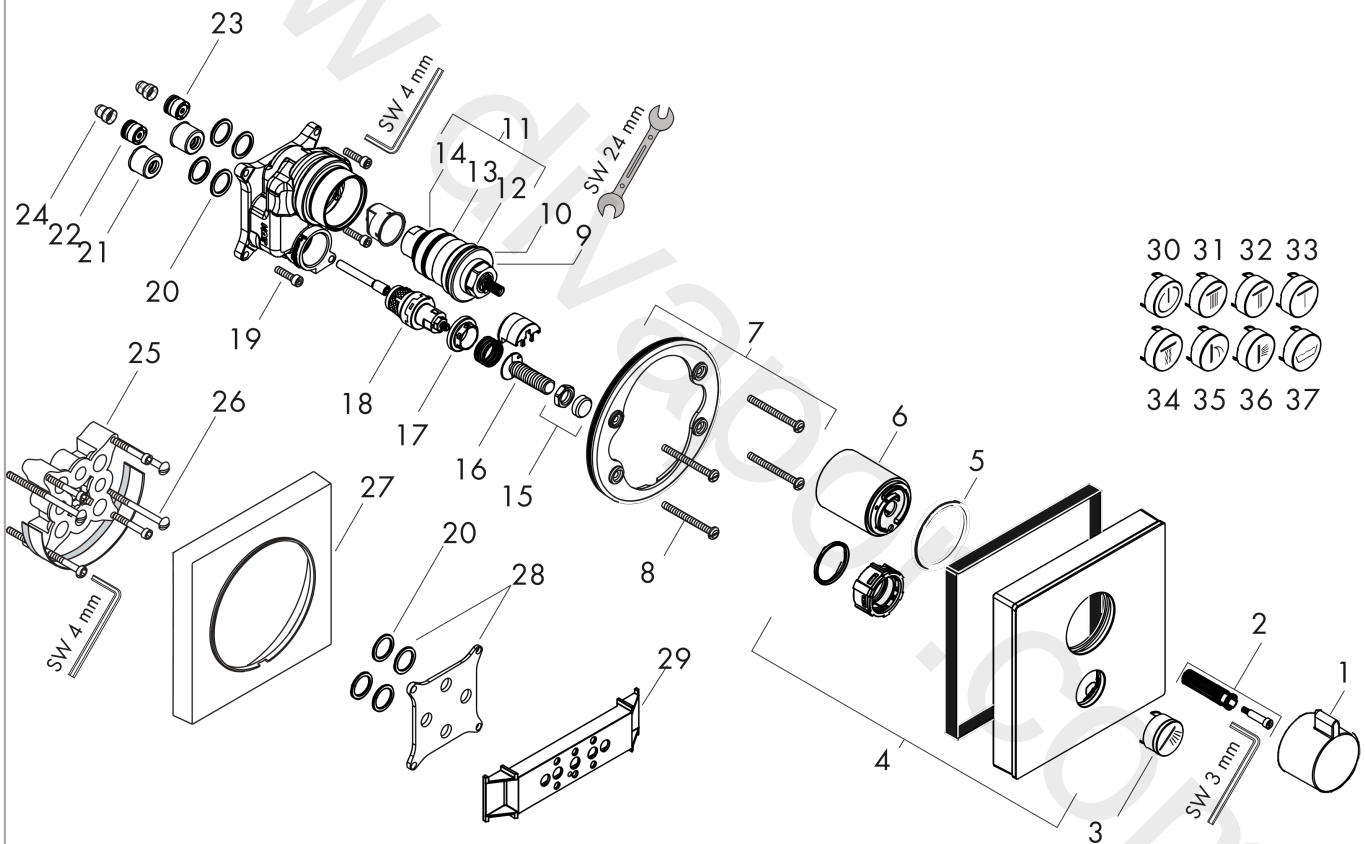

ShowerSelect Glass

Thermostat HighFlow for concealed installation for 1 function and additional outlet

Finish: **White/Chrome** Article Number: **15735400**

Exploded Drawing

Year of production: >08/16

ShowerSelect Glass

Thermostat HighFlow for concealed installation for 1 function and additional outlet

Finish: **White/Chrome** Article Number: **15735400**

Spare part list

Year of production: >08/16

Pos.	Description	Article Number	Price	PU
1	handle for thermostat	92596000	£ 96,00	1
2	adapter for handle	92597000	£ 25,00	1
3	symbol handshower	92573450	£ 12,80	1
4	escutcheon 155 / 155 mm	92618400	£ 173,00	1
5	O-ring 48x5	98174000	£ 3,30	1
6	sleeve	92867000	£ 43,00	1
7	holder for escutcheon	98793000	£ 43,00	1
8	set of fixing screws	96454000	£ 9,00	1
9	thermostat cartridge	96633000	£ 137,00	1
10	O-ring 43x1,5	98148000	£ 3,30	1
11	sealing set	96636000	£ 51,00	1
12	O-ring 38x2,5	98198000	£ 6,10	1
13	O-ring 34x2	98383000	£ 6,10	1
14	O-ring 26x2	98147000	£ 3,30	1
15	nut and flange	92696000	£ 16,10	1
16	Select-adapter	92219000	£ 6,10	1
17	nut	98368000	£ 13,30	1
18	shut off unit	95758000	£ 110,00	1
19	set of screws	96525000	£ 9,00	1
20	O-ring 16x2	98133000	£ 3,30	1
21	noise reduction	94073000	£ 25,00	1
22	non return valve (pressure-resistant up to 2 MPa)	92594000	£ 16,10	1
23	non return valve	97980000	£ 16,10	1
24	filter	98513000	£ 3,30	1
25	extension 25 mm	13595000	£ 75,00	1
26	set of fixing screws	97747000	£ 3,30	1
27	extension 22 mm	13604000	£ 148,00	1
28	compensation set 1°	95521000	£ 173,00	1
29	fit-up aid	92540000	£ 14,10	1
30	symbol ON/OFF	92579450	£ 12,80	1
31	symbol head shower Rain large	92571450	£ 12,80	1
32	symbol head shower Rain small	92572450	£ 12,80	1
33	symbol Mono	92576450	£ 12,80	1
34	symbol Whirl	92575450	£ 12,80	1
35	symbol Flood jet	92574450	£ 12,80	1
36	symbol body shower	92578450	£ 12,80	1
37	symbol tub	92577450	£ 12,80	1
a	concealed item	01800180	£ 163,00	1
b	adapter for exchanged connections	93181000	£ 275,00	1
c	Grease	90920000	£ 16,10	1