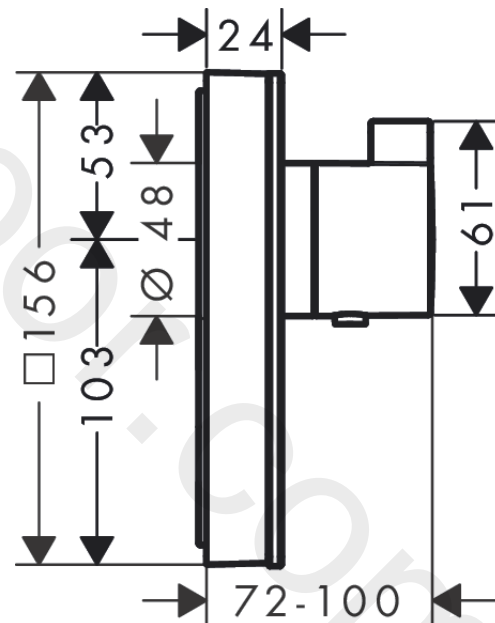

Scale drawing