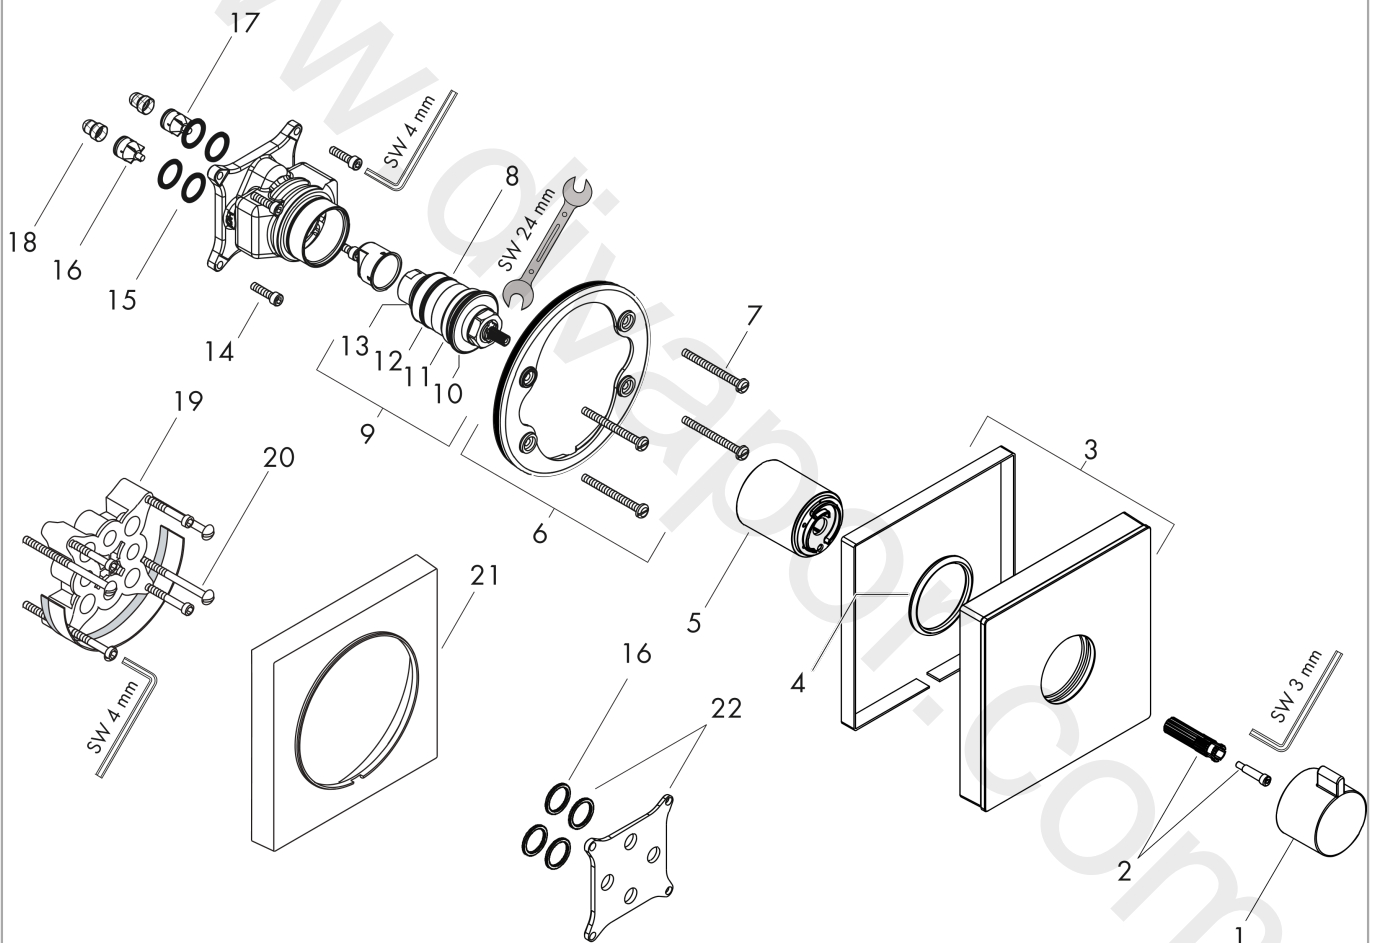

**ShowerSelect Glass**  
**Thermostat HighFlow for concealed installation**  
 Surfaces: Article Number: **15734607**

**Exploded Drawing**

Year of production: **06/18 - 06/22**

**ShowerSelect Glass**  
**Thermostat HighFlow for concealed installation**  
 Surfaces: Article Number: **15734607**

## Spare part list

Year of production: **06/18 - 06/22**

Pos.	Description	Article Number	Price	PU
1	handle for thermostat	92596000	£ 96,00	1
2	adapter for handle	92597000	£ 25,00	1
3	escutcheon 155 / 155 mm	92595600	£ 173,00	1
4	O-ring 48x5	98174000	£ 3,30	1
5	sleeve	92867000	£ 43,00	1
6	holder for escutcheon	98793000	£ 43,00	1
7	set of fixing screws	96454000	£ 9,00	1
8	thermostat cartridge	96633000	£ 137,00	1
9	sealing set	96636000	£ 51,00	1
10	O-ring 43x1,5	98148000	£ 3,30	1
11	O-ring 38x2,5	98198000	£ 6,10	1
12	O-ring 34x2	98383000	£ 6,10	1
13	O-ring 26x2	98147000	£ 3,30	1
14	set of screws	96525000	£ 9,00	1
15	O-ring 16x2	98133000	£ 3,30	1
16	non return valve (pressure-resistant up to 2 MPa)	92594000	£ 16,10	1
17	set of non return valves DW 15	97350000	£ 20,50	1
18	filter	98513000	£ 3,30	1
19	extension 25 mm	13595000	£ 75,00	1
20	set of fixing screws	97747000	£ 3,30	1
21	extension 22 mm	13593000	£ 79,00	1
22	compensation set 1°	95521000	£ 173,00	1