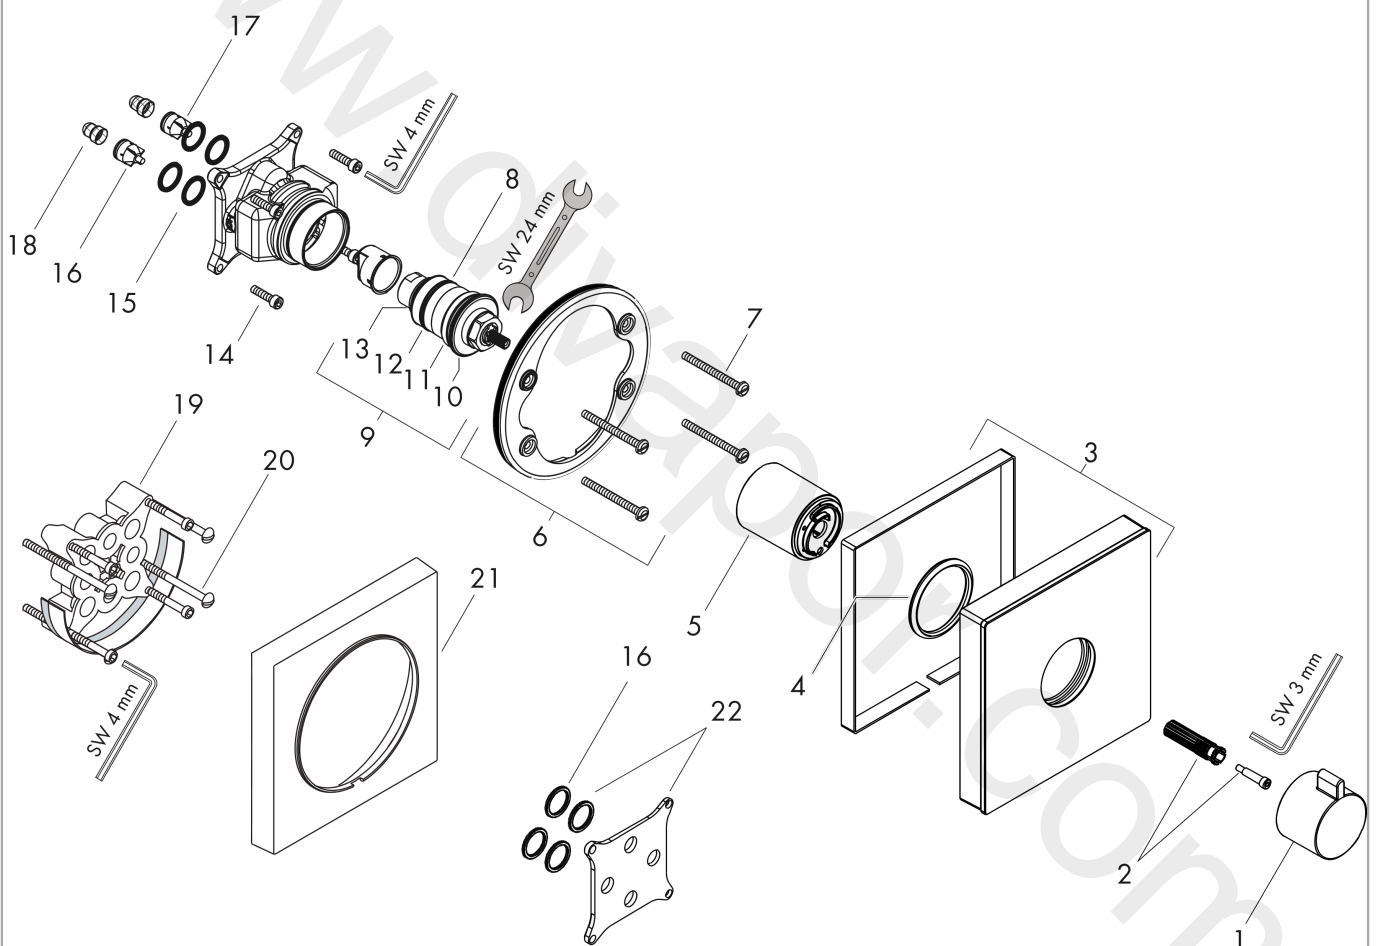

**ShowerSelect Glass**  
**Thermostat HighFlow for concealed installation**  
 Surfaces: Article Number: **15734600**

**Exploded Drawing**

Year of production: **08/16 - 06/22**

**ShowerSelect Glass**  
**Thermostat HighFlow for concealed installation**  
 Surfaces: Article Number: **15734600**

## Spare part list

Year of production: **08/16 - 06/22**

Pos.	Description	Article Number	Price	PU
1	handle for thermostat	92596000	£ 96,00	1
2	adapter for handle	92597000	£ 25,00	1
3	escutcheon 155 / 155 mm	92595600	£ 173,00	1
4	O-ring 48x5	98174000	£ 3,30	1
5	sleeve	92867000	£ 43,00	1
6	holder for escutcheon	98793000	£ 43,00	1
7	set of fixing screws	96454000	£ 9,00	1
8	thermostat cartridge	96633000	£ 137,00	1
9	sealing set	96636000	£ 51,00	1
10	O-ring 43x1,5	98148000	£ 3,30	1
11	O-ring 38x2,5	98198000	£ 6,10	1
12	O-ring 34x2	98383000	£ 6,10	1
13	O-ring 26x2	98147000	£ 3,30	1
14	set of screws	96525000	£ 9,00	1
15	O-ring 16x2	98133000	£ 3,30	1
16	non return valve (pressure-resistant up to 2 MPa)	93444000	£ 35,00	1
17	set of non return valves DW 15	97350000	£ 20,50	1
18	filter	98513000	£ 3,30	1
19	extension 25 mm	13595000	£ 75,00	1
20	set of fixing screws	97747000	£ 3,30	1
21	extension 22 mm	13604000	£ 148,00	1
22	compensation set 1°	95521000	£ 173,00	1
a	concealed item	01800180	£ 163,00	1
b	adapter for exchanged connections	93181000	£ 275,00	1
c	Grease	90920000	£ 16,10	1