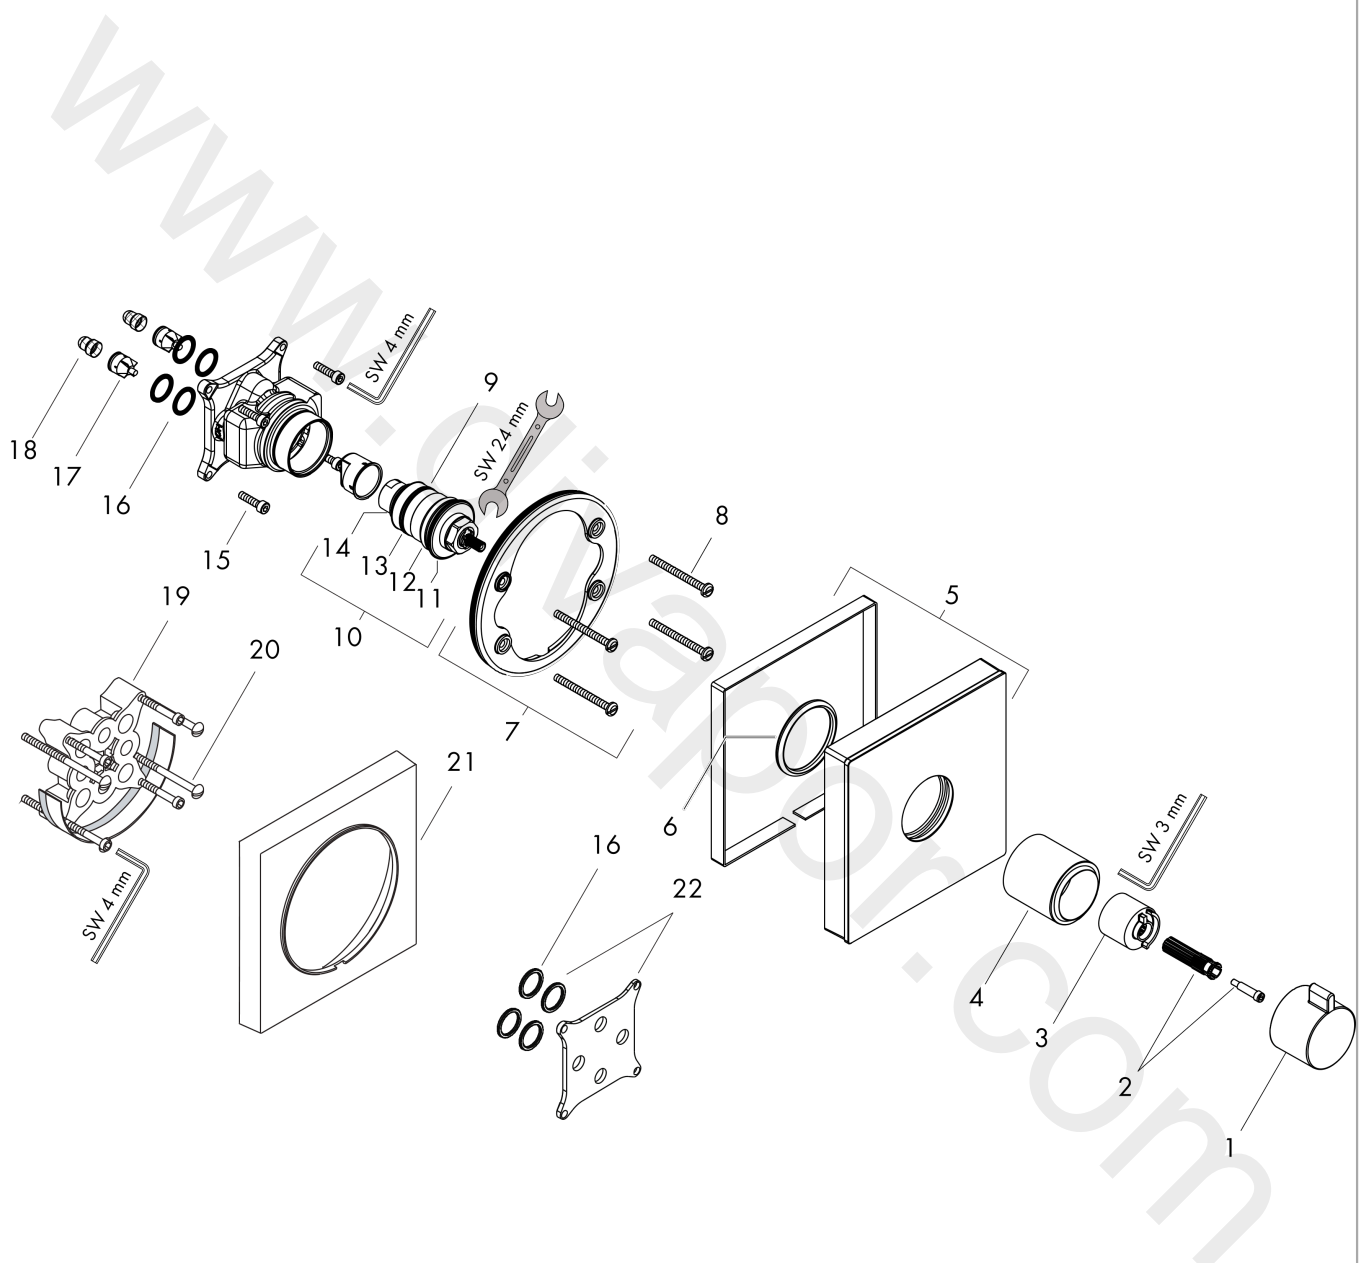

ShowerSelect Glass
Thermostat HighFlow for concealed installation
 Surfaces: Article Number: **15734600**

Exploded Drawing

Year of production: **07/15 - 07/16**

ShowerSelect Glass
Thermostat HighFlow for concealed installation
 Surfaces: Article Number: **15734600**

Spare part list

Year of production: 07/15 - 07/16

Pos.	Description	Article Number	Price	PU
1	handle for thermostat	92596000	£ 96,00	1
2	adapter for handle	92597000	£ 25,00	1
3	safety set for temperature control	97334000	£ 13,30	1
4	sleeve	95331000	£ 64,00	1
5	escutcheon 155 / 155 mm	92595600	£ 173,00	1
6	O-ring 48x5	98174000	£ 3,30	1
7	holder for escutcheon	98793000	£ 43,00	1
8	set of fixing screws	96454000	£ 9,00	1
9	thermostat cartridge	96633000	£ 137,00	1
10	sealing set	96636000	£ 51,00	1
11	O-ring 43x1,5	98148000	£ 3,30	1
12	O-ring 38x2,5	98198000	£ 6,10	1
13	O-ring 34x2	98383000	£ 6,10	1
14	O-ring 26x2	98147000	£ 3,30	1
15	set of screws	96525000	£ 9,00	1
16	O-ring 16x2	98133000	£ 3,30	1
17	set of non return valves DW 15	97350000	£ 20,50	1
18	filter	98513000	£ 3,30	1
19	extension 25 mm	13595000	£ 75,00	1
20	set of fixing screws	97747000	£ 3,30	1
21	extension 22 mm	13604000	£ 148,00	1
22	compensation set 1°	95521000	£ 173,00	1
a	concealed item	01800180	£ 163,00	1