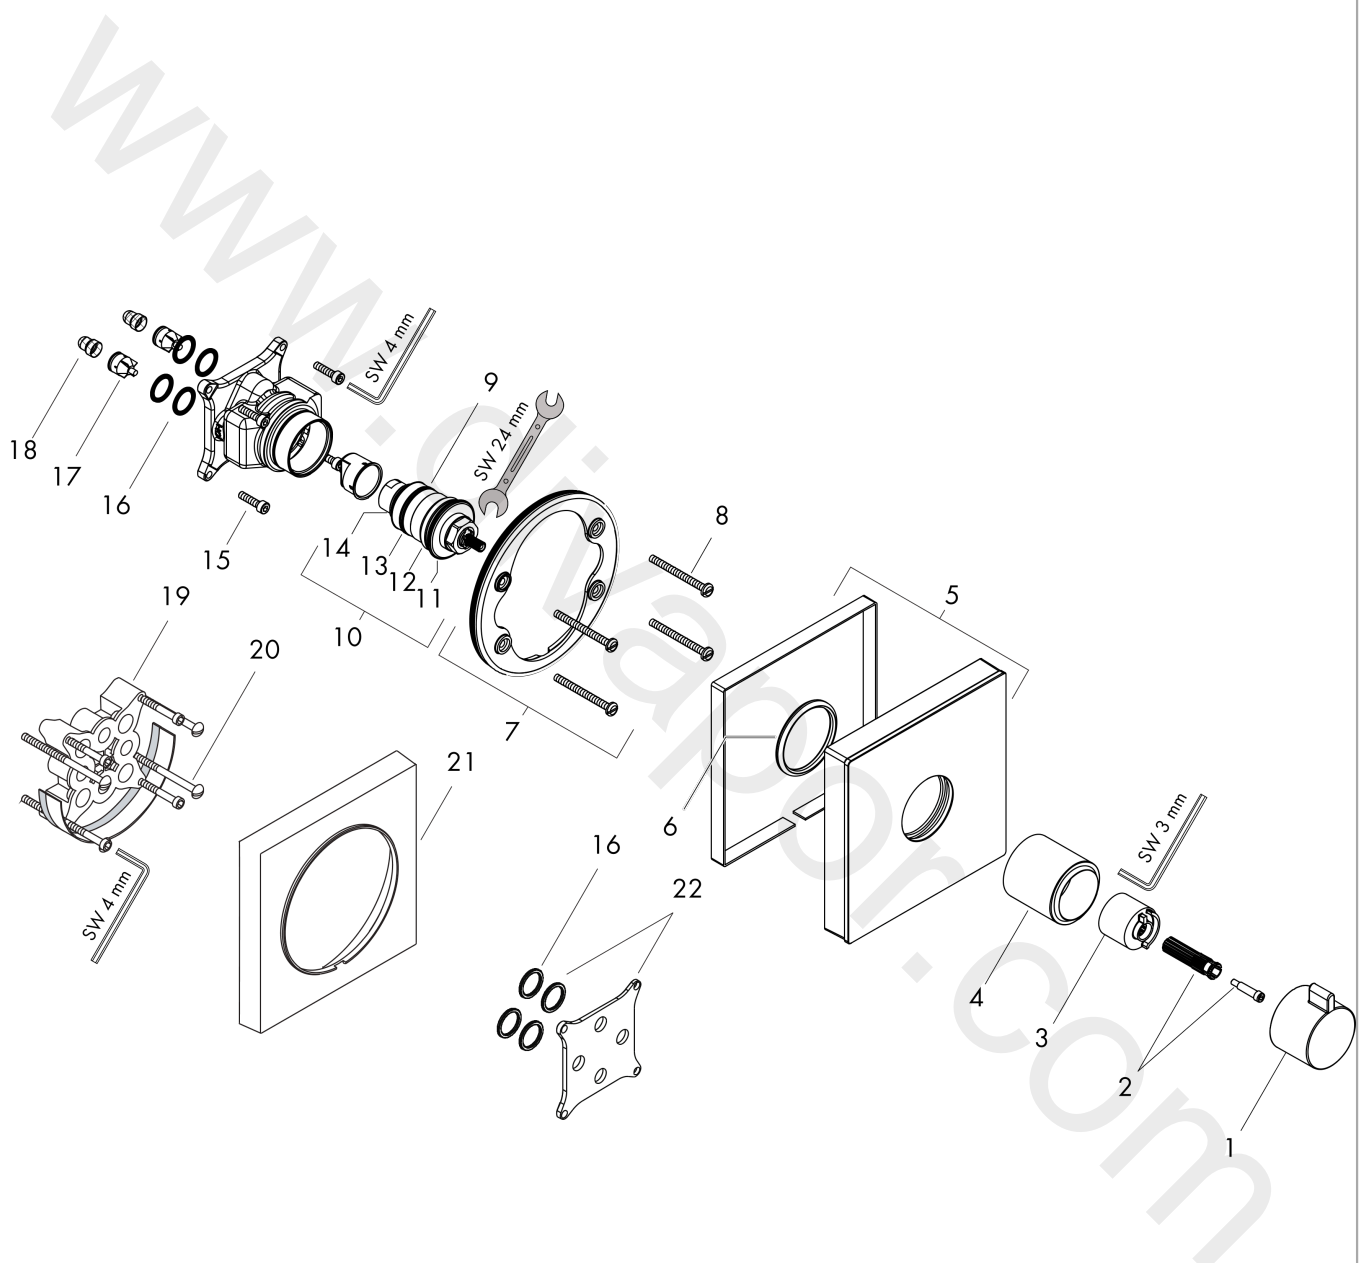

**ShowerSelect Glass**  
**Thermostat HighFlow for concealed installation**  
 Surfaces: Article Number: **15734400**

**Exploded Drawing**

Year of production: **07/15 - 07/16**

**ShowerSelect Glass**  
**Thermostat HighFlow for concealed installation**  
 Surfaces: Article Number: **15734400**

## Spare part list

Year of production: 07/15 - 07/16

Pos.	Description	Article Number	Price	PU
1	handle for thermostat	92596000	£ 96,00	1
2	adapter for handle	92597000	£ 25,00	1
3	safety set for temperature control	97334000	£ 13,30	1
4	sleeve	95331000	£ 64,00	1
5	escutcheon 155 / 155 mm	92595400	£ 173,00	1
6	O-ring 48x5	98174000	£ 3,30	1
7	holder for escutcheon	98793000	£ 43,00	1
8	set of fixing screws	96454000	£ 9,00	1
9	thermostat cartridge	96633000	£ 137,00	1
10	sealing set	96636000	£ 51,00	1
11	O-ring 43x1,5	98148000	£ 3,30	1
12	O-ring 38x2,5	98198000	£ 6,10	1
13	O-ring 34x2	98383000	£ 6,10	1
14	O-ring 26x2	98147000	£ 3,30	1
15	set of screws	96525000	£ 9,00	1
16	O-ring 16x2	98133000	£ 3,30	1
17	set of non return valves DW 15	97350000	£ 20,50	1
18	filter	98513000	£ 3,30	1
19	extension 25 mm	13595000	£ 75,00	1
20	set of fixing screws	97747000	£ 3,30	1
21	extension 22 mm	13604000	£ 148,00	1
22	compensation set 1°	95521000	£ 173,00	1
a	concealed item	01800180	£ 163,00	1