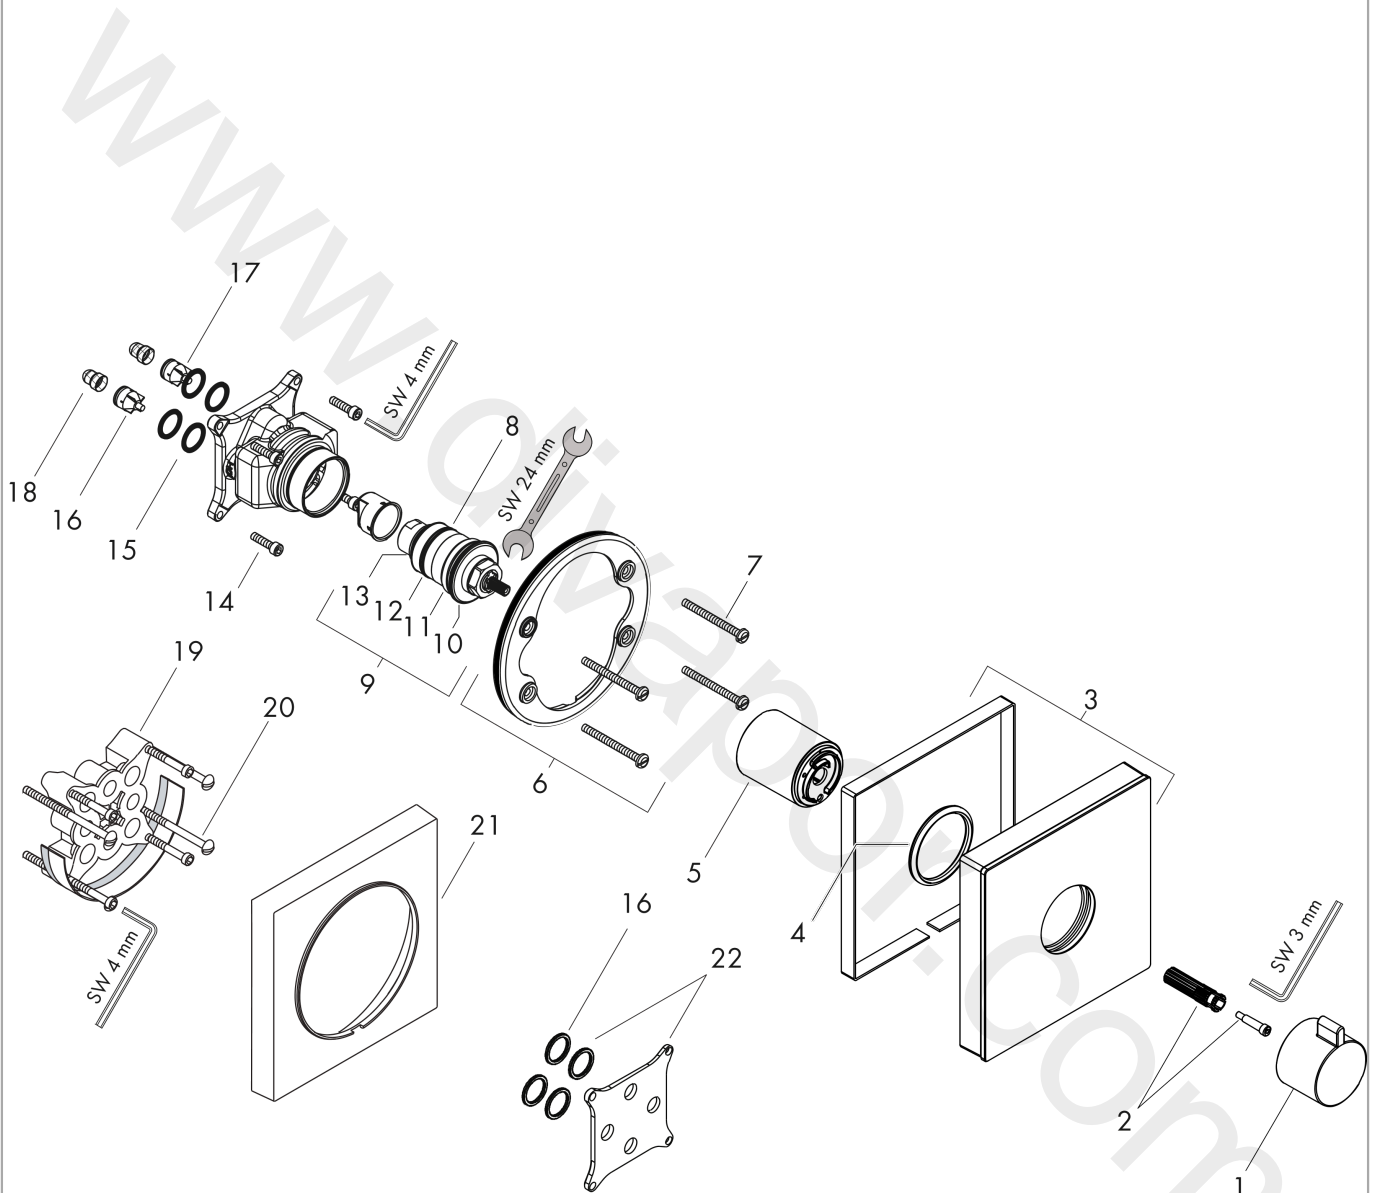

ShowerSelect Glass
Thermostat HighFlow for concealed installation
 Finish: **White/Chrome** Article Number: **15734400**

Description

product features

- thermostat cartridge
- maximum flow rate at 3 bar: 42 l/min
- flow rate upper outlet: 42 l/min
- flow rate lower outlet: 42 l/min
- min. operating pressure: 1 bar
- max. operating pressure: 10 bar
- safety stop at 40 °C
- temperature limitation adjustable
- connection type: basic set
- dirt filter included
- WRAS 2305061
- WRAS 2305061 - Approval letter 2305061

ShowerSelect Glass
Thermostat HighFlow for concealed installation
 Finish: **White/Chrome** Article Number: **15734400**

Exploded Drawing

Year of production: >08/16

ShowerSelect Glass
Thermostat HighFlow for concealed installation
 Finish: **White/Chrome** Article Number: **15734400**

Spare part list

Year of production: >08/16

Pos.	Description	Article Number	Price	PU
1	handle for thermostat	92596000	£ 96,00	1
2	adapter for handle	92597000	£ 25,00	1
3	escutcheon 155 / 155 mm	92595400	£ 173,00	1
4	O-ring 48x5	98174000	£ 3,30	1
5	sleeve	92867000	£ 43,00	1
6	holder for escutcheon	98793000	£ 43,00	1
7	set of fixing screws	96454000	£ 9,00	1
8	thermostat cartridge	96633000	£ 137,00	1
9	sealing set	96636000	£ 51,00	1
10	O-ring 43x1,5	98148000	£ 3,30	1
11	O-ring 38x2,5	98198000	£ 6,10	1
12	O-ring 34x2	98383000	£ 6,10	1
13	O-ring 26x2	98147000	£ 3,30	1
14	set of screws	96525000	£ 9,00	1
15	O-ring 16x2	98133000	£ 3,30	1
16	non return valve (pressure-resistant up to 2 MPa)	93444000	£ 35,00	1
17	set of non return valves DW 15	97350000	£ 20,50	1
18	filter	98513000	£ 3,30	1
19	extension 25 mm	13595000	£ 75,00	1
20	set of fixing screws	97747000	£ 3,30	1
21	extension 22 mm	13604000	£ 148,00	1
22	compensation set 1°	95521000	£ 173,00	1
a	concealed item	01800180	£ 163,00	1
b	adapter for exchanged connections	93181000	£ 275,00	1
c	Grease	90920000	£ 16,10	1