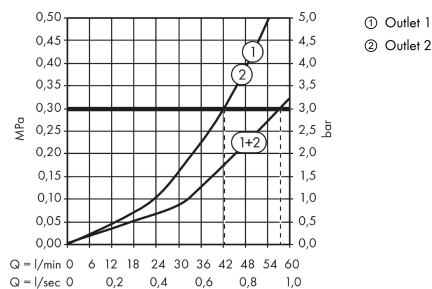

ShowerSelect Glass
Thermostat HighFlow for concealed installation
 Finish: **White/Chrome** Article Number: **15734400**

Description

product features

- thermostat cartridge
- maximum flow rate at 3 bar: 42 l/min
- flow rate upper outlet: 42 l/min
- flow rate lower outlet: 42 l/min
- min. operating pressure: 1 bar
- max. operating pressure: 10 bar
- safety stop at 40 °C
- temperature limitation adjustable
- connection type: basic set
- dirt filter included
- WRAS 2305061
- WRAS 2305061 - Approval letter 2305061

Article Details

Price excl. VAT

616,67 £

Technology

Certificates / Sustainability

Product image

Scale drawing

Flowchart