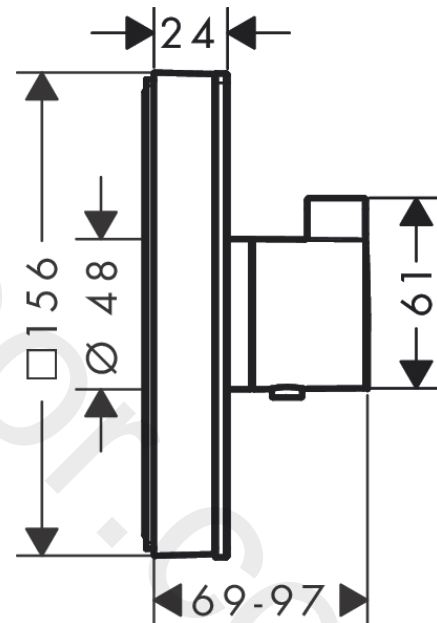

Scale drawing