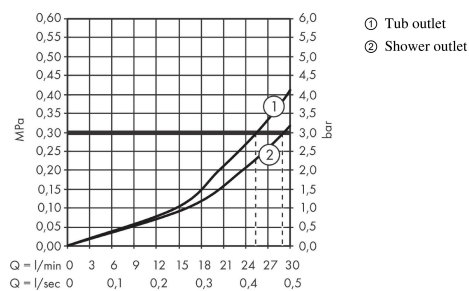

Ecostat Square

Thermostat for concealed installation for 2 functions

Finish: Polished Gold Optic Article Number: 15714990

Description

product features

- 2 functions
- thermostat cartridge, shut-off/ diverter valve
- maximum flow rate at 3 bar: 29 l/min
- flow rate upper outlet: 28 l/min
- flow rate lower outlet: 25 l/min
- min. operating pressure: 1 bar
- max. operating pressure: 10 bar
- safety stop at 40 °C
- temperature limitation adjustable
- connection type: basic set

Article Details

Price excl. VAT

843,80 £

Technology

Design awards

Product image

Scale drawing

Flowchart