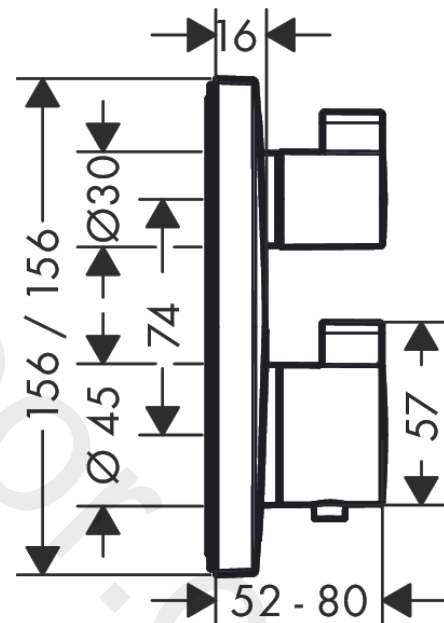

Scale drawing