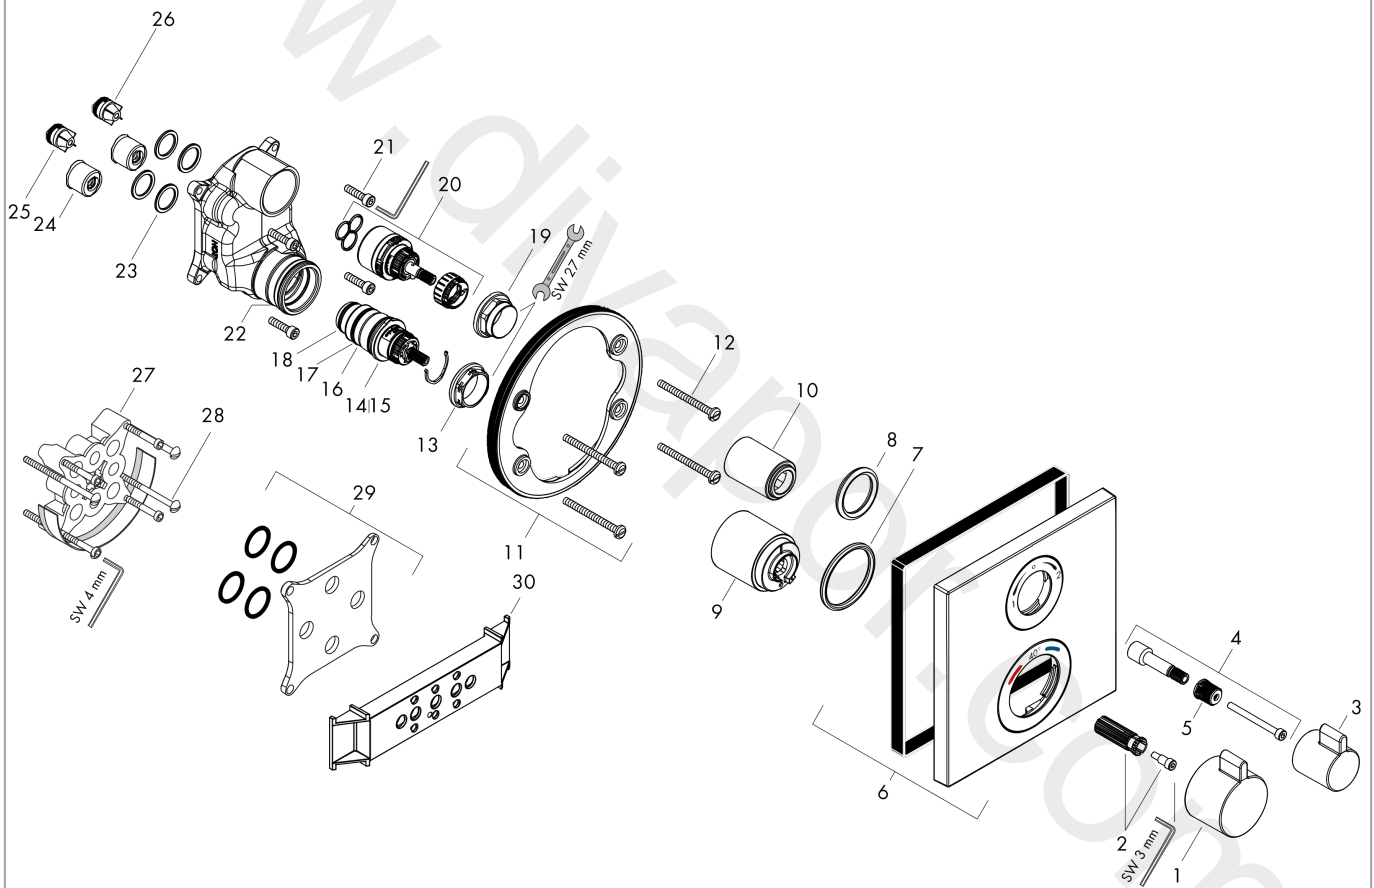

Ecostat Square

Thermostat for concealed installation for 2 functions

Finish: Polished Gold Optic Article Number: 15714990

Description

product features

- 2 functions
- thermostat cartridge, shut-off/ diverter valve
- maximum flow rate at 3 bar: 29 l/min
- flow rate upper outlet: 28 l/min
- flow rate lower outlet: 25 l/min
- min. operating pressure: 1 bar
- max. operating pressure: 10 bar
- safety stop at 40 °C
- temperature limitation adjustable
- connection type: basic set

Ecostat Square

Thermostat for concealed installation for 2 functions

Finish: **Polished Gold Optic** Article Number: **15714990**

Exploded Drawing

Year of production: >07/19

Ecostat Square

Thermostat for concealed installation for 2 functions