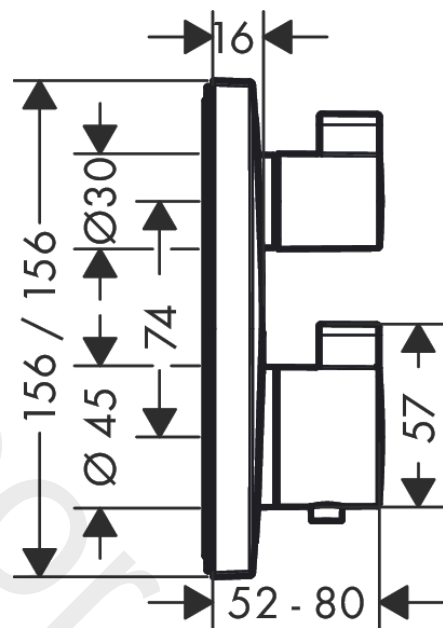

**Ecostat Square**  
**Thermostat for concealed installation for 2 functions**  
 Finish: **Matt White** Article Number: **15714707**

### Description

**product features**

- 2 functions
- thermostat cartridge, shut-off/ diverter valve
- maximum flow rate at 3 bar: 29 l/min
- min. operating pressure: 1 bar
- max. operating pressure: 10 bar
- Safety stop at 40 °C
- temperature limitation adjustable
- connection type: basic set

### Scale drawing

### Flowchart

**Ecostat Square**  
**Thermostat for concealed installation for 2 functions**  
 Finish: **Matt White** Article Number: **15714707**

**Exploded Drawing**

Year of production: >03/20

**Ecostat Square**  
**Thermostat for concealed installation for 2 functions**  
 Finish: **Matt White** Article Number: **15714707**