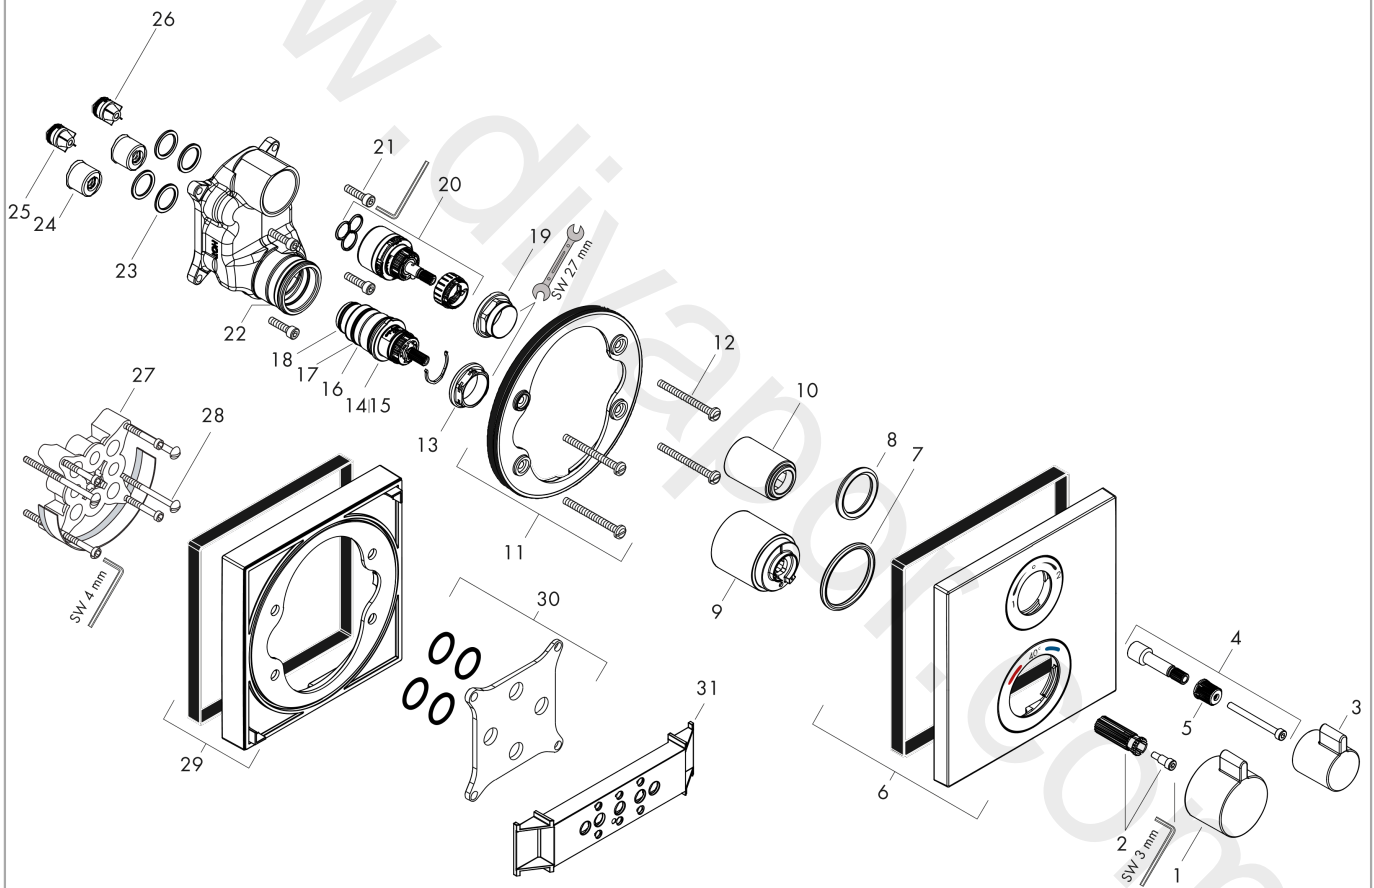

### Description

**product features**

- 2 functions
- thermostat cartridge, shut-off/ diverter valve
- maximum flow rate at 3 bar: 29 l/min
- min. operating pressure: 1 bar
- max. operating pressure: 10 bar
- Safety stop at 40 °C
- temperature limitation adjustable
- connection type: basic set

### Scale drawing

### Flowchart

**Ecostat Square**  
**Thermostat for concealed installation for 2 functions**  
 Finish: **Matt White** Article Number: **15714707**

**Exploded Drawing**

Year of production: >03/20

**Ecostat Square**  
**Thermostat for concealed installation for 2 functions**  
 Finish: **Matt White** Article Number: **15714707**

## Spare part list

Year of production: >03/20

Pos.	Description	Article Number	Price	PU
1	handle for thermostat	92215700	£ 96,00	1
2	handle fixing set	95843000	£ 9,00	1
3	handle	92281700	£ 76,00	1
4	adapter for handle	95252000	£ 64,00	1
5	handle fixing set	98932000	£ 16,10	1
6	escutcheon 155 / 155 mm	93241700	£ 202,00	1
7	O-ring 44x4	98471000	£ 9,00	1
8	O-ring 30x5	98153000	£ 3,30	1
9	sleeve	92216700	£ 51,00	1
10	sleeve	95253700	£ 51,00	1
11	holder for escutcheon	98793000	£ 43,00	1
12	set of fixing screws	96454000	£ 9,00	1
13	nut	98913000	£ 20,50	1
14	thermostat cartridge	98282000	£ 110,00	1
15	cartridge for exchanged connections	92373000	£ 275,00	1
16	O-ring 25x2,5	92146000	£ 9,00	1
17	O-ring 25x1,5	98146000	£ 3,30	1
18	O-ring 20x1,5	98197000	£ 3,30	1
19	nut	95255000	£ 20,50	1
20	shut off unit with selector	98283000	£ 79,00	1
21	set of screws	96525000	£ 9,00	1
22	O-ring 36x2	98156000	£ 3,30	1
23	O-ring 16x2	98133000	£ 3,30	1
24	noise reduction	94073000	£ 25,00	1
25	non return valve (pressure-resistant up to 2 MPa)	92594000	£ 16,10	1
26	set of non return valves DW 15	97350000	£ 20,50	1
27	extension 25 mm	13595000	£ 75,00	1
28	set of fixing screws	97747000	£ 3,30	1
29	extension 22 mm	13593700	£ 111,00	1
30	compensation set 1°	95521000	£ 173,00	1
31	fit-up aid	92540000	£ 14,10	1
a	-	01800187	-	1