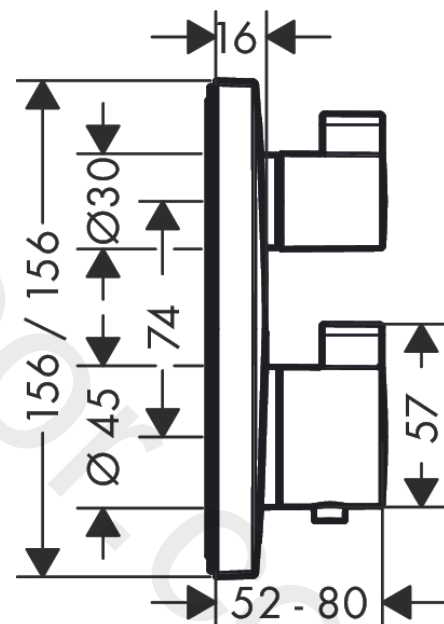

### Description

**product features**

- 2 functions
- thermostat cartridge, shut-off/ diverter valve
- maximum flow rate at 3 bar: 29 l/min
- flow rate upper outlet: 28 l/min
- flow rate lower outlet: 25 l/min
- min. operating pressure: 1 bar
- max. operating pressure: 10 bar
- safety stop at 40 °C
- temperature limitation adjustable
- connection type: basic set
- WRAS 2308702
- WRAS 2308702 - Approval letter 2308702

### Scale drawing

### Flowchart

**Ecostat Square**  
**Thermostat for concealed installation for 2 functions**  
 Finish: **Matt White** Article Number: **15714700**

**Exploded Drawing**

Year of production: >07/19

**Ecostat Square**  
**Thermostat for concealed installation for 2 functions**  
 Finish: **Matt White** Article Number: **15714700**