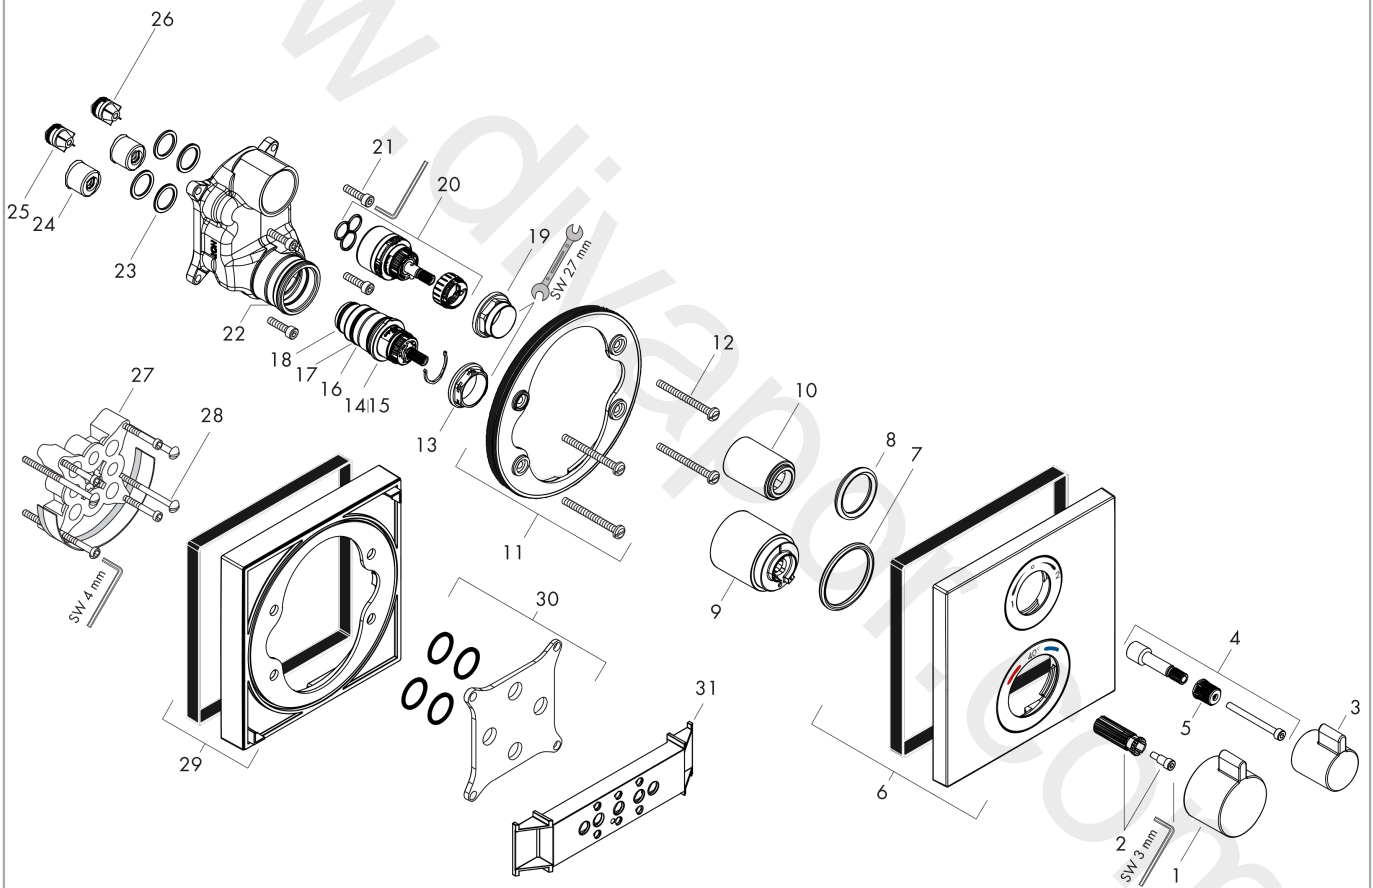

### Scale drawing

### Flowchart

**Ecostat Square**  
**Thermostat for concealed installation for 2 functions**  
 Finish: **Matt White** Article Number: **15714700**

**Exploded Drawing**

Year of production: >07/19

**Ecostat Square**  
**Thermostat for concealed installation for 2 functions**  
 Finish: **Matt White** Article Number: **15714700**